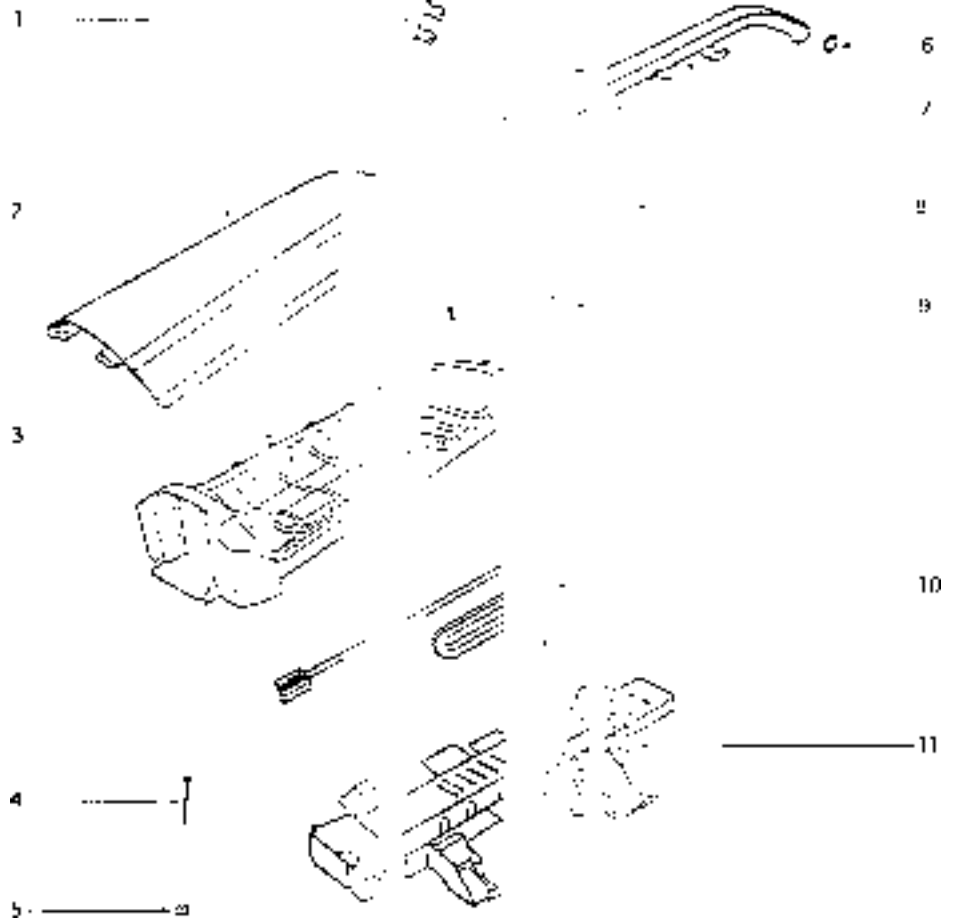

EUREKA UPRIGHTS

7000 Series

Models: 7671AT-3

Direct Air Upright

- 1 E-71014 Attachment door and gasket
- 2 E-58890 Gasket
- 3 E-530762 Spring, 6 pk
- 4 E-6016248 Hood and graphics assembly
- 5 E-15325288N Furniture guard
- 6 E-6016315 Base assembly
- 7 E-602791 Disturbulator assembly
- 8 E-27759A119N Disturbulator cap
- 9 E-391033 Bottom plate
- 10 E-61120 Belt, 2 pk
- 11 E-27796288N Switch pedal
- 12 E-531973 Screw, 10 pk
- 13 E-15344B119N Motor bracket
- 14 E-27799288N Handle release
- 15 E-530762 Spring, 6 pk
- 16 E-27794119N Rear wheel
- 17 E-58814 Rear axle
- 18 E-531973 Screw, 10 pk
- 19 E-28342C288N Height adjustment knob
- 20 E-27793A119N Wheel carriage
- 21 E-575671 Front axle
- 22 E-38236B119N Front wheel
- 23 E-60160 carriage screw, 10 pk

EUREKA UPRIGHTS

7000 Series

Models: 7671AT-3

Direct Air Upright

- 1 E-27815A Large motor mount
- 2 E-54379120 Motor assembly
- 3 E-544722 Brush holder and brush assembly
- 4 E-394061 switch assembly
- 5 E-543743 Fan cover assembly
- 6 E-54811 Fan washer, 10 pk
- 7 E-543752 scroll assembly
- 8 E-58815 Small motor mount
- 9 E-27930 Impeller
- 10 E-60106 Internal lockwasher, 10 pk
- 11 E-579491 gasket

EUREKA UPRIGHTS

7000 Series

Models: 7671AT-3

Direct Air Upright

- 1 E-535363 snap pin, 10 pk
- 2 E-6009831 Front cover assembly
- 3 E-60785 Rear housing
- 4 E-532181 Screw, 10 pk
- 5 E-532135 Nut, 10 pk
- 6 E-272071 Handle cap
- 7 E-386875 Upper handle assembly
- 8 E-28013119N cord release
- 9 E-5323813 Screw, 10 pk
- 10 E-276742 Cord and plug assembly
- 11 E-71959119N Lower handle