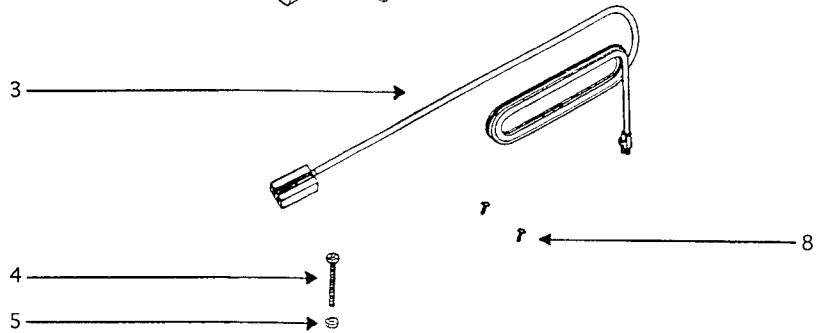

EUREKA UPRIGHTS

7000 Series

HANDLE ASSEMBLY/ATTACHMENTS

Direct Air Upright

Models: 7606AA

- 1..... E-386875..... Upper handle assembly
- 2..... E-71959119N Lower handle
- 3..... E-276821..... Cord and plug assembly
- 4..... E-532182..... Screw, 10 pk
- 5..... E-532135..... Nut, 10 pk
- 6..... E-272071..... Handle cap
- 7..... E-535363..... Snap pin, 10 pk
- 8..... E-5323813..... Screw, 10 pk