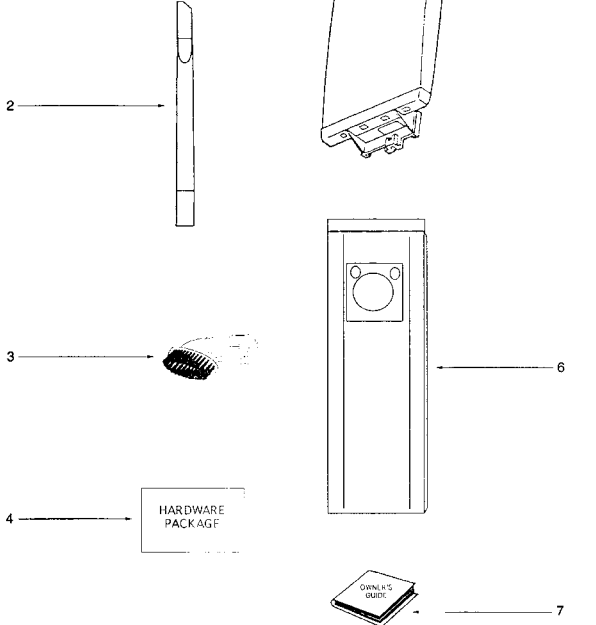

EUREKA UPRIGHTS

7000 Series

HANDLE ASSEMBLY/ATTACHMENTS

Direct Air Upright

Models: 7606AA

- 1..... E-386875..... Upper handle assembly
- 2..... E-71959119N Lower handle
- 3..... E-276821..... Cord and plug assembly
- 4..... E-532182..... Screw, 10 pk
- 5..... E-532135..... Nut, 10 pk
- 6..... E-272071..... Handle cap
- 7..... E-535363..... Snap pin, 10 pk
- 8..... E-5323813..... Screw, 10 pk

- 1..... E-609545..... Hose assembly
- 2..... E-71956119N Crevice wand
- 3..... E-609902..... Combination brush
- 4..... E-71351..... Hardware package
- 5..... E-615243..... Bag assembly, complete
- 6..... E-54310..... Disposable bags, style U, 3 pk