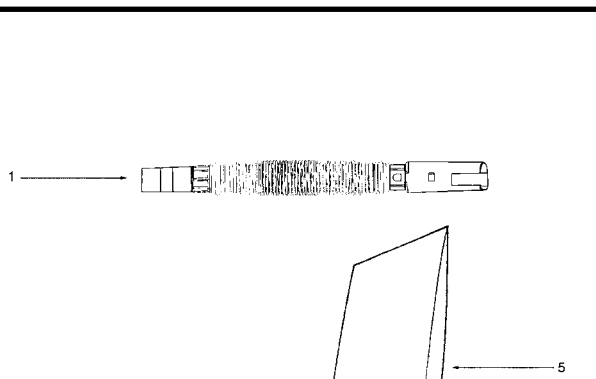

EUREKA UPRIGHTS

7000 Series

HANDLE ASSEMBLY/ATTACHMENTS

Direct Air Upright

Models: 7606AA

- 1..... E-386875..... Upper handle assembly
- 2..... E-71959119N Lower handle
- 3..... E-276821..... Cord and plug assembly
- 4..... E-532182..... Screw, 10 pk
- 5..... E-532135..... Nut, 10 pk
- 6..... E-272071..... Handle cap
- 7..... E-535363..... Snap pin, 10 pk
- 8..... E-5323813..... Screw, 10 pk