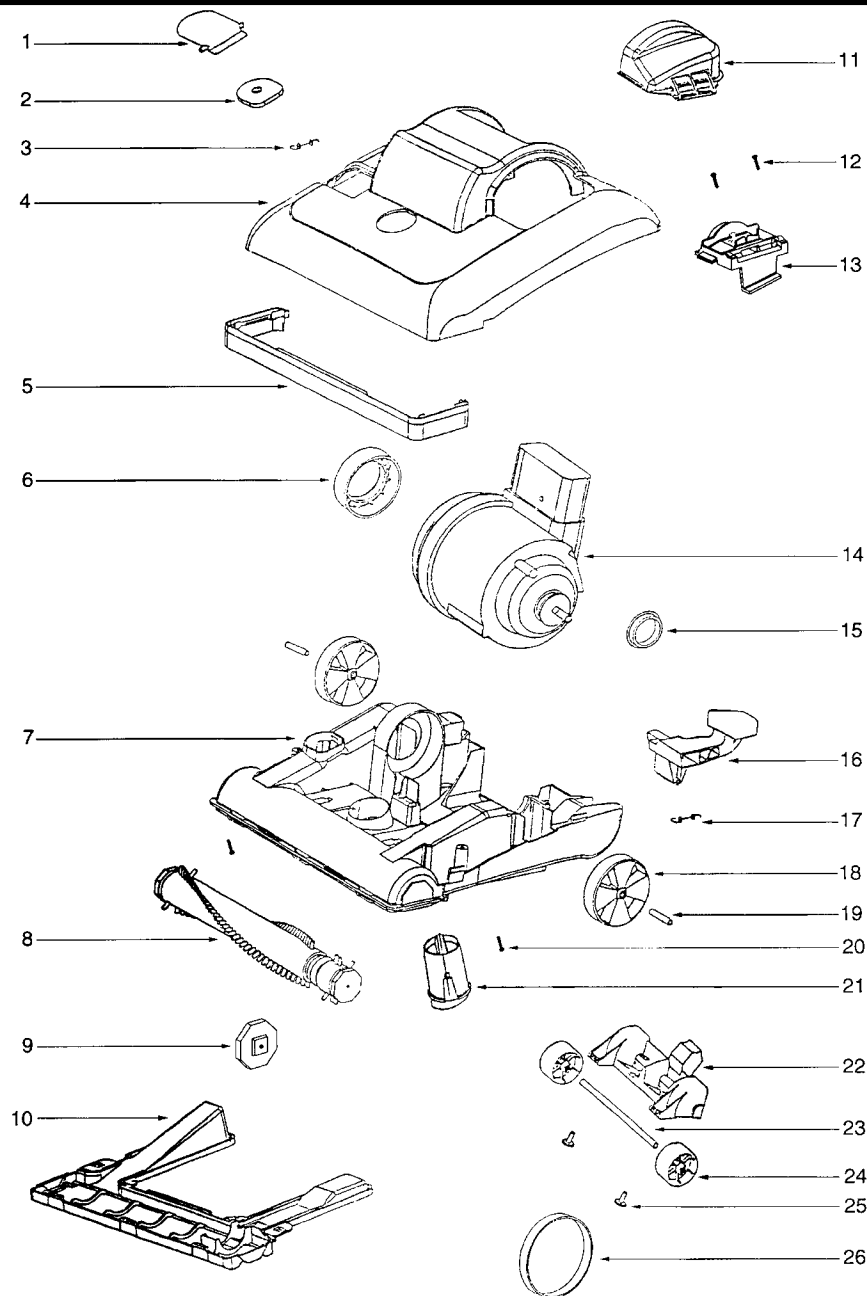

EUREKA UPRIGHTS

7000 Series

NOZZLE ASSEMBLY

Direct Air Upright

Models: 7606AA

- 1..... E-38822SV..... Attachment door and gasket
- 2..... E-58890..... Gasket
- 3..... E-530762..... Spring, 6 pk
- 4..... E-6016251..... Hood and graphics assembly
- 5..... E-15325288N..... Furniture guard
- 6..... E-27815A..... Large motor mount
- 7..... E-6016314..... Base assembly
- 8..... E-602791..... Disturbulator assembly
- 9..... E-27759A119N..... Disturbulator cap
- 10..... E-391031SV..... Bottom plate
- 11..... E-27796288N..... Switch pedal
- 12..... E-531973..... Screw, 10 pk
- 13..... E-15344B313N..... Motor bracket

- 14..... NLA..... Motor assembly
- 15..... E-58815..... small motor mount
- 16..... E-27799288N..... Handle release
- 17..... E-530762..... Axle spring, 6 pk
- 18..... E-27794119N..... rear wheel
- 19..... E-58814..... Rear axle
- 20..... E-531973..... Screw, 10 pk
- 21..... E-28342C288N..... height adjustment knob
- 22..... E-27793A119N..... Wheel carriage
- 23..... E-575671..... Front axle
- 24..... E-38236B119N..... Front wheel
- 25..... E-60160..... Carriage screw, 10 pk
- 26..... E-61120..... Belt, 2 pk

EUREKA UPRIGHTS

7000 Series

MOTOR ASSEMBLY

Direct Air Upright

Models: 7606AA

- 1..... E-54406..... Plug, 10 pk
- 2..... E-543632..... Armature and motor brush kit
- 3..... E-544721..... Brush holder and brush assembly
- 4..... E-5323818..... Screw, 10 pk
- 5..... E-6061210..... Field assembly
- 6..... E-394061..... switch assembly
- 7..... E-601651..... Retaining ring, 10 pk
- 8..... E-543752..... Scroll assembly
- 9..... E-54811..... Fan washer, 10 pk
- 10..... E-279301..... Impeller
- 11..... E-60106..... Internal lockwasher, 10 pk
- 12..... E-543743..... Fan cover assembly
- 13..... E-579491..... Gasket
- 14..... E-54413..... Hex jam nut, 5 pk
- 15..... E-5323838..... screw, 10 pk
- 16..... E-579491..... Gasket