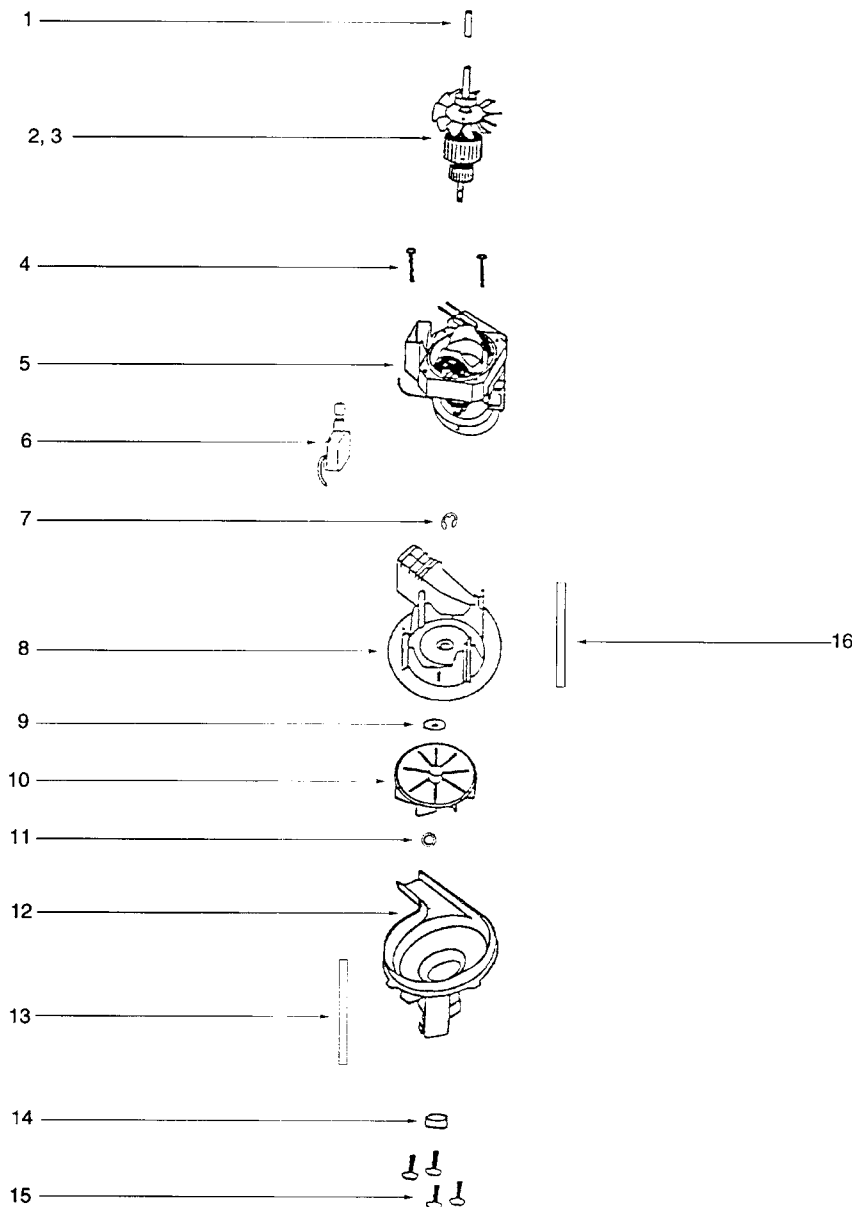

EUREKA UPRIGHTS

7000 Series

NOZZLE ASSEMBLY

Direct Air Upright

Models: 7606AA

- 1..... E-38822SV..... Attachment door and gasket
- 2..... E-58890..... Gasket
- 3..... E-530762..... Spring, 6 pk
- 4..... E-6016251..... Hood and graphics assembly
- 5..... E-15325288N..... Furniture guard
- 6..... E-27815A..... Large motor mount
- 7..... E-6016314..... Base assembly
- 8..... E-602791..... Disturbulator assembly
- 9..... E-27759A119N..... Disturbulator cap
- 10..... E-391031SV..... Bottom plate
- 11..... E-27796288N..... Switch pedal
- 12..... E-531973..... Screw, 10 pk
- 13..... E-15344B313N..... Motor bracket

- 14..... NLA..... Motor assembly
- 15..... E-58815..... small motor mount
- 16..... E-27799288N..... Handle release
- 17..... E-530762..... Axle spring, 6 pk
- 18..... E-27794119N..... rear wheel
- 19..... E-58814..... Rear axle
- 20..... E-531973..... Screw, 10 pk
- 21..... E-28342C288N..... height adjustment knob
- 22..... E-27793A119N..... Wheel carriage
- 23..... E-575671..... Front axle
- 24..... E-38236B119N..... Front wheel
- 25..... E-60160..... Carriage screw, 10 pk
- 26..... E-61120..... Belt, 2 pk

EUREKA UPRIGHTS

7000 Series

MOTOR ASSEMBLY

Direct Air Upright

Models: 7606AA

- 1..... E-54406..... Plug, 10 pk
- 2..... E-543632..... Armature and motor brush kit
- 3..... E-544721..... Brush holder and brush assembly
- 4..... E-5323818..... Screw, 10 pk
- 5..... E-6061210..... Field assembly
- 6..... E-394061..... switch assembly
- 7..... E-601651..... Retaining ring, 10 pk
- 8..... E-543752..... Scroll assembly
- 9..... E-54811..... Fan washer, 10 pk
- 10..... E-279301..... Impeller
- 11..... E-60106..... Internal lockwasher, 10 pk
- 12..... E-543743..... Fan cover assembly
- 13..... E-579491..... Gasket
- 14..... E-54413..... Hex jam nut, 5 pk
- 15..... E-5323838..... screw, 10 pk
- 16..... E-579491..... Gasket