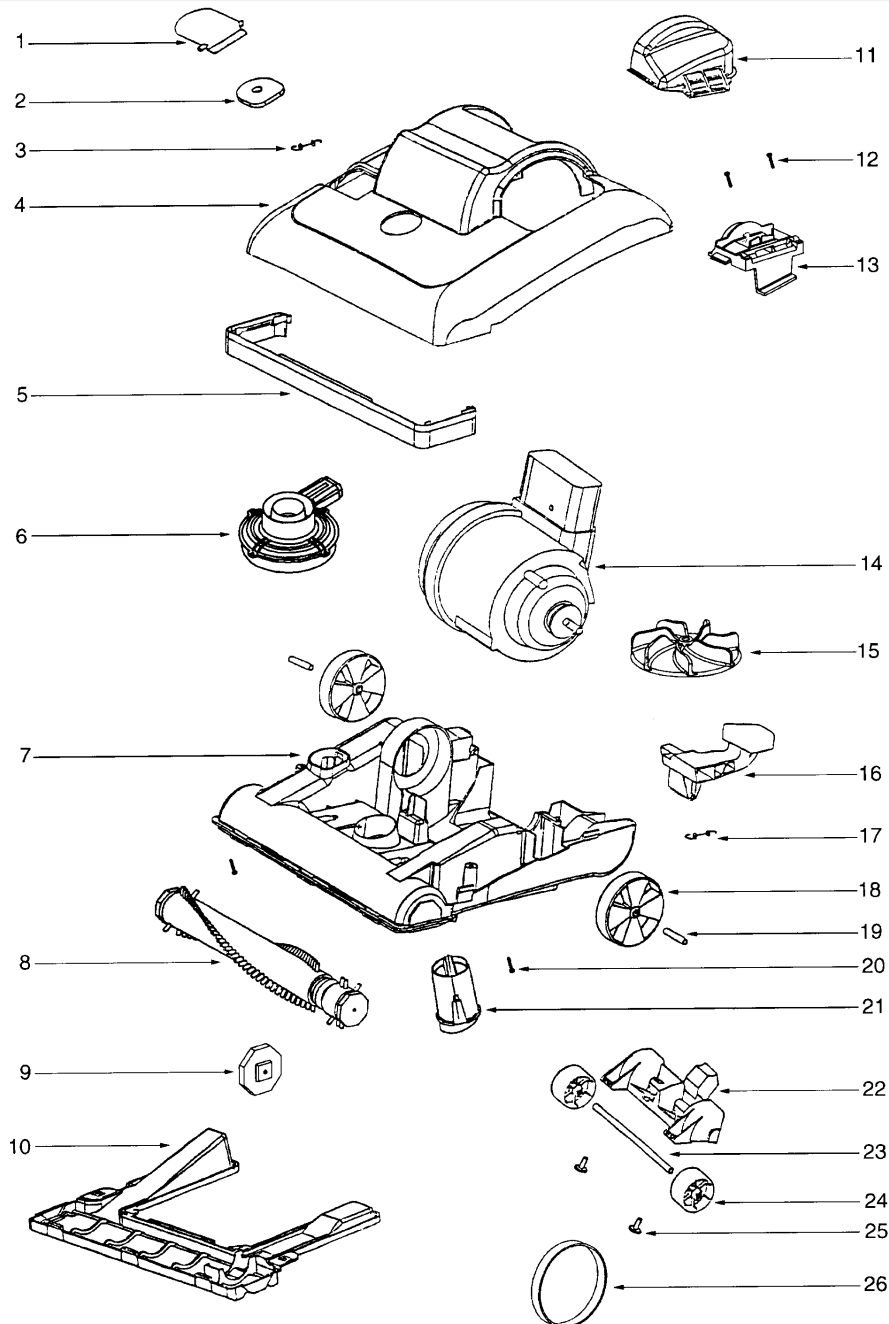

## NOZZLE ASSEMBLY

Direct Air Upright

Models: 7606A

- 1..... E-38822SV..... Attachment door and gasket
- 2..... E-58890..... Gasket
- 3..... E-530762..... Spring, 6 pk
- 4..... E-6016251..... Hood and graphics assembly
- 5..... E-15325288N..... Furniture guard
- 6..... E-543743..... Fan cover
- 7..... E-6016314..... Base assembly
- 8..... E-602791..... Disturbulator assembly
- 9..... E-27759A119N..... Disturbulator cap
- 10..... E-391031SV..... Bottom plate
- 11..... E-27796288N..... Switch pedal
- 12..... E-531973..... Screw, 10 pk
- 13..... E-15344B313N..... Motor bracket

- 14..... NLA..... Motor assembly
- 15..... E-27930..... Impeller
- 16..... E-27799288N..... Handle release
- 17..... E-530762..... Axle spring, 6 pk
- 18..... E-27794119N..... Rear wheel
- 19..... E-58814..... Rear axle
- 20..... E-531973..... Screw, 10 pk
- 21..... E-28342C288N..... height adjustment knob
- 22..... E-27793A119N..... Wheel carriage
- 23..... E-575671..... Front axle
- 24..... E-38236B119N..... Front wheel
- 25..... E-60160..... Carriage screw, 10 pk
- 26..... E-61120..... Belt, 2 pk

## HANDLE ASSEMBLY/ATTACHMENTS

Direct Air Upright

Models: 7606A

- 1..... E-386875..... Upper handle assembly
- 2..... E-71959119N ..... Lower handle
- 3..... E-276822..... Cord and plug assembly
- 4..... E-532182..... Screw, 10 pk
- 5..... E-532135..... Nut, 10 pk
- 6..... E-272071..... Handle cap
- 7..... E-535363..... Snap pin, 10 pk
- 8..... E-5323813..... Screw, 10 pk