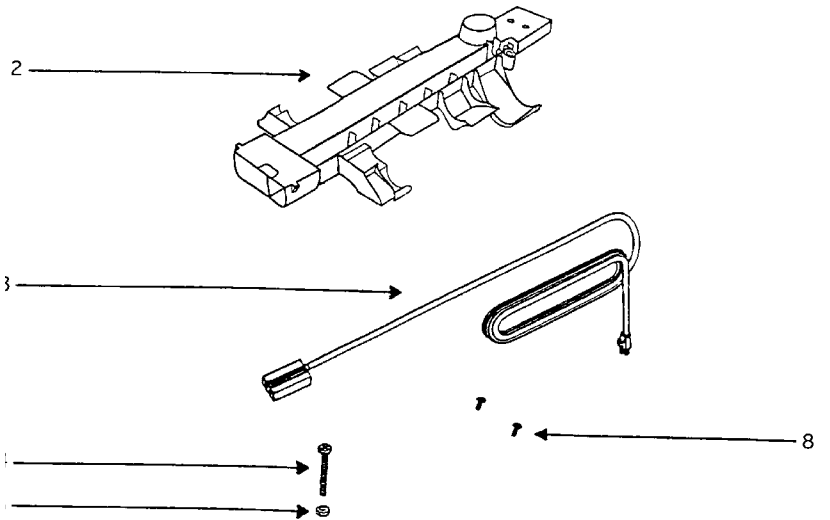

- 14..... NLA..... Motor assembly
- 15..... E-27930..... Impeller
- 16..... E-27799288N..... Handle release
- 17..... E-530762..... Axle spring, 6 pk
- 18..... E-27794119N..... Rear wheel
- 19..... E-58814..... Rear axle
- 20..... E-531973..... Screw, 10 pk
- 21..... E-28342C288N..... height adjustment knob
- 22..... E-27793A119N..... Wheel carriage
- 23..... E-575671..... Front axle
- 24..... E-38236B119N..... Front wheel
- 25..... E-60160..... Carriage screw, 10 pk
- 26..... E-61120..... Belt, 2 pk

## HANDLE ASSEMBLY/ATTACHMENTS

Direct Air Upright

Models: 7606A

- 1..... E-386875..... Upper handle assembly
- 2..... E-71959119N ..... Lower handle
- 3..... E-276822..... Cord and plug assembly
- 4..... E-532182..... Screw, 10 pk
- 5..... E-532135..... Nut, 10 pk
- 6..... E-272071..... Handle cap
- 7..... E-535363..... Snap pin, 10 pk
- 8..... E-5323813..... Screw, 10 pk