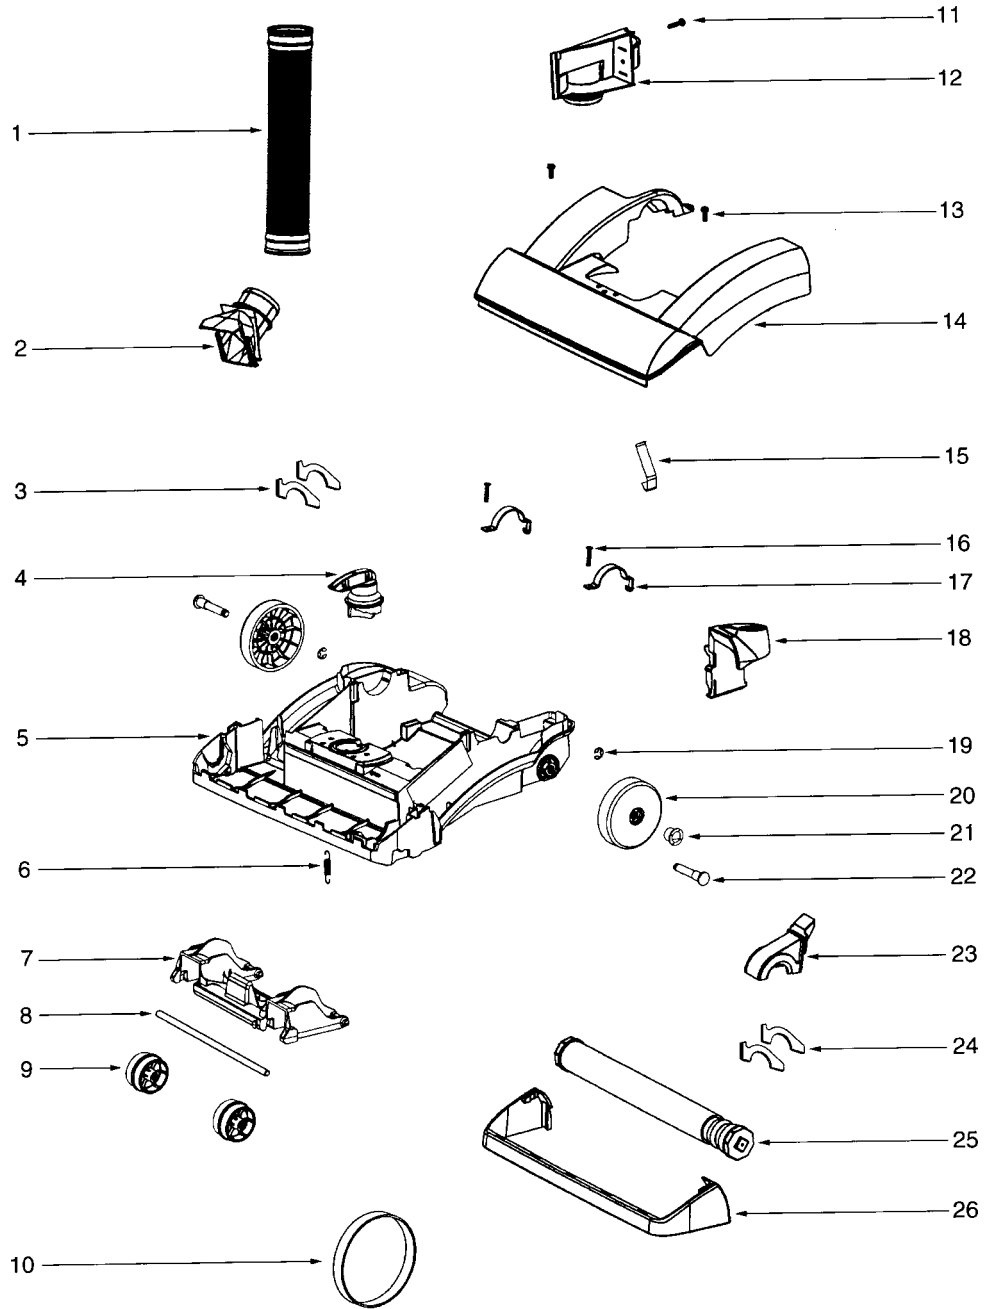

EUREKA UPRIGHTS

5800 Series

NOZZLE ASSEMBLY

LiteSpeed Bagless Upright

Models: 5847AV

- 1 E-71466 Base hose
- 2 E-71447119N Base adapter
- 3 E-71673 Base felt gasket
- 4 E-71448333N Height adjustment knob
- 5 E-618772 Base assembly
- 6 E-54943 Spring, 10 pk
- 7 E-71446119N Wheel carriage
- 8 E-71478 Front axle
- 9 E-39173A119N ... Front wheel
- 10 E-61120A Belt, 2 pk
- 11 E-5323827 Screw, 10 pk
- 12 E-71726119N Base hose connector
- 13 E-721781 Lens
- 14 E-618785 Hood assembly
- 15 E-5323844 Screw, 10 pk
- 16 E-71574 Handle release spring
- 17 E-5323827 Screw, 10 pk
- 18 E-71487 Clamp
- 19 E-71457333N Handle release
- 20 E-54432 Retaining ring, 10 pk
- 21 E-72117119N rear wheel
- 22 E-72113 Axle bushing
- 23 E-38590A Rear axle
- 24 E-71741 Belt cap
- 25 E-71672 Belt cap gasket
- 26 E-618691 Brushroll

EUREKA UPRIGHTS

5800 Series

HOUSING ASSEMBLY

LiteSpeed Bagless Upright

Models: 5847AV

- 1 E-3868029 Supply cord
- 2 E-394551 Switch
- 3 E-601921 Wire splice, 5 pk
- 4 E-72126B Rear housing
- 5 E-71649 Motor gasket
- 6 E-6026111 Motor assembly
- 7 E-71483 Gasket
- 8 E-71480 Pre-motor filter
- 9 E-618635 Motor cover
- 10 E-5323827 Screw, 10 pk
- 11 E-71460313N Lens
- 12 E-5323844 Screw, 10 pk
- 13 E-707012 Headlight socket and terminal
- 14 E-579402 Headlight
- 15 E-392521 Thermostat
- 16 E-72127 Switch cover
- 17 E-5323827 Screw, 10 pk
- 18 E-71482 intake gasket
- 19 E-5323827 Screw, 10 pk
- 20 E-71455119N Lower tool pack
- 21 E-5323827 Screw, 10 pk
- 22 E-61840 HEPA filter, washable
- 23 E-720062 Filter cover
- 24 E-70084 Motor support bushing
- 25 E-71484 Motor cover gasket
- 26 E-719691 Motor hub gasket
- 27 E-71465 Jumper cord
- 28 E-722241 Sound foam
- 29 E-706511 Tube
- 30 E-72167 Plug