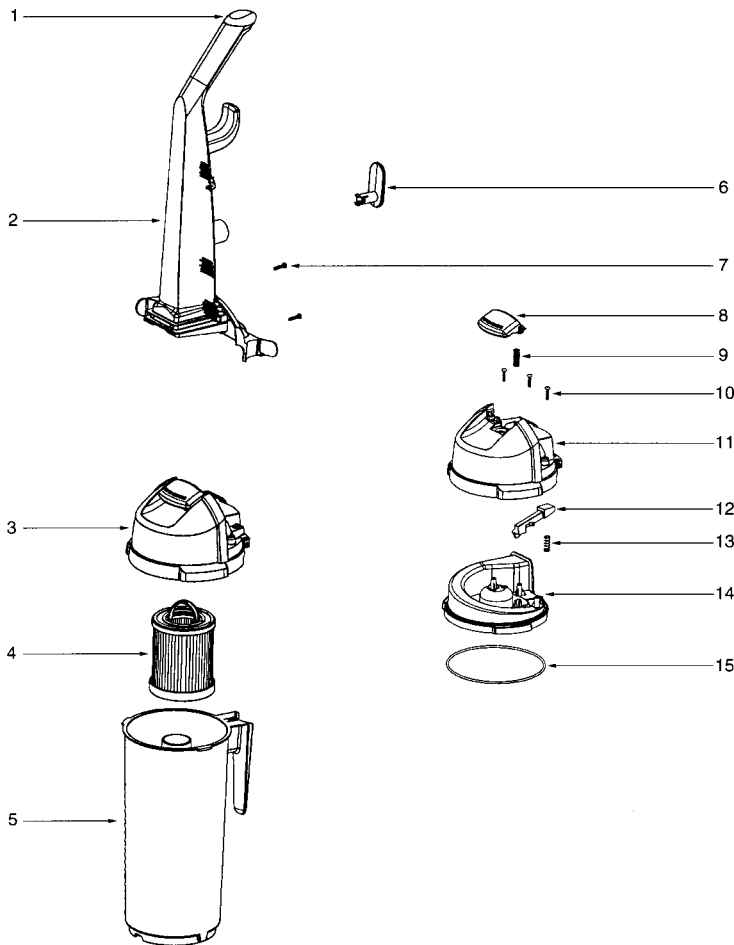

EUREKA UPRIGHTS

5800 Series

HOUSING ASSEMBLY

LiteSpeed Bagless Upright

Models: 5847AV

- 1 E-3868029 Supply cord
- 2 E-394551 Switch
- 3 E-601921 Wire splice, 5 pk
- 4 E-72126B Rear housing
- 5 E-71649 Motor gasket
- 6 E-6026111 Motor assembly
- 7 E-71483 Gasket
- 8 E-71480 Pre-motor filter
- 9 E-618635 Motor cover
- 10 E-5323827 Screw, 10 pk
- 11 E-71460313N Lens
- 12 E-5323844 Screw, 10 pk
- 13 E-707012 Headlight socket and terminal
- 14 E-579402 Headlight
- 15 E-392521 Thermostat
- 16 E-72127 Switch cover
- 17 E-5323827 Screw, 10 pk
- 18 E-71482 intake gasket
- 19 E-5323827 Screw, 10 pk
- 20 E-71455119N Lower tool pack
- 21 E-5323827 Screw, 10 pk
- 22 E-61840 HEPA filter, washable
- 23 E-720062 Filter cover
- 24 E-70084 Motor support bushing
- 25 E-71484 Motor cover gasket
- 26 E-719691 Motor hub gasket
- 27 E-71465 Jumper cord
- 28 E-722241 Sound foam
- 29 E-706511 Tube
- 30 E-72167 Plug

EUREKA UPRIGHTS

5800 Series

HANDLE ASSEMBLY

LiteSpeed Bagless Upright

Models: 5847AV

- 1 E-71235119N Handle cap
- 2 E-71473 Handle assembly
- 3 E-715375 Cyclone assembly complete
- 4 E-61825 Dust cup filter
- 5 E-618641 Dust cup assembly
- 6 E-70864A119N ... cord hook
- 7 E-5323844 Screw, 10 pk
- 8 E-71479333N Latch
- 9 E-61866 Latch spring, 5 pk
- 10 E-5323827 Screw, 10 pk
- 11 E-720045 Top cover
- 12 E-71785119N catch
- 13 E-61867 Spring, 5 pk
- 14 E-71451119N Cyclone
- 15 E-71475 Gasket

- 1 E-618681 Hose assembly
- 2 E-71725313N Hose adapter
- 3 E-71492 Nested wands, straight and crevice wands
- 4 E-70559119N Hose coupling
- 5 E-609902 Combination brush
- 6 E-59930A Hardware package
- 8 E-28612A Turbo nozzle