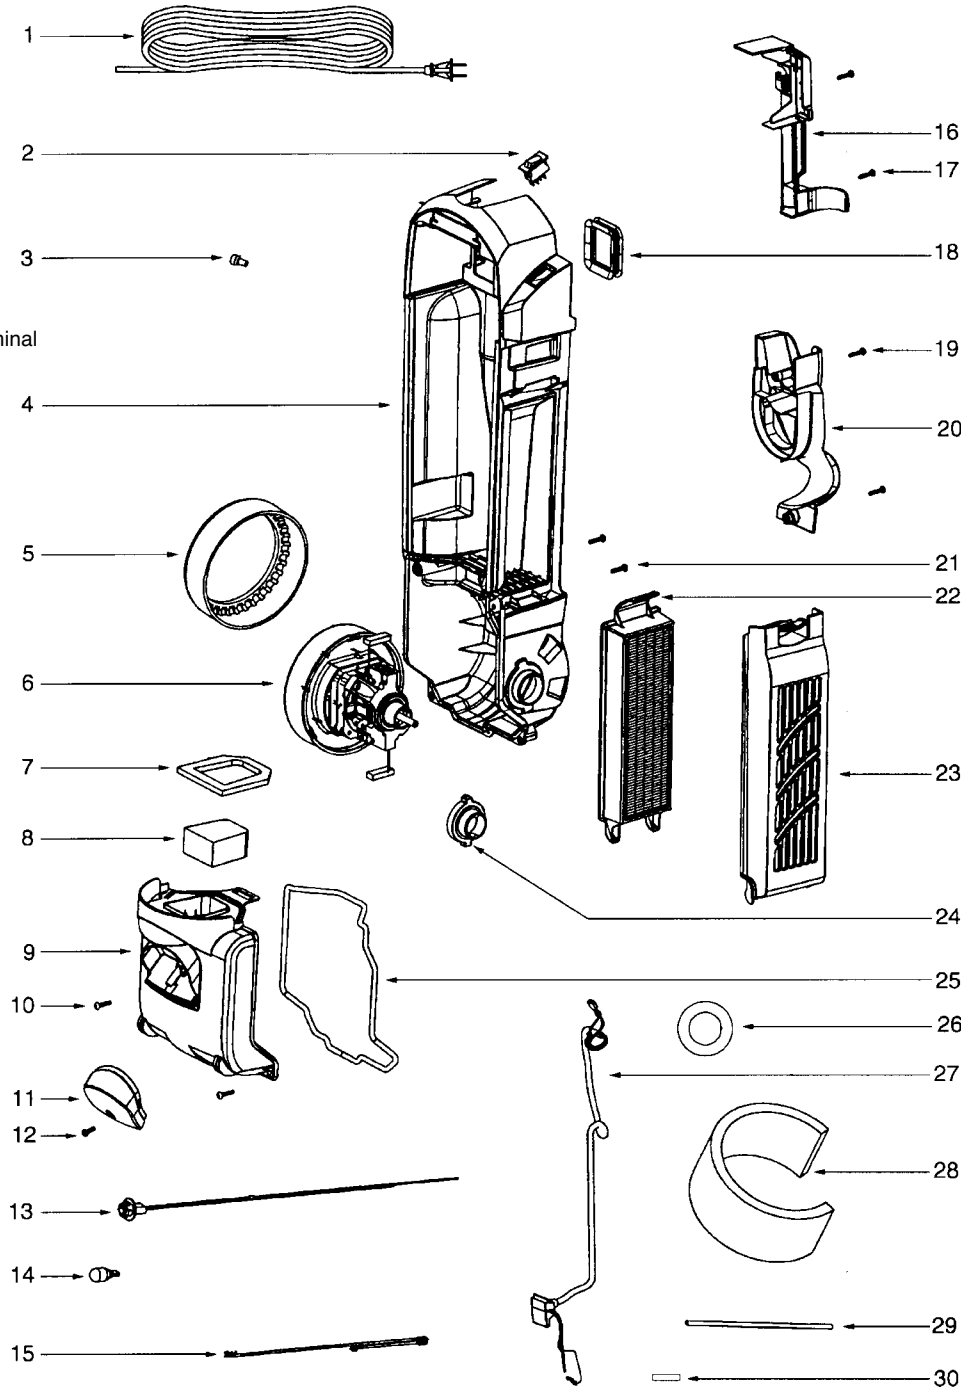

EUREKA UPRIGHTS

5800 Series

HOUSING ASSEMBLY

LiteSpeed Bagless Upright

Models: 5847AV

- 1 E-3868029 Supply cord
- 2 E-394551 Switch
- 3 E-601921 Wire splice, 5 pk
- 4 E-72126B Rear housing
- 5 E-71649 Motor gasket
- 6 E-6026111 Motor assembly
- 7 E-71483 Gasket
- 8 E-71480 Pre-motor filter
- 9 E-618635 Motor cover
- 10 E-5323827 Screw, 10 pk
- 11 E-71460313N Lens
- 12 E-5323844 Screw, 10 pk
- 13 E-707012 Headlight socket and terminal
- 14 E-579402 Headlight
- 15 E-392521 Thermostat
- 16 E-72127 Switch cover
- 17 E-5323827 Screw, 10 pk
- 18 E-71482 intake gasket
- 19 E-5323827 Screw, 10 pk
- 20 E-71455119N Lower tool pack
- 21 E-5323827 Screw, 10 pk
- 22 E-61840 HEPA filter, washable
- 23 E-720062 Filter cover
- 24 E-70084 Motor support bushing
- 25 E-71484 Motor cover gasket
- 26 E-719691 Motor hub gasket
- 27 E-71465 Jumper cord
- 28 E-722241 Sound foam
- 29 E-706511 Tube
- 30 E-72167 Plug

EUREKA UPRIGHTS

5800 Series

HANDLE ASSEMBLY

LiteSpeed Bagless Upright

Models: 5847AV

- 1 E-71235119N Handle cap
- 2 E-71473 Handle assembly
- 3 E-715375 Cyclone assembly complete
- 4 E-61825 Dust cup filter
- 5 E-618641 Dust cup assembly
- 6 E-70864A119N ... cord hook
- 7 E-5323844 Screw, 10 pk
- 8 E-71479333N Latch
- 9 E-61866 Latch spring, 5 pk
- 10 E-5323827 Screw, 10 pk
- 11 E-720045 Top cover
- 12 E-71785119N catch
- 13 E-61867 Spring, 5 pk
- 14 E-71451119N Cyclone
- 15 E-71475 Gasket