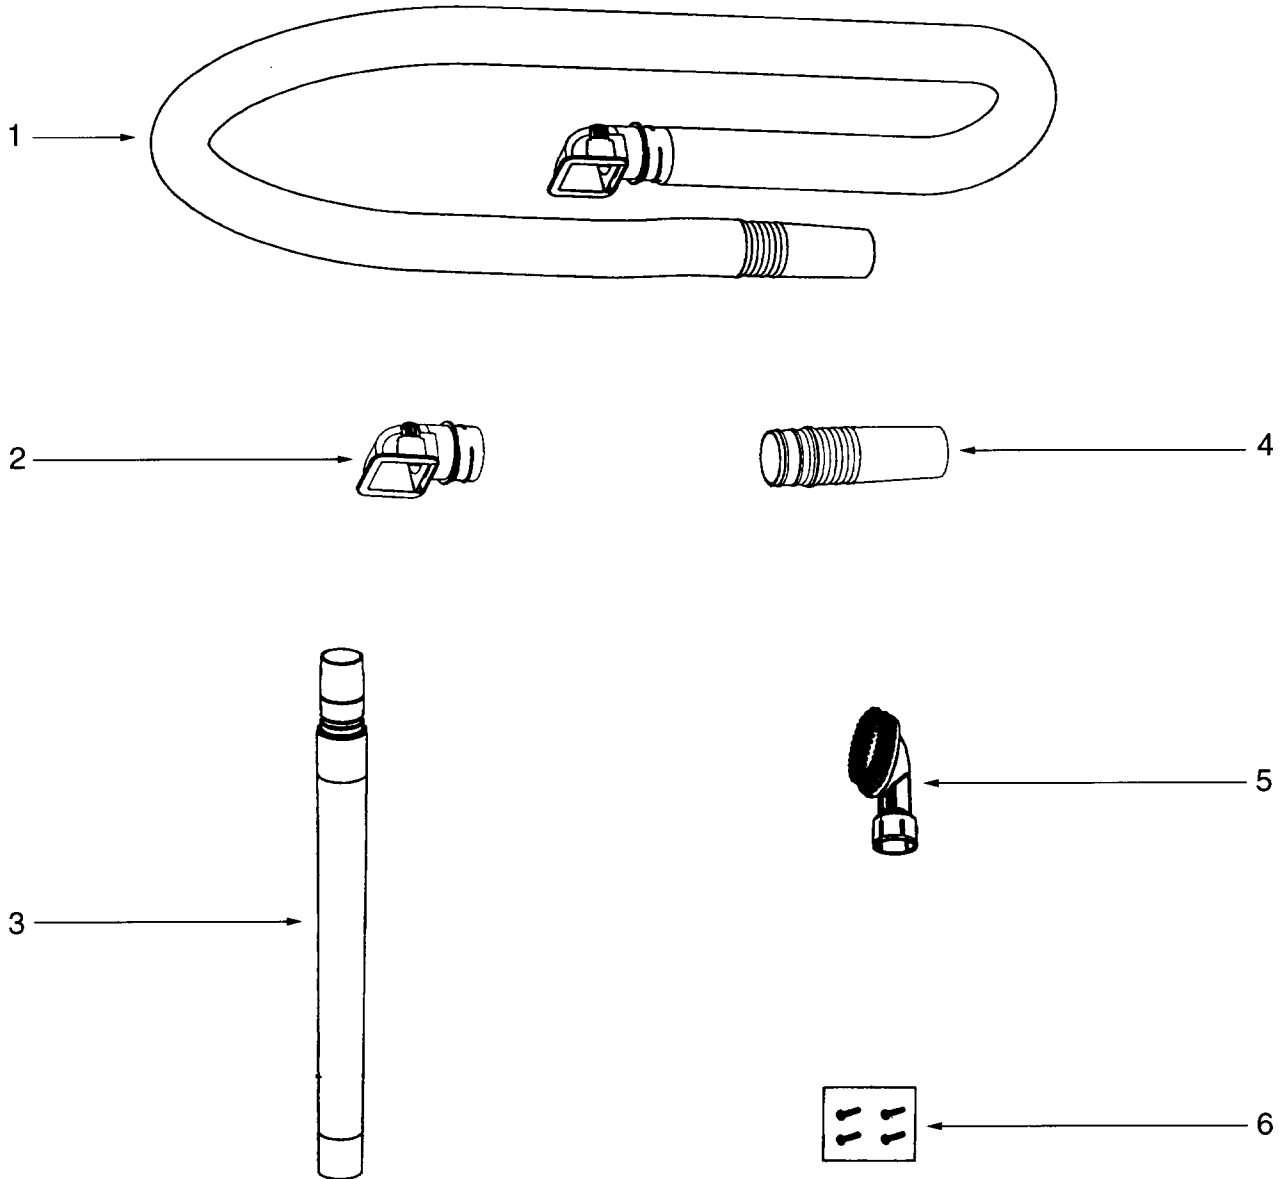

- 15 E-392521 Thermostat
- 16 E-72127 Switch cover
- 17 E-5323827 Screw, 10 pk
- 18 E-71482 Intake gasket
- 19 E-5323827 Screw, 10 pk
- 20 E-71455119B Lower tool pack
- 21 E-5323827 Screw, 10 pk
- 22 E-61830 HEPA filter, washable
- 23 E-720061 Filter cover
- 24 E-70084 Motor support bushing
- 25 E-71484 Motor cover gasket
- 26 E-71465 Jumper cord
- 27 E-38661 Sound foam
- 28 E-706511 Tube

ATTACHMENTS

LiteSpeed Bagless Upright

Models: 5740A

- 1 E-618651 Hose assembly
- 2 E-71725313N Hose adapter
- 3 E-71492 Nested wands, straight and crevice wands
- 4 E-70559A119N ... Hose coupling
- 5 E-609902 Combination brush
- 6 E-58607 Hardware package