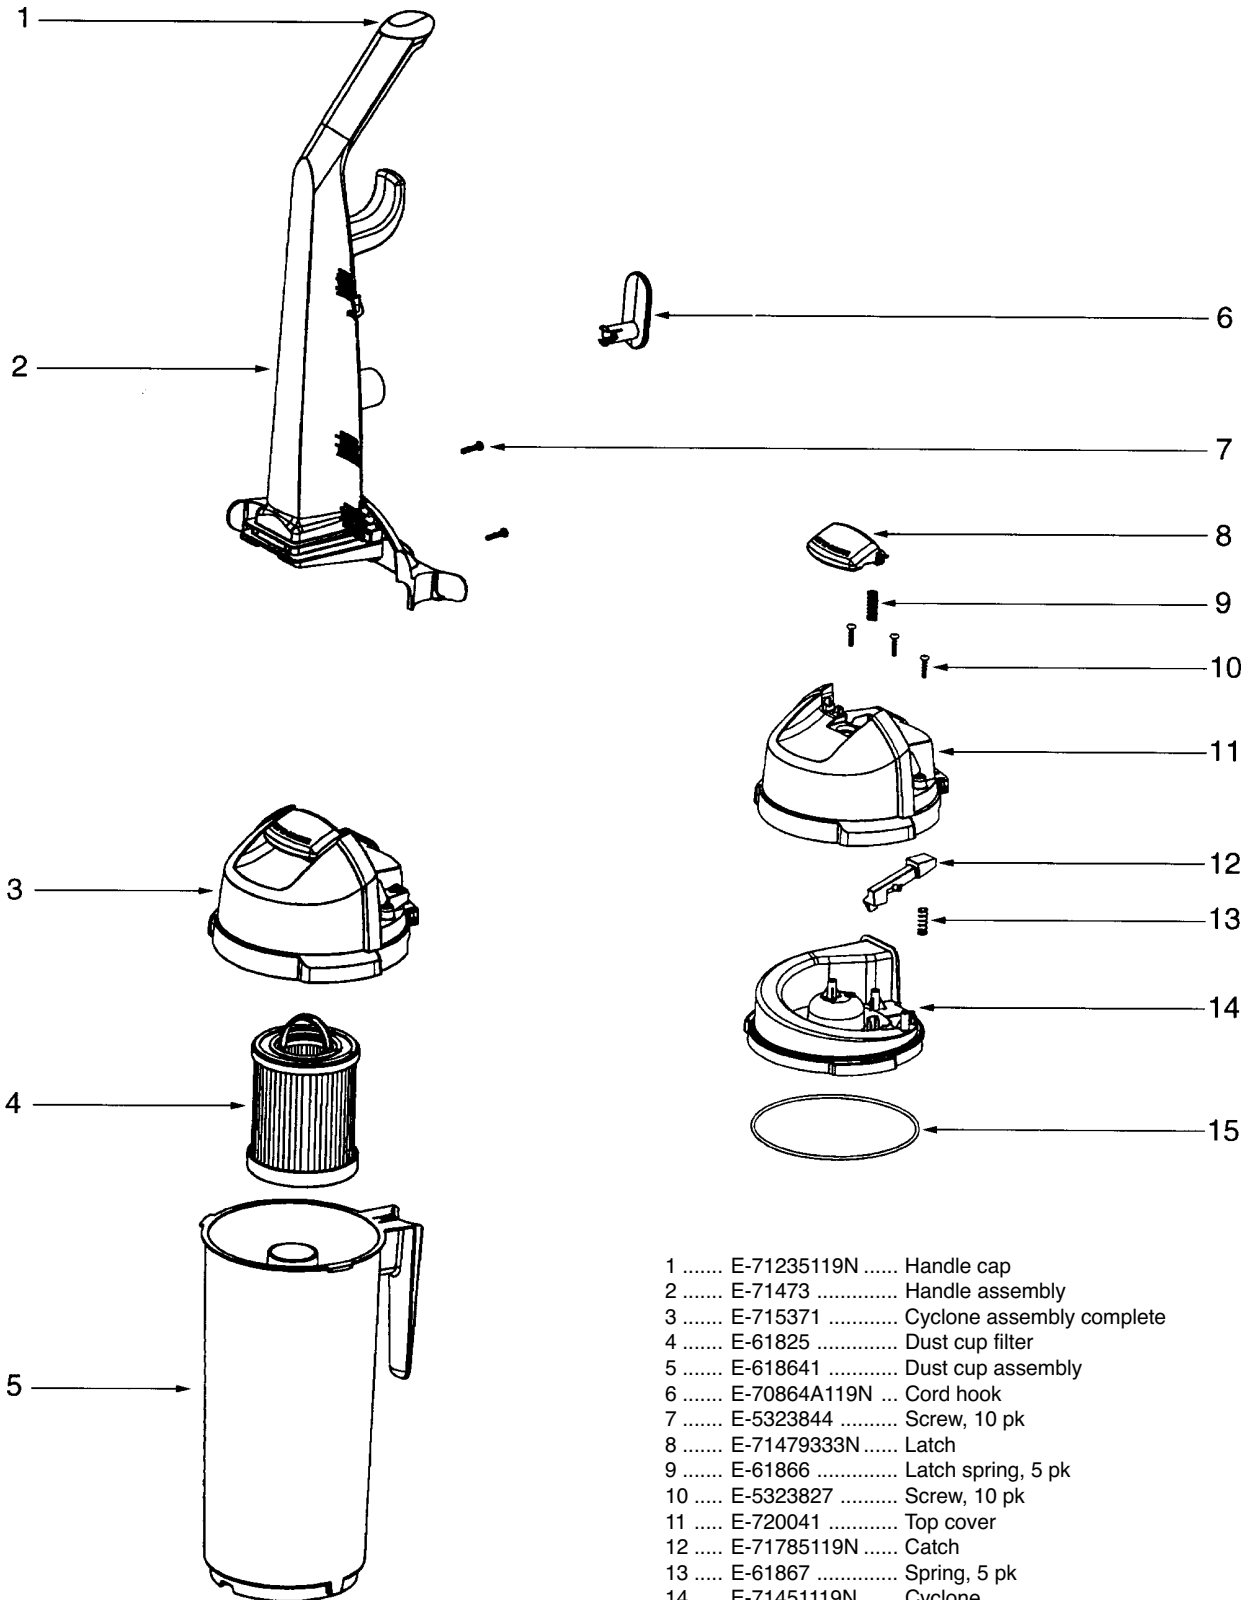

EUREKA UPRIGHTS

5700 Series

HANDLE ASSEMBLY

LiteSpeed Bagless Upright

Models: 5740A