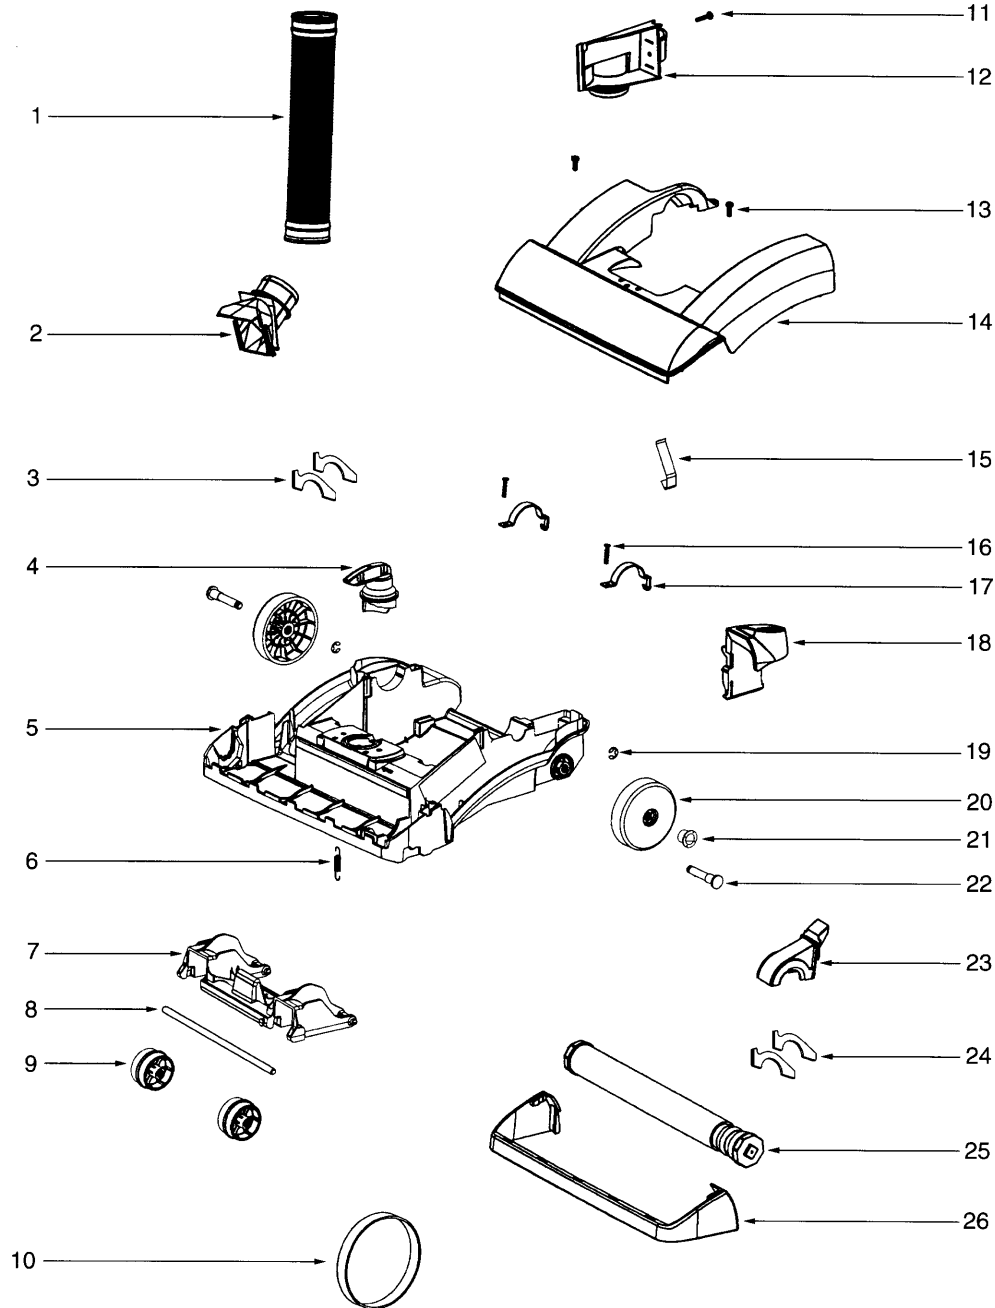

EUREKA UPRIGHTS

5700 Series

NOZZLE ASSEMBLY

LiteSpeed Bagless Upright

Models: 5740A

- 1 E-71466 Base hose
- 2 E-71447119N Base adapter
- 3 E-71673 Base felt gasket
- 4 E-71448333N Height adjustment knob
- 5 E-618601 Base assembly
- 6 E-54943 Spring, 10 pk
- 7 E-71446119N Wheel carriage
- 8 E-71478 Front axle
- 9 E-39173A119N ... Front wheel
- 10 E-61120A Belt, 2 pk
- 11 E-5323827 Screw, 10 pk
- 12 E-71726119N Base hose connector
- 13 E-5323844 screw, 10 pk

- 14 E-618621 Hood assembly
- 15 E-71574 Handle release spring
- 16 E-5323827 Screw, 10 pk
- 17 E-71487 Clamp
- 18 E-71457333N Handle release
- 19 E-54432 Retaining ring, 10 pk
- 20 E-39260B119N ... Rear wheel
- 21 E-72113 Axle bushing
- 22 E-38590A Rear axle
- 23 E-71741 Belt cap
- 24 E-71672 Belt cap gasket
- 25 E-618611 Brushroll
- 26 E-771456355N.... Furniture guard