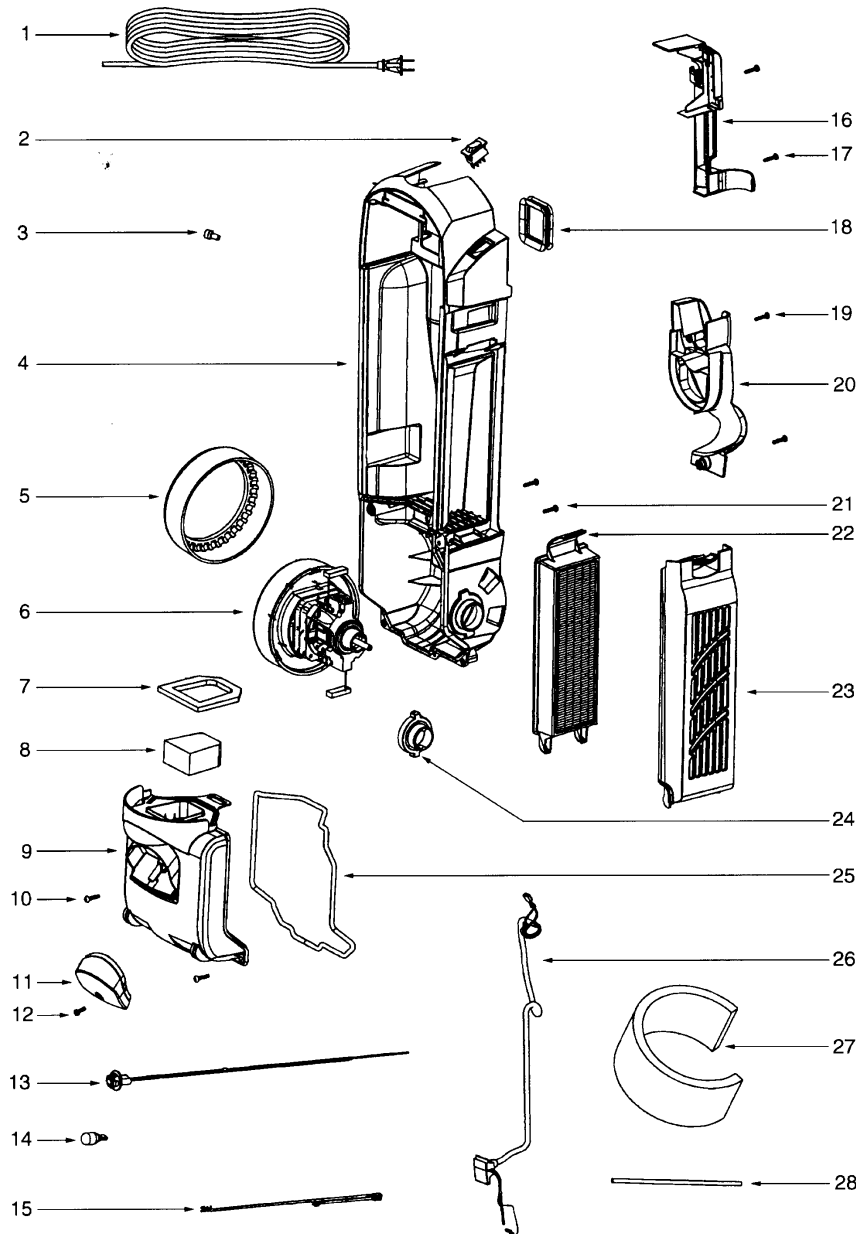

EUREKA UPRIGHTS

5700 Series

HOUSING ASSEMBLY

LiteSpeed Bagless Upright

Models: 5740A

- 1 ..... E-3868029 ..... supply cord
- 2 ..... E-394551 ..... Switch
- 3 ..... E-601921 ..... Wire splice, 5 pk
- 4 ..... E-72126A ..... Rear housing
- 5 ..... E-71649 ..... Motor gasket
- 6 ..... E-6026111 ..... Motor assembly
- 7 ..... E-71483 ..... Gasket
- 8 ..... E-71480 ..... Pre-motor filter
- 9 ..... E-618631 ..... Motor cover
- 10 ..... E-5323827 ..... Screw, 10 pk
- 11 ..... E-71460313N ..... Lens
- 12 ..... E-5323844 ..... screw, 10 pk
- 13 ..... E-707012 ..... Headlight socket and terminal
- 14 ..... E-579402 ..... headlight

- 15 ..... E-392521 ..... Thermostat
- 16 ..... E-72127 ..... Switch cover
- 17 ..... E-5323827 ..... Screw, 10 pk
- 18 ..... E-71482 ..... Intake gasket
- 19 ..... E-5323827 ..... Screw, 10 pk
- 20 ..... E-71455119B ..... Lower tool pack
- 21 ..... E-5323827 ..... Screw, 10 pk
- 22 ..... E-61830 ..... HEPA filter, washable
- 23 ..... E-720061 ..... Filter cover
- 24 ..... E-70084 ..... Motor support bushing
- 25 ..... E-71484 ..... Motor cover gasket
- 26 ..... E-71465 ..... Jumper cord
- 27 ..... E-38661 ..... Sound foam
- 28 ..... E-706511 ..... Tube

PHONE: 1-800-822-7467 FAX: 847-647-0534 E-MAIL: sales@hescoinc.com WEB: www.hescoinc.com