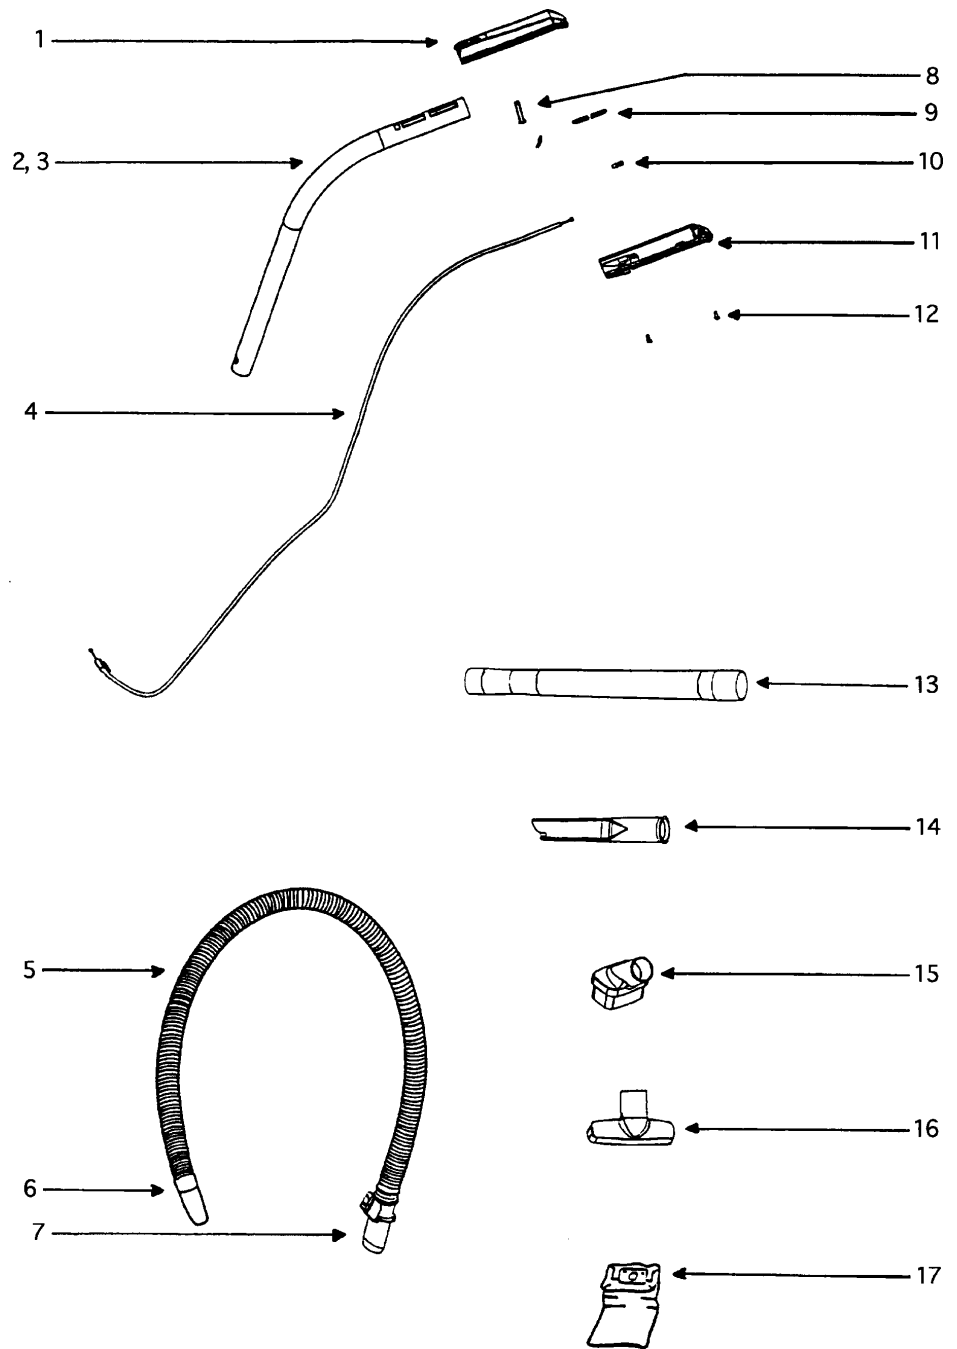

EUREKA UPRIGHTS

5100 Series

• HANDLE ASSEMBLY

The Boss Self-Propelled / Precision

Models: 5181AT-2

- 1 ..... E-391012 ..... Handle grip, upper
- 2 ..... E-156164SV ..... Handle assembly complete
- 3 ..... E-156142 ..... Handle tube, upper
  E-156152 ..... Handle tube, lower
- 4 ..... E-39394 ..... cable assembly
- 5 ..... E-54646A3 ..... Hose assembly
- 6 ..... E-37057A3 ..... Hose coupling
- 7 ..... E-28051A119N ..... Hose adapter
- 8 ..... E-368901 ..... Neutral lock
- 9 ..... E-53175 ..... spring, 10 pk
- 10 ..... E-53171 ..... Spacer spring, 5 pk
- 11 ..... E-13337A10 ..... Handle grip, lower
- 12 ..... E-532384 ..... Screw, 10 pk
- 13 ..... E-58728B ..... Nesting wand assembly
- 14 ..... E-272373 ..... crevice tool
- 15 ..... E-545053 ..... Dusting brush
- 16 ..... E-382843 ..... Upholstery nozzle
- 17 ..... E-58236A ..... Disposable bag (AA), 3 pk
  E-59991A1 ..... Hardware package, not illustrated