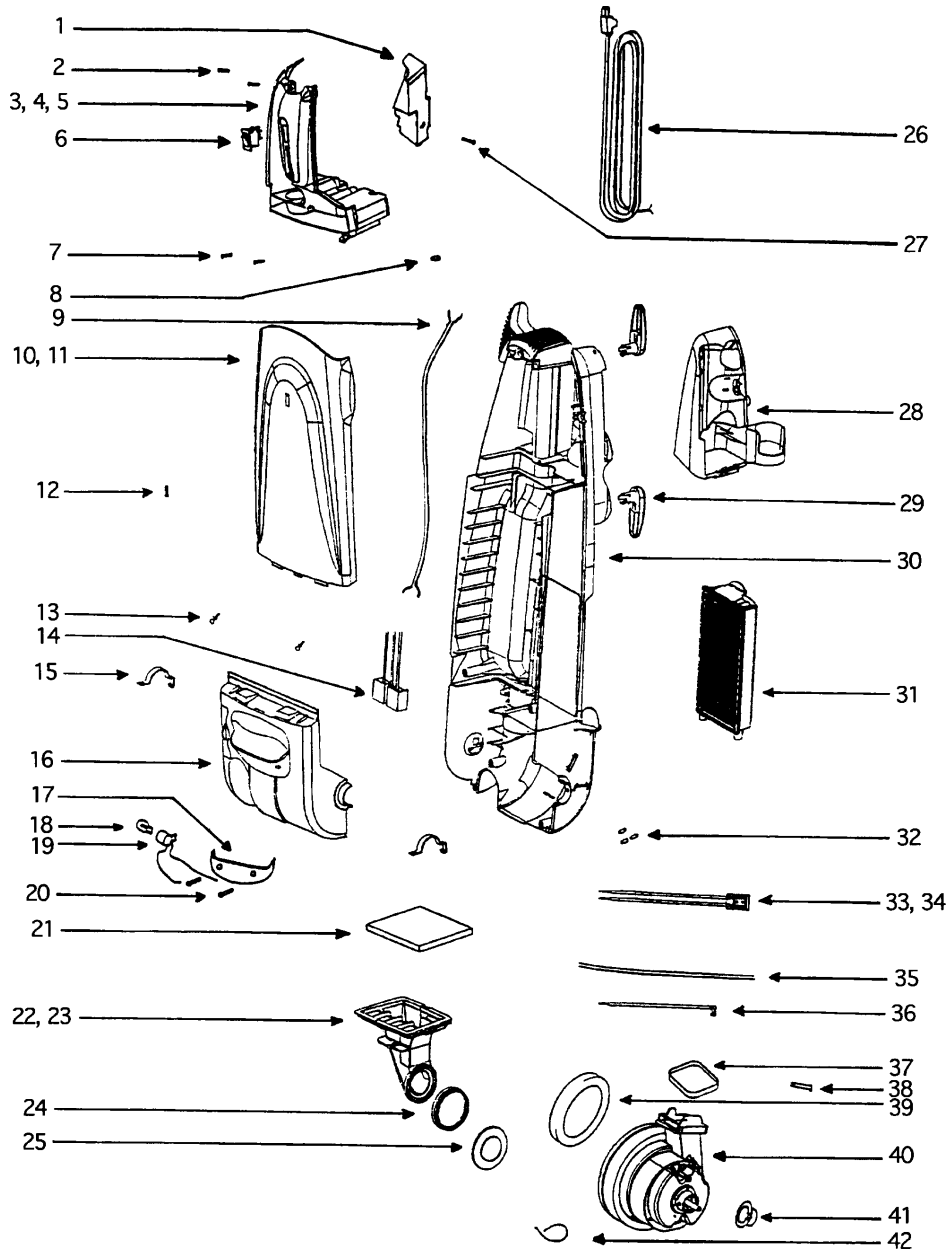

EUREKA UPRIGHTS

5100 Series

• HOUSING ASSEMBLY

The Boss Self-Propelled / Precision

Models: 5181AT-2

1 ..... E-39033119N ..... Wire shield	15 ..... E-384202 ..... Clamp	31 ..... E-60801 ..... Exhaust filter
2 ..... E-531971 ..... Screw, 10 pk	16 ..... E-6078827 ..... Motor cover assembly	E-284561 ..... Filter frame
3 ..... E-609743 ..... Front cover	21 ..... E-61333 ..... Motor filter, 2 pk	32 ..... E-601921 ..... Wire splice, 5 pk
4 ..... E-595421 ..... Front cover gasket	22 ..... E-15536A119N ..... Air duct assembly	33 ..... E-59213 ..... Thermal cut-off
5 ..... E-39035 ..... name plate	23 ..... E-59297SV ..... Air duct gasket	34 ..... E-60613 ..... Push on nut
6 ..... E-28073A ..... Rocker switch	E-28425 ..... Air duct grille - not illustrated	36 ..... E-594082 ..... Lead and terminal assembly, white
7 ..... E-531971 ..... screw, 10 pk	24 ..... E-27171A ..... Gasket	E-594081 ..... Lead and terminal assembly, black
8 ..... E-601921 ..... Wire splice, 5 pk	25 ..... E-39023 ..... Motor intake flange	37 ..... E-59137 ..... Motor exhaust gasket
9 ..... E-28011 ..... Upper cord assembly	26 ..... E-3868011 ..... Supply cord	39 ..... E-59319 ..... Support gasket
10 ..... E-606805 ..... Bag cover assembly	27 ..... E-531971 ..... Screw, 10 pk	40 ..... E-607754 ..... Motor assembly
11 ..... E-59331SV ..... Bag cover gasket	28 ..... E-02283119N ..... Tool caddy insert	41 ..... E-27552B ..... Grommet
12 ..... E-532384 ..... Screw, 10 pk	29 ..... E-28013119N ..... Cord Release	42 ..... E-467135 ..... Cable tie
13 ..... E-531971 ..... Screw, 10 pk	30 ..... E-02282D119N ..... Rear housing	

PHONE: 1-800-822-7467 FAX: 847-647-0534 E-MAIL: sales@hescoinc.com WEB: www.hescoinc.com