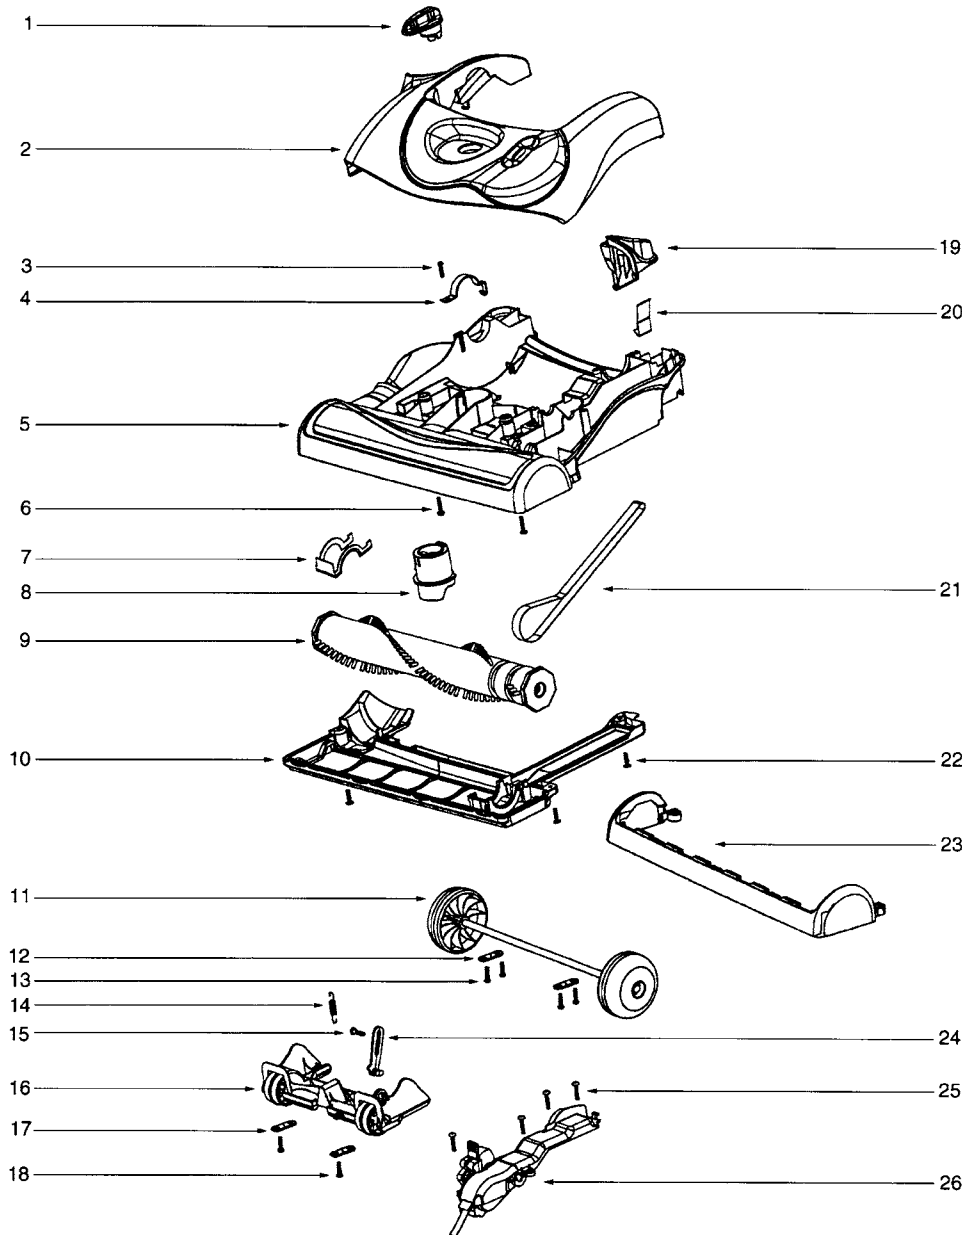

EUREKA UPRIGHTS

NOZZLE ASSEMBLY

Models: 4880AT

4800 Series

Ultra Smart Vac Cyclonic

- 1..... E-70031333N..... Height adjustment knob
- 2..... E-612524..... Hood assembly
- 3..... E-5323827..... Screw, 10 pk
- 4..... E-384202..... Clamp
- 5..... E-612534..... Base assembly
- 6..... E-5323827..... Screw, 10 pk
- 7..... E-70039..... Felt gasket
- 8..... E-70030119N..... Height adjustment actuator
- 9..... E-612501..... Brushroll assembly
- 10..... E-70024ASV..... Soleplate assembly
- 11..... E-70026..... Rear wheel and axle assembly
- E-70027119N..... Rear wheel, included with #11
- E-700291..... Rear axle, included with #11
- 12..... E-53201..... Axle clamp, 10 pk
- 13..... E-5323811..... Screw, 10 pk

- 14..... E-54943..... Spring, 10 pk
- 15..... E-60860..... Shoulder screw, 10 pk
- 16..... E-70034119N..... Wheel carriage assembly
- E-39173A119N..... Front wheel, included with #16
- 17..... E-53201..... Axle clamp, 10 pk
- 18..... E-5323827..... Screw, 10 pk
- 19..... E-70042333N..... Handle release
- 20..... E-70043..... Handle release spring
- 21..... E-61110..... Belt, extended life, style R, 1 pk
- 22..... E-532388..... Screw, 10 pk
- 23..... E-70041288N..... Furniture guard
- 24..... E-70199119N..... Linkage arm
- 25..... E-5323827..... Screw, 10 pk
- 26..... E-70194CSV..... Idler/clamp assembly