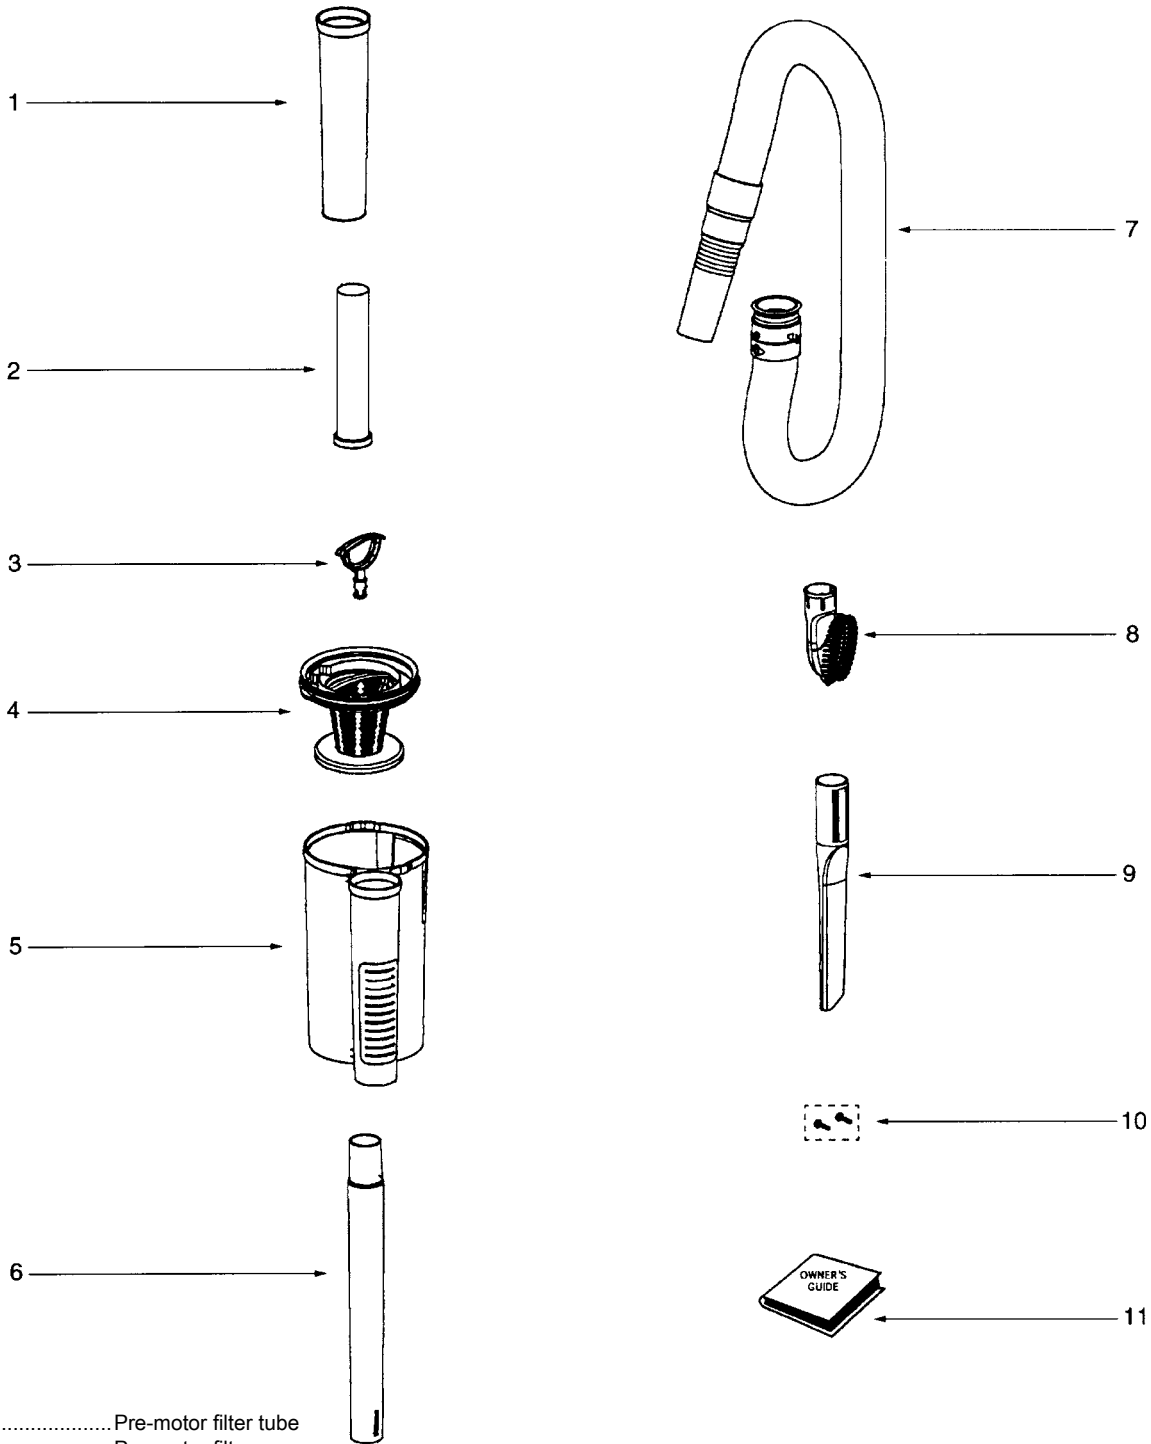

EUREKA UPRIGHTS

ATTACHMENTS

Models: 4880AT

4800 Series

Ultra Smart Vac Cyclonic

- 1..... E-71681..... Pre-motor filter tube
- 2..... E-71643..... Pre-motor filter
- 3..... E-70611119N..... Filter screen handle
- 4..... E-71548..... Filter screen assembly
- 5..... E-614981..... Dirt cup assembly
- 6..... E-39186..... Extension tubes
- 7..... E-614991..... Hose assembly
- 8..... E-609902..... Combination brush
- 9..... E-28251119N ..... Crevice tool
- 10..... E-71031..... Hardware package