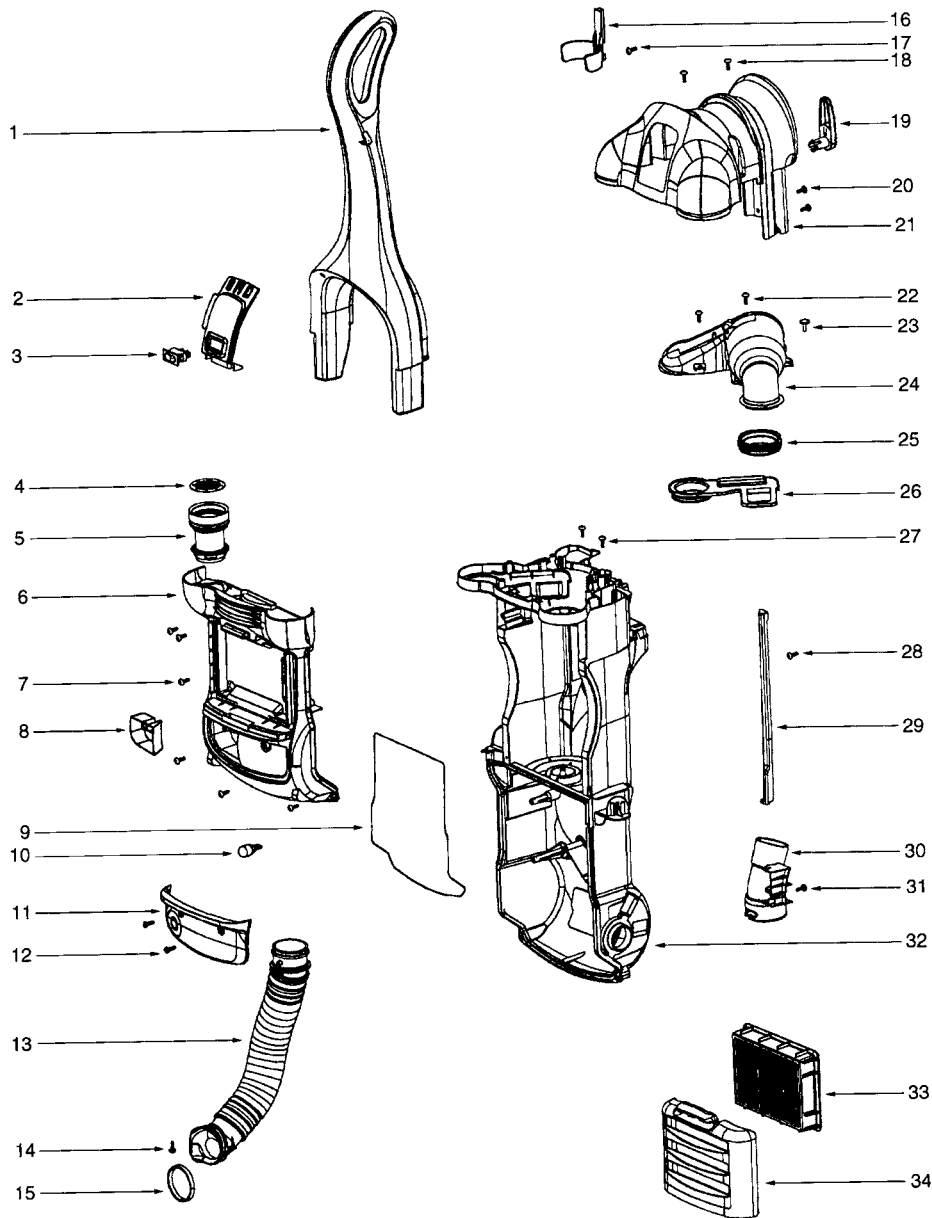

EUREKA UPRIGHTS

HOUSING ASSEMBLY

Models: 4880AT

4800 Series

Ultra Smart Vac Cyclonic

- 1..... E-705401..... Upper handle assembly
- 2..... E-70561313N..... Electronics cover
- 3..... E-28073A..... Switch
- 4..... E-71145..... Motor intake screen
- 5..... E-70612..... Filter tube seal
- 6..... E-617731..... Motor cover
- 7..... E-5323827..... Screw, 10 pk
- 8..... E-71339..... Light shield
- 9..... E-700551..... Gasket
- 10..... E-579402..... Headlight
- 11..... E-70552313N..... Lens
- 12..... E-546693..... Screw, 10 pk
- 13..... E-705881..... Connector hose
- 14..... E-5323827..... Screw, 10 pk
- 15..... E-70654..... Base adapter seal
- 16..... E-70618119N..... Filter tube retainer
- 17..... E-5323827..... Screw, 10 pk

- 18..... E-5323827..... Screw, 10 pk
- 19..... E-28013119N..... Cord release
- 20..... E-5323827..... Screw, 10 pk
- 21..... E-70543355N..... Top cover
- 22..... E-5323827..... Screw, 10 pk
- 23..... E-60160..... Screw, 10 pk
- 24..... E-70577..... Cyclone assembly
- 25..... E-70770119N..... Dirt cup gasket
- 26..... E-70617119N..... Cyclone gasket
- 27..... E-5323827..... Screw, 10 pk
- 28..... E-5323827..... Screw, 10 pk
- 29..... E-70576119N..... Cord and tubing cover
- 30..... E-70546119N..... Coupling adapter
- 31..... E-5323827..... Screw, 10 pk
- 32..... E-70550119N..... Rear housing
- 33..... E-61111B..... HEPA filter
- 34..... E-705573..... Filter cover

PHONE: 1-800-822-7467   FAX: 847-647-0534   E-MAIL: sales@hescoinc.com   WEB: hescoinc.com