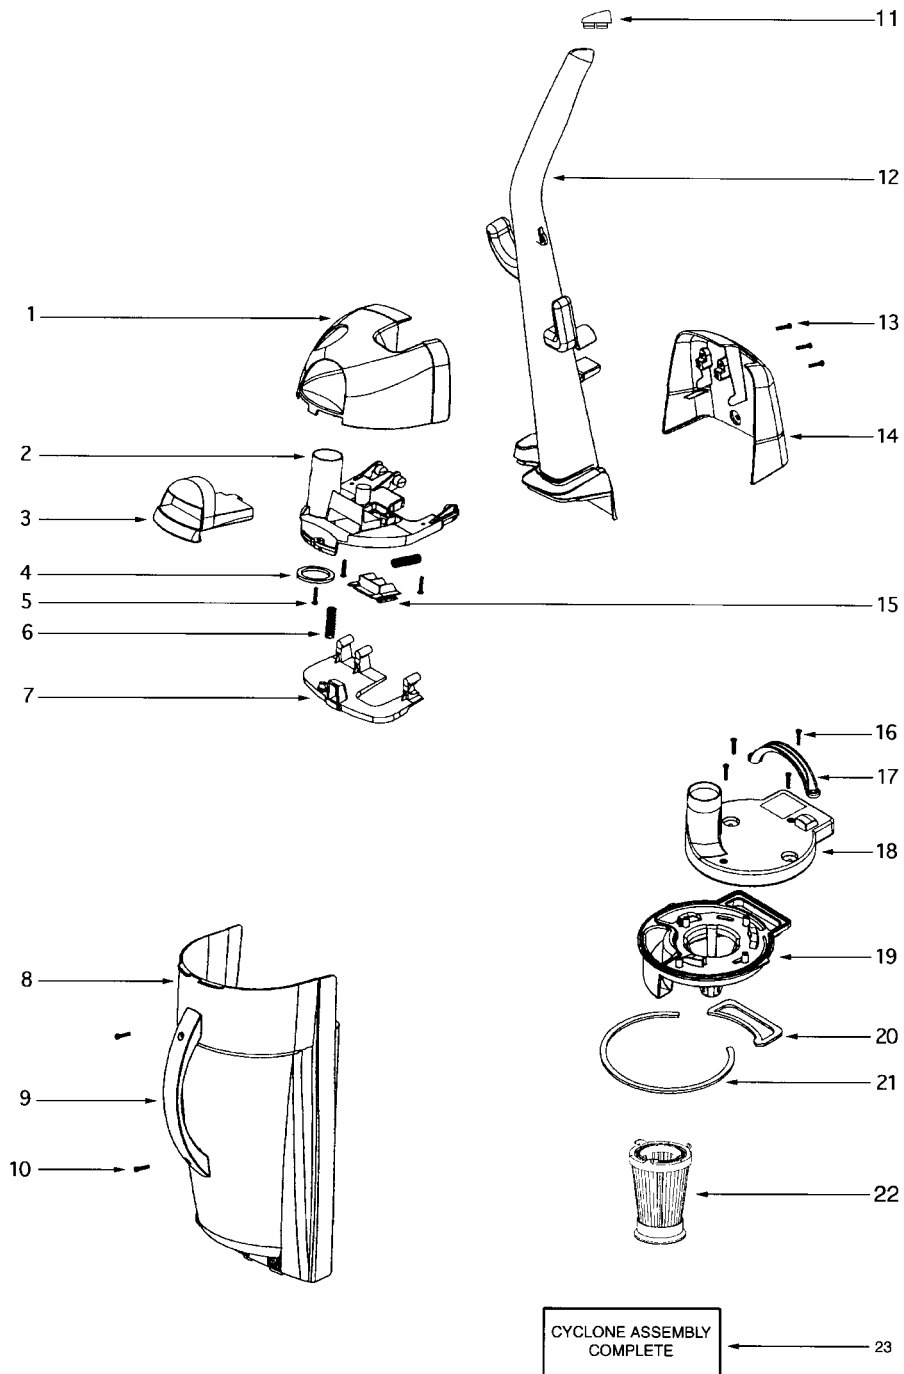

EUREKA UPRIGHTS

4600 Series

Models: 4696AV

Victory Whirlwind

- 1 E-3868017 Supply cord
- 2 E-71608A119N ... Rear housing
- 3 E-6143262 Motor cover assembly
- 4 E-531971 Screw, 10 pk
- 5 E-15072313N Lens
- 6 E-600682 Screw, 10 pk
- 7 E-28425 Air duct grille
- 8 E-15536A119N ... Air duct
- 9 E-59297SV Air duct gasket
- 10 E-70642 Motor adapter gasket
- 11 E-39348 Pre-motor filter
- 12 E-39346119N Motor intake adapter
- 13 E-39349 Motor intake gasket
- 14 E-38661 Sound foam
- 15 E-71645 Switch shield
- 16 E-531971 Screw, 10 pk
- 17 E-15443B119N ... Tool caddy
- 18 E-61500 HEPA filter insert, 2 pk
- 19 E-584576 Filter frame
- 20 E-601651 retaining ring, 10 pk
- 21 E-28304A Switch
- 22 E-60134 Torsion spring, 5 pk
- 23 E-27474C288N ... Switch button
- 24 E-48815 headlight
- 25 E-386111 Headlight socket
- 26 E-392522 thermostat
- 27 E-27171A Motor intake gasket
- 28 E-39023 Motor intake flange
- 29 E-6026111 Motor assembly
- 30 E-27552B Grommet
- 31 E-27962 Motor gasket
- 32 E-38688 Motor shield

EUREKA UPRIGHTS

Models: 4696AV

4600 Series

Victory Whirlwind

- 1 E-6136513 top cover assembly
- 2 E-15687119N Top hinged support
- 3 E-39347A288N ... Latch
- 4 E-70644 Gasket
- 5 E-531971 Screw, 10 pk
- 6 E-60133 Compression spring, 5 pk
- 7 E-28462119N Front handle bracket
- 8 E-6131612 Dust cup assembly
- 9 E-28460313N Dust cup handle
- 10 E-531973 Screw, 10 pk
- 11 E-38482A119N ... Handle cap
- 12 E-711391 Handle assembly

- 13 E-531971 screw, 10 pk
- 14 E-28463119N rear handle bracket
- 15 E-70857119N Spring support cover
- 16 E-531971 Screw, 10 pk
- 17 E-70856333N Plenum handle
- 18 E-28461288N Plenum
- 19 E-15686288N Cyclone
- 20 E-39350 Plenum cover gasket
- 21 E-39351 Cyclone gasket
- 22 E-61805 Pleated filter
- 23 E-614742 Cyclone assembly complete