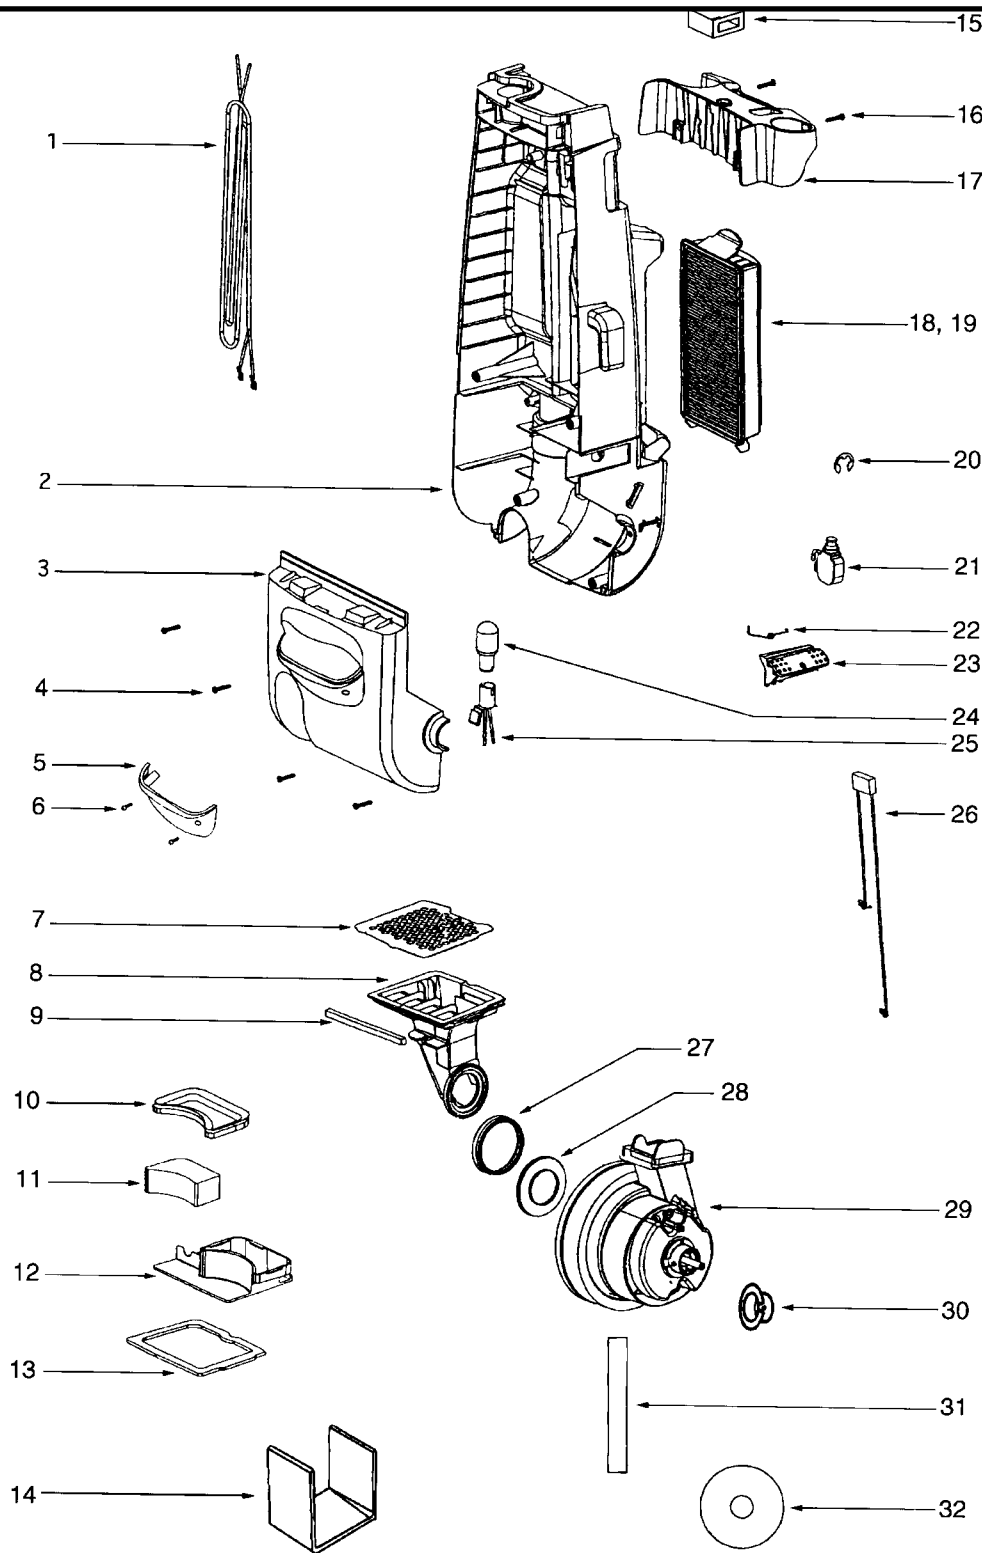

EUREKA UPRIGHTS

4600 Series

Models: 4696AV

Victory Whirlwind

- 1 E-3868017 Supply cord
- 2 E-71608A119N ... Rear housing
- 3 E-6143262 Motor cover assembly
- 4 E-531971 Screw, 10 pk
- 5 E-15072313N Lens
- 6 E-600682 Screw, 10 pk
- 7 E-28425 Air duct grille
- 8 E-15536A119N ... Air duct
- 9 E-59297SV Air duct gasket
- 10 E-70642 Motor adapter gasket
- 11 E-39348 Pre-motor filter
- 12 E-39346119N Motor intake adapter
- 13 E-39349 Motor intake gasket
- 14 E-38661 Sound foam
- 15 E-71645 Switch shield
- 16 E-531971 Screw, 10 pk
- 17 E-15443B119N ... Tool caddy
- 18 E-61500 HEPA filter insert, 2 pk
- 19 E-584576 Filter frame
- 20 E-601651 retaining ring, 10 pk
- 21 E-28304A Switch
- 22 E-60134 Torsion spring, 5 pk
- 23 E-27474C288N ... Switch button
- 24 E-48815 headlight
- 25 E-386111 Headlight socket
- 26 E-392522 thermostat
- 27 E-27171A Motor intake gasket
- 28 E-39023 Motor intake flange
- 29 E-6026111 Motor assembly
- 30 E-27552B Grommet
- 31 E-27962 Motor gasket
- 32 E-38688 Motor shield

EUREKA UPRIGHTS

Models: 4696AV

4600 Series

Victory Whirlwind

- 1 E-6136513 top cover assembly
- 2 E-15687119N Top hinged support
- 3 E-39347A288N ... Latch
- 4 E-70644 Gasket
- 5 E-531971 Screw, 10 pk
- 6 E-60133 Compression spring, 5 pk
- 7 E-28462119N Front handle bracket
- 8 E-6131612 Dust cup assembly
- 9 E-28460313N Dust cup handle
- 10 E-531973 Screw, 10 pk
- 11 E-38482A119N ... Handle cap
- 12 E-711391 Handle assembly

- 13 E-531971 screw, 10 pk
- 14 E-28463119N rear handle bracket
- 15 E-70857119N Spring support cover
- 16 E-531971 Screw, 10 pk
- 17 E-70856333N Plenum handle
- 18 E-28461288N Plenum
- 19 E-15686288N Cyclone
- 20 E-39350 Plenum cover gasket
- 21 E-39351 Cyclone gasket
- 22 E-61805 Pleated filter
- 23 E-614742 Cyclone assembly complete