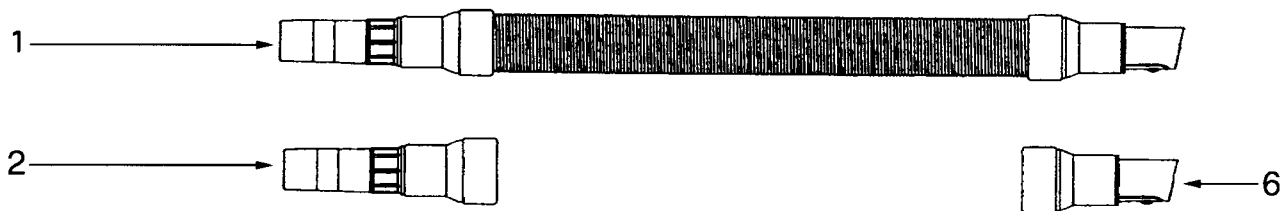

ATTACHMENTS

- 1 ..... E-612242 ..... Hose assembly
- 2 ..... E-37057A3 ..... Hose coupling
- 3 ..... E-58728B ..... Nesting wands
- 4 ..... E-71917 ..... Hardware package
- 6 ..... E-39279333N ..... Hose connector
- 7 ..... E-272373 ..... Crevice tool
- 8 ..... E-61037 ..... Combination tool