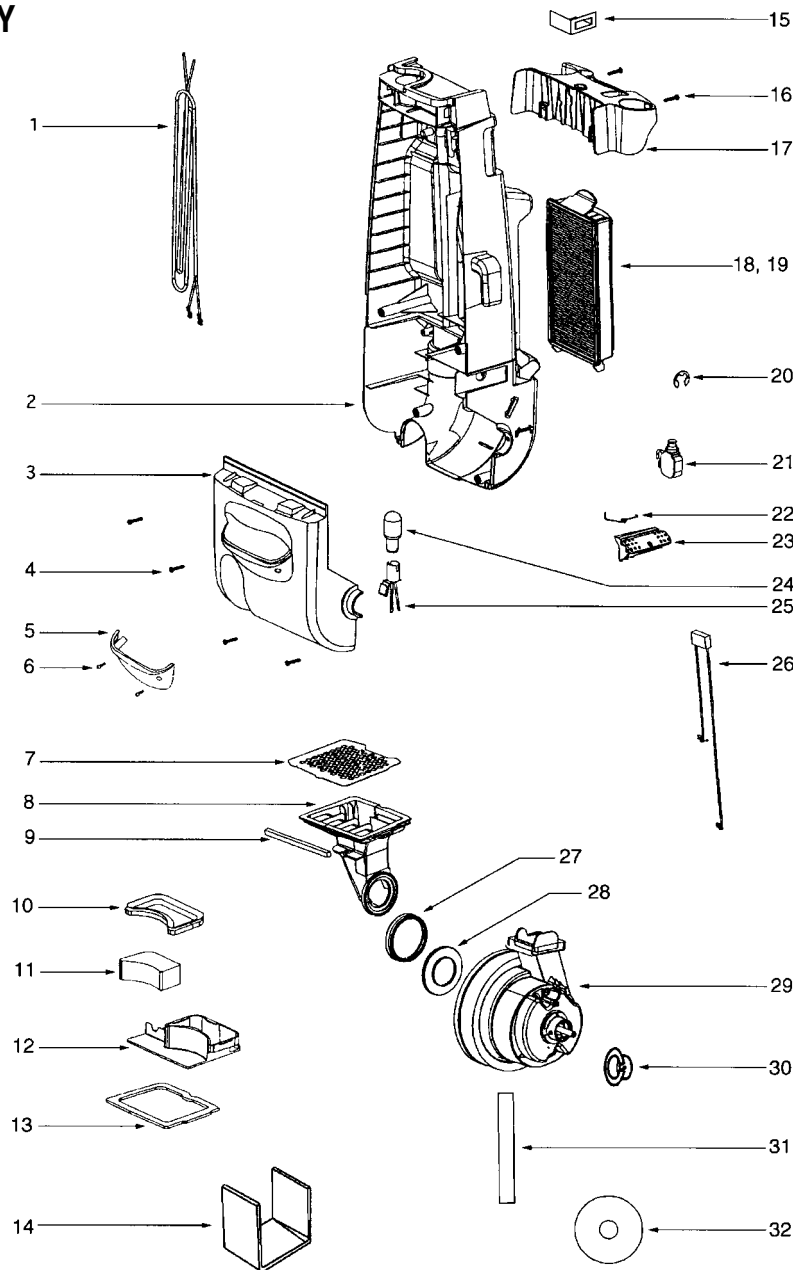

HOUSING ASSEMBLY

- 1 ..... E-3868016 ..... Supply cord
- 2 ..... E-71608119N ..... rear housing
- 3 ..... E-614329 ..... Motor cover assembly
- 4 ..... E-531971 ..... Screw, 10 pk
- 5 ..... E-15072313N ..... Lens
- 6 ..... E-600682 ..... screw, 10 pk
- 7 ..... E-38425 ..... Air duct grille
- 8 ..... E-15536A119N ..... Air duct
- 9 ..... E-59297SV ..... Air duct gasket
- 10 ..... E-70642 ..... Motor adapter gasket
- 11 ..... E-39348 ..... Pre-motor filter
- 12 ..... E-39346119N ..... Motor intake adapter
- 13 ..... E-39349 ..... Motor intake gasket
- 14 ..... E-38661 ..... Sound foam
- 15 ..... E-71645 ..... Switch shield
- 16 ..... E-531971 ..... screw, 10 pk

- 17 ..... E-15443B119N ..... Tool caddy
- 18 ..... E-61500 ..... HEPA filter insert, 2 pk
- 19 ..... E-284576 ..... Filter frame
- 20 ..... E-601651 ..... Retaining ring, 10 pk
- 21 ..... E-58304A ..... Switch
- 22 ..... E-60134 ..... Torsion spring, 5 pk
- 23 ..... E-27474C288N ..... Switch button
- 24 ..... E-48815 ..... Headlight
- 25 ..... E-386111 ..... headlight socket
- 26 ..... E-392522 ..... Thermostat
- 27 ..... E-27171A ..... Motor intake gasket
- 28 ..... E-39023 ..... Motor intake flange
- 29 ..... E-6026111 ..... Motor assembly
- 30 ..... E-27552B ..... Grommet
- 31 ..... E-27962 ..... Motor gasket
- 32 ..... E-38688 ..... Motor shield