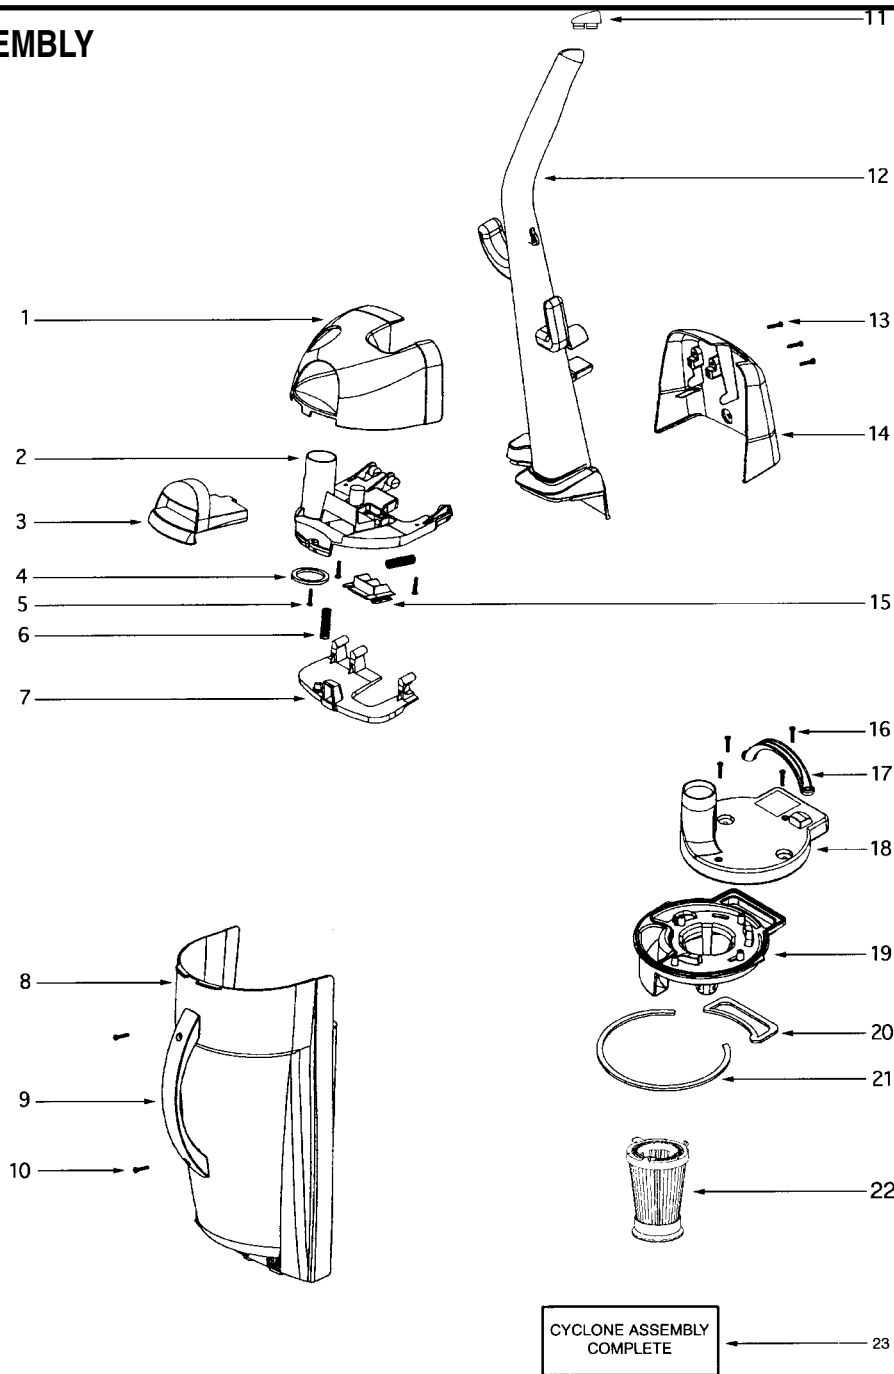

HANDLE ASSEMBLY

- 1 ..... E-613656 ..... Top cover assembly
- 2 ..... E-15687119N ..... Top hinged support
- 3 ..... E-39347A288N ..... Latch
- 4 ..... E-70644 ..... Gasket
- 5 ..... E-531971 ..... Screw, 10 pk
- 6 ..... E-60133 ..... Compression spring, 5 pk
- 7 ..... E-28462119N ..... Front handle bracket
- 8 ..... E-6131612 ..... Dust cup assembly
- 9 ..... E-28460313N ..... Dust cup handle
- 10 ..... E-531973 ..... Screw, 10 pk
- 11 ..... E-28482A119N ..... Handle cap
- 12 ..... E-711391 ..... Handle assembly

- 13 ..... E-531971 ..... Screw, 10 pk
- 14 ..... E-28463119N ..... Rear handle bracket
- 15 ..... E-70857119N ..... Spring support cover
- 16 ..... E-531971 ..... Screw, 10 pk
- 17 ..... E-70856333N ..... Plenum handle
- 18 ..... E-28461288N ..... Plenum
- 19 ..... E-15686288N ..... Cyclone
- 20 ..... E-39350 ..... Plenum cover gasket
- 21 ..... E-39351 ..... Cyclone gasket
- 22 ..... E-61805 ..... Pleated filter
- 23 ..... E-614742 ..... Cyclone assembly complete