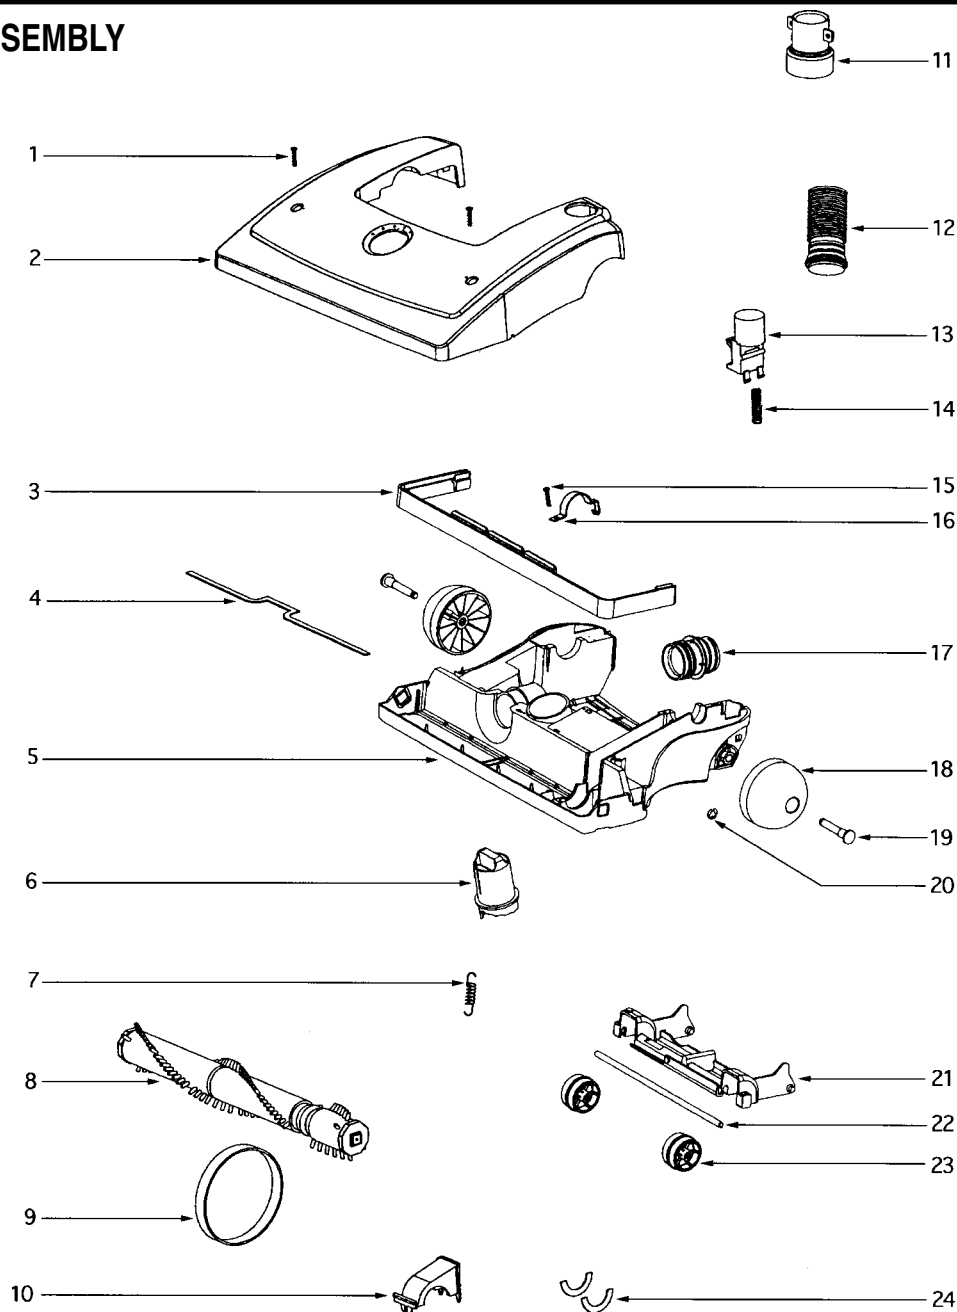

## NOZZLE ASSEMBLY

2

- |                       |                        |                       |                          |
|-----------------------|------------------------|-----------------------|--------------------------|
| 1 ..... E-5323844     | Screw, 10 pk           | 13 ..... E-27467A288N | Handle release button    |
| 2 ..... E-5493377     | Hood assembly          | 14 ..... E-60133      | Compression spring ,5 pk |
| 3 ..... E-15237A288N  | Furniture guard        | 15 ..... E-531971     | Screw, 10 pk             |
| 4 ..... E-585061      | Gasket                 | 16 ..... E-384202     | Clamp                    |
| 5 ..... E-6084310     | Base assembly          | 17 ..... E-28243A316N | Base adapter             |
| 6 ..... E-27462E288N  | Height adjustment knob | 18 ..... E-39260B119N | Rear wheel               |
| 7 ..... E-54943       | Spring, 10 pk          | 19 ..... E-38590A     | Rear axle                |
| 8 ..... E-602513      | Brushroll assembly     | 20 ..... E-54432      | Retaining ring           |
| 9 ..... E-61120       | Belt, 2 pk             | 21 ..... E-14993C119N | Wheel carriage           |
| 10 ..... E-543762     | Belt cap assembly      | 22 ..... E-71551      | Front axle               |
| 11 ..... E-27468D119N | Hose cuff              | 23 ..... E-39173A119N | Front wheel              |
| 12 ..... E-384794     | Compression hose       | 24 ..... E-57569      | Felt gasket              |