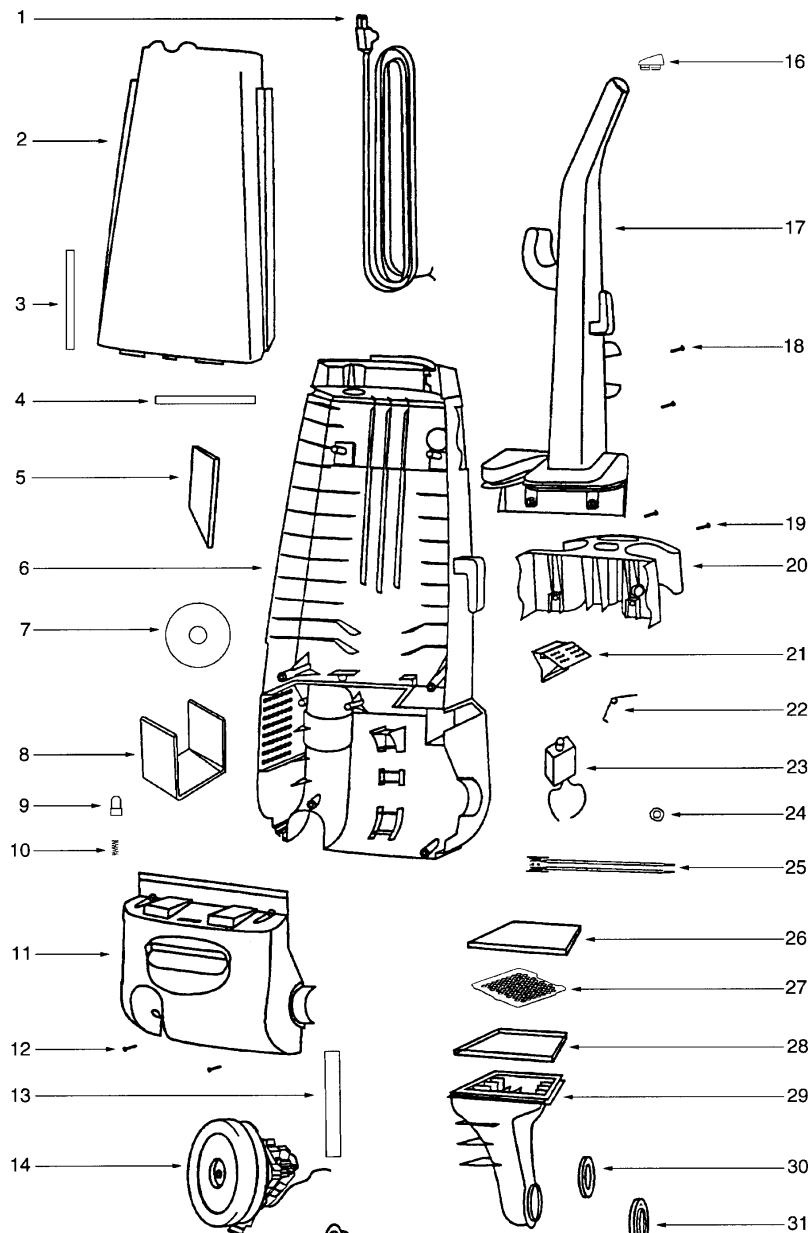

EUREKA UPRIGHTS

4300 Series

NOZZLE ASSEMBLY

Victory

Model: 4331AA

- 1 E-27462E288N Height adjustment knob
- 2 E-5323844 Screw, 10 pk
- 3 E-5493376 Hood assembly
- 4 E-6084310 Base assembly
- 5 E-28243A316N Base adapter
- 6 E-54943 Spring, 10 pk
- 7 E-14993C119N Wheel carriage
- 8 E-39173A119N Front wheel
- 9 E-71551 Front axle
- 10 E-602513 Brushroll assembly
- 11 E-15237A288N Furniture guard

- 12 E-531971 screw, 10 pk
- 13 E-27468D119N Hose cuff
- 14 E-384794 Hose
- 15 E-27467A288N Handle release
- 16 E-60133 Compression spring, 5 pk
- 17 E-39260119N Rear wheel
- 18 E-54432 Retaining ring
- 19 E-38590A Rear axle
- 20 E-585061 Gasket
- 21 E-61120 Belt, 2 pk
- 22 E-543762 Belt cap assembly
- 23 E-57569 Felt gasket
- 24 E-531971 Screw, 10 pk
- 25 E-384202 Clamp

EUREKA UPRIGHTS

4300 Series

HOUSING ASSEMBLY

Victory

Model: 4331AA

- 1 E-3868016 Supply cord
- 2 E-5493690 Bag cover assembly
- 3 E-58505 Bag cover gasket
- 4 E-38613 Bag cover gasket
- 5 E-38614 Exhaust filter
- 6 E-6012622 Rear housing
- 7 E-38688 Motor shield
- 8 E-38661 Sound foam
- 9 E-38678119N Plunger
- 10 E-55794 Spring
- 11 E-6078828 Motor cover assembly
- 12 E-531971 Screw, 10 pk
- 13 E-27962 Gasket
- 14 E-6026111 Motor assembly
- 15 E-27552B Grommet
- 16 E-28482A119N Handle cap