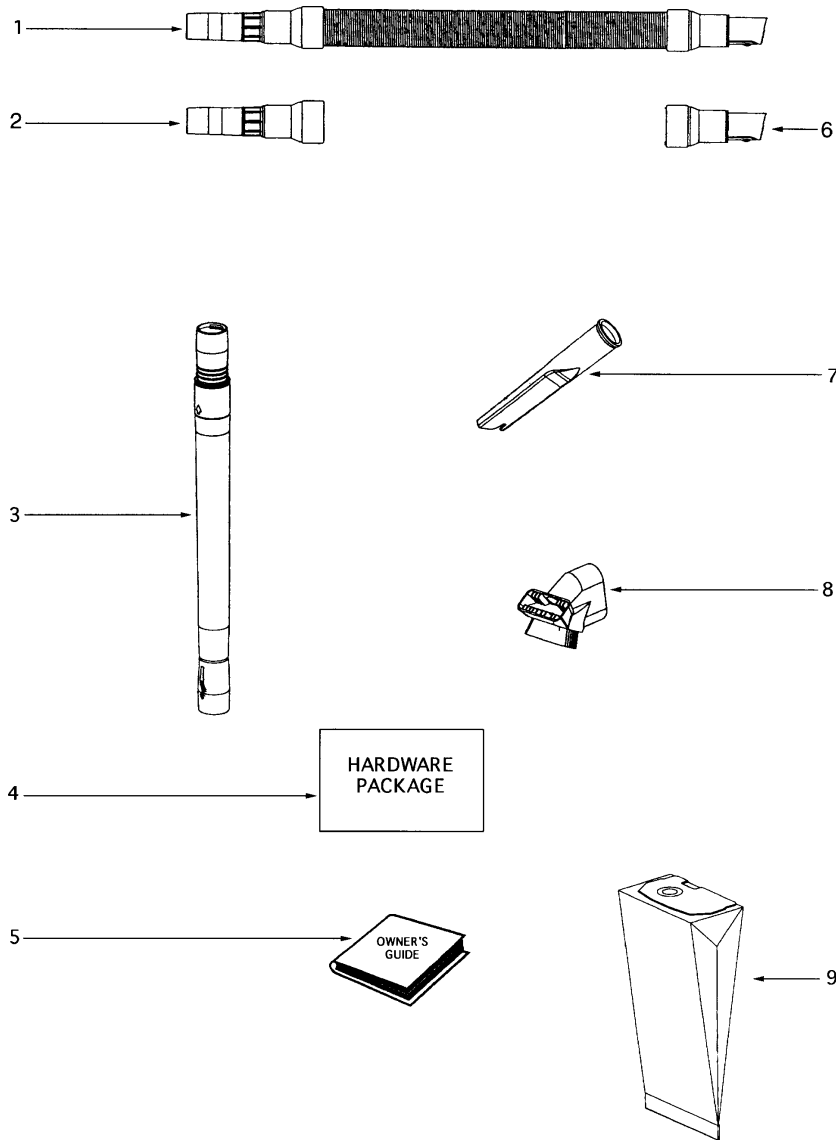

- 17 E-711391 Handle assembly
- 18 E-5323844 Screw, 10 pk
- 19 E-531971 Screw, 10 pk
- 20 E-02093A119N Tool caddy
- 21 E-27474C288N switch button
- 22 E-60134 Torsion spring, 5 pk
- 23 E-28304A switch
- 24 E-601651 Retaining clip, 10 pk
- 25 E-392522 Thermostat assembly
- 26 E-61333 Motor filter, 2 pk
- 27 E-28425 Air duct grille
- 28 E-59297SV Air duct gasket
- 29 E-15536A119N Air duct
- 30 E-27171A Motor intake gasket
- 31 E-39023 Motor intake flange

PHONE: 1-800-822-7467 FAX: 847-647-0534 E-MAIL: sales@hescoinc.com WEB: www.hescoinc.com

EUREKA UPRIGHTS

4300 Series

ATTACHMENTS

Victory

Model: 4331AA

- 1 E-610281 Hose assembly
- 2 E-27461B119N Hose adapter
- 3 E-131044 Straight wand
- 4 E-59930A Hardware package
- 6 E-37057A3 Hose coupling
- 7 E-272373 Crevice tool
- 8 E-61037 combination tool
- 9 E-58236 Disposable bags, style AA, 3 pk