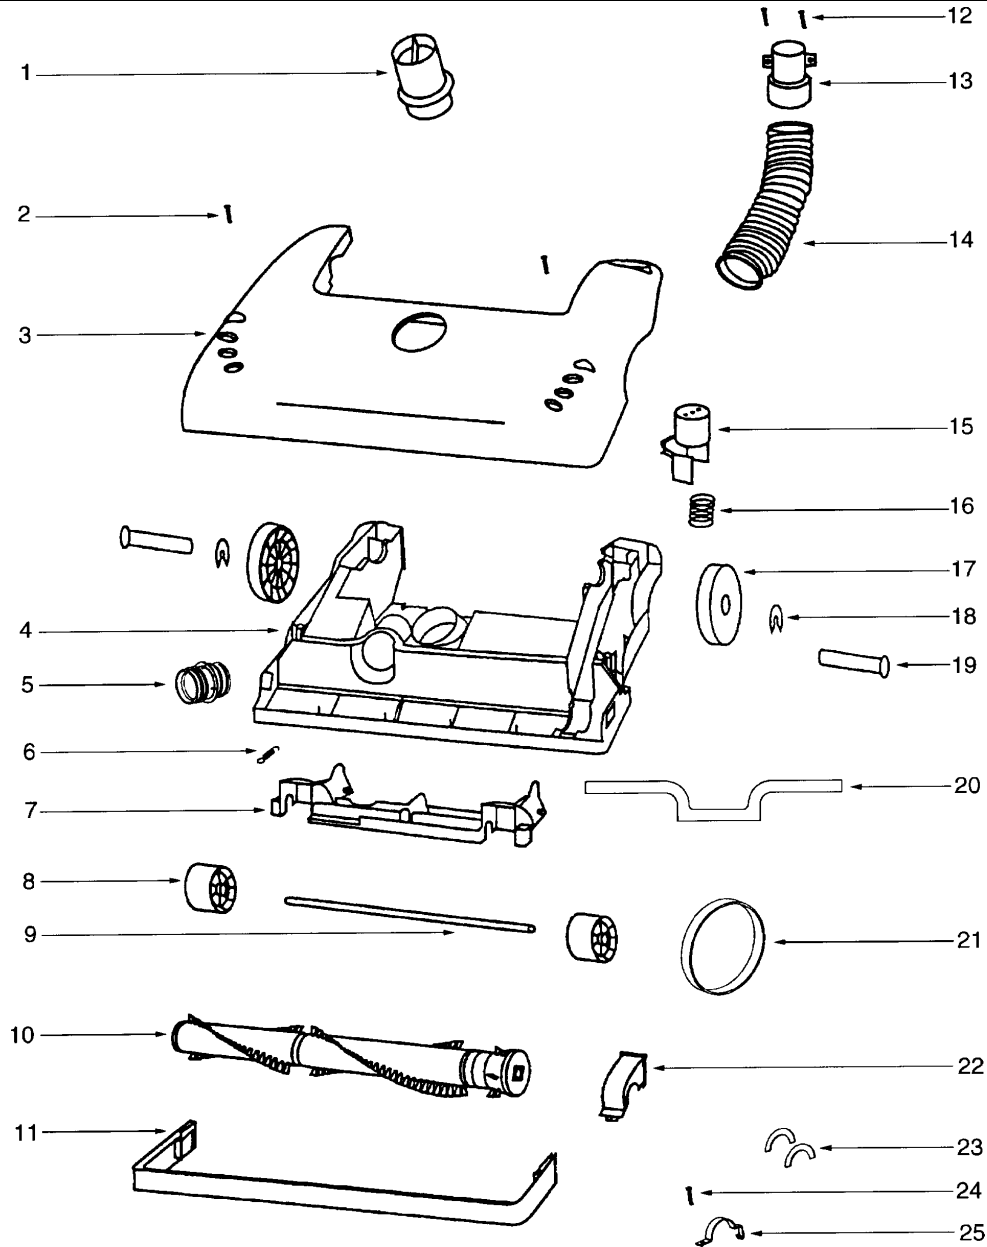

EUREKA UPRIGHTS

4300 Series

NOZZLE ASSEMBLY

Victory

Model: 4331AA

- 1 E-27462E288N Height adjustment knob
- 2 E-5323844 Screw, 10 pk
- 3 E-5493376 Hood assembly
- 4 E-6084310 Base assembly
- 5 E-28243A316N Base adapter
- 6 E-54943 Spring, 10 pk
- 7 E-14993C119N Wheel carriage
- 8 E-39173A119N Front wheel
- 9 E-71551 Front axle
- 10 E-602513 Brushroll assembly
- 11 E-15237A288N Furniture guard

- 12 E-531971 screw, 10 pk
- 13 E-27468D119N Hose cuff
- 14 E-384794 Hose
- 15 E-27467A288N Handle release
- 16 E-60133 Compression spring, 5 pk
- 17 E-39260119N Rear wheel
- 18 E-54432 Retaining ring
- 19 E-38590A Rear axle
- 20 E-585061 Gasket
- 21 E-61120 Belt, 2 pk
- 22 E-543762 Belt cap assembly
- 23 E-57569 Felt gasket
- 24 E-531971 Screw, 10 pk
- 25 E-384202 Clamp

EUREKA UPRIGHTS

4300 Series

HOUSING ASSEMBLY

Victory

Model: 4331AA

- 1 E-3868016 Supply cord
- 2 E-5493690 Bag cover assembly
- 3 E-58505 Bag cover gasket
- 4 E-38613 Bag cover gasket
- 5 E-38614 Exhaust filter
- 6 E-6012622 Rear housing
- 7 E-38688 Motor shield
- 8 E-38661 Sound foam
- 9 E-38678119N Plunger
- 10 E-55794 Spring
- 11 E-6078828 Motor cover assembly
- 12 E-531971 Screw, 10 pk
- 13 E-27962 Gasket
- 14 E-6026111 Motor assembly
- 15 E-27552B Grommet
- 16 E-28482A119N Handle cap

- 17 E-711391 Handle assembly
- 18 E-5323844 Screw, 10 pk
- 19 E-531971 Screw, 10 pk
- 20 E-02093A119N Tool caddy
- 21 E-27474C288N switch button
- 22 E-60134 Torsion spring, 5 pk
- 23 E-28304A switch
- 24 E-601651 Retaining clip, 10 pk
- 25 E-392522 Thermostat assembly
- 26 E-61333 Motor filter, 2 pk
- 27 E-28425 Air duct grille
- 28 E-59297SV Air duct gasket
- 29 E-15536A119N Air duct
- 30 E-27171A Motor intake gasket
- 31 E-39023 Motor intake flange