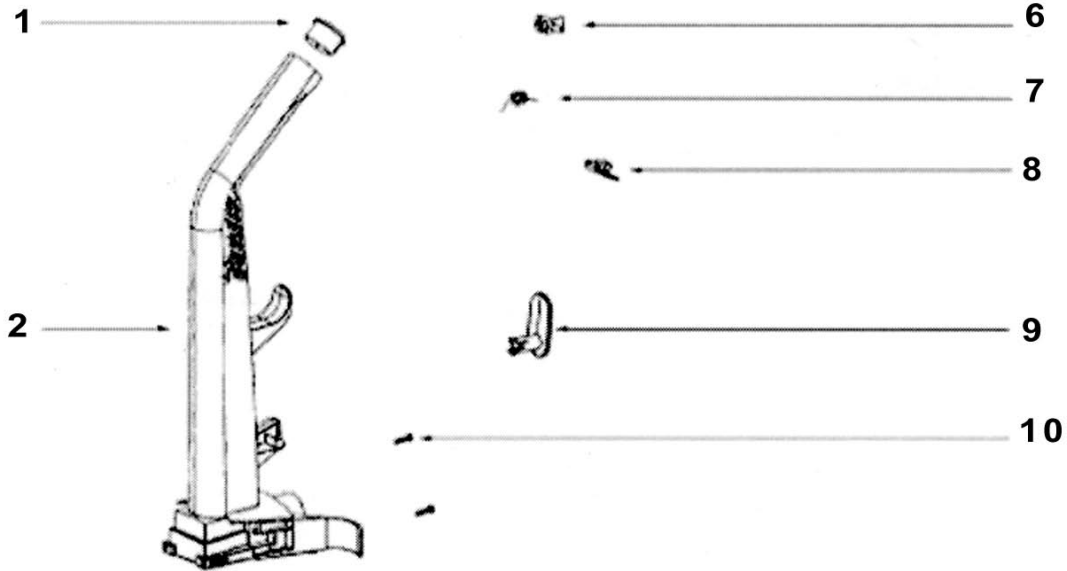

Models: 2924AS

Handle Assembly

Index	Part No.	Description
1	E-72221355N	Cap-Handle
2	E-73448	Upper Handle Assembly (includes 1&9)
3	E-72658355N	Clip-Wand
4	E-730021	Gasket
5	E-620763	Bag Cover & Graphic Assy
6	E-72539355N	Bracket (Bag-in-Place)
7	E-72455	Spring (Bag-in-Place)
8	E-72454355N	Lever (Bag-in-Place)
9	E-39977355N	Hook-Cord
10	E-5323846	Screw Package
11	E-61515A	Paper Bags