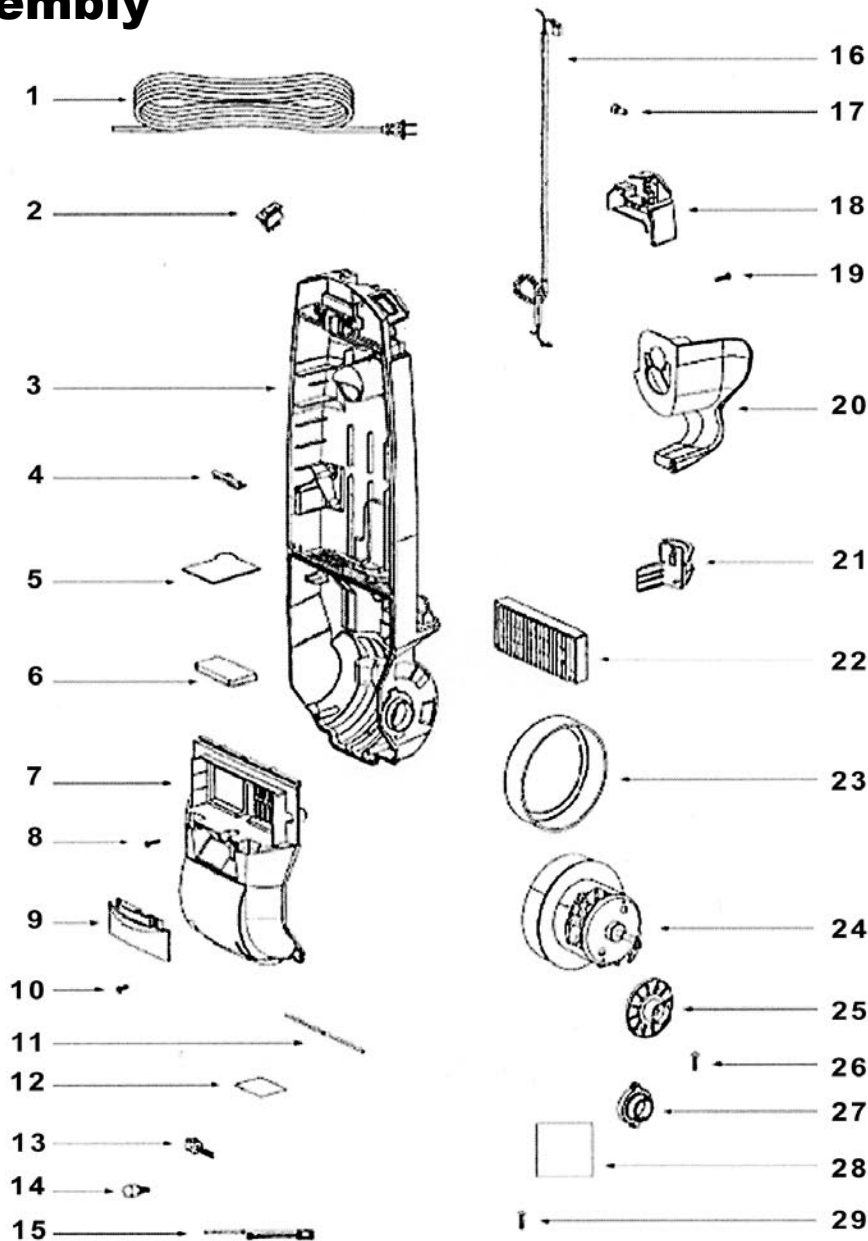

## Body Assembly

Index	Part No.	Description
1	E-395854	Supply Cord & Terminal
2	E-394551	Switch-Rocker
3	E-73547A	Rear Housing Assy
4	E-73117355N	Clip-Filter
5	E-73225	Shield-Wiring
6	E-72469	Filter
7	E-620743	Motor Cover-Packaged
8	E-5323827	Screw Package
9	E-72468313N	Lens
10	E-546692	Screw Package
11	E-725221	Gasket-Motor Cover
12		Sold only on motor cover
13	E-38828B5	Headlight Assembly
14	E-579403	Lamp-Headlight
15	E-61663	Thermostat & Terminal Assy

## Nozzle Assembly

Index	Part No.	Description
1	E-72472355N	Knob-Height Adjustment
2	E-73114	Felt-Base
3	E-620901	Base Assembly-Packaged
4	E-54943	Spring Package
5	E-72521119N	Wheel Carriage
6	E-71478	Axle-Front
7	E-39173A119N	Wheel-Front
8	E-61120A	Belt Package-Assy Style U Ext
9	E-38063	Guard-Belt
10	E-546692	Screw Package
11	E-620911	Hood Assembly-Packaged
12	E-71574	Spring-Handle Release