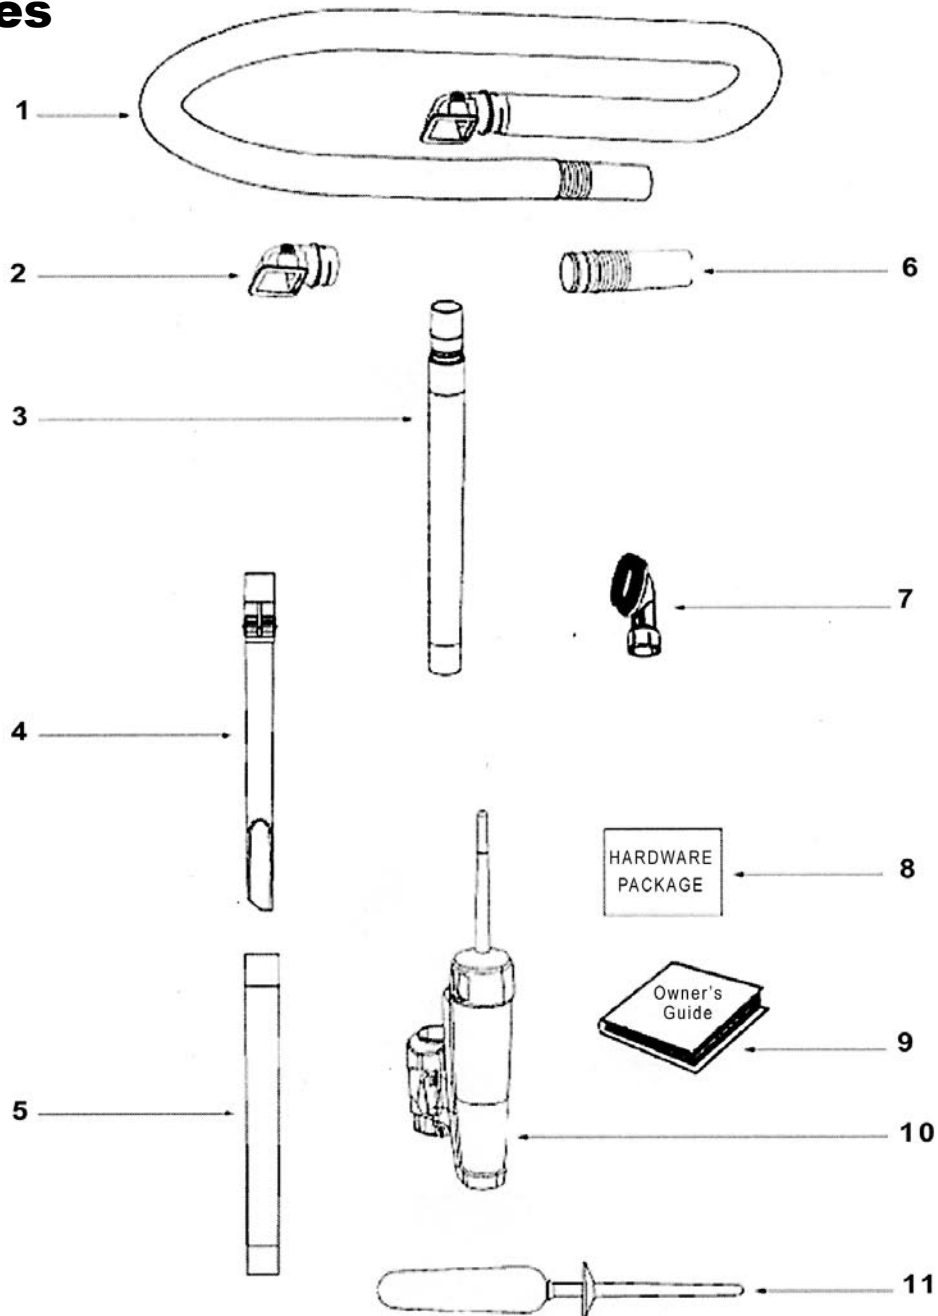

Models: 2924AS

Accessories

Index	Part No.	Description
1	E-622931	Hose Assembly-Cartoned
2	E-72459313N	Adapter-Hose
3	E-71492	Nesting Wand Assembly
4	E-71956A355N	Wand-Crevice
5	E-71973119N	Wand-Outer
6	E-70559A355N	Coupling-Hose
7	E-609902	Combination Brush Bristled
8	E-73012	Package-Hardware
9	NA	Owner's Guide
10	E-722935	Electrostatic Duster Assembly
11	E-73594	Duster Assembly