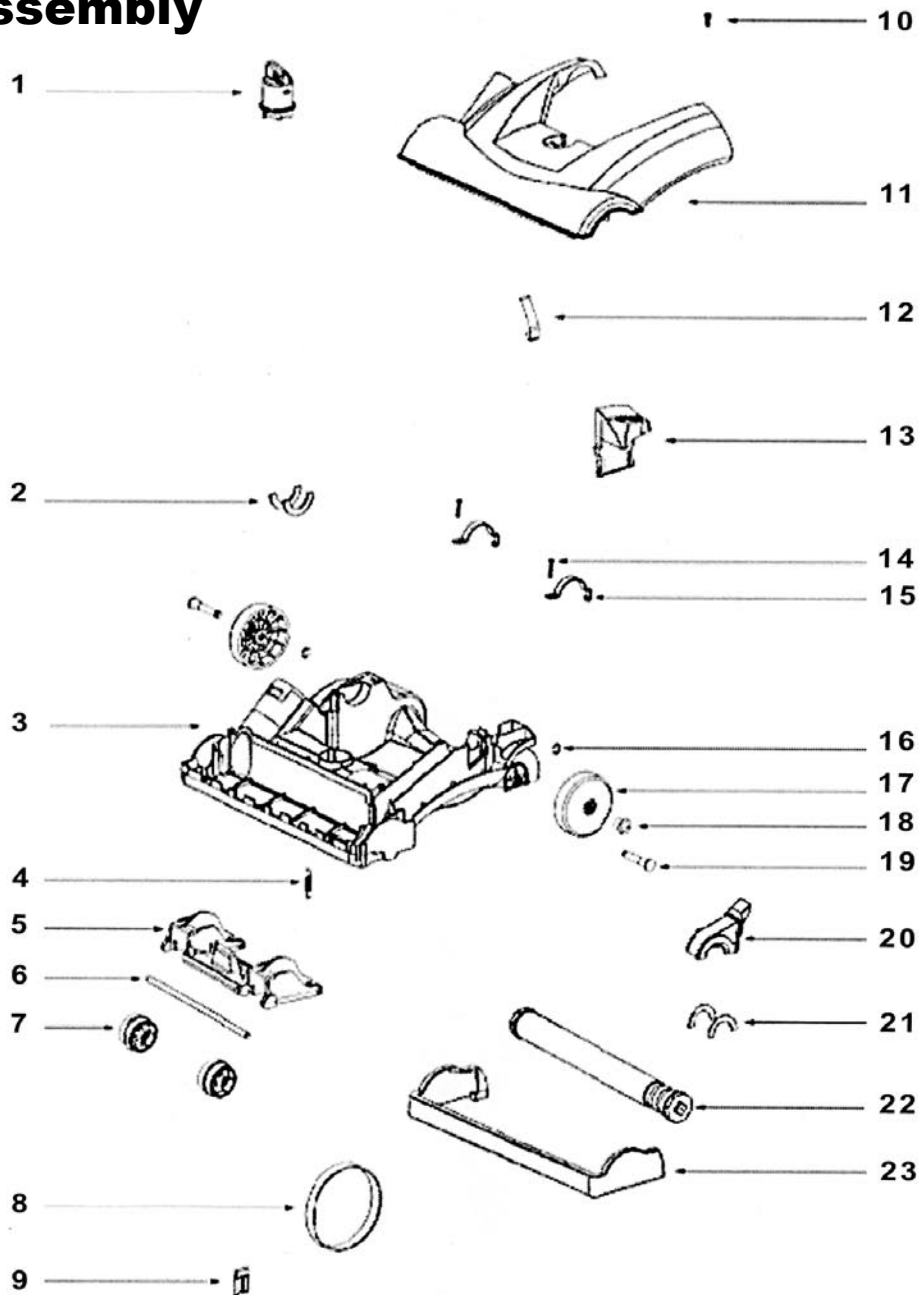

## Body Assembly

Index	Part No.	Description
1	E-395854	Supply Cord & Terminal
2	E-394551	Switch-Rocker
3	E-73547A	Rear Housing Assy
4	E-73117355N	Clip-Filter
5	E-73225	Shield-Wiring
6	E-72469	Filter
7	E-620743	Motor Cover-Packaged
8	E-5323827	Screw Package
9	E-72468313N	Lens
10	E-546692	Screw Package
11	E-725221	Gasket-Motor Cover
12		Sold only on motor cover
13	E-38828B5	Headlight Assembly
14	E-579403	Lamp-Headlight
15	E-61663	Thermostat & Terminal Assy

Index	Part No.	Description
16	E-73001	Cord & Terminal Assy
17	E-601921	Wire Splice 5
18	E-72456355N	Cover-Switch
19	E-5323827	Screw Package
20	E-72463355N	Hose Holder-Lower
21		Not on this model
22	E-61850	HEPA Filter Package-Style H
23	E-72476119N	Gasket-Motor Can
24	E-620751	Motor Assembly-Ctnd
25	E-72434119N	Motor Assembly-Ctnd
26	E-62082	Screw Package
27	E-72650119N	Bushing-Motor
28	E-73526	Shield-Motor
29	E-618033	Screw Package
	E-72443	Thermostat Clip (not illustrated)

## Handle Assembly

Index	Part No.	Description
1	E-72221355N	Cap-Handle
2	E-73448	Upper Handle Assembly (includes 1&9)
3	E-72658355N	Clip-Wand
4	E-730021	Gasket
5	E-620763	Bag Cover & Graphic Assy
6	E-72539355N	Bracket (Bag-in-Place)
7	E-72455	Spring (Bag-in-Place)
8	E-72454355N	Lever (Bag-in-Place)
9	E-39977355N	Hook-Cord
10	E-5323846	Screw Package
11	E-61515A	Paper Bags

## Nozzle Assembly

Index	Part No.	Description
1	E-72472355N	Knob-Height Adjustment
2	E-73114	Felt-Base
3	E-620901	Base Assembly-Packaged
4	E-54943	Spring Package
5	E-72521119N	Wheel Carriage
6	E-71478	Axle-Front
7	E-39173A119N	Wheel-Front
8	E-61120A	Belt Package-Assy Style U Ext
9	E-38063	Guard-Belt
10	E-546692	Screw Package
11	E-620911	Hood Assembly-Packaged
12	E-71574	Spring-Handle Release