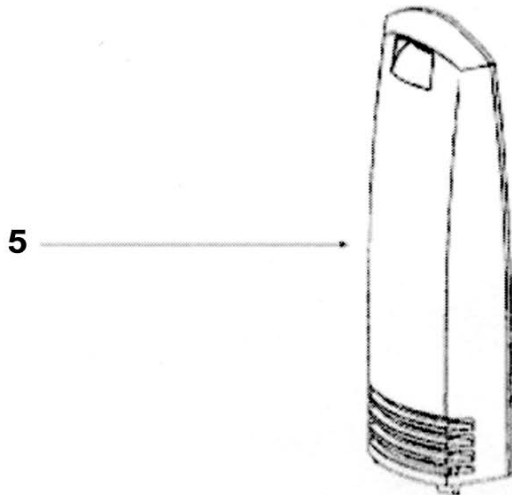

Models: 2924AS

Handle Assembly

Index	Part No.	Description
1	E-72221355N	Cap-Handle
2	E-73448	Upper Handle Assembly (includes 1&9)
3	E-72658355N	Clip-Wand
4	E-730021	Gasket
5	E-620763	Bag Cover & Graphic Assy
6	E-72539355N	Bracket (Bag-in-Place)
7	E-72455	Spring (Bag-in-Place)
8	E-72454355N	Lever (Bag-in-Place)
9	E-39977355N	Hook-Cord
10	E-5323846	Screw Package
11	E-61515A	Paper Bags