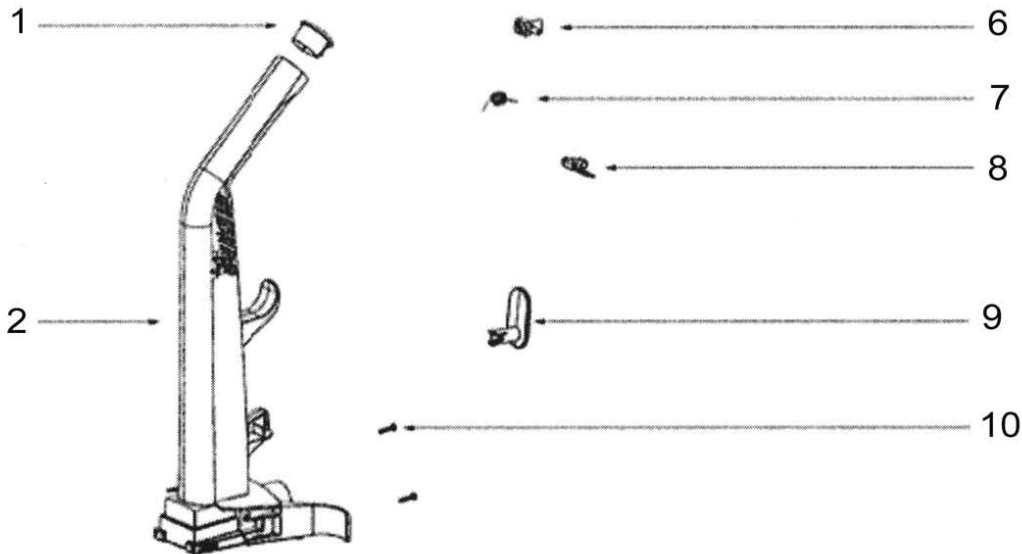

PHONE: 1-800-822-7467 **FAX:** 847-647-0534 **E-MAIL:** sales@hescoinc.com **WEB:** www.hescoinc.com

EUREKA UPRIGHTS

2900 Series

Model: 2903A

MAIN BODY

Index	Part #	Description
1	E-3958521	Supply Cord & Terminal
2	E-394551	Switch - Rocker
3	E-73547A	Rear Housing Assy
4	E-73117355N	Clip - Filter
5	E-73225	Shield - Wiring
6	E-72469	Filter
7	E-620742	Motor Cover
9	E-72468313N	Lens
10	E-546692	Screw Package
11	E-725221	Gasket - Motor Cover
13	E-38828B5	Headlight Assembly
14	E-579402	Lamp - Headlight
15	E-61663	Thermostat & Terminal Assy

Index	Part #	Description
16	E-73001	Cord & Terminal Assy
17	E-601921	Wire Splice 5
18	E-72456355N	Cover Switch
19	E-5323827	Screw Package
20	E-72463355N	Hose Holder - Lower
23	E-72476119N	Gasket - Motor Can
24	E-620751	Motor Assembly
25	E-72434119N	Motor Adjustment Ring
26	E-72650119N	Bushing - Motor
27	E-62082	Screw Package
28	E-73526	Shield - Motor
29	E-618033	Screw Package
30	E-72443	Thermostat Clip

PHONE: 1-800-822-7467 FAX: 847-647-0534 E-MAIL: sales@hescoinc.com WEB: www.hescoinc.com

EUREKA UPRIGHTS

2900 Series

Model: 2903A

HANDLE

Index	Part #	Description
1	E-72221355N	Cap - Handle
2	E-73448	Upper Handle Assembly
3	E-72658355N	Clip - Wand
4	E-730021	Gasket
5	E-620769	Bag Cover & Graphics Assy
6	E-72539355N	Bracket - Bag-in-Place
7	E-72455	Spring - Bag-in-Place
8	E-72454355N	Lever - Bag-in-Place
9	E-70864A355N	Hook - Cord
10	E-5323846	Screw Package
11	E-61515B	Paper Bag Package-Style J

Model: 2903A

ATTACHMENTS

Index	Part #	Description
1	E-6186510	Hose Assembly
2	E-72459313N	Adapter - Hose
3	E-71492A	Nesting Wand Assembly
4	E-71956A355N	Wand - Crevice
5	E-71973119N	Wand - Outer
6	E-28472A355N	Coupling - Hose
7	E-609903	Combination Brush Bristled
8	E-73012	Package - Hardware