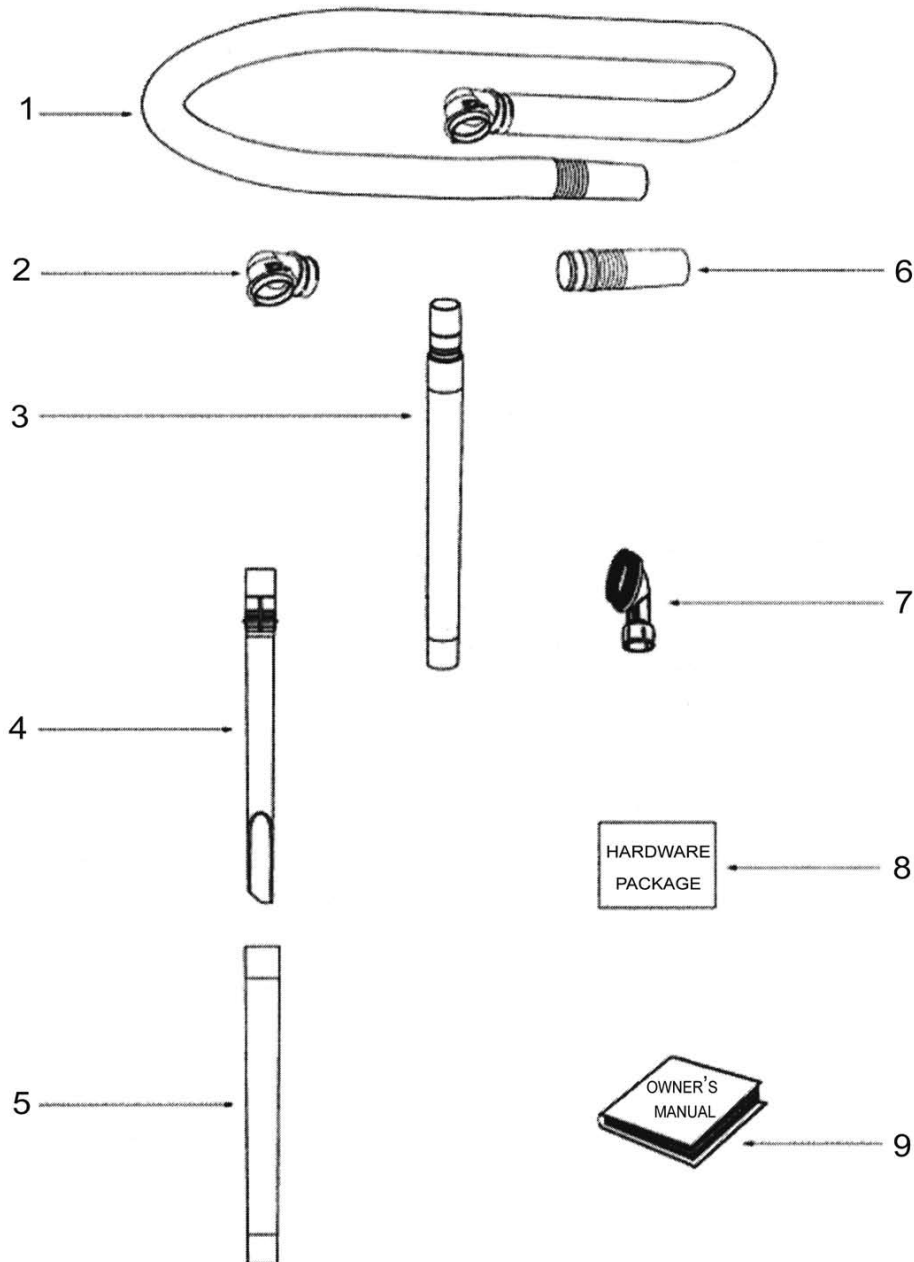

Index	Part #	Description
13	E-72473355N	Handle Release
14	E-5323827	Screw Package
15	E-71487	Clamp - Motor
16	E-544322	Pkg - Retaining Ring
17	E-72117119N	Wheel - Rear
18	E-721131	Bushing - Axle
19	E-38590A	Axle - Rear
20	E-73289	Belt Cap Assy
21	E-73114	Felt - Base
22	E-602513	12" Disturbulator Assy
23	E-72474355N	Furniture Guard
24	E-73435	Base Hose Assy

Index	Part #	Description
16	E-73001	Cord & Terminal Assy
17	E-601921	Wire Splice 5
18	E-72456355N	Cover Switch
19	E-5323827	Screw Package
20	E-72463355N	Hose Holder - Lower
23	E-72476119N	Gasket - Motor Can
24	E-620751	Motor Assembly
25	E-72434119N	Motor Adjustment Ring
26	E-72650119N	Bushing - Motor
27	E-62082	Screw Package
28	E-73526	Shield - Motor
29	E-618033	Screw Package
30	E-72443	Thermostat Clip

PHONE: 1-800-822-7467 FAX: 847-647-0534 E-MAIL: sales@hescoinc.com WEB: www.hescoinc.com

EUREKA UPRIGHTS

2900 Series

Model: 2903A

HANDLE

Index	Part #	Description
1	E-72221355N	Cap - Handle
2	E-73448	Upper Handle Assembly
3	E-72658355N	Clip - Wand
4	E-730021	Gasket
5	E-620769	Bag Cover & Graphics Assy
6	E-72539355N	Bracket - Bag-in-Place
7	E-72455	Spring - Bag-in-Place
8	E-72454355N	Lever - Bag-in-Place
9	E-70864A355N	Hook - Cord
10	E-5323846	Screw Package
11	E-61515B	Paper Bag Package-Style J

Model: 2903A

ATTACHMENTS

Index	Part #	Description
1	E-6186510	Hose Assembly
2	E-72459313N	Adapter - Hose
3	E-71492A	Nesting Wand Assembly
4	E-71956A355N	Wand - Crevice
5	E-71973119N	Wand - Outer
6	E-28472A355N	Coupling - Hose
7	E-609903	Combination Brush Bristled
8	E-73012	Package - Hardware