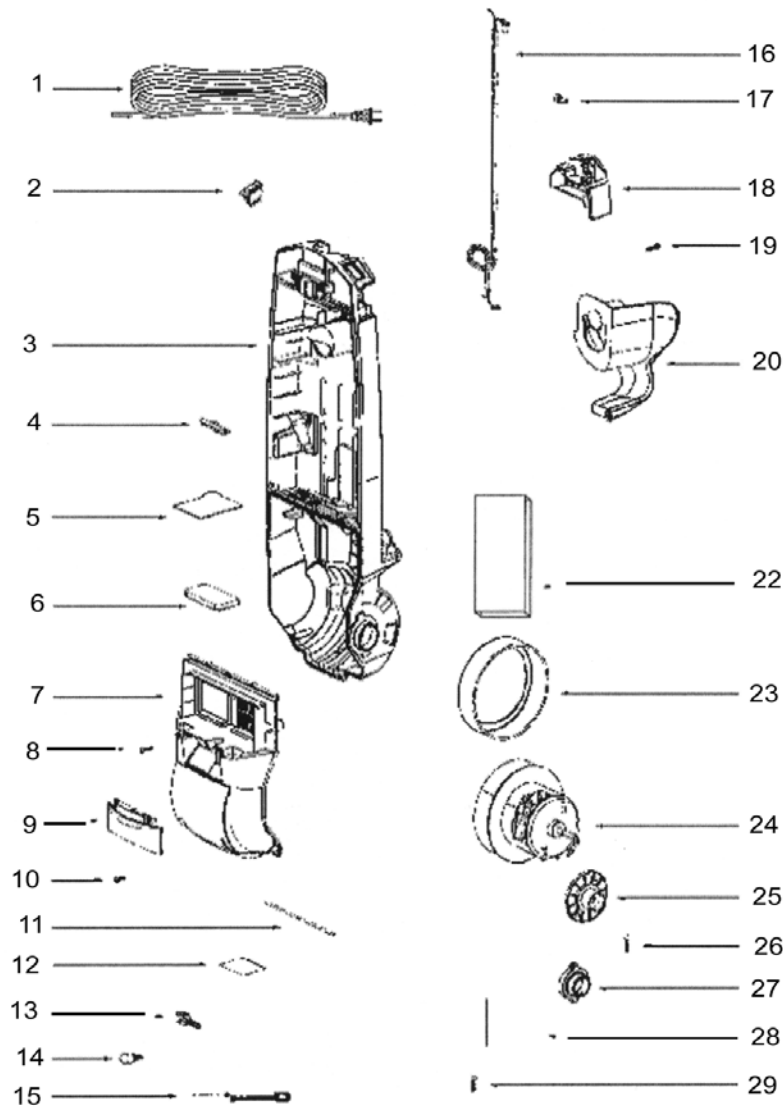

EUREKA UPRIGHTS

2900 Series

Model: 2903A

BASE & HOOD

Index	Part #	Description
1	E-72472355N	Knob - Height Adj
2	E-73114	Felt - Base
3	E-620721	Base Assembly
4	E-54943	Spring Package
5	E-72521119N	Wheel Carriage
6	E-71478	Axle - Front
7	E-39173119N	Wheel - Front
8	E-61120B	Belt Pkg Assy - Style U Ext
9	E-38063	Guard - Belt
10	E-546692	Screw Package
11	E-620735	Hood Assembly
12	E-71574	Spring - Handle Release

Index	Part #	Description
13	E-72473355N	Handle Release
14	E-5323827	Screw Package
15	E-71487	Clamp - Motor
16	E-544322	Pkg - Retaining Ring
17	E-72117119N	Wheel - Rear
18	E-721131	Bushing - Axle
19	E-38590A	Axle - Rear
20	E-73289	Belt Cap Assy
21	E-73114	Felt - Base
22	E-602513	12" Disturbulator Assy
23	E-72474355N	Furniture Guard
24	E-73435	Base Hose Assy

PHONE: 1-800-822-7467 **FAX:** 847-647-0534 **E-MAIL:** sales@hescoinc.com **WEB:** www.hescoinc.com

EUREKA UPRIGHTS

2900 Series

Model: 2903A

MAIN BODY

Index	Part #	Description
1	E-3958521	Supply Cord & Terminal
2	E-394551	Switch - Rocker
3	E-73547A	Rear Housing Assy
4	E-73117355N	Clip - Filter
5	E-73225	Shield - Wiring
6	E-72469	Filter
7	E-620742	Motor Cover
9	E-72468313N	Lens
10	E-546692	Screw Package
11	E-725221	Gasket - Motor Cover
13	E-38828B5	Headlight Assembly
14	E-579402	Lamp - Headlight
15	E-61663	Thermostat & Terminal Assy

PHONE: 1-800-822-7467 FAX: 847-647-0534 E-MAIL: sales@hescoinc.com WEB: www.hescoinc.com

EUREKA UPRIGHTS

2900 Series

Model: 2903A

HANDLE

Index	Part #	Description
1	E-72221355N	Cap - Handle
2	E-73448	Upper Handle Assembly
3	E-72658355N	Clip - Wand
4	E-730021	Gasket
5	E-620769	Bag Cover & Graphics Assy
6	E-72539355N	Bracket - Bag-in-Place
7	E-72455	Spring - Bag-in-Place
8	E-72454355N	Lever - Bag-in-Place
9	E-70864A355N	Hook - Cord
10	E-5323846	Screw Package
11	E-61515B	Paper Bag Package-Style J