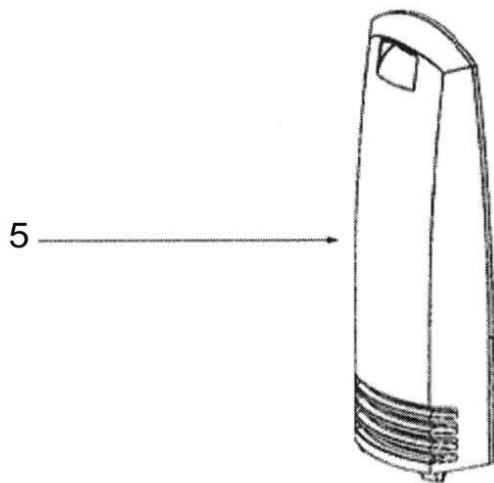

PHONE: 1-800-822-7467 **FAX:** 847-647-0534 **E-MAIL:** sales@hescoinc.com **WEB:** www.hescoinc.com

EUREKA UPRIGHTS

2900 Series

Model: 2903A

MAIN BODY

Index	Part #	Description
1	E-3958521	Supply Cord & Terminal
2	E-394551	Switch - Rocker
3	E-73547A	Rear Housing Assy
4	E-73117355N	Clip - Filter
5	E-73225	Shield - Wiring
6	E-72469	Filter
7	E-620742	Motor Cover
9	E-72468313N	Lens
10	E-546692	Screw Package
11	E-725221	Gasket - Motor Cover
13	E-38828B5	Headlight Assembly
14	E-579402	Lamp - Headlight
15	E-61663	Thermostat & Terminal Assy

Index	Part #	Description
16	E-73001	Cord & Terminal Assy
17	E-601921	Wire Splice 5
18	E-72456355N	Cover Switch
19	E-5323827	Screw Package
20	E-72463355N	Hose Holder - Lower
23	E-72476119N	Gasket - Motor Can
24	E-620751	Motor Assembly
25	E-72434119N	Motor Adjustment Ring
26	E-72650119N	Bushing - Motor
27	E-62082	Screw Package
28	E-73526	Shield - Motor
29	E-618033	Screw Package
30	E-72443	Thermostat Clip

PHONE: 1-800-822-7467 FAX: 847-647-0534 E-MAIL: sales@hescoinc.com WEB: www.hescoinc.com

EUREKA UPRIGHTS

2900 Series

Model: 2903A

HANDLE

Index	Part #	Description
1	E-72221355N	Cap - Handle
2	E-73448	Upper Handle Assembly
3	E-72658355N	Clip - Wand
4	E-730021	Gasket
5	E-620769	Bag Cover & Graphics Assy
6	E-72539355N	Bracket - Bag-in-Place
7	E-72455	Spring - Bag-in-Place
8	E-72454355N	Lever - Bag-in-Place
9	E-70864A355N	Hook - Cord
10	E-5323846	Screw Package
11	E-61515B	Paper Bag Package-Style J

Model: 2903A

ATTACHMENTS

Index	Part #	Description
1	E-6186510	Hose Assembly
2	E-72459313N	Adapter - Hose
3	E-71492A	Nesting Wand Assembly
4	E-71956A355N	Wand - Crevice
5	E-71973119N	Wand - Outer
6	E-28472A355N	Coupling - Hose
7	E-609903	Combination Brush Bristled
8	E-73012	Package - Hardware