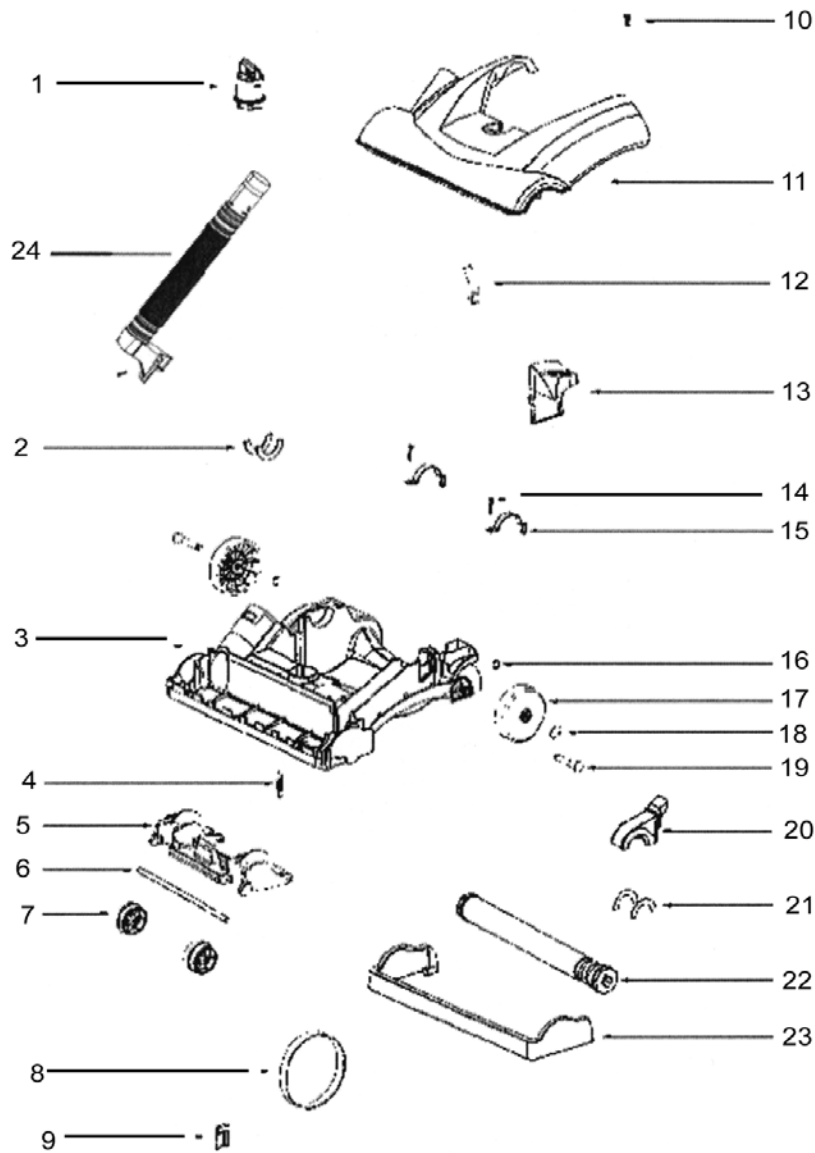

EUREKA UPRIGHTS

2900 Series

Model: 2903A

BASE & HOOD

Index	Part #	Description
1	E-72472355N	Knob - Height Adj
2	E-73114	Felt - Base
3	E-620721	Base Assembly
4	E-54943	Spring Package
5	E-72521119N	Wheel Carriage
6	E-71478	Axle - Front
7	E-39173119N	Wheel - Front
8	E-61120B	Belt Pkg Assy - Style U Ext
9	E-38063	Guard - Belt
10	E-546692	Screw Package
11	E-620735	Hood Assembly
12	E-71574	Spring - Handle Release

Index	Part #	Description
13	E-72473355N	Handle Release
14	E-5323827	Screw Package
15	E-71487	Clamp - Motor
16	E-544322	Pkg - Retaining Ring
17	E-72117119N	Wheel - Rear
18	E-721131	Bushing - Axle
19	E-38590A	Axle - Rear
20	E-73289	Belt Cap Assy
21	E-73114	Felt - Base
22	E-602513	12" Disturbulator Assy
23	E-72474355N	Furniture Guard
24	E-73435	Base Hose Assy

PHONE: 1-800-822-7467 **FAX:** 847-647-0534 **E-MAIL:** sales@hescoinc.com **WEB:** www.hescoinc.com

EUREKA UPRIGHTS

2900 Series

Model: 2903A

MAIN BODY

Index	Part #	Description
1	E-3958521	Supply Cord & Terminal
2	E-394551	Switch - Rocker
3	E-73547A	Rear Housing Assy
4	E-73117355N	Clip - Filter
5	E-73225	Shield - Wiring
6	E-72469	Filter
7	E-620742	Motor Cover
9	E-72468313N	Lens
10	E-546692	Screw Package
11	E-725221	Gasket - Motor Cover
13	E-38828B5	Headlight Assembly
14	E-579402	Lamp - Headlight
15	E-61663	Thermostat & Terminal Assy

Model: 2903A

ATTACHMENTS

Index	Part #	Description
1	E-6186510	Hose Assembly
2	E-72459313N	Adapter - Hose
3	E-71492A	Nesting Wand Assembly
4	E-71956A355N	Wand - Crevice
5	E-71973119N	Wand - Outer
6	E-28472A355N	Coupling - Hose
7	E-609903	Combination Brush Bristled
8	E-73012	Package - Hardware