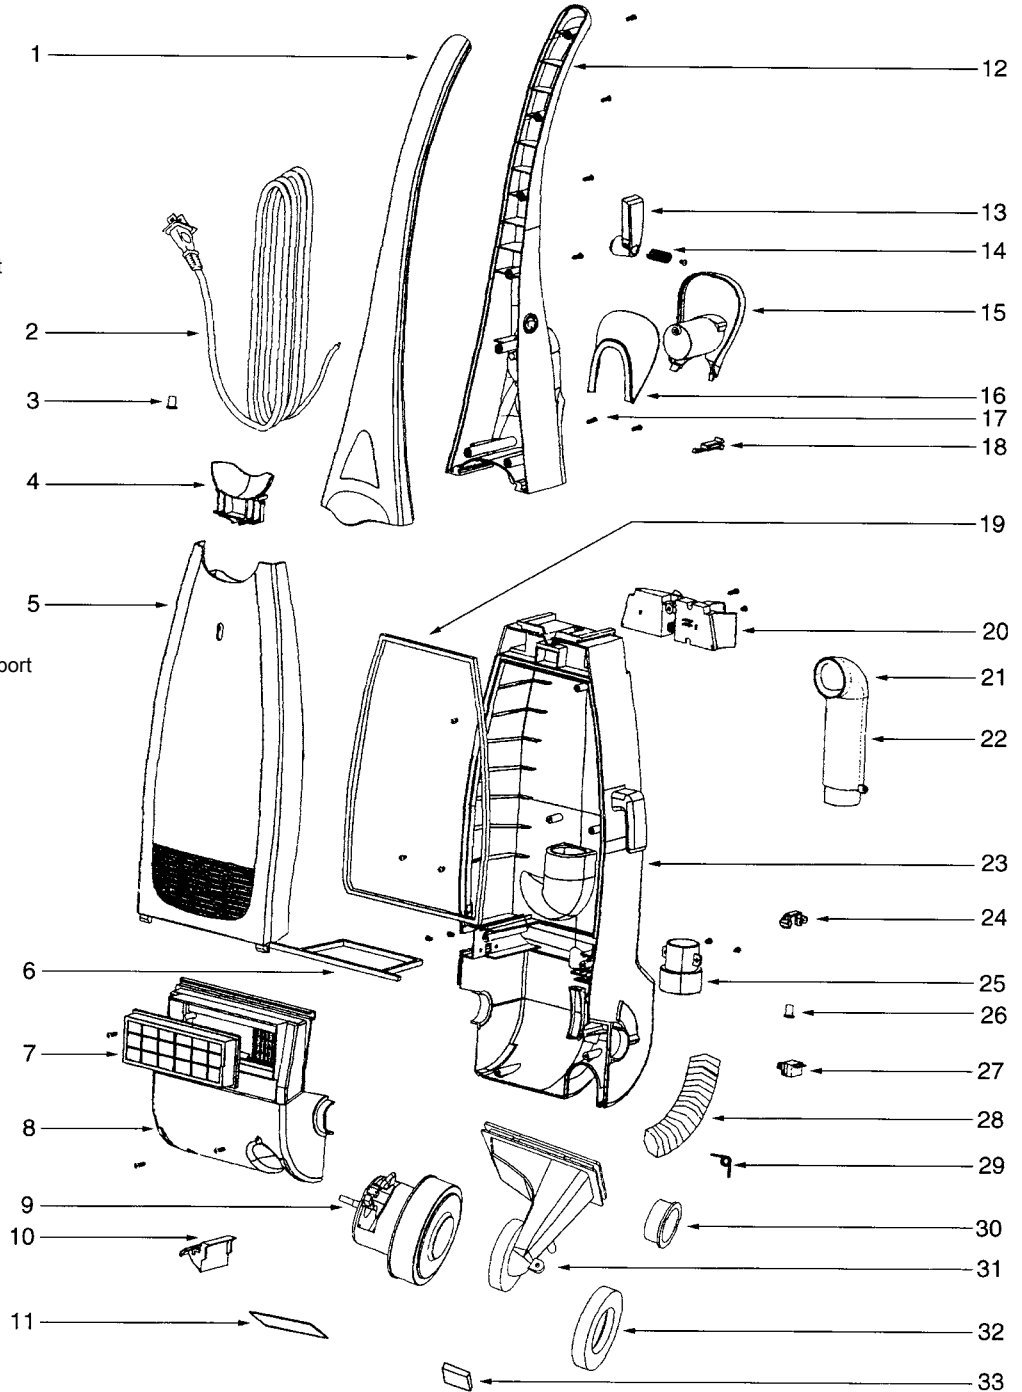

EUREKA UPRIGHTS

2200 Series

Models: 2270B

- 1..... E-61631Height adjustment knob
- 2..... E-616121Hood
- 3..... E-61613Belt cap
- 4..... E-61540Brush roll assembly
- 5..... E-61616Rear wheel
- 6..... E-61615Rear wheel shaft
- 7..... E-61520Belt, style J, 2 pk
- 8..... E-61622Gasket
- 9..... E-61623Front wheel
- 10..... E-61624Front wheel shaft
- 11..... E-61630Handle release pedal
- 12..... E-61629Spring
- 13..... E-61628Switc support
- 14..... E-61614Clamp
- 15..... E-61617Furniture guard
- 16..... E-61619Clip ring
- 17..... E-61620Base
- 18..... E-61803screw, 5 pk
- 19..... E-61621Adjust frame
- 20..... E-61627Wheel carriage
- 21..... E-61626Spring
- 22..... E-61625Spring plate

EUREKA UPRIGHTS

2200 Series

Models: 2270B

- 1..... E-616361Handle cover
- 2..... E-61637Power cord
- 3..... E-61664Power cord jacket
- 4..... E-61638Bag cover latch
- 5..... E-616391Bag cover
- 6..... E-61646Air inlet gasket
- 7..... E-61850B-4.....HEPA filter
- 8..... E-616421Motor cover
- 9..... E-61632Motor assembly
- 10..... E-61641switch pedal
- 11..... E-61530Filter
- 12..... E-61660Handle
- 13..... E-61659Cord hook
- 14..... E-61658Spring
- 15..... E-61657Dusting brush support
- 16..... E-61656Hose frame
- 17..... E-61799Screw, 5 pk
- 18..... E-61655Clip
- 19..... E-61654Bag cover gasket
- 20..... E-61652Tool caddy
- 21..... E-61653Air tube
- 22..... E-61648Air tube connector
- 23..... E-61650Rear housing
- 24..... E-61644switch cover
- 25..... E-61651Hose cuff
- 26..... E-61647Power cord jacket
- 27..... E-61645Switch
- 28..... E-61649Compression hose
- 29..... E-61643Torsion spring
- 30..... E-61633Grommet
- 31..... E-61634Air duct with filter support
- 32..... E-61635Air duct gasket
- 33..... E-61663Thermostat

EUREKA UPRIGHTS

2200 Series

Models: 2270B

- 1..... E-61535Hose assembly
- 2..... E-61531Extension wand
- 3..... E-61515Disposable bag, style J, 3 pk
- 4..... E-61537Upholstery nozzle
- 5..... E-61532Crevice nozzle
- 6..... E-61536Dusting brush