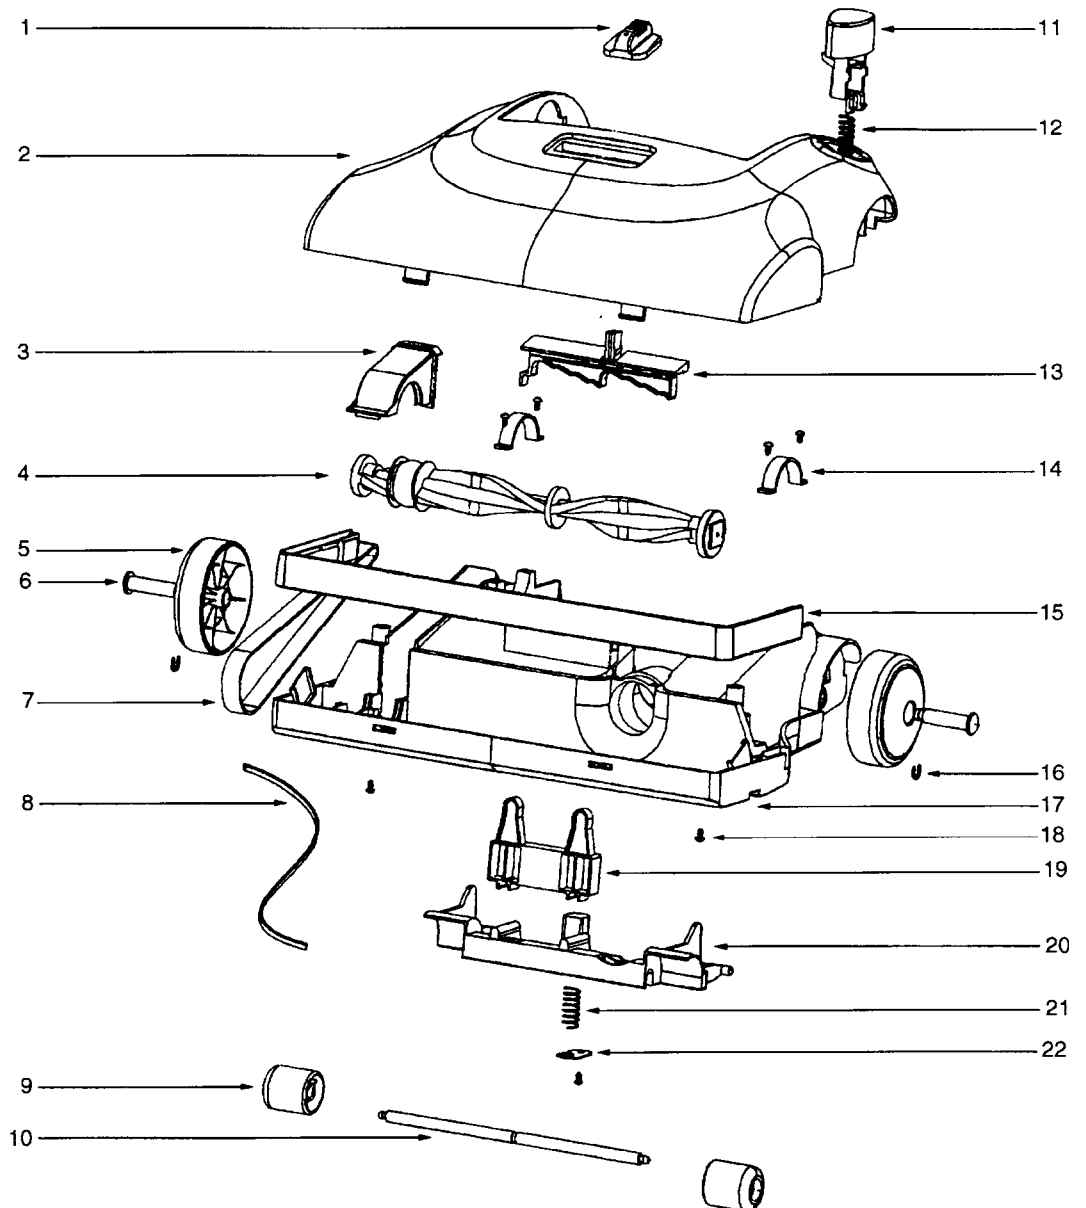

EUREKA UPRIGHTS

2200 Series

Models: 2270B

- 1..... E-61631Height adjustment knob
- 2..... E-616121Hood
- 3..... E-61613Belt cap
- 4..... E-61540Brush roll assembly
- 5..... E-61616Rear wheel
- 6..... E-61615Rear wheel shaft
- 7..... E-61520Belt, style J, 2 pk
- 8..... E-61622Gasket
- 9..... E-61623Front wheel
- 10..... E-61624Front wheel shaft
- 11..... E-61630Handle release pedal
- 12..... E-61629Spring
- 13..... E-61628Switc support
- 14..... E-61614Clamp
- 15..... E-61617Furniture guard
- 16..... E-61619Clip ring
- 17..... E-61620Base
- 18..... E-61803screw, 5 pk
- 19..... E-61621Adjust frame
- 20..... E-61627Wheel carriage
- 21..... E-61626Spring
- 22..... E-61625Spring plate

EUREKA UPRIGHTS

2200 Series

Models: 2270B

- 1..... E-616361Handle cover
- 2..... E-61637Power cord
- 3..... E-61664Power cord jacket
- 4..... E-61638Bag cover latch
- 5..... E-616391Bag cover
- 6..... E-61646Air inlet gasket
- 7..... E-61850B-4.....HEPA filter
- 8..... E-616421Motor cover
- 9..... E-61632Motor assembly
- 10..... E-61641switch pedal
- 11..... E-61530Filter
- 12..... E-61660Handle
- 13..... E-61659Cord hook
- 14..... E-61658Spring
- 15..... E-61657Dusting brush support
- 16..... E-61656Hose frame
- 17..... E-61799Screw, 5 pk
- 18..... E-61655Clip
- 19..... E-61654Bag cover gasket
- 20..... E-61652Tool caddy
- 21..... E-61653Air tube
- 22..... E-61648Air tube connector
- 23..... E-61650Rear housing
- 24..... E-61644switch cover
- 25..... E-61651Hose cuff
- 26..... E-61647Power cord jacket
- 27..... E-61645Switch
- 28..... E-61649Compression hose
- 29..... E-61643Torsion spring
- 30..... E-61633Grommet
- 31..... E-61634Air duct with filter support
- 32..... E-61635Air duct gasket
- 33..... E-61663Thermostat