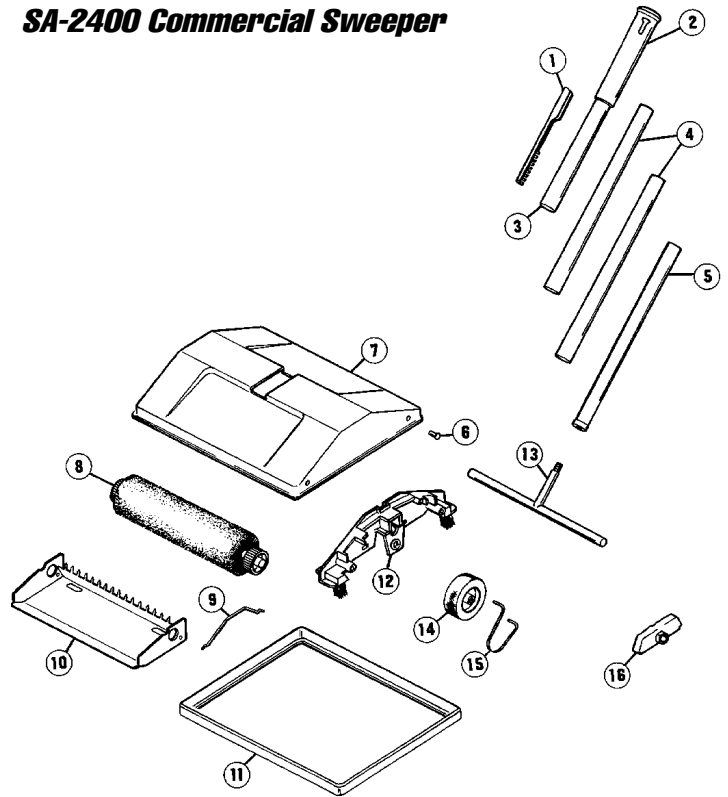

Model: SA-2400 Commercial Sweeper, SA-2600 Dual Brush Commercial Sweeper

- 1 BI-2561 Brush Comb
- 2 BI-4155 Handle Grip
- 3 N/A Handle Grip Section
- 4 N/A Handle Center Section
- 5 BI-0287 Handle and Plug Assembly
- 6 BI-6003 Rivet
- 7 N/A Top
- 8 BI-1170 Brush and Pulley Assembly
- 9 BI-8437 Pan Spring
- 10 BI-6792 Pan
- 11 BI-0370 Guard
- 12 N/A Case End Assembly
- 13 BI-0317 Bail Assembly
- 14 BI-9772 Wheel Assembly
- 15 BI-0165 Axle, wheel
- 16 N/A Bail Stay

SA-2400 Commercial Sweeper

- 1 BI-4155 Grip
- 2 N/A Handle Grip Section
- 3 N/A Handle Center Section
- 4 BI-0006 Handle and Plug Assembly
- 5 BI-0315 Bail Assembly
- 6 BI-8623 Bail Stay
- 7 N/A Cover, stencilled
- 8 BI-0395 Bumper Band
- 9 BI-4006 Nail, 1 1/2
- 10 BI-1772 End Cap Assembly, left side
- 11 BI-0162 Axle, center wheels
- 12 BI-0251 Baffle
- 13 BI-1184 Brush Assembly
- 14 BI-8439 Spring, pan, right side
- 15 BI-1179 Corner Brush
- 16 N/A Pan
- 17 BI-8438 Spring, pan, left side
- 18 BI-9014 Washer
- 19 N/A Case End Assembly
- 20 BI-8440 Spring, wheel
- 21 BI-9773 Wheel Assembly
- 22 BI-9770 Wheel Assembly
- 23 BI-6003 Rivet
- 24 BI-1784 End Cap Assy, right side
- 25 BI-1172 Brush Assembly
- 26 BI-6009 Rivet
- 27 BI-8442 Axle Spring Float
- 28 BI-2561 Brush Comb