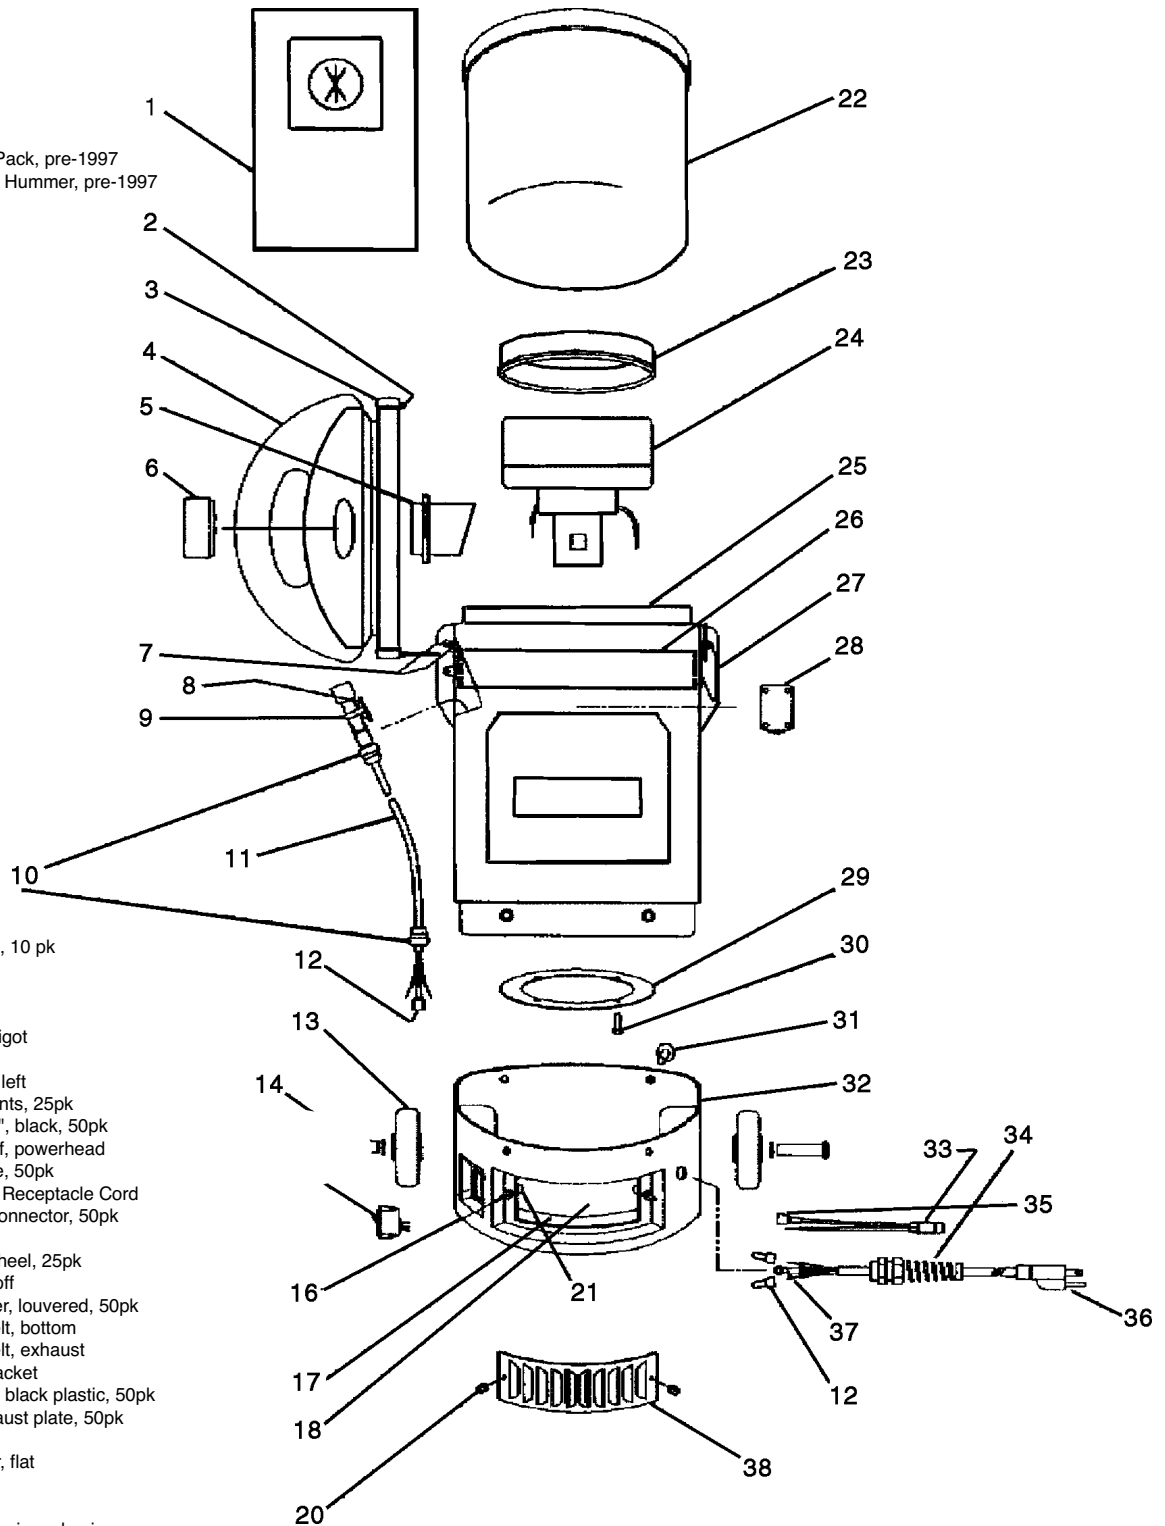

ELKY PRO

Portable Backpack Vac

Model: HAR-002

HARNESSES

- HAR-145 For Lite Vac BackPack, pre-1997
- HAR-145C For Elky Pro or Li'l Hummer, pre-1997
- HAR-101 For post-1997

- 1 COM-00272 Paper Bags, 10 pk
- 2 HAR-140 Right Strike
- 3 HAR-141 Bumper
- 4 HAR-105 Lid
- 5 HAR-272 Flanged Spigot
- 6 HAR-143 Lid Insert
- 7 HAR-116 Latch Assy, left
- 8 HAR-398 Cradle Mounts, 25pk
- 9 HAR-181 cable Tie, 8", black, 50pk
- 10 HAR-190 Strain Relief, powerhead receptacle, 50pk
- 11 HAR-150 Powerhead Receptacle Cord
- 12 HAR-2988 Crimp-on Connector, 50pk
- 13 HAR-123 Wheel, rear
- 14 HAR-122 Bolt, rear wheel, 25pk
- 15 HAR-137 Switch, on/off
- 16 HAR-132 Plate Spacer, louvered, 50pk
- 17 HAR-600 Insulator Felt, bottom
- 18 HAR-500 Insulator Felt, exhaust
HAR-010 Exhaust Bracket
- 20 HAR-139 Thumb Nut, black plastic, 50pk
- 21 HAR-126 Screw, exhaust plate, 50pk
- 22 HAR-120 Cloth Bag
- 23 HAR-230 Filter, motor, flat
- 24 HAR-210052 Motor Assy
- 25 HAR-103 Housing
- 26 HAR-099 Bracket, housing, aluminum
- 27 HAR-114 Latch, right
- 28 HAR-127 Caster, front
- 29 HAR-274 Motor Plate
- 30 HAR-125 Screw, motor, 50pk
- 31 HAR-138 Bolt, end cap, 50pk
- 32 HAR-104 End Cap

- 33 HAR-320 Thermal Protector
- 34 HAR-267 Strain Relief, spring type
- 35 HAR-450 Slide Connector, 25pk
- 36 HAR-315S Stub Cord, black
- 37 HAR-451 Ground Eye, 50pk
- 38 HAR-107 Exhaust Cover Plate, louvered

- HAR-115 Left Strike
- HAR-150A Powerhead Receptacle Kit,
cord, cradle mount, tie & strain
- HAR-172 Cord Holder, buckle style
- HAR-413 Cord Holder, velcro
- HAR-315 extension Cord, 50', 16/3, orange