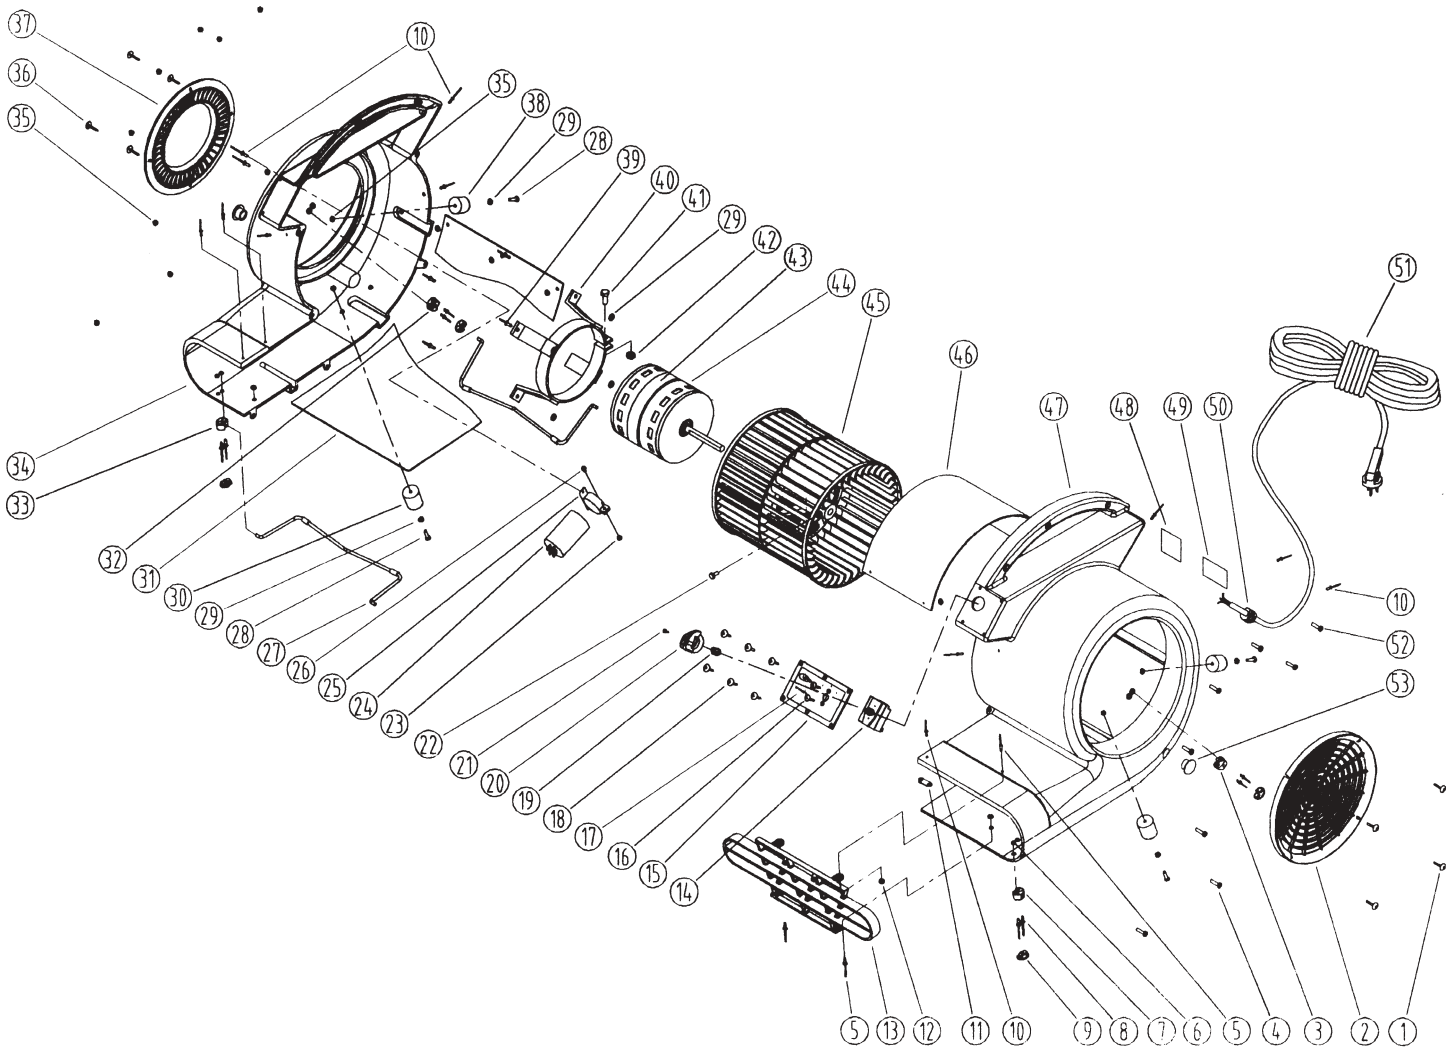

# CARPET DRYER

Model: COM-N45 "Airmover"

- |    |           |                           |    |            |                          |
|----|-----------|---------------------------|----|------------|--------------------------|
| 1  | COM-13649 | Self-tapping screw        | 27 | COM-30115  | Stand                    |
| 2  | COM-30107 | Left net, vent, intake    | 28 | COM-13475  | Screw                    |
| 3  | COM-3012A | Block, stand, right rear  | 29 | COM-13030  | Washer, plain            |
| 4  | COM-13613 | Screw                     | 30 | COM-30125  | Rubber, stand            |
| 5  | COM-13647 | Rivet                     | 31 | COM-30118  | Plate, chamber           |
| 6  | COM-13653 | Washer                    | 32 | COM-30200A | Block, stand, left rear  |
| 7  | COM-30102 | Block, stand, right front | 33 | COM-30200  | Block, stand, left front |
| 8  | COM-13645 | Rivet                     | 34 | COM-30100  | Housing, left            |
| 9  | COM-30124 | Rubber, block, stand      | 35 | COM-13022  | Nut                      |
| 10 | COM-13485 | Rivet                     | 36 | COM-13640  | Self-tapping screw       |
| 11 | COM-30119 | Connecting plate          | 37 | COM-30110  | Right net, vent, intake  |
| 12 | COM-13482 | Washer, plain             | 38 | COM-30114  | Rubber, stand            |
| 13 | COM-30112 | Net, vent, outlet         | 39 | COM-13648  | Rivet                    |
| 14 | COM-30180 | Switch                    | 40 | COM-30011  | Clamp, motor             |
| 15 | COM-30103 | Plate, rotary switch      | 41 | COM-13657  | Screw                    |
| 16 | COM-13658 | Screw                     | 42 | COM-13503  | Nut                      |
| 17 | COM-30500 | Label, switch             | 43 | COM-30116  | Gasket, motor            |
| 18 | COM-13644 | Screw                     | 44 | COM-30162  | Motor, 115V, 3/4 HP      |
| 19 | COM-30105 | Holder, switch            | 45 | COM-30010  | Wheel, 9 inch            |
| 20 | COM-30104 | Rotator, switch           | 46 | COM-30118A | Plate, chamber           |
| 21 | COM-13651 | Screw                     | 47 | COM-30101  | Housing, right           |
| 22 | COM-13656 | Screw                     | 50 | COM-30182  | Power bushing            |
| 23 | COM-13609 | Nut                       | 51 | COM-30183  | Power cable              |
| 24 | COM-30142 | Capacitor                 | 52 | COM-13636  | Screw                    |
| 25 | COM-30014 | Clamp, capacitor          | 53 | COM-30122  | Cover, Axle              |
| 26 | COM-13642 | Screw                     |    |            |                          |