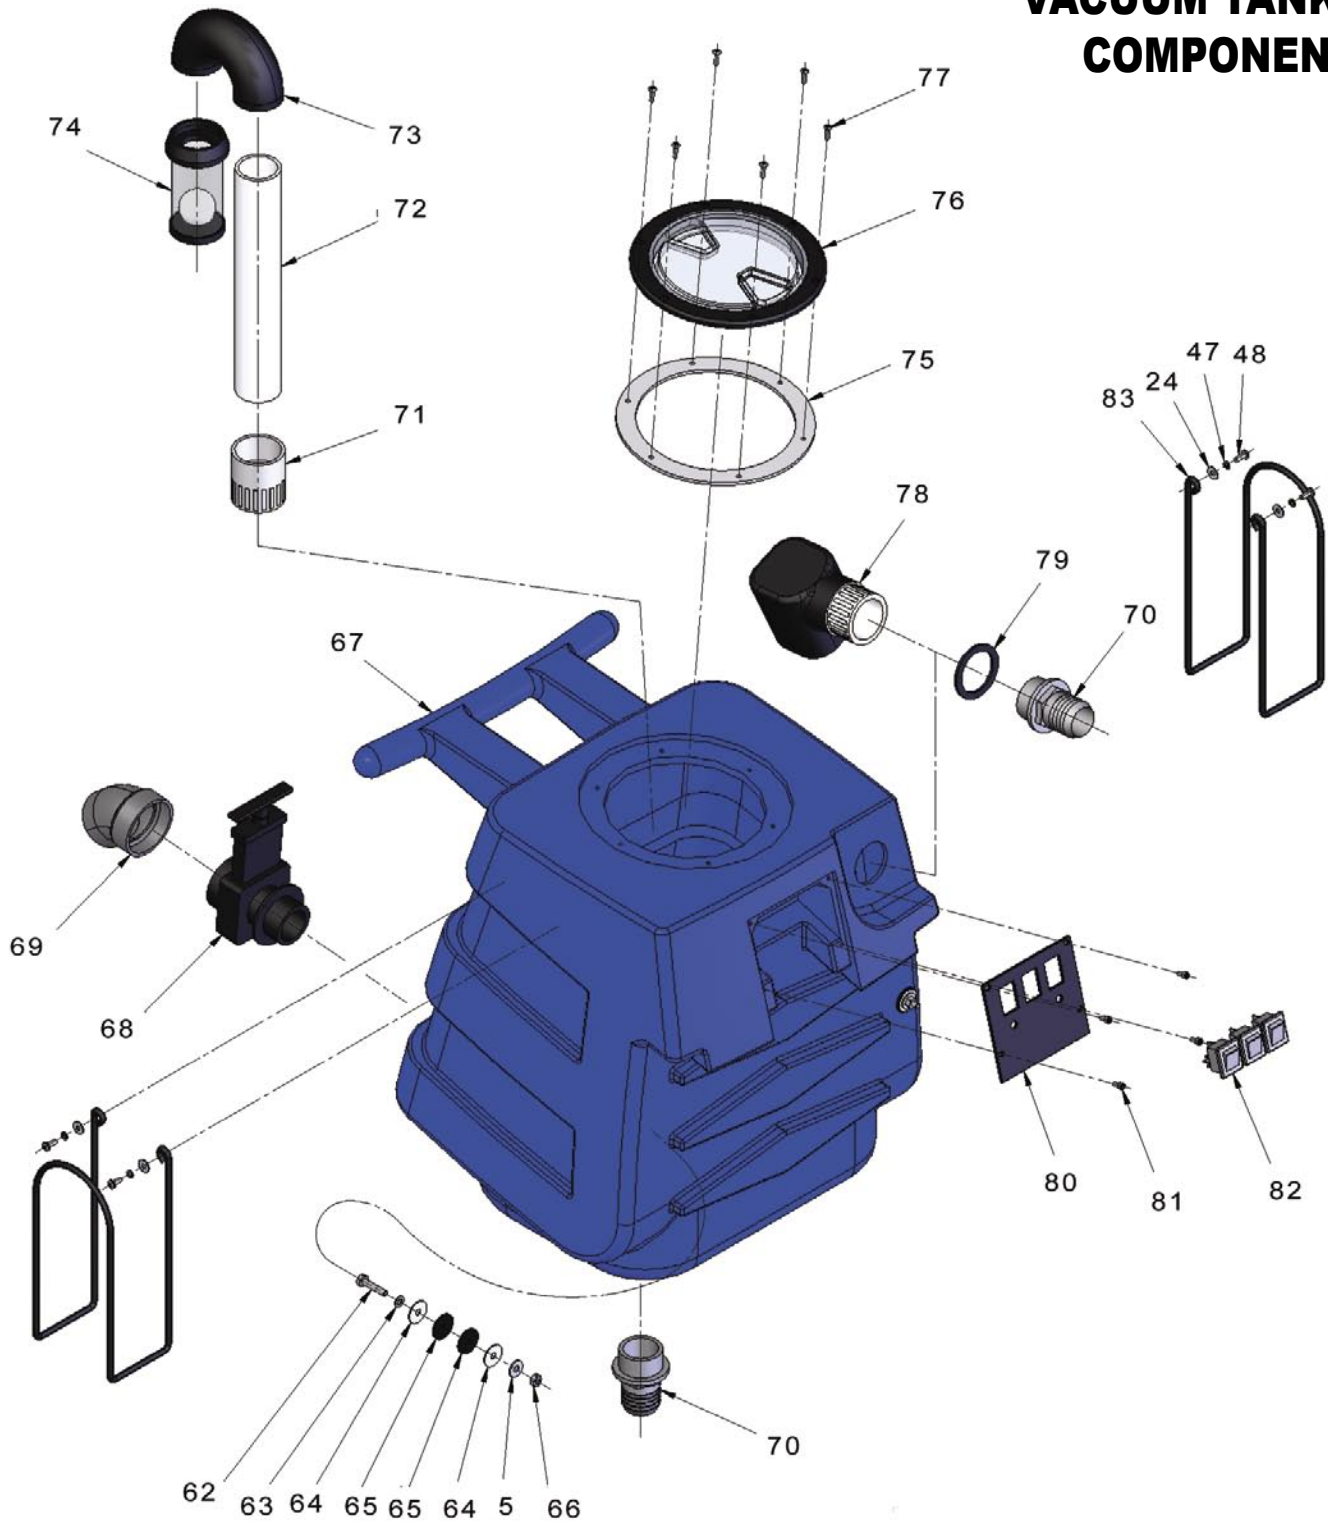

Model: COM-9020

VACUUM TANK & COMPONENTS

ELKY PRO

EXTRACTORS

Model: COM-9020

Index	Part No.	Description
1	COM-P756	Base, Firebird
2	COM-H296	Cooling Fan Wire Guard
3	COM-H206	Screw, Hex Hd, Self-tapping, #10-32 x 1/2" Lg
4	COM-H253	Plate, Dual Manifold, 9" x 13"
5	COM-H210	Washer, Flat, 1/4"
6	COM-H202	Bolt, Hex Hd, 1/4-20 x 3/4" Lg
7	COM-H216	Locknut, 1/4-20 Hex, Nylon insert
8	COM-P735	Single Manifold
9	COM-G004	Gasket, Vacuum Motor
10	COM-C301	Motor, 2-stage 115V
11	COM-217	Hose Clamp
12	COM-G059	Exhaust Boot, Plastisol
13	COM-H768	Bolt, 1/4-20 x 3/4" Lg, Serrated Flange
14	COM-H500	2-stage Vacuum Support
15	COM-H201	Bolt, 1/4-20 x 1/2" Lg, Hex hd
16	COM-PH628-08	Hose, 2" Vacuum x 8" Lg
17	COM-PH627	Hose, 1 1/2" Vacuum x 22" Lg
18	COM-H300	Hose Cuff, 1 1/2"
19	COM-B160	Fitting, 1/2 Barb x 3/8 FM Swivel
20	COM-H347	Hose Clamp
21	COM-PH615-21	Hose, 1/2" Kuritek x 21" Lg
22	COM-B172	90 Deg 1/2" B X 3/8" MP
23	COM-305	Pump, 100 psi
24	COM-H289	Washer, Flat, #10
25	COM-H273	Kep-nut, #10-32, Zinc
26	COM-H222	Screw, #10-32 x 1 1/4" Lg, Phil Pan Hd
27	COM-B105	Reducer, 3/8" M x 1/4" FM
28	COM-B136	90 Deg 1/4" M x M
29	COM-AH108S	Hose, 1/4" 22" Lg (with fittings)
30	COM-H224	Axle, 1/2" x 17 3/4" Lg
31	COM-H254	Washer, Axle, 5/8" ID
32	COM-H239	Wheel, 8"
33	COM-H219	1/2" Axel Cap
34	COM-H667	Caster, 3" Dia
35	COM-H342	Bolt, Hex Hd, 1/4-20 x 1" Lg
36	COM-H220	Cord Strain Relief Fitting
37	COM-H221	1/2" Steel Locknut
38	COM-E532	Powercord, gray, 14 gauge, 25"
39	COM-P757	Tank, solution
40	COM-G061	Cover, Solution tank
41	COM-H378	Bracket, Front hinge
42	COM-H770	Bolt, 1/4-20 x 1/2" Lg, Serrated Flange

Index	Part No.	Description
43	COM-H204	Bolt, 1/4-20 x 1 3/4 Lg Hex Head
44	COM-H912	Bracket, Rear latch (Spyder & Firebird)
45	COM-H922	Thumb screw, black plastic
46	COM-H602	"L" Bracket
47	COM-H877	#10 Lock washer
48	COM-H230	Screw, #10-32 x 1/2" Lg Phil Pan Hd
49	COM-B103	90 Deg 1/4 M x FM
50	COM-H876	1/2 Flat washer
51	COM-B107	Nipple, 1/4" Hex
52	COM-AH105	Hose, 3/8" Surge x 15 3/4" Lg
53	COM-H413	Washer, nylon
54	COM-B106	Nipple, 1/4" Close
55	COM-B111	Adapter, 1/4" M x 1/4" FM
56	COM-B102	Quick Disconnect, 1/4" Female
57	COM-B186	Elbow, 90 Deg, 3/8" M x FM
58	COM-H299	Washer, .688 x 1.50 x .075
59	COM-B216	Nipple, 3/8" Close
60	COM-B210	Bushing, 1/2m x 3/8 fm
61	COM-B119A	Filter strainer, 1/2"
62	COM-H203	Hex bolt, 1/4-20 x 1 1/4" Lg
63	COM-H213	1/4" Lock washer
64	COM-H211	Washer, 1/4" ID x 1" OD
65	COM-G052	Buna Washer, 1 1/8" OD x 3/16" ID
66	COM-H215	1/4-20 Hex nut
67	COM-P758	Tank, vacuum
68	COM-H225	Drain valve, 1 1/2"
69	COM-H226	Drain spout, 45 Deg
70	COM-H229	Inlet fitting, PVC, gray, 1 1/2"
71	COM-H244	Adapter, PVC, 1 1/2"
72	COM-PH633-11	Pipe, PVC, 1 1/2 x 11" Lg
73	COM-P755	Elbow for float assembly
74	COM-H235	Float cage
75	COM-G060	Vacuum Lid Gasket
76	COM-G056	Lid, vacuum tank
77	COM-H304	Screw, #8-32 x 5/8" Lg, Phil Oval
78	COM-A925	Inlet elbow assembly
79	COM-G001	Gasket, inlet, 1 1/2"
80	COM-H326	Switch plate, 3-hole
81	COM-H246	Screw, #8-32 x 3/8" Lg, Socket Hd Cap
82	COM-E515B	Switch, 2-position rocker
83	COM-H375	Hanger, Wire formed