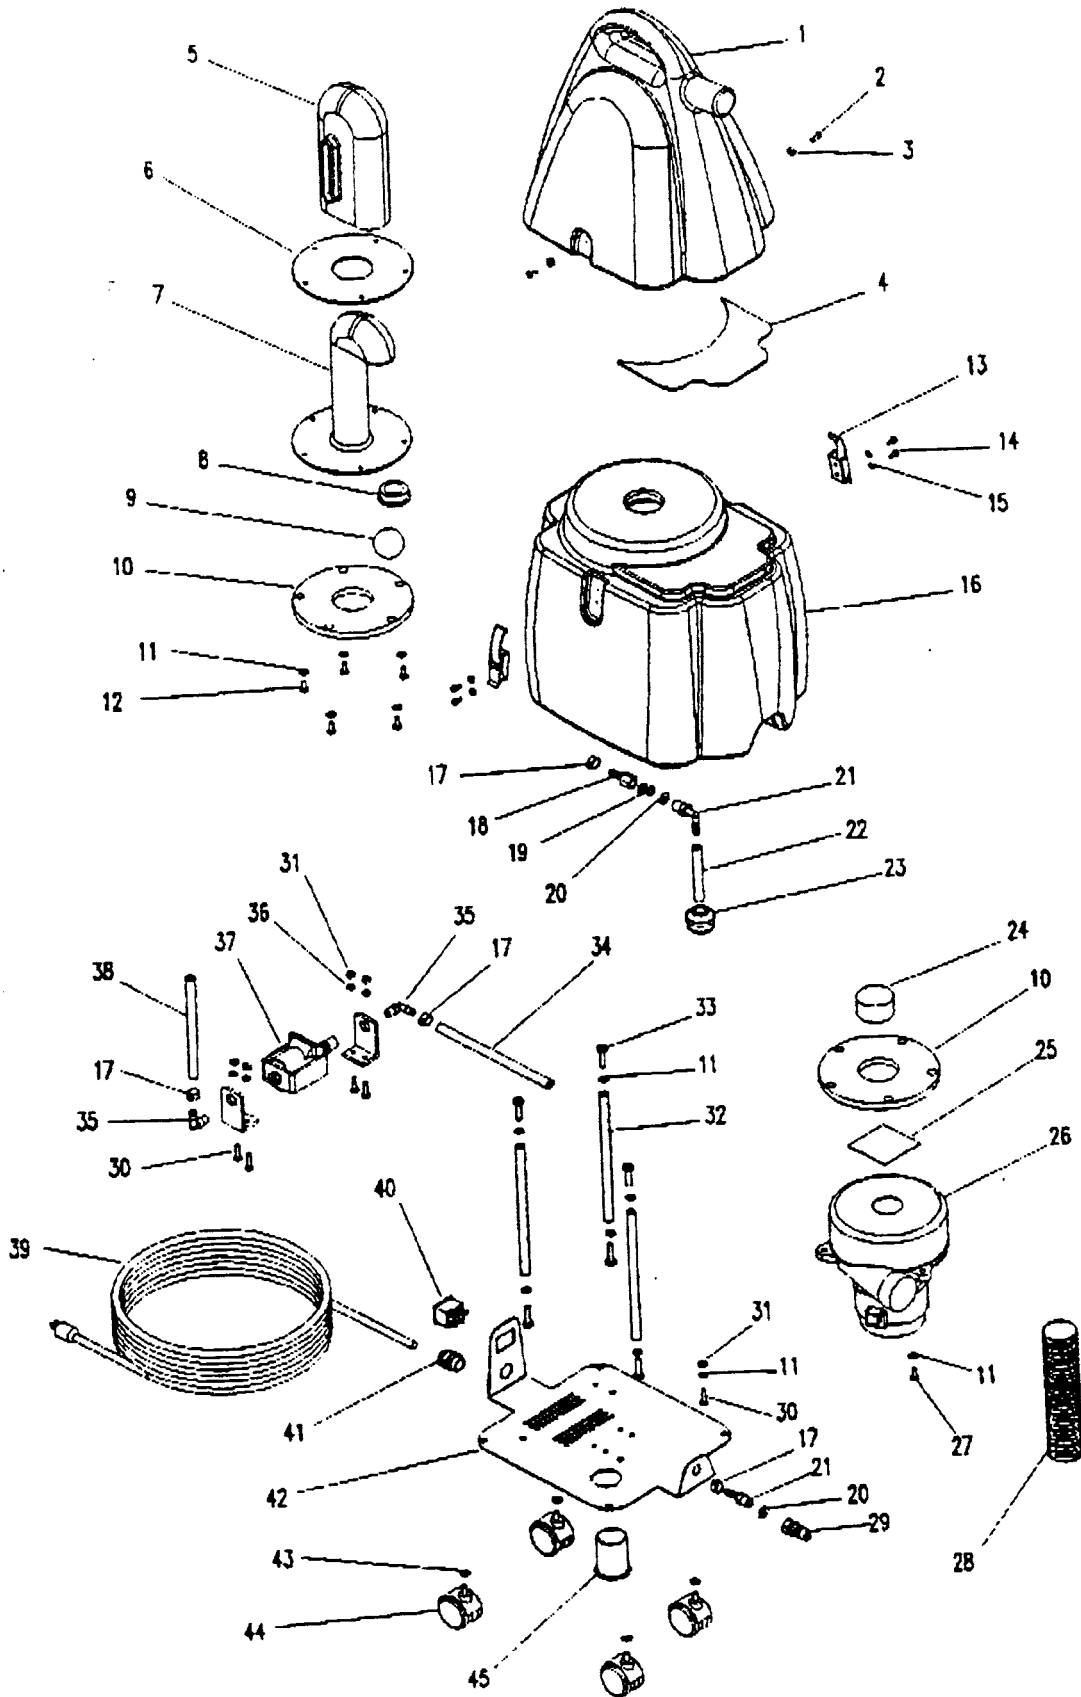

ELKY PRO

EXTRACTOR

Model: COM-3GSL

ELKY PRO

SPOTTER

Model: COM-3GSL

- | | |
|--|---|
| 1..... COM-77000.....Recovery tank | 25..... COM-70002.....Screen, vac motor intake |
| 2..... COM-71002.....Screw | 26a..... L-11611400.....Vacuum motor, 115V |
| 3..... COM-47000.....Latch keeper | 26b..... Vacuum motor, 230VAC |
| 4..... COM-38002.....Gasket, solution tank fill opening | 27..... COM-71005.....Screw |
| 5..... COM-14000.....Cup, ball float | 28..... COM-40004.....Hose, vac motor exhaust |
| 6..... COM-38000.....Gasket, recovery tank float shutoff | 29..... COM-33004.....Fitting |
| 7..... COM-82000.....Vac stack tube | 30..... COM-71001.....Screw |
| 8..... COM-07002.....Bushing, float shutoff | 31..... COM-57000.....Nut |
| 9..... COM-07001.....Ball, float shutoff | 32..... COM-6000.....Post, vac motor mount |
| 10..... COM-38001.....Gasket, vac motor | 33..... COM-71003.....Screw |
| 11..... COM-87001.....Washer, #10 internal lock | 34..... TM-40001.....Hose |
| 12..... COM-71004.....Screw | 35..... COM-33003.....Fitting |
| 13..... COM-47000.....Latch, w/keeper | 36..... COM-87004.....Washer |
| 14..... COM-71000.....Screw | 37a..... COM-63000.....Pump, 55 psi, 115 VAC |
| 15..... COM-870003.....Washer, #8 internal star lock | 37b..... Pump, 55 psi, 230 VAC |
| 16..... COM-77001.....Solution tank | 38..... COM-40000.....Hose |
| 17..... COM-19001.....Clamp | 39..... COM-21000.....cord, 25 ft |
| 18..... COM-33000.....Fitting | 40..... COM-72000.....Switch, On/off |
| 19..... COM-59000.....O-ring | 41..... COM-70001.....Strain relief |
| 20..... COM-87002.....Washer | 42..... COM-62000.....Base plate |
| 21..... COM-33005.....Fitting | 43..... COM-87000.....Washer, 1/4 internal lock |
| 22..... COM-40005.....Hose | 44..... COM-17000.....Caster, 1 3/4 swivel |
| 23..... COM-70000.....Screw, 40 mesh | 45..... COM-75002.....Tube, vac motor exhaust |
| 24..... COM-35000.....Filter, vac motor foam | |