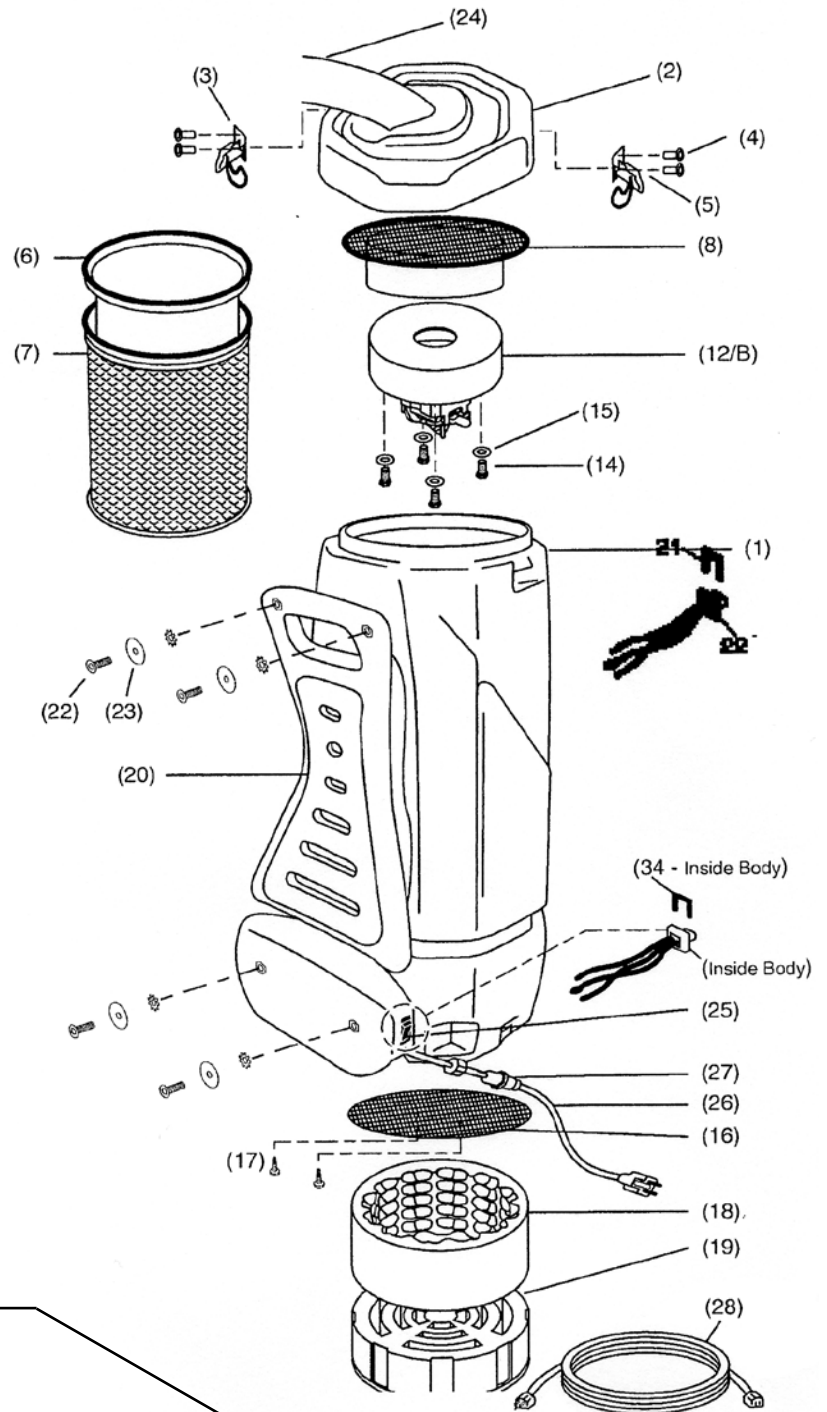

# BACKPACK VAC

Model: COM-2020

Index	Part No.	Description
1	COM-100001	Body, 10 quart
2	N/A	Lid
3	COM-100003	Lid latch
4	COM-100004	lid rivet
5	N/A	Lid rivet/washer
6	117	Microlined paper bag, 10 pack
7	PT-010	10 quart cloth bag
8	COM-100008	Dome filter with bag support
	COM-100219	Dome filter with bag support, HEPA
9	N/A	Dome filter rivet
10	N/A	Dome filter deflector plate
11	N/A	Dome filter deflector plate with trim/lock
12	COM-100012	Motor, 2 stage, 1.5 HP
14	COM-100014	Motor screws
15	COM-100015	Motor washers
16	COM-100016	Motor deflector
17	COM-100017	Motor deflector/screws
18	COM-100018	Sound filter/band
19	COM-100019	Duel cell noise filter
20	COM-100020	Cushion back pad
21	COM-100021	Shoulder and waist belt (not shown)
22	COM-100022	Shoulder and waist belt screws
23	COM-100023	Shoulder and waist belt washers
24	COM-100024	Vacuum hose - 4 ft - 1½ inch diameter (Must purchase swivel and straight cuffs)
25	COM-100025	On/off switch
26	COM-100026	17 inch cord with strain relief & nut
27	COM-100027	Strain Relief
28	COM-100028	50 foot electric cord
34	COM-100422	Power head connection kit
NOT ILLUSTRATED		
	COM-100195	Swivel cuff for vacuum hose
	COM-100155	Straight cuff for vacuum hose

Tool Kit - 1½" 2"

Index	Part No.	Description
1	COM-100029	2-piece, 2-bend aluminum wand
2	NA	Stretch hose
3	COM-100033	Crevice tool - 17 inch
4	NA	Round dust brush
5	COM-100031	5" upholstery tool
6	COM-100032	14" scalloped carpet tool
	COM-100034	Complete 1½ tool kit
	COM-100164	Power Nozzle