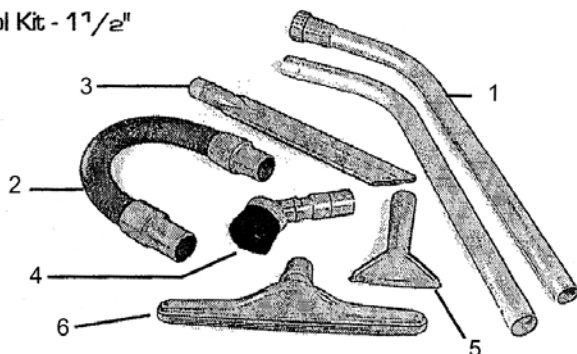

# BACKPACK VAC

Model: COM-2020

Index	Part No.	Description
1	COM-100001	Body, 10 quart
2	N/A	Lid
3	COM-100003	Lid latch
4	COM-100004	lid rivet
5	N/A	Lid rivet/washer
6	117	Microlined paper bag, 10 pack
7	PT-010	10 quart cloth bag
8	COM-100008	Dome filter with bag support
	COM-100219	Dome filter with bag support, HEPA
9	N/A	Dome filter rivet
10	N/A	Dome filter deflector plate
11	N/A	Dome filter deflector plate with trim/lock
12	COM-100012	Motor, 2 stage, 1.5 HP
14	COM-100014	Motor screws
15	COM-100015	Motor washers
16	COM-100016	Motor deflector
17	COM-100017	Motor deflector/screws
18	COM-100018	Sound filter/band
19	COM-100019	Duel cell noise filter
20	COM-100020	Cushion back pad
21	COM-100021	Shoulder and waist belt (not shown)
22	COM-100022	Shoulder and waist belt screws
23	COM-100023	Shoulder and waist belt washers
24	COM-100024	Vacuum hose - 4 ft - 1½ inch diameter (Must purchase swivel and straight cuffs)
25	COM-100025	On/off switch
26	COM-100026	17 inch cord with strain relief & nut
27	COM-100027	Strain Relief
28	COM-100028	50 foot electric cord
34	COM-100422	Power head connection kit
NOT ILLUSTRATED		
	COM-100195	Swivel cuff for vacuum hose
	COM-100155	Straight cuff for vacuum hose

Tool Kit - 1½" 2"

Index	Part No.	Description
1	COM-100029	2-piece, 2-bend aluminum wand
2	NA	Stretch hose
3	COM-100033	Crevice tool - 17 inch
4	NA	Round dust brush
5	COM-100031	5" upholstery tool
6	COM-100032	14" scalloped carpet tool
	COM-100034	Complete 1½ tool kit
	COM-100164	Power Nozzle