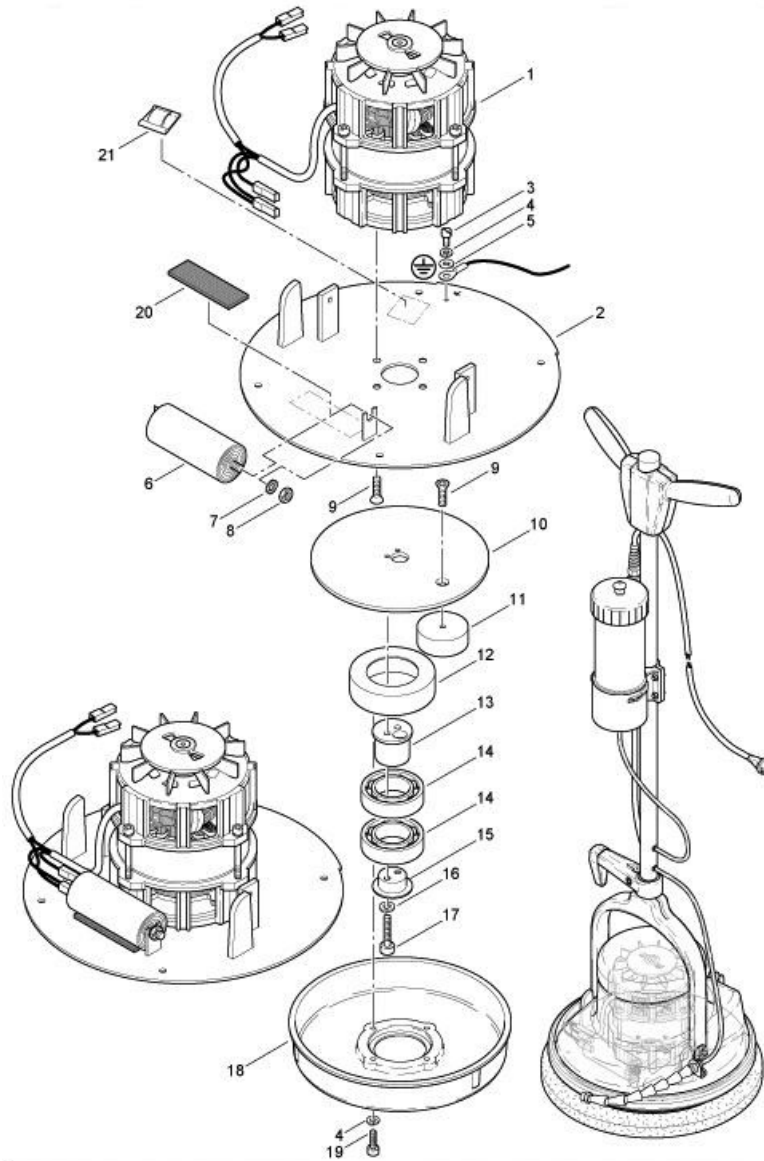

## MACHINE BASE

Index	Part #	Description
1	CF-718121	Motor Complete
2	CF-718130	Base Plate Complete
3	CF-P478C	Chees-head Screw
4	CF-P498C	Spring Washer M4
5	CF-P497D	Washer M4
6	CF-718124	Capacitor 12
7	CF-6610419	Lock Washer M8
8	CF-P491F	Hexagon Screw M8
9	CF-P480H	Countersunk Screw
10	CF-718141	Driving Plate to Counter Weight
11	CF-718142	Counter Weight

Index	Part #	Description
12	CF-718146	Bearing Flange
13	CF-715148	Excentric
14	CF-6426437	Ball Bearing
15	CF-718147	Excentric Cover
16	CF-P500D	Spring Washer M5
17	CF-P488K	Hexagon Screw
18	CF-718120	Driving Plate
19	CF-P486A	Hexagon Screw
20	CF-400139	Slide security
21	CF-P360	Cable Support

## HANDLE

Index	Part #	Description
1	CF-718203	Shaft Tube
2	CF-718910	Bottle Support
3	CF-718909	O-Ring
4	CF-P492G	Hexagon Nut M5
5	CF-P486I	Hexagon Screw
6	CF-718912	Solution Bottle
6a	CF-718907	Round Joint of Cover
7	CF-718201	Top Part Front Side
8	CF-718202	Top Part Back Side
9	CF-P480S	PT Screw
10	CF-718911	Operation Button
11	CF-718915	Bar to metering unit
12	CF-P489N	Split Pin
13	CF-718925	Pressure Valve
14	CF-P279K	Cable Grommet
15	CF-P279H	Conter Nut PG9
16	CF-P282	Main Cable VDE
17	CF-P275	Main Cable SEV
18	CF-718160	Pressure Hose
19	CF-718914	Screw-in Socket
20	CF-718161	Pressure Hose
21	CF-3711029	Cable Hook
22	CF-P490D	Hexagon Nut
23	CF-P486T	Hexagon Socket Screw
24	CF-718204	Turning Bar
25	CF-718205	Bearing Cover
26	CF-P486K	Hexagon Socket Screw
27	CF-P480N	Hexagon Socket Screw
28	CF-718207	Distance Piece
29	CF-718206	Ball Bearing
30	CF-P484B	Heavy Spring Pin
31	CF-P495F	Castellated Nut M5
32	CF-P500D	Lock Washer M5
33	CF-P496H	Washer M5