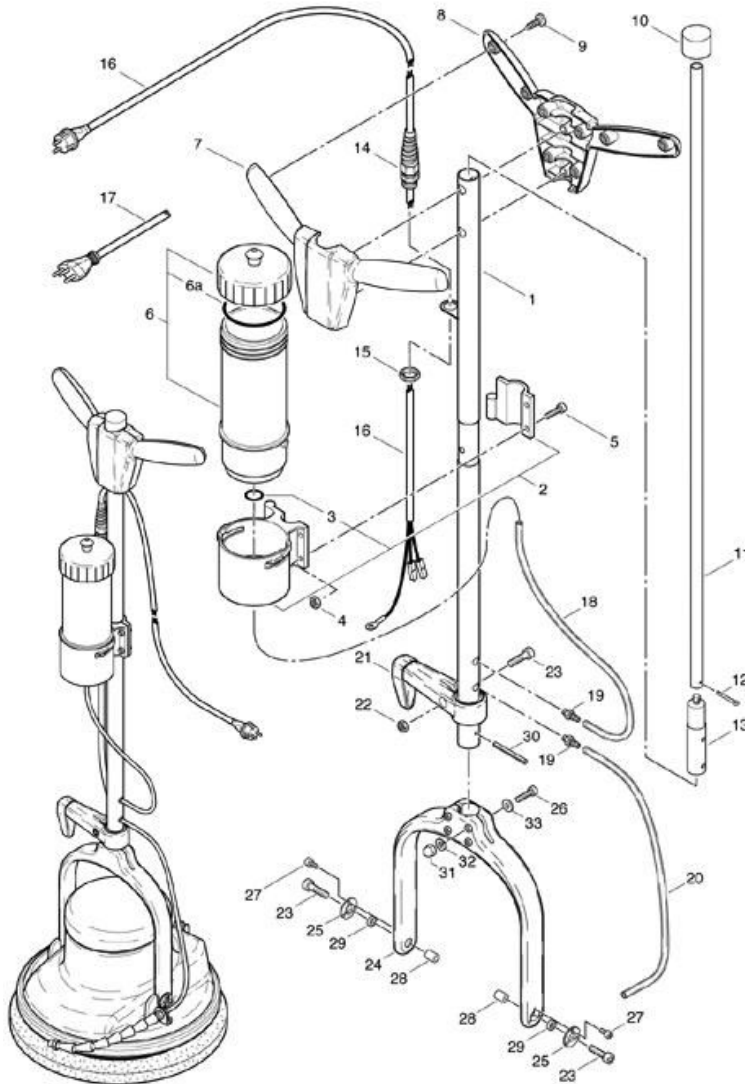

Index	Part #	Description
12	CF-718146	Bearing Flange
13	CF-715148	Excentric
14	CF-6426437	Ball Bearing
15	CF-718147	Excentric Cover
16	CF-P500D	Spring Washer M5
17	CF-P488K	Hexagon Screw
18	CF-718120	Driving Plate
19	CF-P486A	Hexagon Screw
20	CF-400139	Slide security
21	CF-P360	Cable Support

## MOTOR HOUSING

Index	Part #	Description
1	CF-718067	Cap
2	CF-718065	Motor Housing
3	CF-718054	Buffer for housing
4	CF-718068	Switch
5	CF-P279K	Cable Grommet
6	CF-P282	Main Cable VDE
7	CF-P275	Main Cable SEV
8	CF-P279H	PT Screw WN 1412
9	CF-718075	Hinge Complete
10	CF-718069	Holding Plate
11	CF-P480F	PT Screw WN 1411
12	CF-P4100	Hexagon Nut
13	CF-718161	Hose 4 x 6 x 640
14	CF-P516Q	PT Screw WN 1412
15	CF-718070	Driving Disc for Pads
16	CF-718901	White Pad
16	CF-718906	Microfaser Pad

## HANDLE

Index	Part #	Description
1	CF-718203	Shaft Tube
2	CF-718910	Bottle Support
3	CF-718909	O-Ring
4	CF-P492G	Hexagon Nut M5
5	CF-P486I	Hexagon Screw
6	CF-718912	Solution Bottle
6a	CF-718907	Round Joint of Cover
7	CF-718201	Top Part Front Side
8	CF-718202	Top Part Back Side
9	CF-P480S	PT Screw
10	CF-718911	Operation Button
11	CF-718915	Bar to metering unit
12	CF-P489N	Split Pin
13	CF-718925	Pressure Valve
14	CF-P279K	Cable Grommet
15	CF-P279H	Conter Nut PG9
16	CF-P282	Main Cable VDE
17	CF-P275	Main Cable SEV
18	CF-718160	Pressure Hose
19	CF-718914	Screw-in Socket
20	CF-718161	Pressure Hose
21	CF-3711029	Cable Hook
22	CF-P490D	Hexagon Nut
23	CF-P486T	Hexagon Socket Screw
24	CF-718204	Turning Bar
25	CF-718205	Bearing Cover
26	CF-P486K	Hexagon Socket Screw
27	CF-P480N	Hexagon Socket Screw
28	CF-718207	Distance Piece
29	CF-718206	Ball Bearing
30	CF-P484B	Heavy Spring Pin
31	CF-P495F	Castellated Nut M5
32	CF-P500D	Lock Washer M5
33	CF-P496H	Washer M5