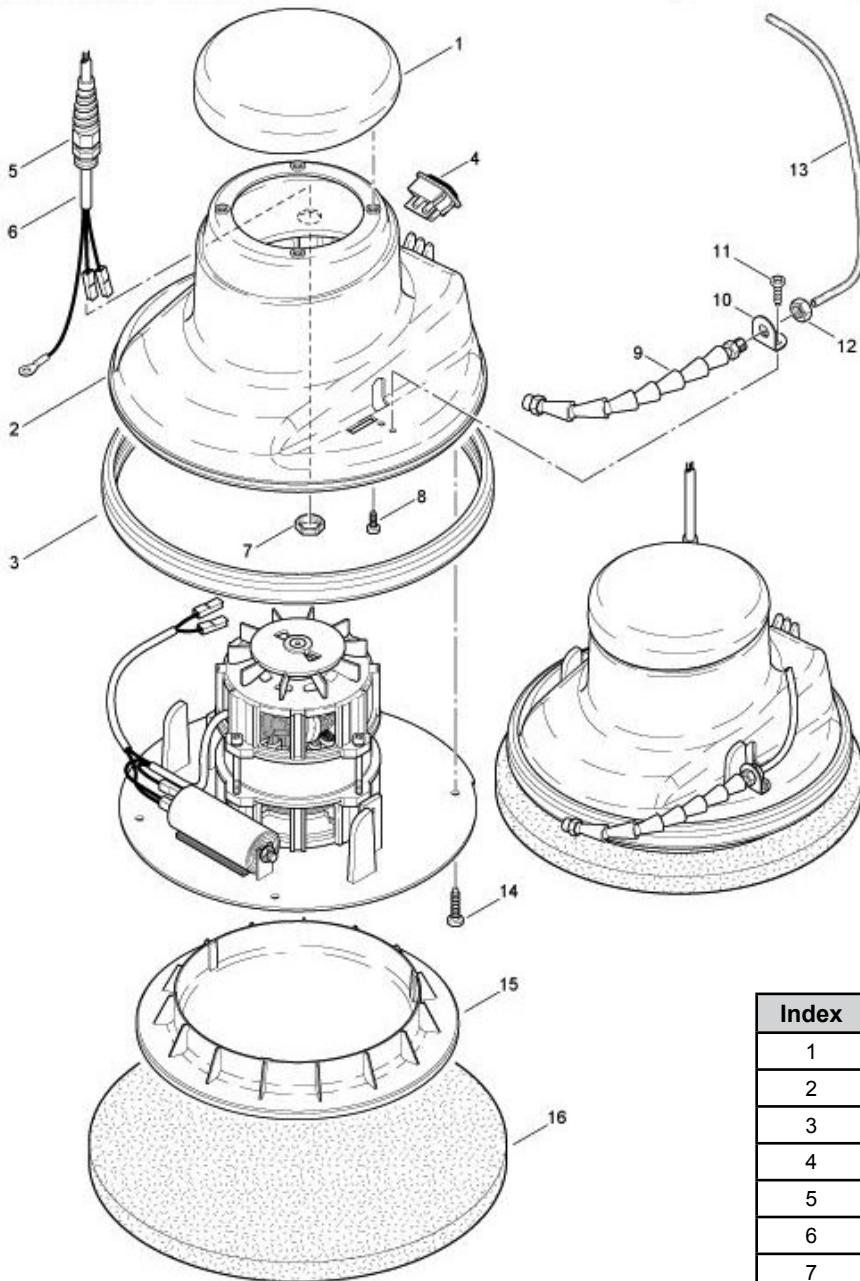

ELKY PRO

OSCILLATING FLOOR MACHINE

Model: COM-13FM

MOTOR HOUSING

Index	Part #	Description
1	CF-718067	Cap
2	CF-718065	Motor Housing
3	CF-718054	Buffer for housing
4	CF-718068	Switch
5	CF-P279K	Cable Grommet
6	CF-P282	Main Cable VDE
7	CF-P275	Main Cable SEV
8	CF-P279H	PT Screw WN 1412
9	CF-718075	Hinge Complete
10	CF-718069	Holding Plate
11	CF-P480F	PT Screw WN 1411
12	CF-P4100	Hexagon Nut
13	CF-718161	Hose 4 x 6 x 640
14	CF-P516Q	PT Screw WN 1412
15	CF-718070	Driving Disc for Pads
16	CF-718901	White Pad
16	CF-718906	Microfaser Pad