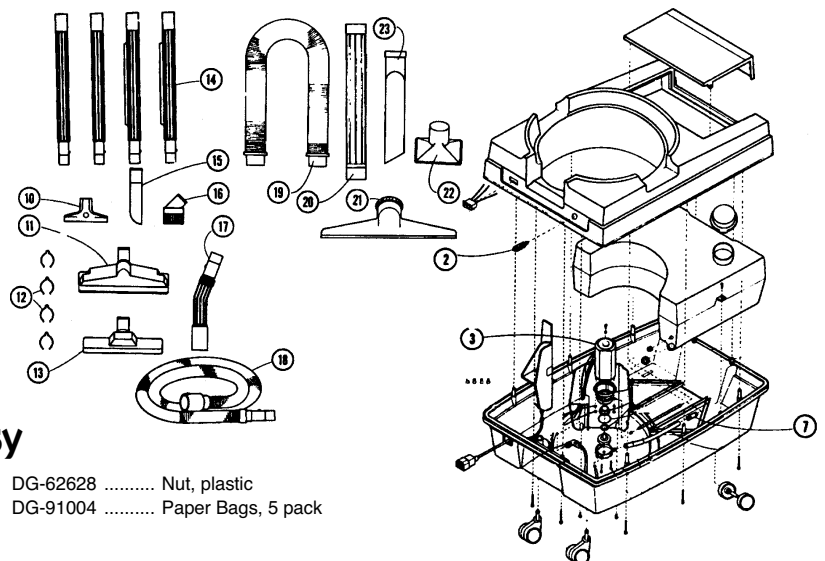

Hydro Flow Home Cleaning Unit

Models: 8000, 8001, 6685