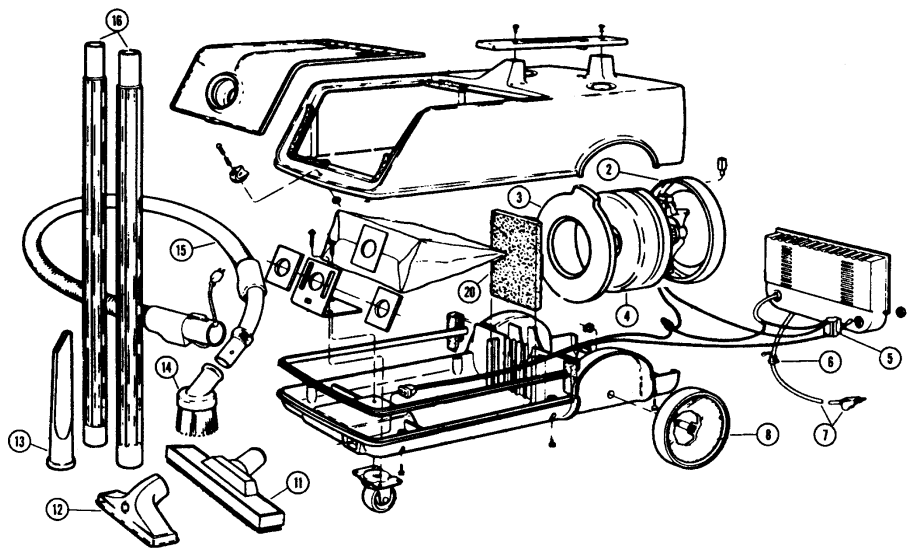

ACCESSORY TOOLS

- DG-62372A ..... Floor Tool, 1 1/4" x 10", fits 6674,7000,8000,8001,8101
- DG-60815G ..... Dust Brush, 1 1/4", fits 6720,6674,6675,7000,8000,8001,8101
- DG-63662 ..... Crevice Tool, 1 1/4", 6720,6674,6675,7000,8000,8001,8101
- DG-61652P ..... Upholstery Tool, 1 1/4", fits 6720,6674,6675,7000, 8000,8001,8101
- DG-63534C ..... Floor Tool/Squeegee, 10", fits 7005,7007,7025,8000,8100
- DG-62605 ..... Molded Dolly, w/ 4 casters, fits 7000,7025,8000,8100,8101

Deluxe Twin Vac Canister w/ Power Nozzle

Models: A6675, B6675, C6675, E6675

B6674, D6674, E6674

- 2 ..... DG-62738 ..... Gasket, motor
- 3 ..... DG-62050A ..... Gasket, motor
- 5 ..... DG-61876 ..... Switch
- 6 ..... SS-34 ..... Strain Relief, sold each (R)
- 7 ..... MP-225 ..... Cord Assy, 20 ft, 2 wire (R)
- 8 ..... DG-62166E ..... Wheel, rear
- 11 ..... DG-62372A ..... Floor and Wall Brush, 10"
- 12 ..... DG-61652P ..... Upholstery Brush
- 13 ..... DG-63662 ..... Crevice Tool, (R)
- 14 ..... DG-60815G ..... Dusting Brush, (R)
- 15 ..... DG-62273B ..... Hose Assy, non-electric, use w/ PN-102 hose cord
- 15 ..... DG-61964D ..... Hose Assy, B6674,E6674, non-electric
- 15 ..... DG-62356 ..... Hose Assy, electric, C6675
- 16 ..... DG-62759F ..... Wand, plastic, 20"
- 20 ..... DG-62141 ..... Filter, foam
- PN-102 ..... Hose Cord, external, 96", white
- DG-62286 ..... Cord Strap, cord to wand
- DG-62239B ..... Cord Clip, cord to hose

HESCO... THE ONE STOP SHOP

PHONE: 1-800-822-7467 FAX: 847-647-0534 E-MAIL: sales@hescoinc.com WEB: www.hescoinc.com