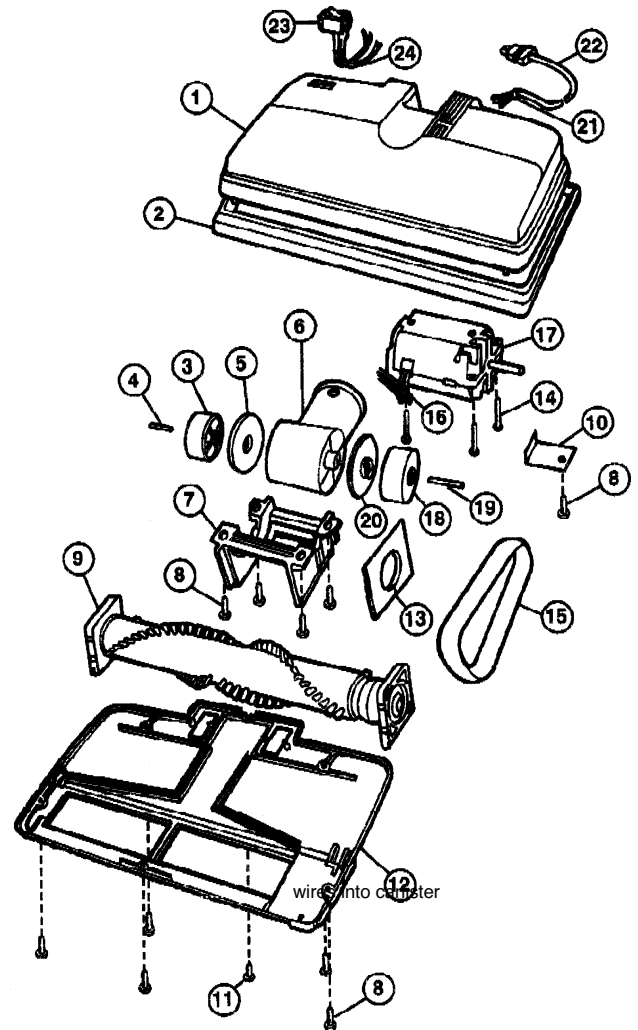

- DG-A6677 ..... Power Nozzle Assembly, complete
- 1 ..... DG-62233J ..... Upper Housing Assy, white, A6677
- 1 ..... DG-63834A ..... Upper Housing Assy, grey, R6677
- 1 ..... DG-62228U ..... Upper Housing Assy, black, N6677
- 1 ..... DG-62228N ..... Upper Housing Assy, white, F6678
- 1 ..... DG-63834B ..... Upper Housing Assy, grey, H6678
- 1 ..... DG-62228Y ..... Upper Housing Assy, black, D6678
- 2 ..... DG-62257A ..... Bumper, A6677,F6678
- 2 ..... DG-62257F ..... Bumper, R6677,N6677,H6678,D6678
- 3 ..... DG-32251A ..... Wheel
- 4 ..... DG-62250 ..... Axle, wheel
- 5 ..... DG-62418 ..... Nozzle Bushing
- 6 ..... DG-62231A ..... Swivel Neck, A6677,F6678
- 6 ..... DG-62231C ..... Swivel Neck, R6677,N6677,H6678,D6678
- 7 ..... DG-62232C ..... Retainer
- 8 ..... DG-62571 ..... Screw, retainer
- 9 ..... DG-63950A ..... Brush Roll Assembly
- 10 ..... DG-62881 ..... Wire Cover
- 11 ..... DG-62260 ..... Screw
- 12 ..... DG-62259C ..... Bottom Plate (lower housing)
- 13 ..... DG-62249 ..... Dust Shield
- 14 ..... DG-62571 ..... Screw
- 15 ..... H-1140 ..... Belt
- 16 ..... DG-61199 ..... Connector
- 17 ..... DG-62953A ..... Motor Assembly
- 18 ..... DG-62251A ..... Wheel
- 19 ..... DG-62250 ..... Axle, wheel
- 20 ..... DG-62418 ..... Nozzle Bushing
- 21 ..... DG-61577 ..... Strain Relief
- 22 ..... DG-62235A ..... Powercord, A6677, F6678
- 22 ..... DG-62235L ..... Powercord, R6677, H6678
- 22 ..... DG-62235K ..... Powercord, N6677, D6678
- 23 ..... DG-63523A ..... Rocker Switch, F/H/D6678 only
- 24 ..... DG-80307 ..... Switch Wiring, F/H/D6678 only
- E-368792 ..... Wand, straight, metal, w/ channel and button
- E-48760 ..... Cord Clip, for power nozzle wand, metal, 4 pk
- DG-62418 ..... Bushing, swivel neck, power nozzle
- E-357081 ..... Cord Strap, for external hose cord
- E-36396 ..... Hose End, curved, w/ button
- E-451321 ..... Insert, metal, used w/ curved hose end
- E-532552 ..... Receptacle Assembly, female,