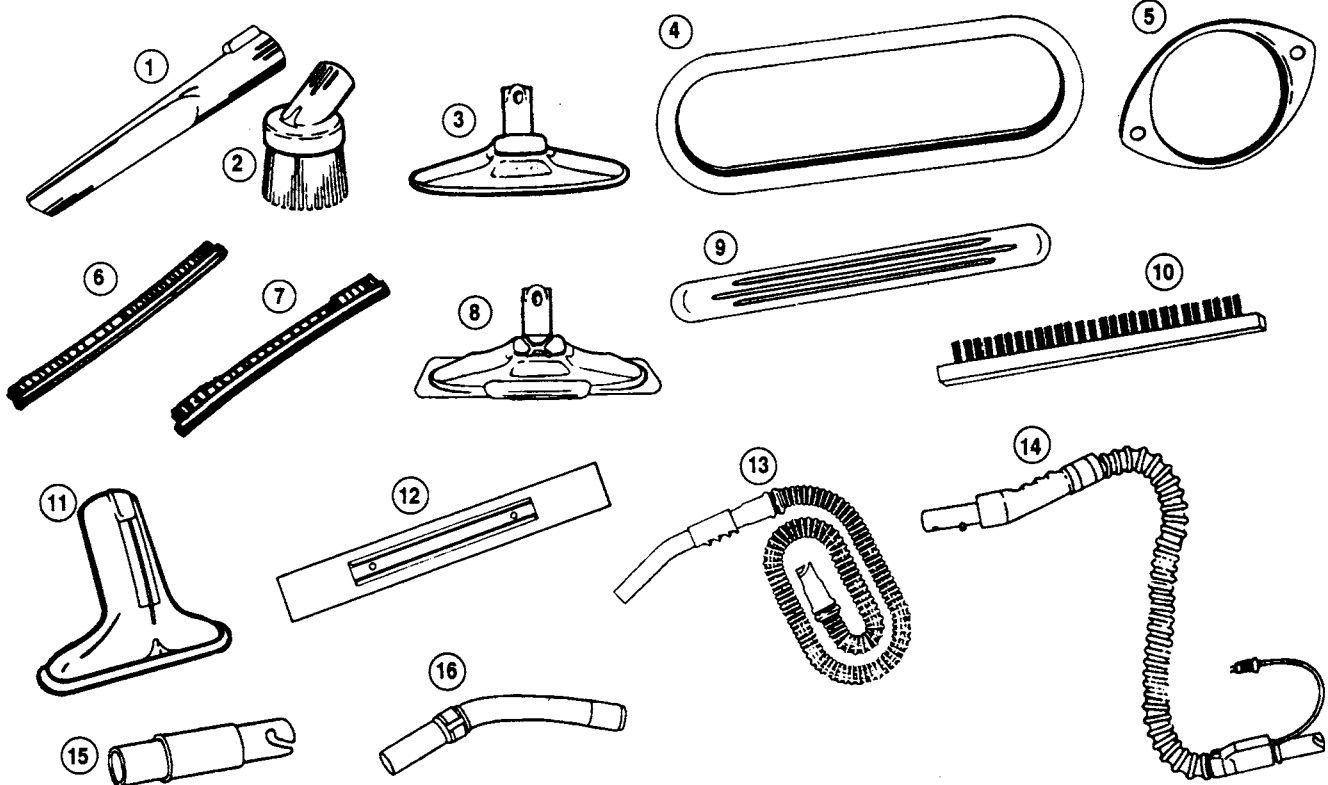

- 23.....C-474..... Switch Plate, cord hook
- 24.....C-605..... Handle
- 25.....C-439..... Pin, lid hinge
- 26.....C-1036..... Nut, hex jam
- 27.....C-1329..... Switch, 2 speed (hi/lo) 3 wire
- 27.....C-665..... Switch, on/off
- 27.....MP-113..... Switch, step-on (R)
- 28.....N/A..... Clamp
- C-1184..... Screw, clamp
- 29.....C-1419..... Motor Assy
- 29.....L-115982..... Motor, hi-efficiency,,C8,C9,C80 (R)
- 29.....L-11940200..... Motor, B/S
- 29.....L-11622700..... Motor, 2 speed, 5 wire (R)
- 29.....L-11636700..... Motor, new style, 2 fan, 2 speed, 3-wire
- 30.....C-609..... Motor Mount
- 31.....C-289..... Strain Relief
- 32.....N/A..... Name Plate Assy
- 33.....N/A..... Decal, "As New As Tomorrow"
- 34.....N/A..... Connector, wire, small
- 35.....C-1313..... Cord Winder Assy, incl. 36,37,38,39
- N/A..... Screen, motor air inlet

ITEMS NOT ILLUSTRATED

- C-1056..... Cover Plate, wiring
- C-1126..... Air Purifier Filtration System
- C-3120..... Hose Cuff, 1 1/4"
- N/A..... Spring, blower cap

COMPACT

Models: C6, C7, C8, C9, C80

Tri-Star

● ATTACHMENTS

- 1.....C-499 Crevice Tool
- 2.....C-193 Dusting Brush, complete
- 3.....C-1000 Floor Brush, complete
- 4.....C-471 Bumper, floor brush
- 4.....NLA Bumper, floor brush (R)
- 5.....C-981 Retainer, rug nozzle & floor brush elbow
- 6.....C-469 Brush Strip, back, floor brush
- 7.....C-484 Brush Strip, front, cut-out, floor brush
- 8.....C-1001 Rug Nozzle, complete
- 9.....NLA Bumper, rug nozzle, C4,C5,C6,C8
- 10.....C-355 Brush Strip, rug nozzle
- 11.....C-463 Upholstery Nozzle, with grill
- 12.....C-1170..... Wand, w/ button and cord channel

● HOSE FITTINGS

- 15.....C-210 Machine End Coupling, 1 piece, internal fit (R)
-C-1416 Hose Handle, fits C-1450 hose
- 16.....C-1010 Wand End, 1 piece, internal fit, 2 button & bleeder (R)

● ITEMS NOT ILLUSTRATED