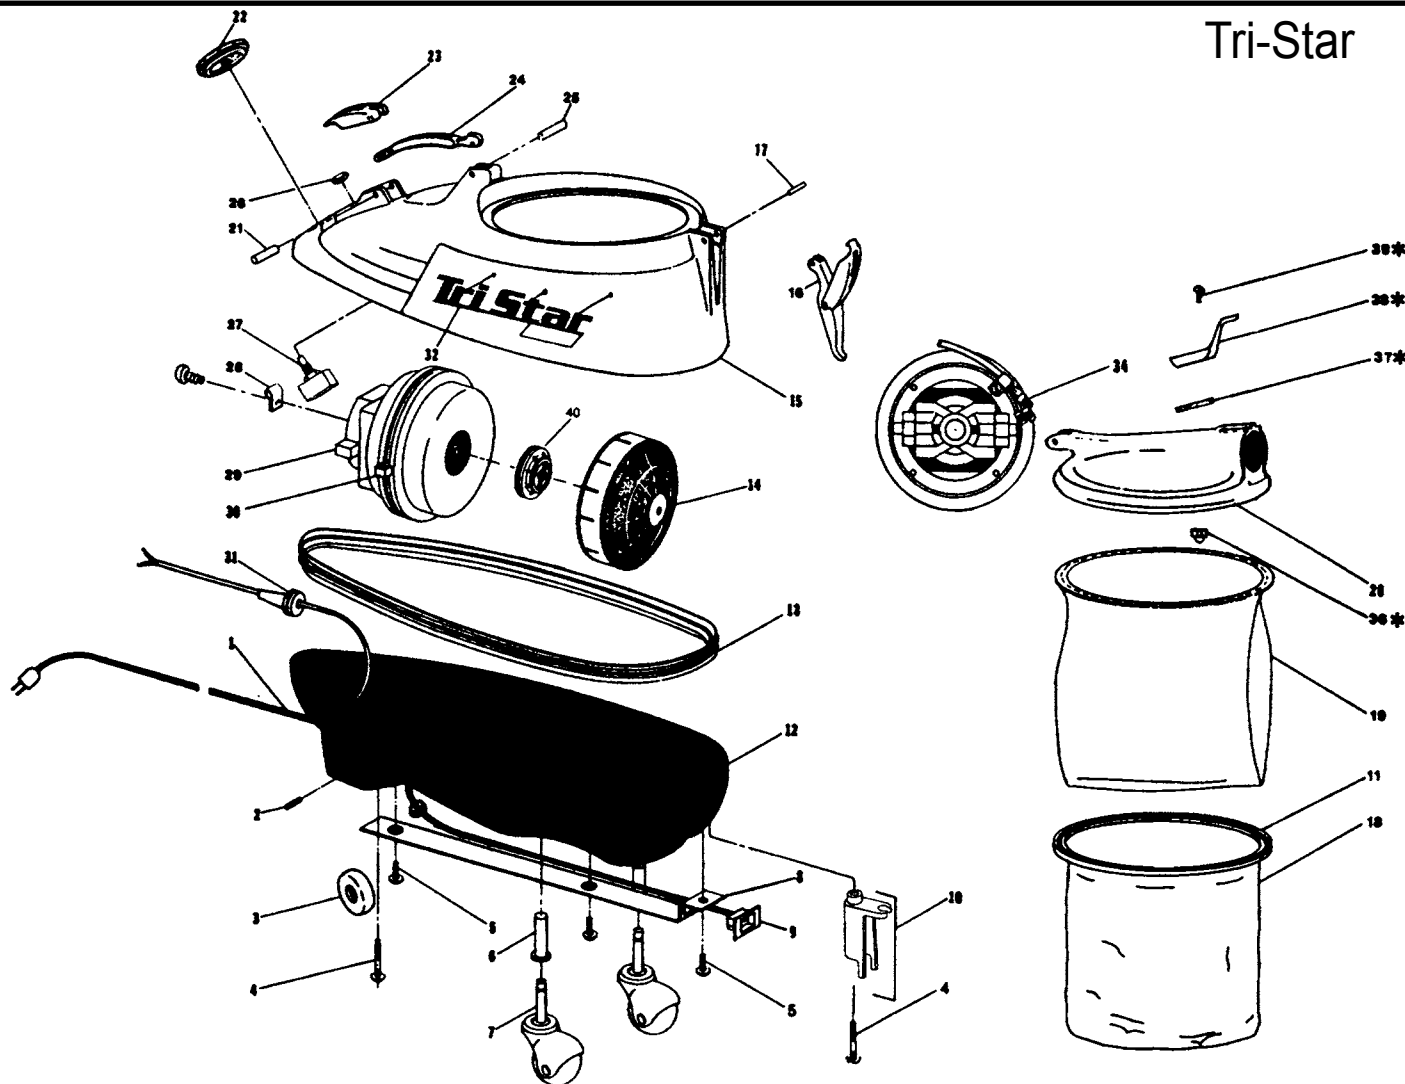

COMPACT

Models: C6, C7, C8, C9, C80

Tri-Star

- 1.....C-1748..... Cord,w/ molded strain relief
- 1.....MP-225..... Cord, white, 25 ft (R)
- 1.....MP-230..... Cord,white, 30 ft (R)
- 2.....C-756..... Axle,wheel
- 3.....C-759..... Wheel, rear
- 4.....C-620..... Screw, housing
- 5.....C-1177..... Screw,external plate
- 6.....C-973..... Sleeve, caster
- 7.....C-998..... Caster, black
- 8.....N/A..... Plate, external cover
- 9.....N/A..... Connector Assy, w/molded grommet
- 10.....C-1435..... Clamp Assy (clip), black outside
- 11.....N/A..... Grommet, dust bag
- 12.....N/A..... Housing Assy, lower
- 13.....C-1263..... Bumper, housing
- 14.....C-1485..... Filter, motor, w/dome holder (EURO)
- 14.....C-120..... Filter, hi-dome (R)
- 15.....N/A..... Housing Assy, upper
- 16.....C-648..... Lid Lock Assy
- 17.....C-225..... Pin, lid lock hinge
- 18.....C-218..... Bag Assy, cloth
- 18.....C-121..... Bag Assy, cloth, grey sateen (R)
- 19.....C-693..... Paper Bag, all models, 12pk
- 19.....738-12..... Paper Bag, all models, 12pk (R)
- 20.....C-1346..... Lid Assy
- 21.....C-439..... Pin, handle, rear
- 22.....C-1462..... Blower cap filter, black, twist on top
- C-1464..... blower cap back cover

ITEMS NOT ILLUSTRATED

- C-1056..... Cover Plate, wiring
- C-1126..... Air Purifier Filtration System
- C-3120..... Hose Cuff, 1 1/4"
- N/A..... Spring, blower cap

COMPACT

Models: C6, C7, C8, C9, C80

Tri-Star

● HOSE FITTINGS

- 15.....C-210 Machine End Coupling, 1 piece, internal fit (R)
-C-1416 Hose Handle, fits C-1450 hose
- 16.....C-1010 Wand End, 1 piece, internal fit, 2 button & bleeder (R)

● ITEMS NOT ILLUSTRATED