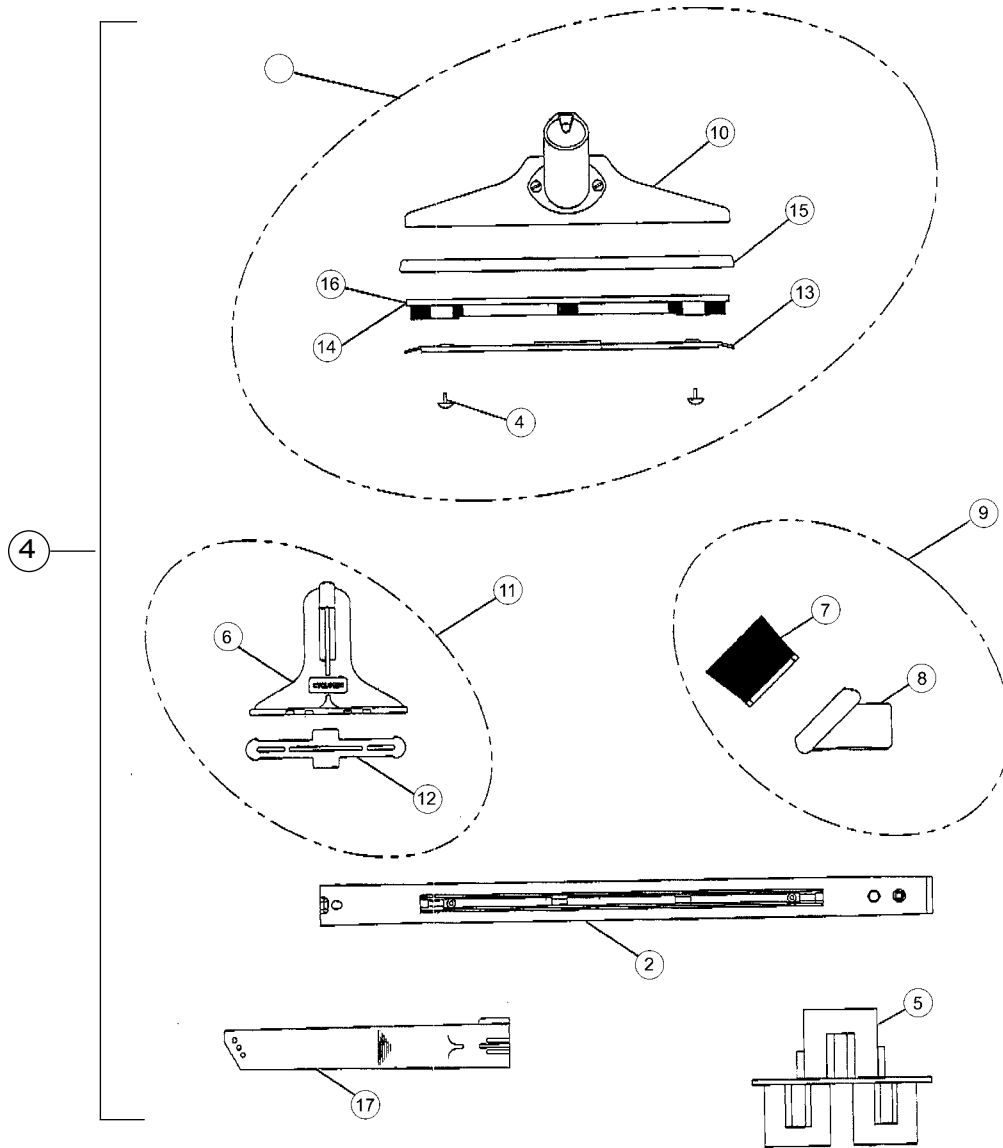

COMPACT

Models: EX-20

Accessories

- 1.....C-1000 ..... Floor tool, complete
- 2.....C-1170..... Wand
- 3.....C-1177 ..... Screws
- 4.....C-1198..... Accessory set
- 5.....C-1555 ..... Tool caddy
- 6.....C-161 ..... Upholstery tool
- 7.....C-191 ..... Dusting brush
- 8.....C-192 ..... Dusting brush body
- 9.....C-193 ..... Dusting brush assembly
- 10.....C-70110..... Floor tool assembly
- 11.....C-463 ..... Upholstery tool assembly
- 12.....C-464 ..... Grill, upholstery tool
- 13.....NLA ..... Bottom plate, floor tool
- 14.....C-469 ..... Brush, rear, floor tool
- 15.....C-471 ..... Bumper, floor tool
- 16.....C-484 ..... Brush, front, floor tool
- 17.....C-499 ..... Crevice tool

Rug Tool & Floor parts - Non Current

- C-1001 ..... Rug tool complete
- C-1177 ..... Screw
- C-1192..... Rug tool adapter assembly
- C-355 ..... Brush
- C-4483 ..... Bumper
- C-666 ..... Washer
- C-911..... Spring
- C-981 ..... Elbow retainer
- C-9942 ..... Elbow, polished
- C-9943 ..... Elbow
- C-9990 ..... Housing, main (polished)
- C-9995 ..... Hosuing, main