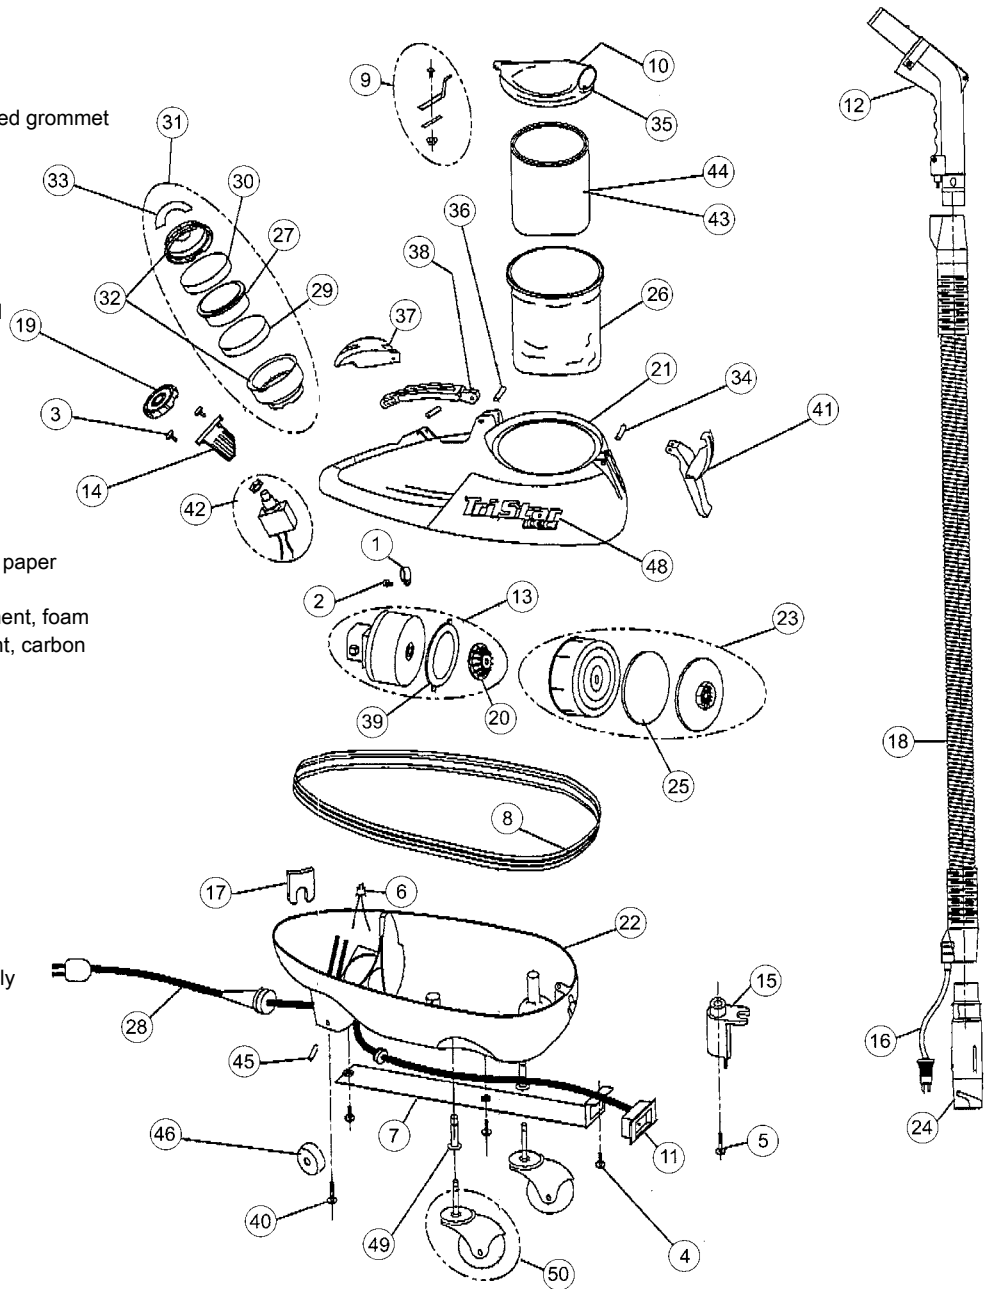

## Canister

- 1.....C-1091 ..... Wire clamp
- 2.....C-1092 ..... Screw
- 3.....C-1115 ..... Pop rivets
- 4.....C-1177 ..... Screw
- 5.....C-1184 ..... Screw
- 6.....C-1236 ..... Wire connector
- 7.....C-1238 ..... Bottom plate cover
- 8.....C-1263 ..... Bumper
- 9.....C-1313 ..... Cord winder assembly
- 10.....C-1346 ..... Lid assembly
- 11.....C-1330 ..... Connector cord with molded grommet
- 12.....C-1416 ..... Hose handle
- 13.....C-1419 ..... Motor assembly
- 14.....C-1433 ..... Filter exhaust bowl
- 15.....C-1435 ..... Cord clip - black rubber
- 16.....C-1440 ..... Pigtail
- 17.....C-1444 ..... Power cord retainer
- 18.....C-1024 ..... Hose assembly, electrified
- 19.....C-1462 ..... Exhaust cap, silver
- 20.....C-1463 ..... Motor screen
- 21.....C-1471 ..... Housing, upper
- 22.....C-1472 ..... Housing, lower
- 23.....C-1485 ..... Motor filter assembly
- 24.....C-1575 ..... Swivel assembly
- 25.....C-70207 ..... Motor filter, foam
- 26.....C-218 ..... Cloth bag
- 27.....C-70027 ..... Filter fresh filter element - paper
- 28.....NLA ..... Power cord
- 29.....C-70029 ..... Filter fresh Urethane element, foam
- 30.....C-70030 ..... Filter fresh lewcott element, carbon
- 31.....C-41768 ..... Filter fresh
- 32.....C-70032 ..... Filter fresh housing
- 33.....C-1822 ..... Filter fresh mylar label
- 34.....C-225 ..... Pin
- 35.....C-284 ..... Lid pin
- 36.....C-439 ..... Pin
- 37.....C-474 ..... On and off switch plate
- 38.....C-605 ..... Handle
- 39.....C-609 ..... Motor mount
- 40.....C-620 ..... Screw
- 41.....C-648 ..... Lid lock assembly
- 42.....C-665 ..... On and off switch assembly
- 43.....C-691 ..... Paper dust bags, 3 pack
- 44.....C-693 ..... Paper dust bags, 12 pack
- 45.....C-756 ..... Axle
- 46.....C-759 ..... Wheel
- 47.....C-886 ..... Pushnut
- 48.....C-9229 ..... Nameplate - silver
- 49.....C-973 ..... Caster sleeve
- 50.....C-998 ..... Caster with steel cover