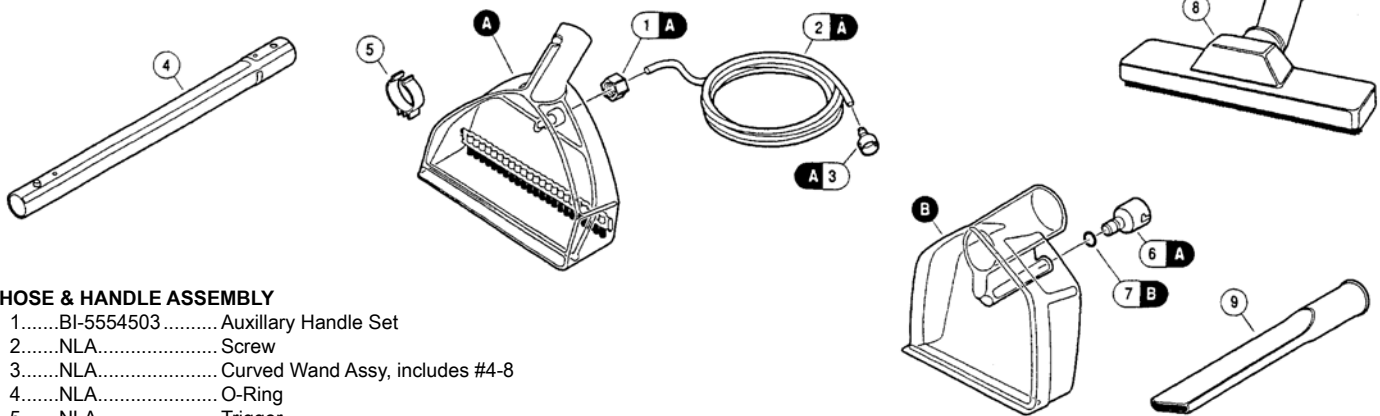

Base Assembly

- 13.....BI-8807008.....Screw
- 14.....BI-7139750.....Wheel
- 15.....NLA.....Axle
- 16.....NLA.....Barbed Fitting
- 17.....N/A.....O-Ring, 3600
- 17.....N/A.....O-Ring, 4000
- A.....BI-5554461.....Pump, includes #6, 16, 17
- B.....NLA.....Base, includes 12-15

HOSE & HANDLE ASSEMBLY

MOTOR ASSEMBLY

ACCESSORIES

(PARTS SHOWN NOT INCLUDED IN BOTH MODELS)

HOSE & HANDLE ASSEMBLY

- 1.....BI-5554503 Auxillary Handle Set
- 2.....NLA.....Screw
- 3.....NLA.....Curved Wand Assy, includes #4-8
- 4.....NLA.....O-Ring
- 5.....NLA.....Trigger
- 6.....NLA.....Spring
- 7.....NLA.....Shut-ff Valve
- 8.....NLA.....O-Ring
- 9.....NLA.....Nut
- 10.....BI-7174100 Hose Tube & Cuff Assy
- 11.....BI-8807004 Screw
- 12.....BI-7142900 Cover, left & right
- 14.....NLA.....Hose Latch
- A.....NLA.....Valve Assy, includes 4-8
- B.....NLA.....Hose Assy, includes 1-14