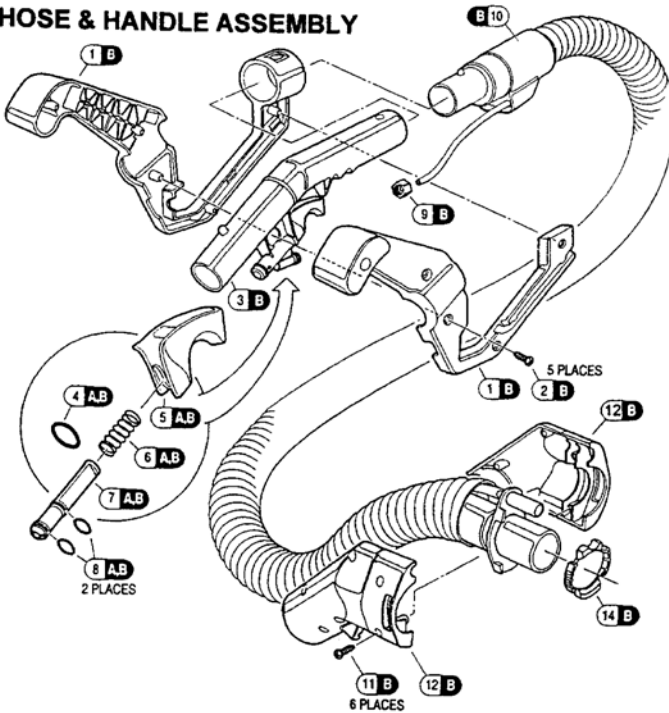

Model: WS3600, WS4000

Chassis Assembly

TURTLE

CHASSIS ASSEMBLY

- 1.....NLA.....Secondary Filter
- 2.....N/A.....Cover, chassis, 3600
- 2.....N/A.....Cover, chassis, 4000
- 3.....NLA.....Seal, 31"
- 4.....BI-8807009.....Screw
- 5.....NLA.....O-Ring
- 6.....N/A.....Cover, filter
- 7.....BI-7103501.....Filter
- 8.....BI-7103413.....Seal, filter
- 9.....NLA.....Base
- 10.....BI-8807008.....Screw
- 11.....BI-0102281.....Caster
- 12.....NLA.....Seal
- A.....N/A.....Chassis, includes #3
- N/A.....Filter Bags, paper

BASE ASSEMBLY

- 1.....BI-7102650.....Wire Nut
- 2.....N/A.....Power Cord, 3600
- 2.....NLA.....Power Cord, 4000
- 3.....NLA.....Cord Clamp
- 4.....N/A.....Screw
- 5.....N/A.....Cord Exit
- 6.....BI-7103400.....Seal, pump
- 7.....BI-7109801.....White Lead, w/ terminal, 9"
- 8.....N/A.....Tubing, 27"
- 9.....BI-1402802.....Ty-Wrap
- 10.....N/A.....Motor, 3600
- 10.....BI-0106014.....Motor, 4000
- 11.....N/A.....4 Lead Harness
- 12.....NLA.....Cover Plate

Base Assembly

- 13.....BI-8807008.....Screw
- 14.....BI-7139750.....Wheel
- 15.....NLA.....Axle
- 16.....NLA.....Barbed Fitting
- 17.....N/A.....O-Ring, 3600
- 17.....N/A.....O-Ring, 4000
- A.....BI-5554461.....Pump, includes #6, 16, 17
- B.....NLA.....Base, includes 12-15

HOSE & HANDLE ASSEMBLY

MOTOR ASSEMBLY

ACCESSORIES

(PARTS SHOWN NOT INCLUDED IN BOTH MODELS)

HOSE & HANDLE ASSEMBLY

- 1.....BI-5554503 Auxillary Handle Set
- 2.....NLA.....Screw
- 3.....NLA.....Curved Wand Assy, includes #4-8
- 4.....NLA.....O-Ring
- 5.....NLA.....Trigger
- 6.....NLA.....Spring
- 7.....NLA.....Shut-ff Valve
- 8.....NLA.....O-Ring
- 9.....NLA.....Nut
- 10.....BI-7174100 Hose Tube & Cuff Assy
- 11.....BI-8807004 Screw
- 12.....BI-7142900 Cover, left & right
- 14.....NLA.....Hose Latch
- A.....NLA.....Valve Assy, includes 4-8
- B.....NLA.....Hose Assy, includes 1-14