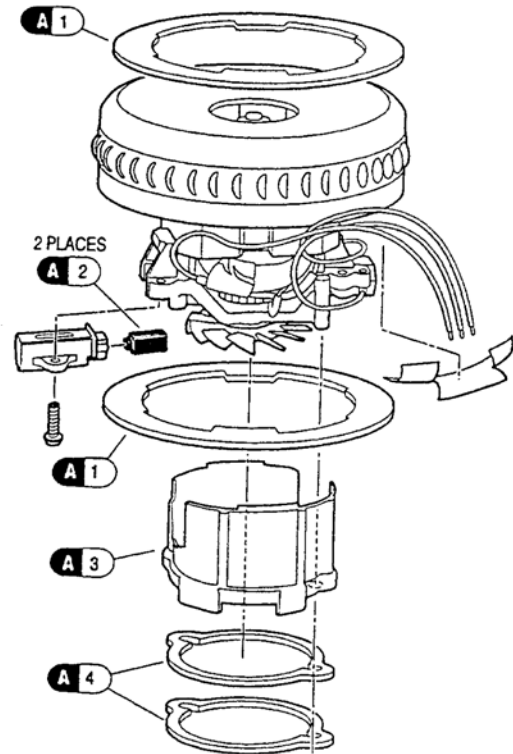

BASE ASSEMBLY

- 1.....BI-7102650.....Wire Nut
- 2.....N/A.....Power Cord, 3600
- 2.....NLA.....Power Cord, 4000
- 3.....NLA.....Cord Clamp
- 4.....N/A.....Screw
- 5.....N/A.....Cord Exit
- 6.....BI-7103400.....Seal, pump
- 7.....BI-7109801.....White Lead, w/ terminal, 9"
- 8.....N/A.....Tubing, 27"
- 9.....BI-1402802.....Ty-Wrap
- 10.....N/A.....Motor, 3600
- 10.....BI-0106014.....Motor, 4000
- 11.....N/A.....4 Lead Harness
- 12.....NLA.....Cover Plate

Base Assembly

- 13.....BI-8807008.....Screw
- 14.....BI-7139750.....Wheel
- 15.....NLA.....Axle
- 16.....NLA.....Barbed Fitting
- 17.....N/A.....O-Ring, 3600
- 17.....N/A.....O-Ring, 4000
- A.....BI-5554461.....Pump, includes #6, 16, 17
- B.....NLA.....Base, includes 12-15

HOSE & HANDLE ASSEMBLY

MOTOR ASSEMBLY

ACCESSORIES

(PARTS SHOWN NOT INCLUDED IN BOTH MODELS)

HOSE & HANDLE ASSEMBLY

- 1.....BI-5554503 Auxillary Handle Set
- 2.....NLA.....Screw
- 3.....NLA.....Curved Wand Assy, includes #4-8
- 4.....NLA.....O-Ring
- 5.....NLA.....Trigger
- 6.....NLA.....Spring
- 7.....NLA.....Shut-ff Valve
- 8.....NLA.....O-Ring
- 9.....NLA.....Nut
- 10.....BI-7174100 Hose Tube & Cuff Assy
- 11.....BI-8807004 Screw
- 12.....BI-7142900 Cover, left & right
- 14.....NLA.....Hose Latch
- A.....NLA.....Valve Assy, includes 4-8
- B.....NLA.....Hose Assy, includes 1-14

ACCESSORIES

- 1.....NLA.....Nut, ferrule
- 2.....BI-7139401 Spray Hose
- 3.....BI-5554463 Nut, quick disconnect
- 4.....NLA.....Wand
- 5.....BI-5556502 Wand Clip

- 6.....BI-7132601 Nut
- 7.....NLA.....O-Ring
- 8.....BI-5550837 Floor Brush
- 9.....BI-7106005 Crevice Tool
- A.....N/A.....Carpet Cleaning Head, w/ spray hose, includes 1-3
- B.....BI-5551306 Upholstery Nozzle Assy, includes 6,7