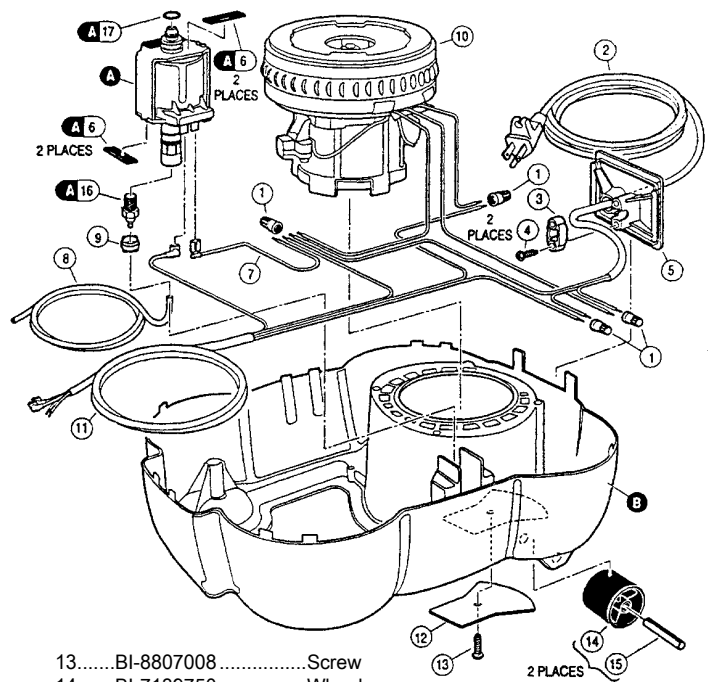

Model: WS3600, WS4000

Chassis Assembly

TURTLE

CHASSIS ASSEMBLY

- 1.....NLA.....Secondary Filter
- 2.....N/A.....Cover, chassis, 3600
- 2.....N/A.....Cover, chassis, 4000
- 3.....NLA.....Seal, 31"
- 4.....BI-8807009.....Screw
- 5.....NLA.....O-Ring
- 6.....N/A.....Cover, filter
- 7.....BI-7103501.....Filter
- 8.....BI-7103413.....Seal, filter
- 9.....NLA.....Base
- 10.....BI-8807008.....Screw
- 11.....BI-0102281.....Caster
- 12.....NLA.....Seal
- A.....N/A.....Chassis, includes #3
- N/A.....Filter Bags, paper

BASE ASSEMBLY

- 1.....BI-7102650.....Wire Nut
- 2.....N/A.....Power Cord, 3600
- 2.....NLA.....Power Cord, 4000
- 3.....NLA.....Cord Clamp
- 4.....N/A.....Screw
- 5.....N/A.....Cord Exit
- 6.....BI-7103400.....Seal, pump
- 7.....BI-7109801.....White Lead, w/ terminal, 9"
- 8.....N/A.....Tubing, 27"
- 9.....BI-1402802.....Ty-Wrap
- 10.....N/A.....Motor, 3600
- 10.....BI-0106014.....Motor, 4000
- 11.....N/A.....4 Lead Harness
- 12.....NLA.....Cover Plate

Base Assembly

- 13.....BI-8807008.....Screw
- 14.....BI-7139750.....Wheel
- 15.....NLA.....Axle
- 16.....NLA.....Barbed Fitting
- 17.....N/A.....O-Ring, 3600
- 17.....N/A.....O-Ring, 4000
- A.....BI-5554461.....Pump, includes #6, 16, 17
- B.....NLA.....Base, includes 12-15

HOSE & HANDLE ASSEMBLY

MOTOR ASSEMBLY

ACCESSORIES

(PARTS SHOWN NOT INCLUDED IN BOTH MODELS)

HOSE & HANDLE ASSEMBLY

- 1.....BI-5554503 Auxillary Handle Set
- 2.....NLA.....Screw
- 3.....NLA.....Curved Wand Assy, includes #4-8
- 4.....NLA.....O-Ring
- 5.....NLA.....Trigger
- 6.....NLA.....Spring
- 7.....NLA.....Shut-ff Valve
- 8.....NLA.....O-Ring
- 9.....NLA.....Nut
- 10.....BI-7174100 Hose Tube & Cuff Assy
- 11.....BI-8807004 Screw
- 12.....BI-7142900 Cover, left & right
- 14.....NLA.....Hose Latch
- A.....NLA.....Valve Assy, includes 4-8
- B.....NLA.....Hose Assy, includes 1-14