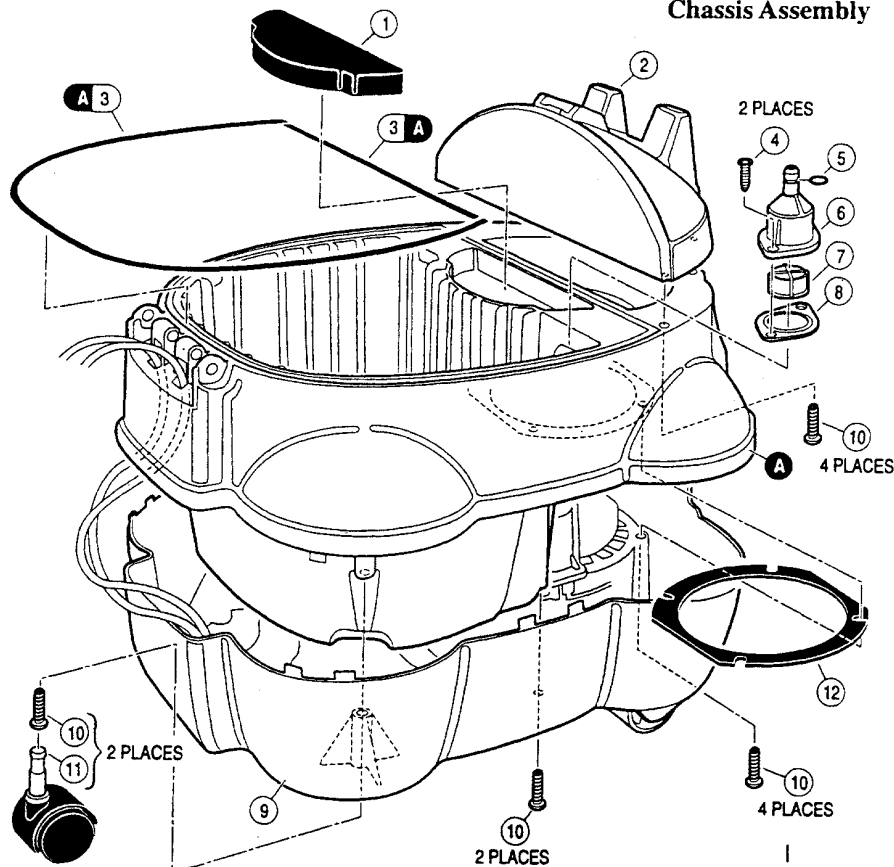

Model: WS3600, WS4000

Chassis Assembly

TURTLE

CHASSIS ASSEMBLY

- 1.....NLA.....Secondary Filter
- 2.....N/A.....Cover, chassis, 3600
- 2.....N/A.....Cover, chassis, 4000
- 3.....NLA.....Seal, 31"
- 4.....BI-8807009.....Screw
- 5.....NLA.....O-Ring
- 6.....N/A.....Cover, filter
- 7.....BI-7103501.....Filter
- 8.....BI-7103413.....Seal, filter
- 9.....NLA.....Base
- 10.....BI-8807008.....Screw
- 11.....BI-0102281.....Caster
- 12.....NLA.....Seal
- A.....N/A.....Chassis, includes #3
- N/A.....Filter Bags, paper

BASE ASSEMBLY

- 1.....BI-7102650.....Wire Nut
- 2.....N/A.....Power Cord, 3600
- 2.....NLA.....Power Cord, 4000
- 3.....NLA.....Cord Clamp
- 4.....N/A.....Screw
- 5.....N/A.....Cord Exit
- 6.....BI-7103400.....Seal, pump
- 7.....BI-7109801.....White Lead, w/ terminal, 9"
- 8.....N/A.....Tubing, 27"
- 9.....BI-1402802.....Ty-Wrap
- 10.....N/A.....Motor, 3600
- 10.....BI-0106014.....Motor, 4000
- 11.....N/A.....4 Lead Harness
- 12.....NLA.....Cover Plate

Base Assembly

- 13.....BI-8807008.....Screw
- 14.....BI-7139750.....Wheel
- 15.....NLA.....Axle
- 16.....NLA.....Barbed Fitting
- 17.....N/A.....O-Ring, 3600
- 17.....N/A.....O-Ring, 4000
- A.....BI-5554461.....Pump, includes #6, 16, 17
- B.....NLA.....Base, includes 12-15

HOSE & HANDLE ASSEMBLY

MOTOR ASSEMBLY

ACCESSORIES

(PARTS SHOWN NOT INCLUDED IN BOTH MODELS)

HOSE & HANDLE ASSEMBLY

- 1.....BI-5554503 Auxillary Handle Set
- 2.....NLA.....Screw
- 3.....NLA.....Curved Wand Assy, includes #4-8
- 4.....NLA.....O-Ring
- 5.....NLA.....Trigger
- 6.....NLA.....Spring
- 7.....NLA.....Shut-ff Valve
- 8.....NLA.....O-Ring
- 9.....NLA.....Nut
- 10.....BI-7174100 Hose Tube & Cuff Assy
- 11.....BI-8807004 Screw
- 12.....BI-7142900 Cover, left & right
- 14.....NLA.....Hose Latch
- A.....NLA.....Valve Assy, includes 4-8
- B.....NLA.....Hose Assy, includes 1-14