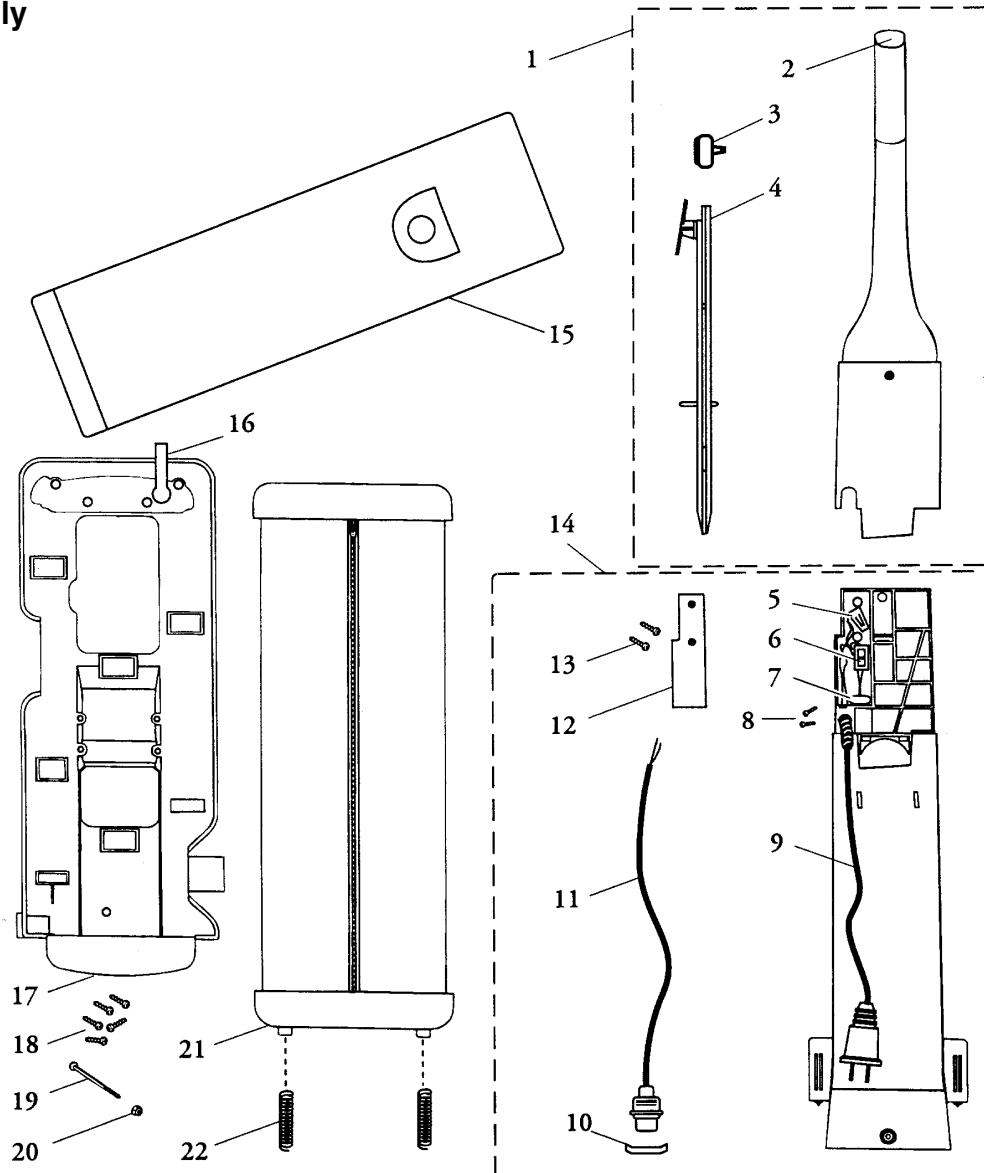

Handle Assembly

1	..... N/A	..... Upper Handle Assy, 12650	13	... BI-8807002	..... Screw, 1/2"
1	..... BI-5554248	..... Upper Handle Assy, 12660,12800	14	... N/A	..... Lower Handle Assy
1	..... BI-5554249	..... Upper Handle Assy, 12661,12770,12851	14	... N/A	..... Lower Handle Assy, 12661
1	..... N/A	..... Upper Handle Assy, 14750,14750C,14760, 14850	14	... SI-662031910	..... Lower Handle Assy, 12770,12851
2	..... BI-7135105	..... Handle End Plug	15	... BI-32018	..... Paper Bag, type SUB-3, 3 pack
3	..... BI-5554240	..... Switch Cap, 12660,12661	16	... N/A	..... Cord Latch
3	..... BI-7135111	..... Switch Cap, 14750,14750C,14760,14850	17	... BI-5554239	..... Caddy, 12660,12661,14750,14750C,14760 14850
4	..... N/A	..... Actuator, 12660,12661,14750,14750C, 14760,14850	18	... BI-8807205	..... Screws, 12660,12661,14750,14750C,14760, 14850
5	..... BI-7102650	..... Wire Nut	19	... BI-2807210	..... Bolt
5	..... BI-7102651	..... Wire Nut, 12770,12851	20	... BI-2805040	..... Nut
6	..... BI-7108614	..... Switch	21	... N/A	..... Dust Bag Assy, w/ spring, 12650
6	..... BI-5559125	..... Switch, 12661,12770,12851	21	... N/A	..... Dust Bag Assy, w/ spring, 12660
7	..... BI-7132420	..... Cord Clamp	21	... SI-662770904	..... Dust Bag Assy, w/ spring, 12661
8	..... BI-8807206	..... Screw, cord clamp	21	... N/A	..... Dust Bag Assy, w/ spring, 12770
9	..... BI-5554750	..... Power Cord, 20 ft	21	... N/A	..... Dust Bag Assy, w/ spring, 12800
9	..... BI-3102810	..... Power Cord, 20 ft, 12770,12851	21	... SI-662770906	..... Dust Bag Assy, w/ spring, 12851
10	... BI-7108432	..... Plug Mount Spring	21	... N/A	..... Dust Bag Assy, w/ spring, 14750,14750C, 14850
11	... BI-3102818	..... Jumper Cord	21	... SI-661884909	..... Dust Bag Assy, w/ spring, 14760
12	... BI-7132962	..... Switch Cover	22	... BI-5554319	..... Bag Spring, 12660,12661,14750,14750C, 14760,14850
12	... BI-7132963	..... Switch Cover, 12661,12770,12851