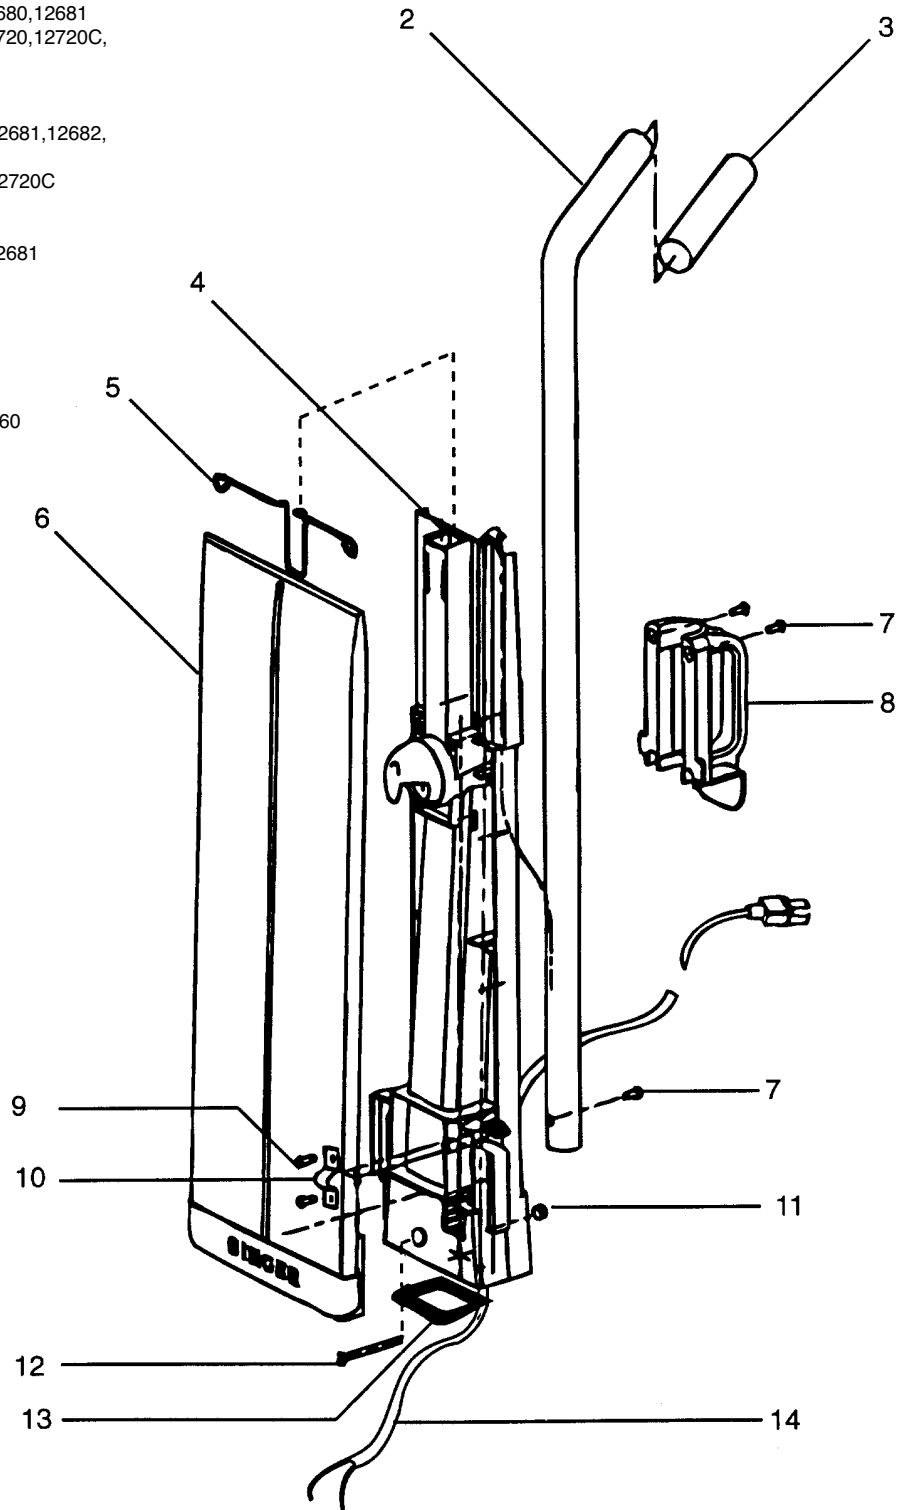

Models: SB-12600, SB-12600C, SB-12601, SB-12680,
SB-126801, SB-12682, SB-12683, SB-12720, SB-12720C, SB-12760

Handle Assembly

- 1 BI-32018 Paper Bag, type SUB-3, 3 pack
- 2 BI-5554431 Handle Tube, w/ grip
- 2 BI-5554430 Handle Tube, w/ grip, 12680,12681
- 2 SI-663121903 Handle Tube, w/ grip, 12720,12720C,12760
- 3 SI-663043010 Handle Grip
- 4 BI-5554473 Lower Handle Assy, w/ seal
- 4 SI-663434901 Lower Handle Assy, w/ seal, 12680,12681
- 4 SI-663434904 Lower Handle Assy, w/ seal, 12720,12720C,
12760
- 5 N/A Bag Clip
- 6 N/A Dust Bag Assy, w/ clip
- 6 BI-5554474 Dust Bag Assy, w/ clip, 12680,12681,12682,
12683,12760
- 6 SI-663435903 Dust Bag Assy, w/ clip, 12720,12720C
- 7 BI-8807002 Screw
- 8 N/A Cord Cleat, w/ groove
- 8 N/A Cord Cleat, w/ groove, 12680,12681
- 9 N/A Screw, cord clamp
- 10 BI-7132420 Cord Clamp
- 11 BI-2805040 Handle Nut
- 12 BI-2807210 Handle Screw
- 13 BI-7103415 Handle Seal
- 14 N/A Power Cord
- SI-643616002 Hose Cleat, 12720,12720C,12760