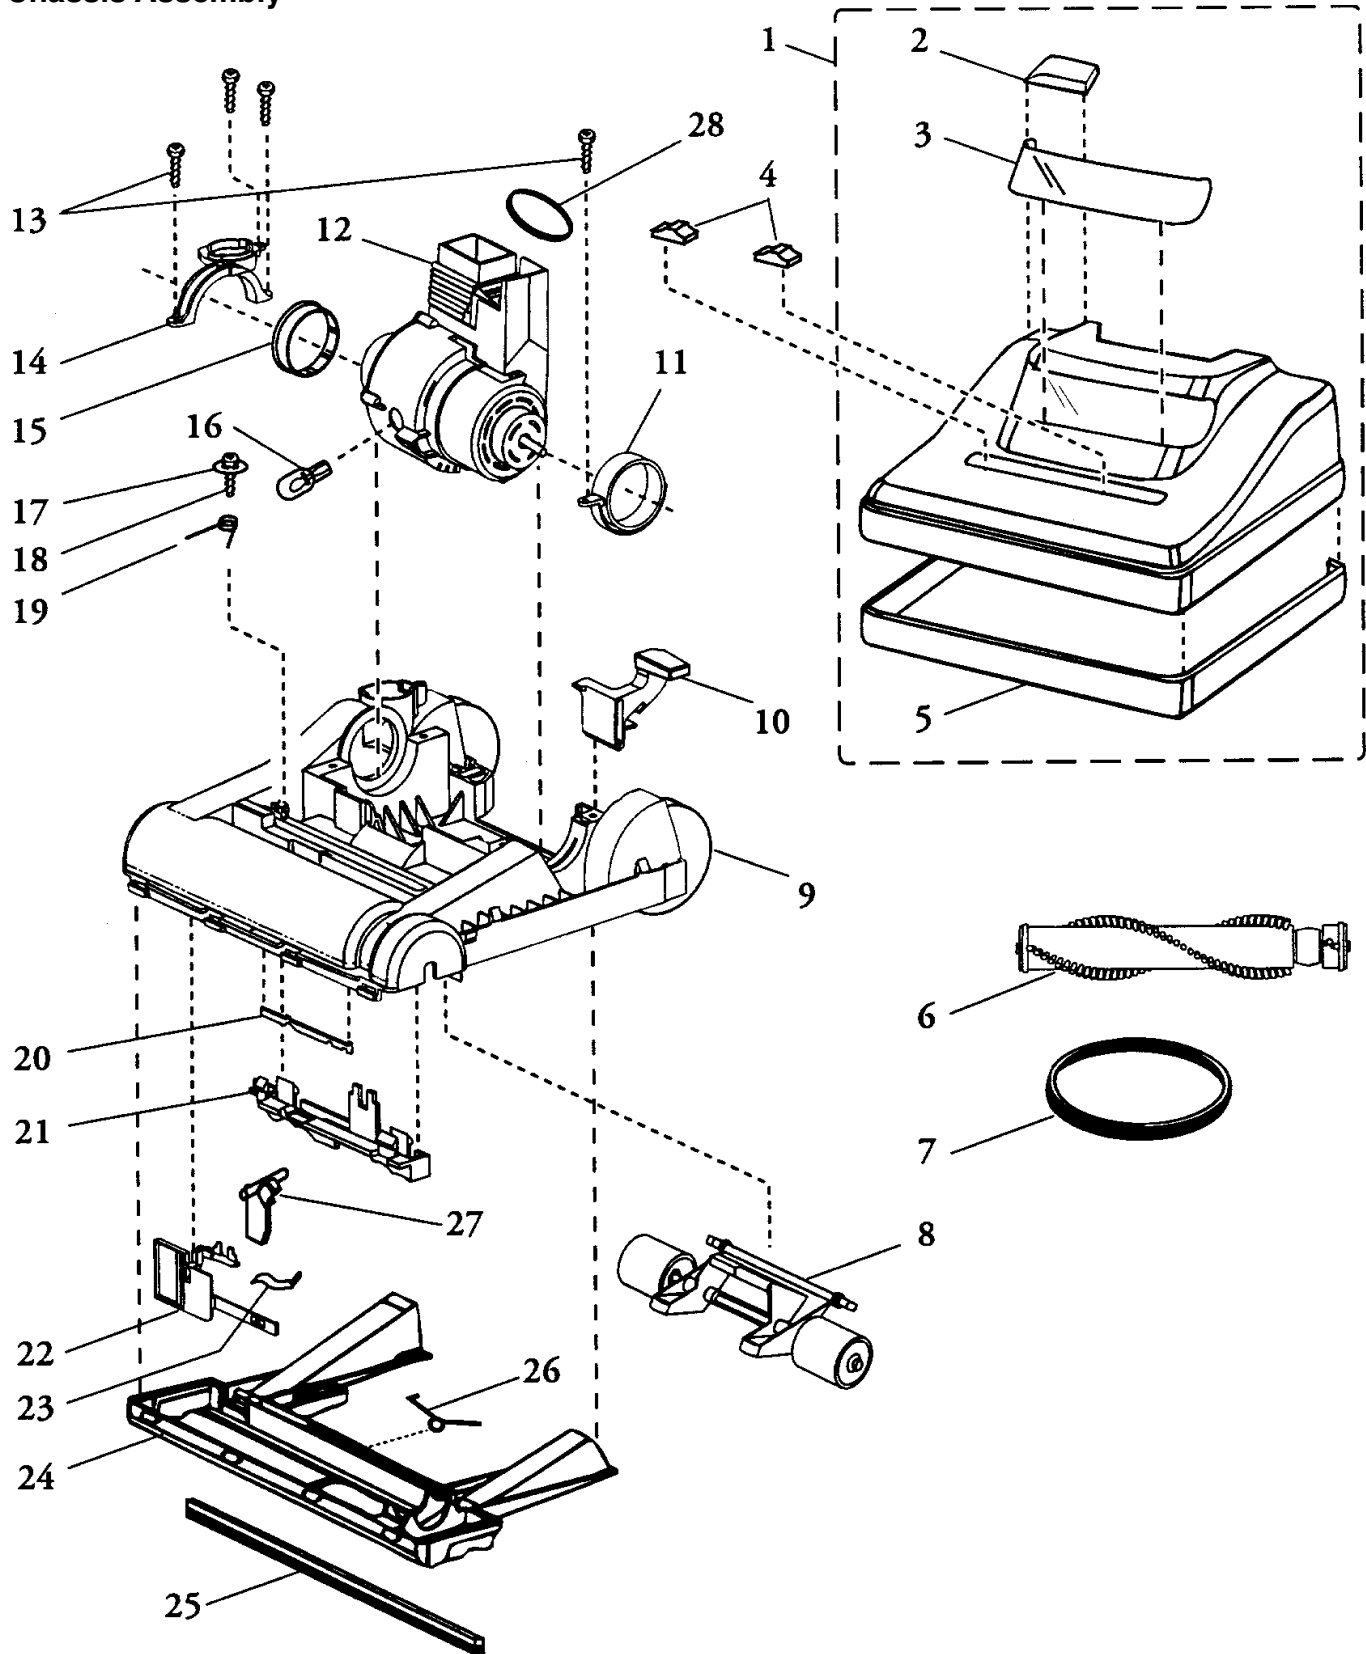

Models: SB-12650, SB-12660, SB-12661, SB-12662, SB-12750, SB-12751, SB-12770, SB-12800, SB-12851, SB-14100, SB-14100C, SB-14200, SB-14750, SB-14750C, SB-14760, SB-14850

SB Series

Chassis Assembly