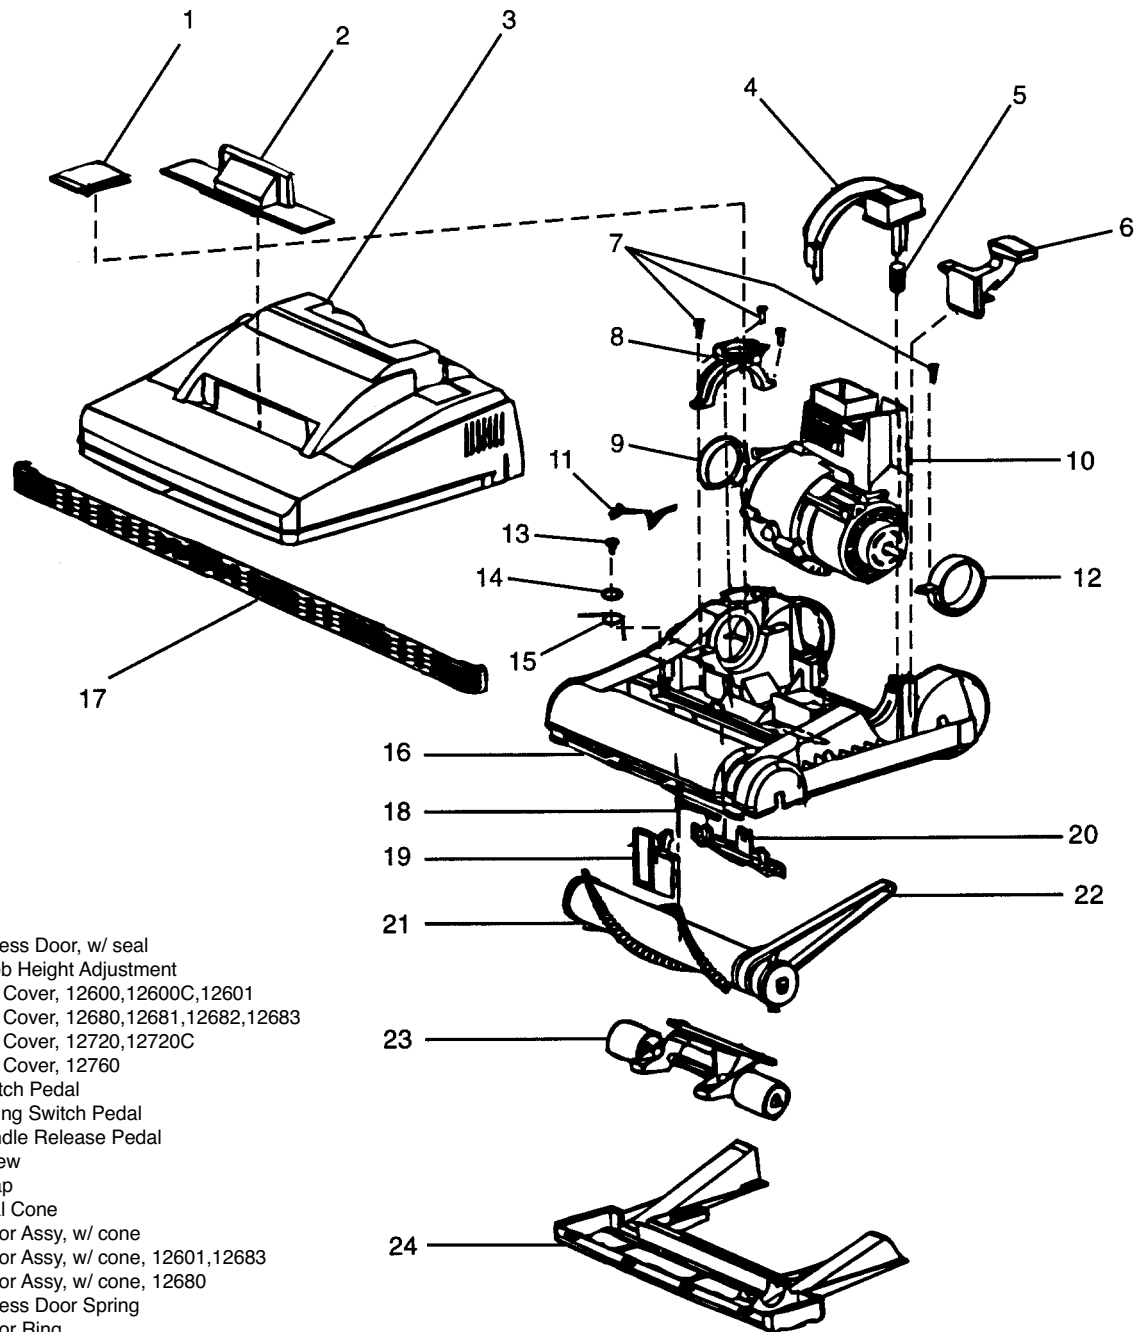

Models: SB-12600, SB-12600C, SB-12601, SB-12680, SB-12601, SB-12681,
SB-12682, SB-12683, SB-12720, SB-12720C, SB-12760

SB Series

Chassis Assembly

- 1 ..... BI-5554042 ..... Access Door, w/ seal
- 2 ..... BI-7135101 ..... Knob Height Adjustment
- 3 ..... N/A ..... Top Cover, 12600,12600C,12601
- 3 ..... N/A ..... Top Cover, 12680,12681,12682,12683
- 3 ..... N/A ..... Top Cover, 12720,12720C
- 3 ..... N/A ..... Top Cover, 12760
- 4 ..... BI-7135702 ..... Switch Pedal
- 5 ..... BI-7108431 ..... Spring Switch Pedal
- 6 ..... BI-5559196 ..... Handle Release Pedal
- 7 ..... BI-8807002 ..... Screw
- 8 ..... BI-3131115 ..... Strap
- 9 ..... BI-7137705 ..... Seal Cone
- 10 ..... BI-5554115 ..... Motor Assy, w/ cone
- 10 ..... N/A ..... Motor Assy, w/ cone, 12601,12683
- 10 ..... BI-5554115 ..... Motor Assy, w/ cone, 12680
- 11 ..... BI-7108411 ..... Access Door Spring
- 12 ..... BI-7131110 ..... Motor Ring
- 13 ..... BI-8807203 ..... Screw
- 14 ..... N/A ..... Washer
- 15 ..... BI-2108421 ..... Internal Slide Spring
- 16 ..... BI-5554408 ..... Chassis, w/ wheels
- 17 ..... BI-3130306 ..... Bumper
- 18 ..... N/A ..... 2-Position Rack
- 19 ..... BI-7135711 ..... Internal Slide
- 20 ..... N/A ..... Height Adjustment Slide, lower
- 21 ..... BI-2101009 ..... Floor Brush Assy
- 22 ..... BI-32015 ..... Belt, type SDB-4, 2 pack
- 23 ..... BI-2149700 ..... Front Wheel Assy
- 24 ..... BI-5559266 ..... Access Plate Assy