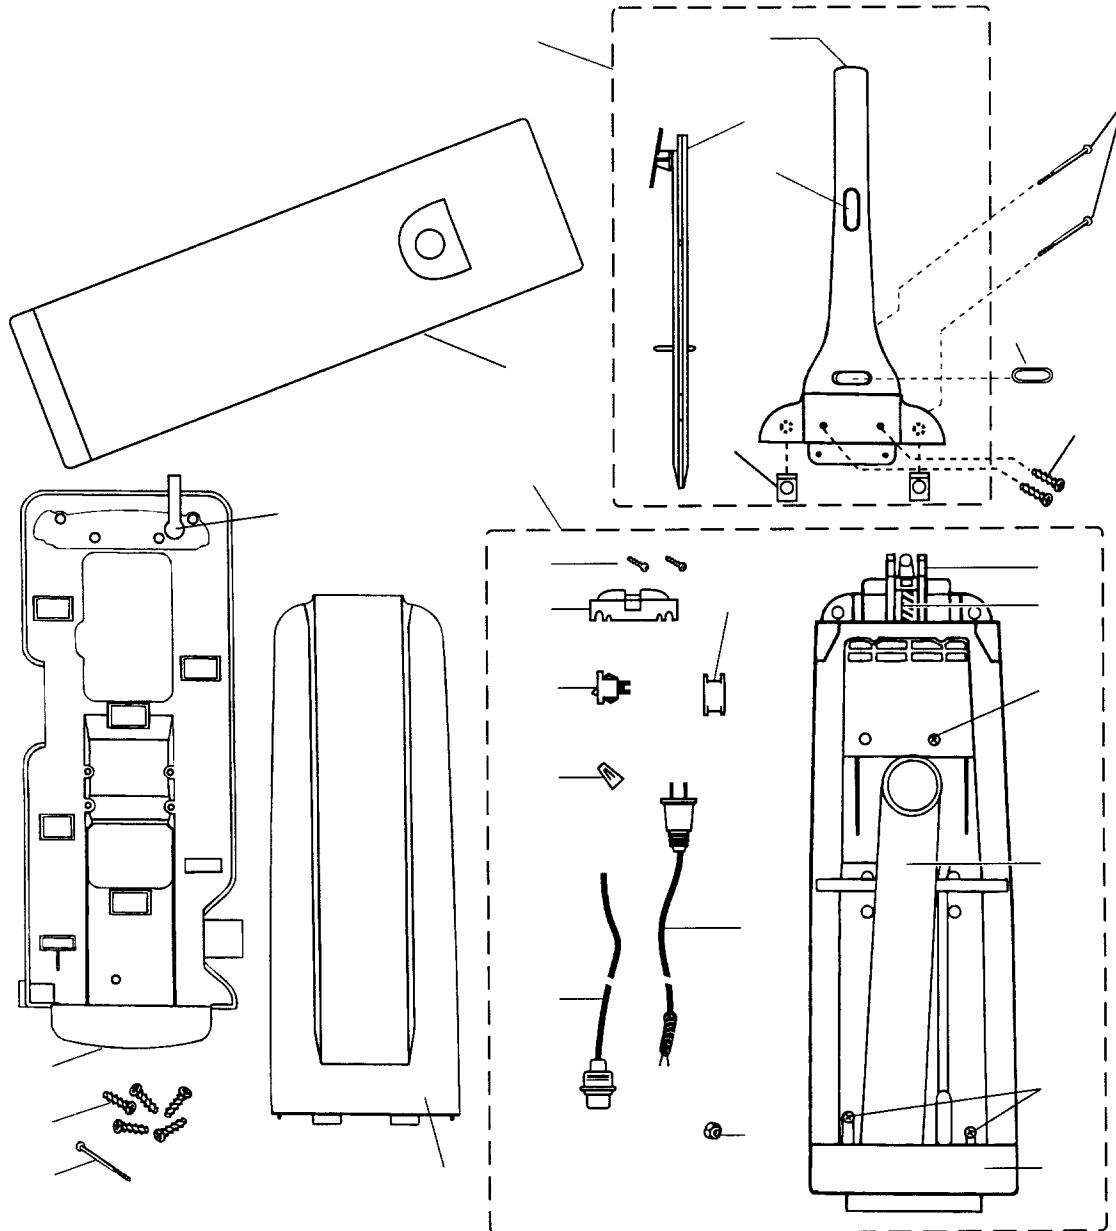

HB Series

Handle Assembly

1	N/A	Upper Handle Assy	17	N/A	Bag Cover, 12800,12800C,12801C,12851,14870,14870C
1	N/A	Upper Handle Assy, 12151,12801C,12802C,14151,14851C	17	N/A	Bag Cover, 12802C
1	N/A	Upper Handle Assy, 12700,12700C,12701, 12850	17	BI-5554158	Bag Cover, 12850
1	N/A	Upper Handle Assy, 12701C,12702	17	BI-5554170	Bag Cover, 12900
1	N/A	Upper Handle Assy, 12851	17	N/A	Bag Cover, 14100
1	N/A	Upper Handle Assy, 14100	17	N/A	Bag Cover, 14101
1	N/A	Upper Handle Assy, 14101	17	BI-5554418	Bag Cover, 14110,14111
1	N/A	Upper Handle Assy, 14110	17	N/A	Bag Cover, 14150,14151
1	N/A	Upper Handle Assy, 14901	17	BI-5554415	Bag Cover, 14850,14850C,14851C,14901
2	BI-7135105	Handle End Plug	17	N/A	Bag Cover, 14880
3	BI-7134106	Switch Actuator	17	BI-5554151	Bag Cover, 14900
4	BI-7135111	Switch Cap	18	BI-7102651	Wire Nut
5	BI-5554401	Handle Clip	19	BI-7108613	Switch, 2 speed
6	N/A	Upper Handle Screw	19	BI-7108614	Switch, 12700,12700C,12701,12701C 12702,12850,12851,14100,14101
7	BI-7135115	Bag Cover Release Button	20	N/A	Switch Cover
8	N/A	Main Body Latch	20	N/A	Switch Cover, 14100,14870,14870C
9	BI-7108431	Latch Spring	20	N/A	Switch Cover, 14101
9	BI-7108425	Latch Spring, 12801C,12802C,14100, 14101, 14110,14150,14151,14850, 14850C,14870, 14870C,14880,14900, 14901	20	N/A	Switch Cover, 14110
10	BI-8807205	Screw	20	N/A	Switch Cover, 14900
10	BI-8807207	Screw, 12151,12700C,12702,12801C, 12802C	21	BI-5550019	Screws, switch cover
11	N/A	Dirt Tube, w/ gasket	22	N/A	Lower Handle Assy, 12150,12900
11	N/A	Dirt Tube, w/ gasket, 14100,14101,14110, 14150,14151,14850,14850C,14870, 14870C,14880,14900,14901	22	N/A	Lower Handle Assy, 12151
12	BI-8807203	Screw	22	BI-5554262	Lower Handle Assy, 12700,12700C,12701
13	N/A	Lower Cover	22	BI-5554272	Lower Handle Assy, 12701C,12702
14	BI-2805040	Hex Nut	22	N/A	Lower Handle Assy, 12800,12800C
15	BI-5554764	Power Cord, 30 ft, 12150,12151,12900	22	BI-5554276	Lower Handle Assy, 12801C,12802C
15	BI-5554750	Power Cord, 20 ft, 12700,12700C,12701	22	BI-5554267	Lower Handle Assy, 12850
15	N/A	Power Cord, 20 ft, w/ term, 12701C,12702	22	BI-5554274	Lower Handle Assy, 12851
15	BI-5554749	Power Cord, 25 ft, w/ term., 12800,12800C, 12850,14850,14850C,14880	22	BI-5554266	Lower Handle Assy, 14100
15	BI-7102823	Power Cord, 25 ft, 12801C,12802C,12851, 12851C	22	N/A	Lower Handle Assy, 14101
15	BI-5554744	Power Cord, 35 ft, 14100,14870,14870C	22	BI-5554273	Lower Handle Assy, 14110
15	BI-5554773	Power Cord, 25 ft, 14101	22	N/A	Lower Handle Assy, 14111,14150
15	BI-5554760	Power Cord, 35 ft, 14110	22	N/A	Lower Handle Assy, 14151
15	BI-5554764	Power Cord, 35 ft, w/ term, 14111,14150, 14151	22	BI-5554263	Lower Handle Assy, 14850,14850C,14880
15	N/A	Power Cord, 30 ft, 14900	22	N/A	Lower Handle Assy, 14851C
15	N/A	Power Cord, 30 ft, w/ term, 14901	22	BI-5554264	Lower Handle Assy, 14870,14870C
16	N/A	Jumper Cord, 3 cond.,12150,12151,12900, 14110,14111,14150,14151	22	N/A	Lower Handle Assy, 14900
16	BI-5554736	Jumper Cord, 12700,12700C,12701, 12701C,12702,12850,12851,14101	22	N/A	Lower Handle Assy, 14901
16	N/A	Jumper Cord, w/ plug, 12800,12800C, 12801C,12802C,14100,14850,14850C, 14851C,14870,14870C,14880,14900, 14901	23	BI-32018	Paper Bag, SUB-3, 3 pack
	BI-5554756	Jumper Cord Only, w/o plug, 14100,14101, 14870,14870C	24	BI-5554239	Tool Caddy
17	BI-5554163	Bag Cover, 12150	25	BI-8887210	Bolt
17	N/A	Bag Cover, 12151,12701C	26	N/A	Cord Latch
17	N/A	Bag Cover, 12700,12700C	27	BI-8807002	Screw
17	N/A	Bag Cover, 12701	28	BI-7132961	Switch Cover, mylar
17	N/A	Bag Cover, 12702	29	BI-5553623	Strain Relief
			30	N/A	Black Lead, w/ terminal
			31	N/A	Tubing
			32	BI-7108600	Pressure Switch
			33	BI-5550862	Thermoprotector
			34	BI-5554722	Indicator Light