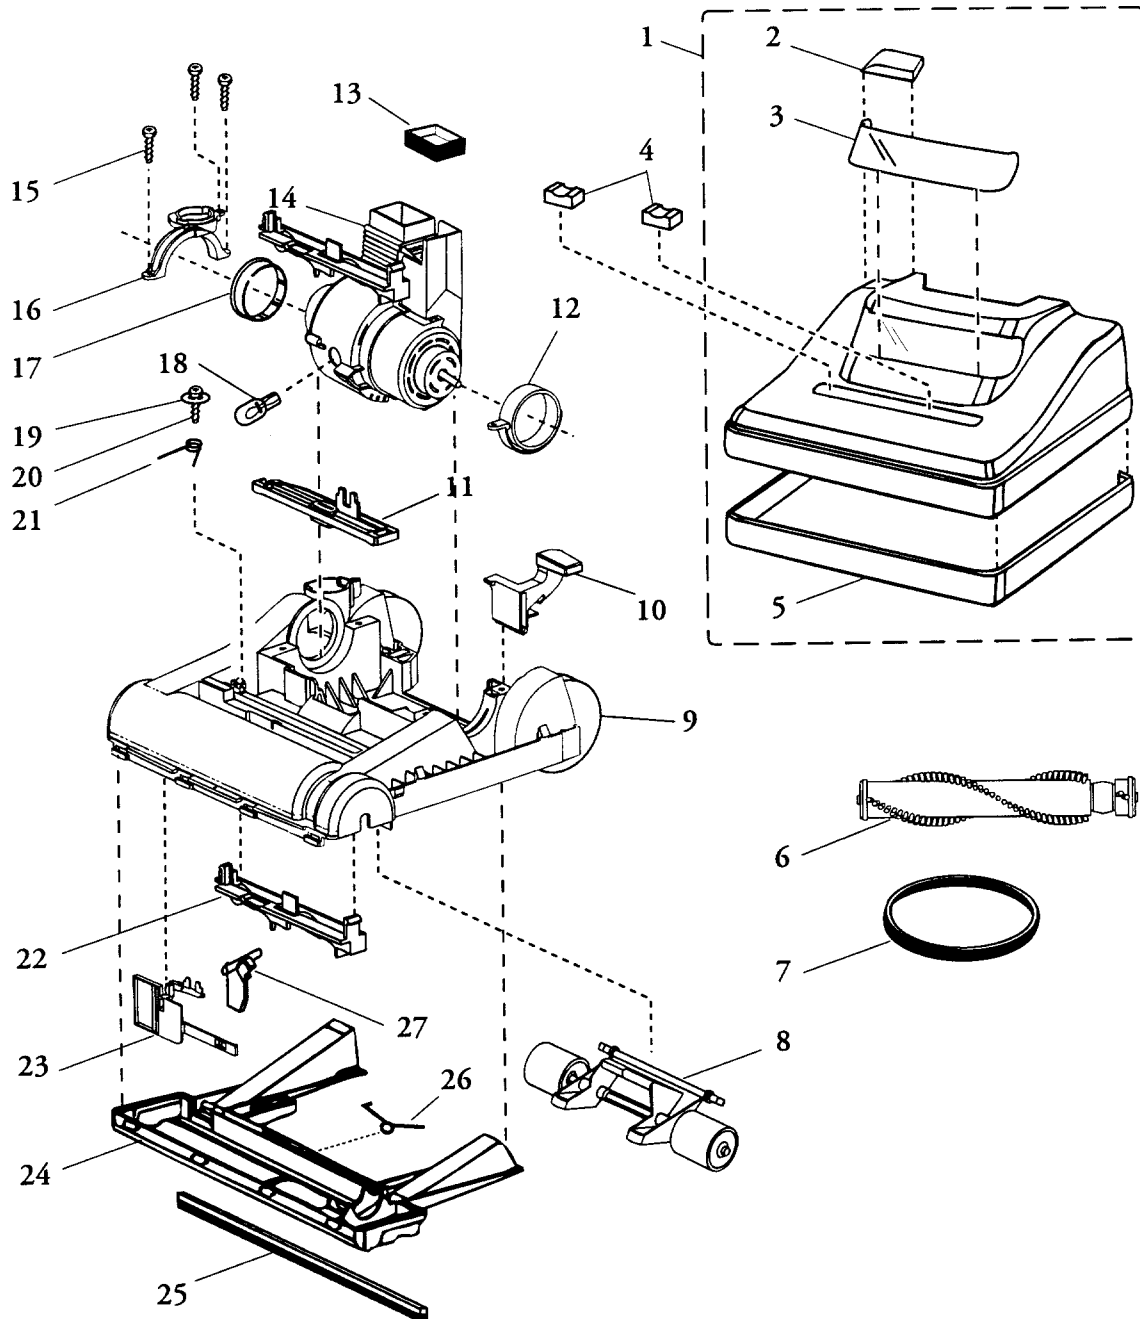

Models: HB-12150, HB-12151, HB-12700, HB-12700C, HB-12701, HB-12701C, HB-12702, HB-12702C, HB-12703, HB-12704, HB-12705, HB-12800, HB-12800C, HB-12801C, HB-12802C, HB-12820, HB-12821, HB-12850, HB-12851, HB-12852, HB-12852C, HB-12853C, HB-12890, HB-12900, HB-12901, HB-12902, HB-12903, HB-12950, HB-14100, HB-14101, HB-14102, HB-14102C, HB-14103, HB-14110, HB-14111, HB-14112, HB-14120Q, HB-14121, HB-14121Q, HB-14150, HB-14151, HB-14152, HB-14850, HB-14850C, HB-14851C, HB-14870, HB-14870C, HB-14880, HB-14881, HB-14900, HB-14901, HB-14902

Chassis Assembly