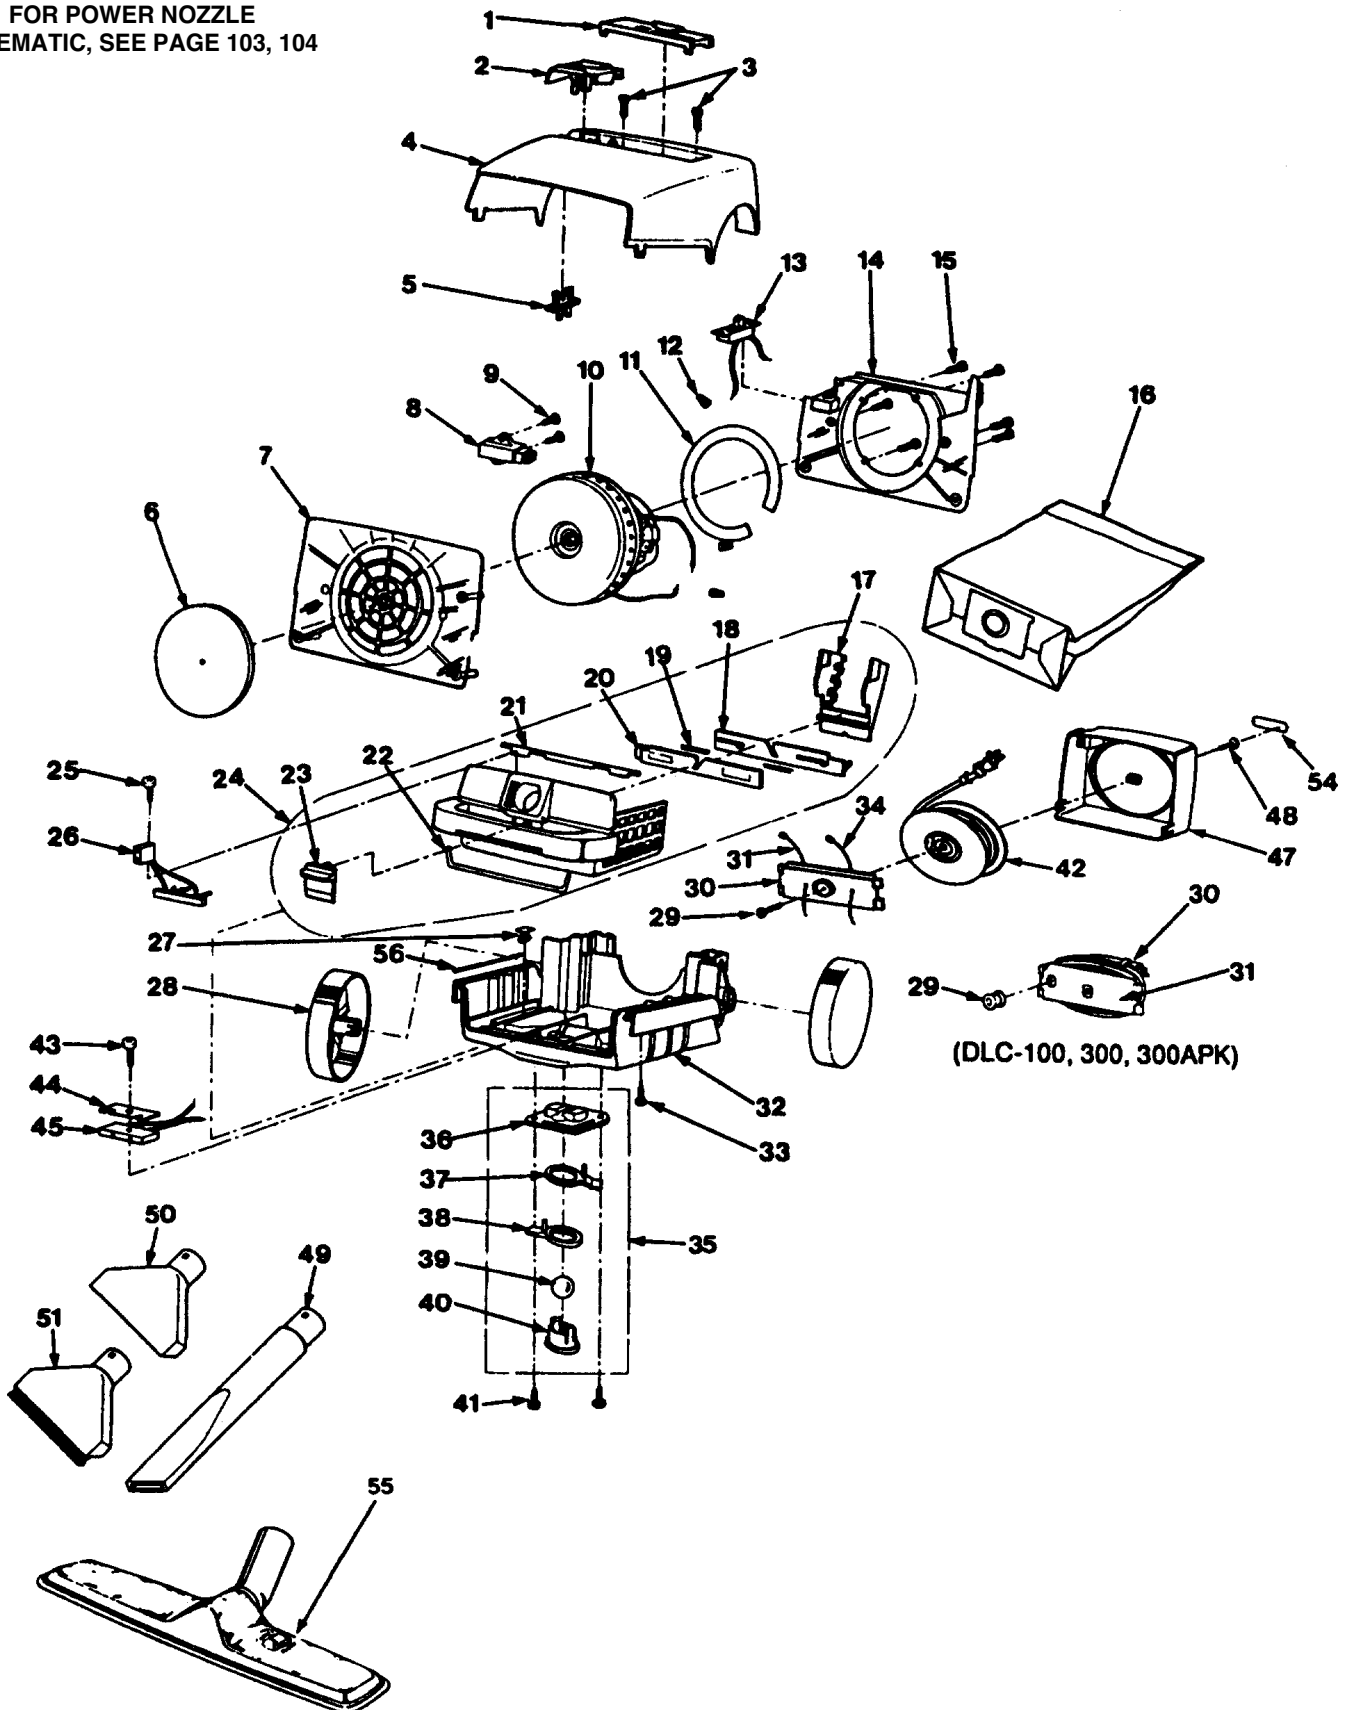

Models: DLC-100 / DLC-200 / DLC-300 / DLC-300APK / DLC-400

FOR POWER NOZZLE
SCHEMATIC, SEE PAGE 103, 104

Models: DLC-100 / DLC-200 / DLC-300 / DLC-300APK / DLC-400

1 N/A	Blower Door	32 BI-5553463	Lower Housing, DLC100/300
2 BI-5553056	Switch Pedal	32 BI-5553464	Lower Housing, DLC300APK
3 BI-8807203	Upper Housing Screw	33 BI-8807203	Screw, lower housing
4 BI-5553411	Upper Housing, DLC100	34 N/A	White Lead, DLC200/400
4 BI-5553410	Upper Housing, DLC200	35 N/A	Caster Assy, complete, DLC200/300APK/400
4 BI-5553409	Upper Housing, DLC300	35 N/A	Caster Assy, complete, DLC100/300
4 BI-5553408	Upper Housing, DLC400	36 BI-5553547	Caster Housing, DLC200/300APK/400
4 N/A	Upper Housing, DLC300APK	36 N/A	Caster Housing, DLC100/300
5 N/A	Switch Actuator	37 BI-5553547	Dust Brush Clip, DLC200/300APK/400
6 BI-5553393	Secondary Filter	37 N/A	Dust Brush Clip, DLC100/300
7 BI-5553479	Front Mounting Plate, w/ seal	38 BI-5553555	Crevice Tool Clip, DLC200/300APK/400
8 N/A	Carbon Brush Assy,sold each	38 N/A	Crevice Tool Clip, DLC100/300
9 BI-5550619	Carbon Brush Screw	39 N/A	Caster Ball
10 N/A	Motor Assy, also order #11	40 N/A	Caster Retainer, DLC200/400
11 BI-5554691	Motor Seal	40 N/A	Caster Retainer, DLC100/300/300APK
12 BI-7102650	Wire Nut	41 BI-8807203	Screw, caster housing
13 BI-5554826	Switch	42 BI-5553447	Cord Reel Assy, w/ #29,30,31,34,47,48,54, DLC300/400
14 BI-5553480	Rear Mount Plate, w/ seal	43 N/A	Screw, female connector, DLC300/300APK/400
15 N/A	Screw, rear mount plate	44 BI-5553581	Connector Shield, DLC300/300APK/400
16 N/A	Paper Bag, 3 pack, SCC-1	45 BI-5553338	Female Connector, DLC300/300APK/400
17 SI-660758009	Collar Support	46 BI-5550998	Wand, DLC300/300APK/400
18 BI-5553107	Latch, right	46 N/A	Wand, DLC100/200
19 BI-5553079	Latch Spring	47 BI-5553097	Cord Reel Cover, DLC200/400
20 BI-5553110	Latch, left	48 N/A	Screw, reel cover, DLC200/400
21 BI-5553544	Gasket, bag drawer	49 N/A	Crevice Tool
22 N/A	Foam Seal	50 N/A	Upholstery Nozzle
23 BI-5553090	Drawer Release Tab	51 N/A	Dust Brush
24 N/A	Bag Drawer Complete, DLC100	BI-5550375	Hose Lock
24 N/A	Bag Drawer Complete, DLC200	N/A	Electric Hose Assy, DLC300/400
24 BI-5553382	Bag Drawer Complete, DLC300/300APK/400	BI-5553139	Non-Electric Hose, DLC100/200
25 BI-5551181	Screw, electric connector, DLC300/300APK/400	54 BI-5553434	Glamour Cap, DLC200/400
26 BI-5553336	Electric Connector, DLC300/400	BI-5553020	Power Nozzle, DLC300APK/400
27 N/A	Tool Clip	N/A	Power Nozzle, DLC300
28 BI-5553036	Rear Wheel, DLC200/300APK/400	55 N/A	Floor Nozzle, DLC100/200
28 BI-5553037	Rear Wheel, DLC100/300	56 N/A	Foam Seal
29 BI-8807035	Screw, cord reel, DLC200/400			
29 BI-7101200	Strain Relief, DLC100/300/300APK			
30 N/A	Cord Reel Mount, DLC200/400			
30 BI-5552641	Cord, DLC100/300/300APK			
31 BI-5552652	Black Lead, DLC200/400			
31 N/A	Cord Wrap, DLC100/300			
31 N/A	Cord Wrap, DLC300APK			
32 BI-5553462	Lower Housing, DLC200/400			