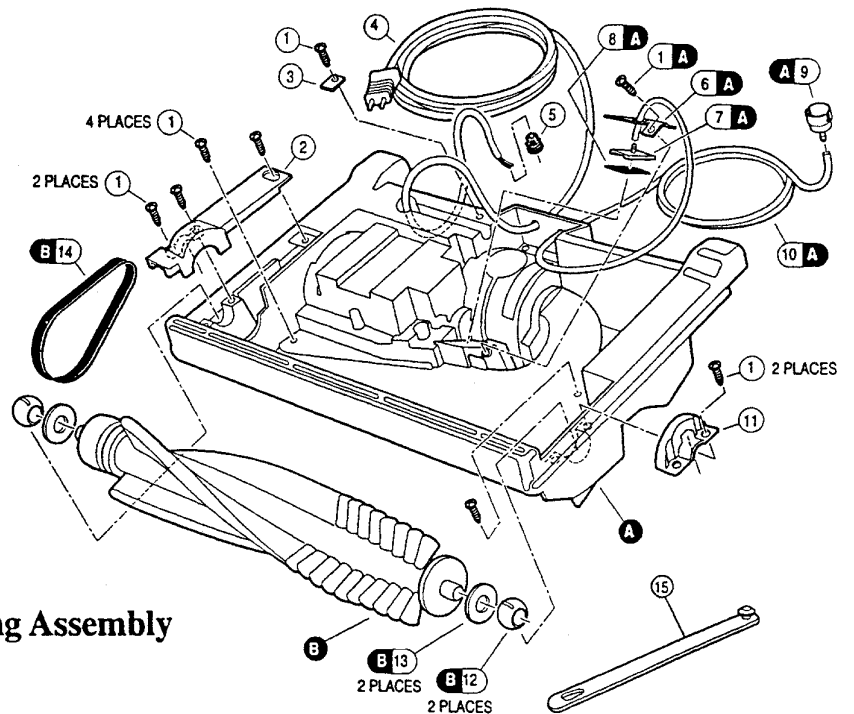

TURTLE SPRAYMATE

Upper Housing Assembly

UPPER HOUSING ASSEMBLY

- 1.....BI-7135502..... Lens
- 2.....N/A..... Swivel
- 3.....NLA..... Pedal
- 4.....NLA..... Shaft, pedal
- 5.....NLA..... Spring, pedal
- 6.....BI-7106904..... Retainer, pedal
- 7.....BI-8807035..... Screw
- 8.....NLA..... Bearing Strap
- 9.....BI-7100500..... Bearing
- 10.....BI-8809003..... Washer
- 11.....BI-7106906..... Retainer, brush
- 12.....BI-5551380..... Brush Assembly
- 13.....BI-7101102..... Field Strap
- 14.....NLA..... Lead, black, w/ terminal
- 15.....NLA..... Field
- 16.....NLA..... Armature, w/ bearing
- 17.....NLA..... Bearing Strap
- 18.....BI-7102650..... Wire Nuts
- 19.....NLA..... Bumper
- 20.....NLA..... Seals
- A.....N/A..... Upper Housing Assembly, incl. 1,20
- B.....NLA..... Motor Complete, incl. 8,9,11,12,14-16

Lower Housing Assembly

LOWER HOUSING ASSEMBLY

- 1.....BI-8807019..... Screw
- 2.....NLA..... Belt Cover
- 3.....BI-7106906..... Retainer
- 4.....N/A..... Power Cord
- 5.....BI-7101200..... Strain Relief
- 6.....BI-5554526..... Retainer
- 7.....BI-5551482..... Oscillator
- 8.....BI-5551483..... Diaphragm
- 9.....BI-4444463..... Nut, quick disconnect
- 10.....BI-5551460..... Tubing
- 11.....NLA..... End Cap
- 12.....BI-7100502..... Bearing
- 13.....BI-8809002..... Washer
- 14.....BI-2553574..... Drive Belt
- 15.....N/A..... Strap
- A.....NLA..... Lower Housing Assembly, incl. 1,6-10
- B.....NLA..... Floor Brush Assembly, incl. 12-14