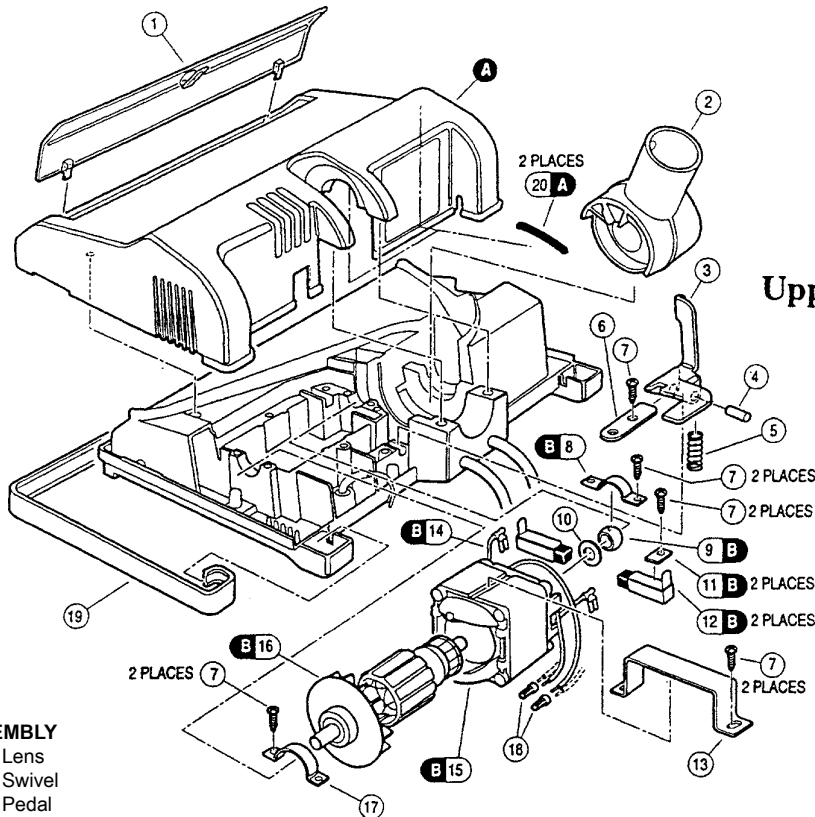

TURTLE SPRAYMATE

Upper Housing Assembly

UPPER HOUSING ASSEMBLY

- 1.....BI-7135502..... Lens
- 2.....N/A..... Swivel
- 3.....NLA..... Pedal
- 4.....NLA..... Shaft, pedal
- 5.....NLA..... Spring, pedal
- 6.....BI-7106904..... Retainer, pedal
- 7.....BI-8807035..... Screw
- 8.....NLA..... Bearing Strap
- 9.....BI-7100500..... Bearing
- 10.....BI-8809003..... Washer
- 11.....BI-7106906..... Retainer, brush
- 12.....BI-5551380..... Brush Assembly
- 13.....BI-7101102..... Field Strap
- 14.....NLA..... Lead, black, w/ terminal
- 15.....NLA..... Field
- 16.....NLA..... Armature, w/ bearing
- 17.....NLA..... Bearing Strap
- 18.....BI-7102650..... Wire Nuts
- 19.....NLA..... Bumper
- 20.....NLA..... Seals
- A.....N/A..... Upper Housing Assembly, incl. 1,20
- B.....NLA..... Motor Complete, incl. 8,9,11,12,14-16

Lower Housing Assembly

LOWER HOUSING ASSEMBLY

- 1.....BI-8807019..... Screw
- 2.....NLA..... Belt Cover
- 3.....BI-7106906..... Retainer
- 4.....N/A..... Power Cord
- 5.....BI-7101200..... Strain Relief
- 6.....BI-5554526..... Retainer
- 7.....BI-5551482..... Oscillator
- 8.....BI-5551483..... Diaphragm
- 9.....BI-4444463..... Nut, quick disconnect
- 10.....BI-5551460..... Tubing
- 11.....NLA..... End Cap
- 12.....BI-7100502..... Bearing
- 13.....BI-8809002..... Washer
- 14.....BI-2553574..... Drive Belt
- 15.....N/A..... Strap
- A.....NLA..... Lower Housing Assembly, incl. 1,6-10
- B.....NLA..... Floor Brush Assembly, incl. 12-14