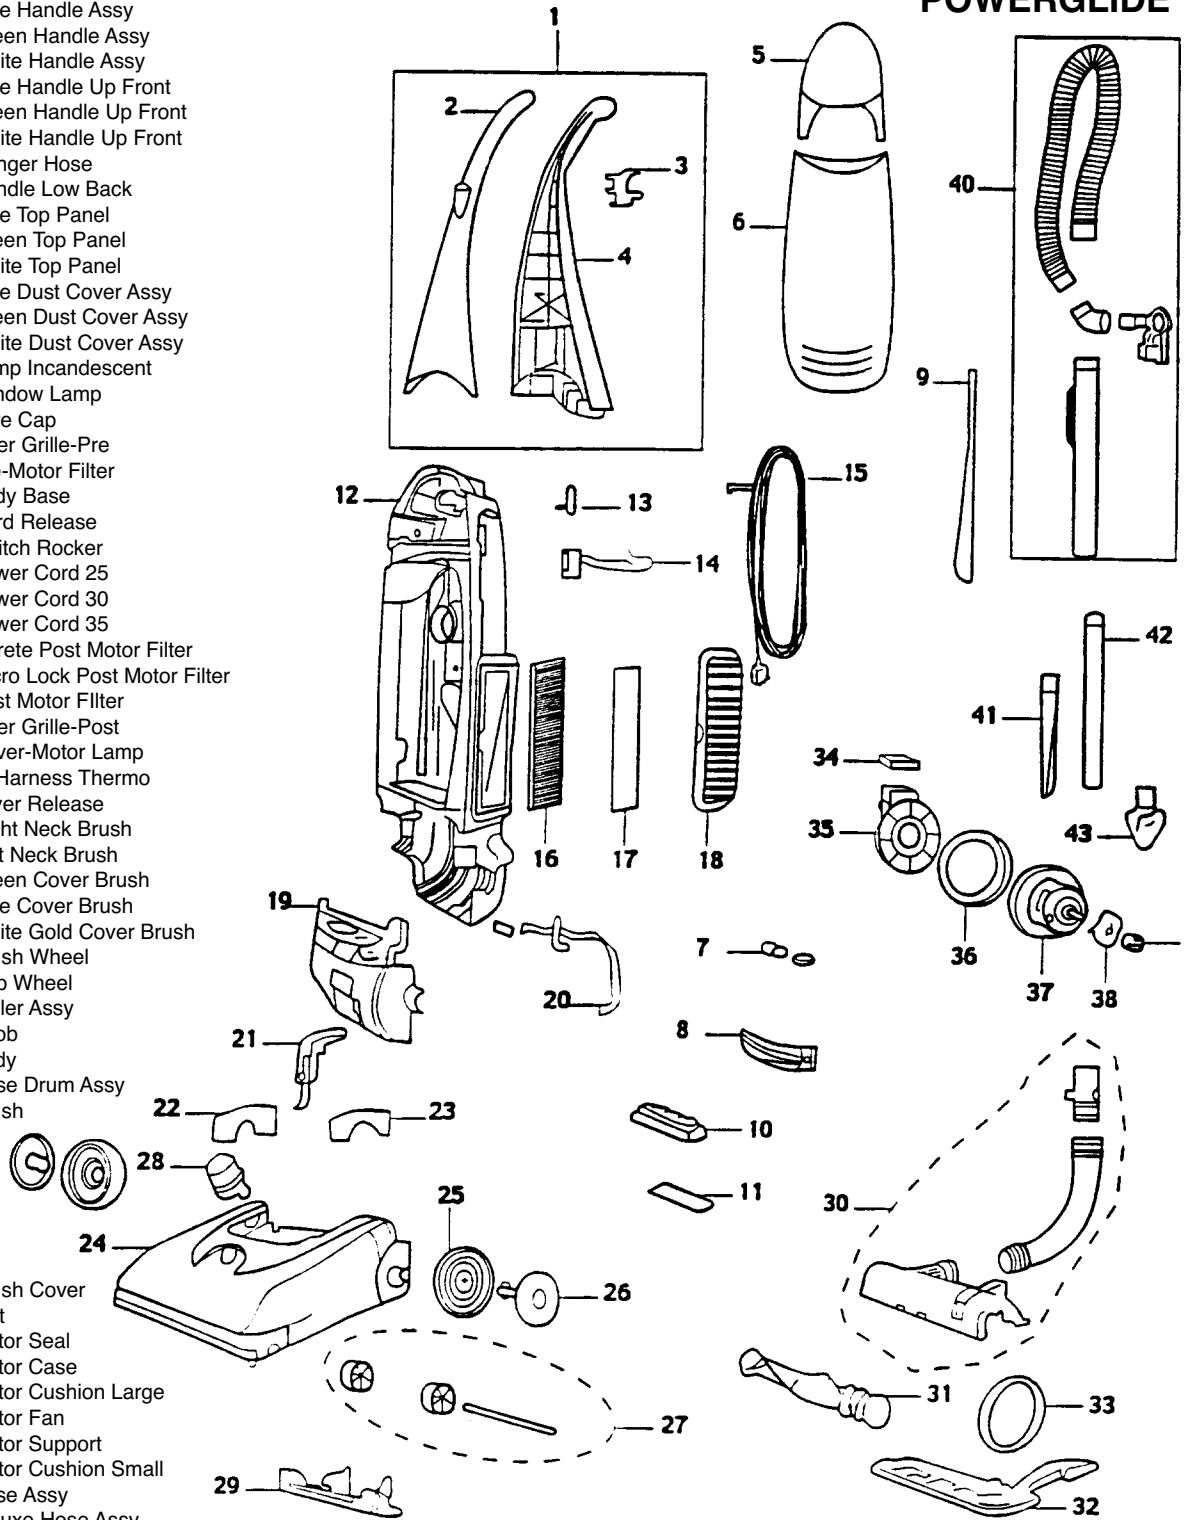

POWERGLIDE

Not Illustrated

BI-32071 ..... Paper Bag, Style 7, 2 pack