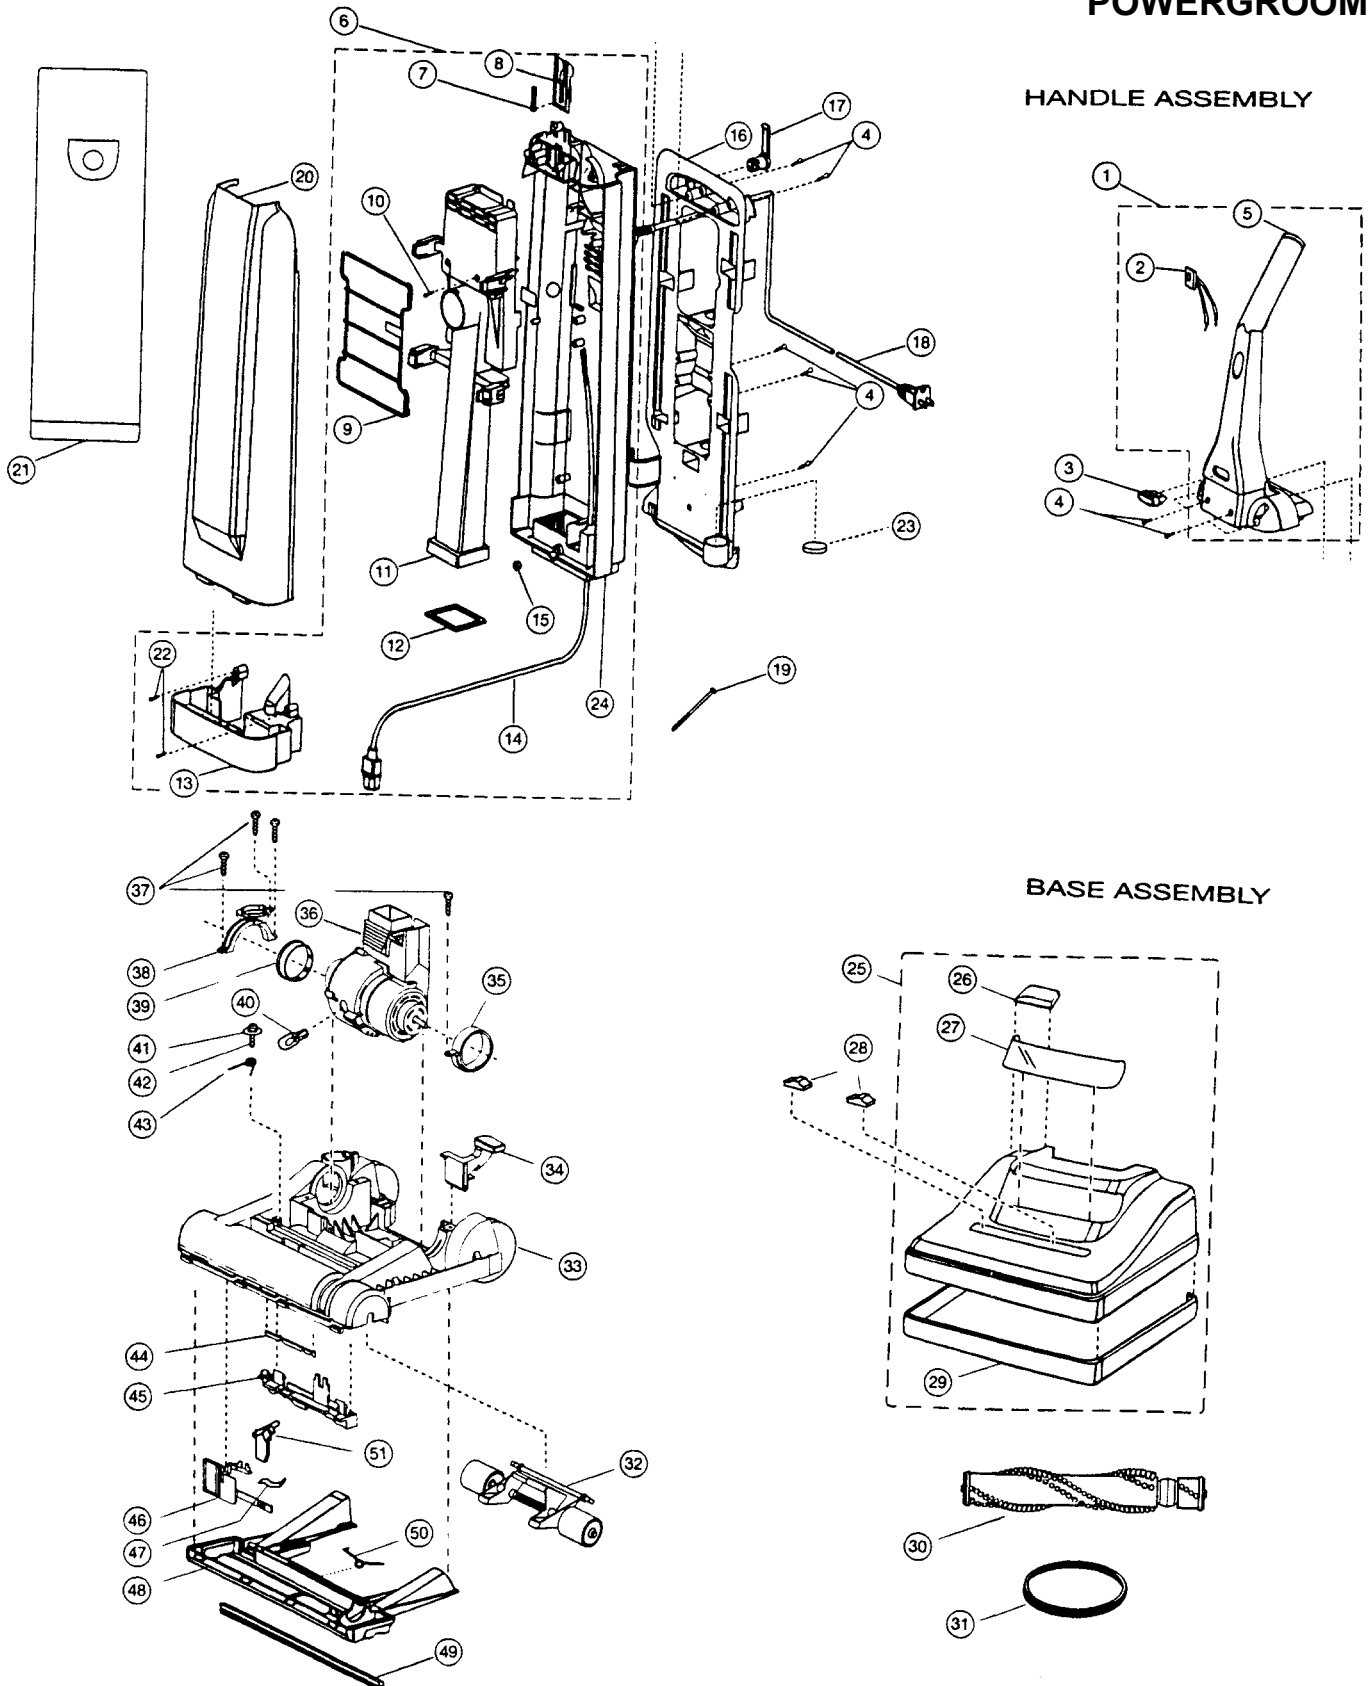

Model: 35301, 35351, 35352

POWERGROOM

Model: 35301, 35351, 35352

HANDLE ASSEMBLY

- 1.....BI-7144420..... Upper Handle Assembly, 35301
- 1.....BI-7174410..... Upper Handle Assembly, 35351, 35352
- 2.....BI-7108611..... Switch, on/off, 35301
- 2.....N/A..... Switch, w/ cover assembly, 35351, 35352
- 3.....BI-7135115..... Button, bag cover release
- 4.....BI-8807205..... Screw, flathead
- 5.....BI-7135105..... End Plug, handle
- 6.....N/A..... Lower Handle Assembly, 35301
- 6.....N/A..... Lower Handle Assembly, 35351, 35352
- 7.....BI-7108425..... Spring, latch
- 8.....N/A..... Latch, main body
- BI-7108600..... Pressure Switch, 35351, 35352
- N/A..... Tubing, 8 1/2" long, 35351, 35352
- 9.....BI-7106905..... Label, bag retainer
- 10.....BI-8807002..... Screw
- 11.....N/A..... Dirt Tube, 35301
- 11.....N/A..... Dirt Tube, 35351, 35352
- 12.....BI-7103415..... Seal, foam
- 13.....N/A..... Cover, lower
- 14.....N/A..... Harness, wiring, 35301
- 14.....N/A..... Harness, wiring, 35351, 35352
- 15.....BI-2805040..... Hex Nut
- 16.....BI-7141600..... Tool Caddy
- 17.....N/A..... Cord Latch
- 18.....N/A..... Power Cord, 30', w/ terminals, 35301
- 18.....BI-7102825..... Power Cord, 35351, 35352
- 19.....BI-8807203..... Screw
- 20.....N/A..... Bag Cover, 35301
- 20.....N/A..... Bag Cover, 35351, 35352
- 21.....BI-32013..... Paper Bag
- 22.....BI-8807203..... Screw
- 23.....BI-7107710..... Seal, caddy
- 24.....N/A..... Lower Handle, main