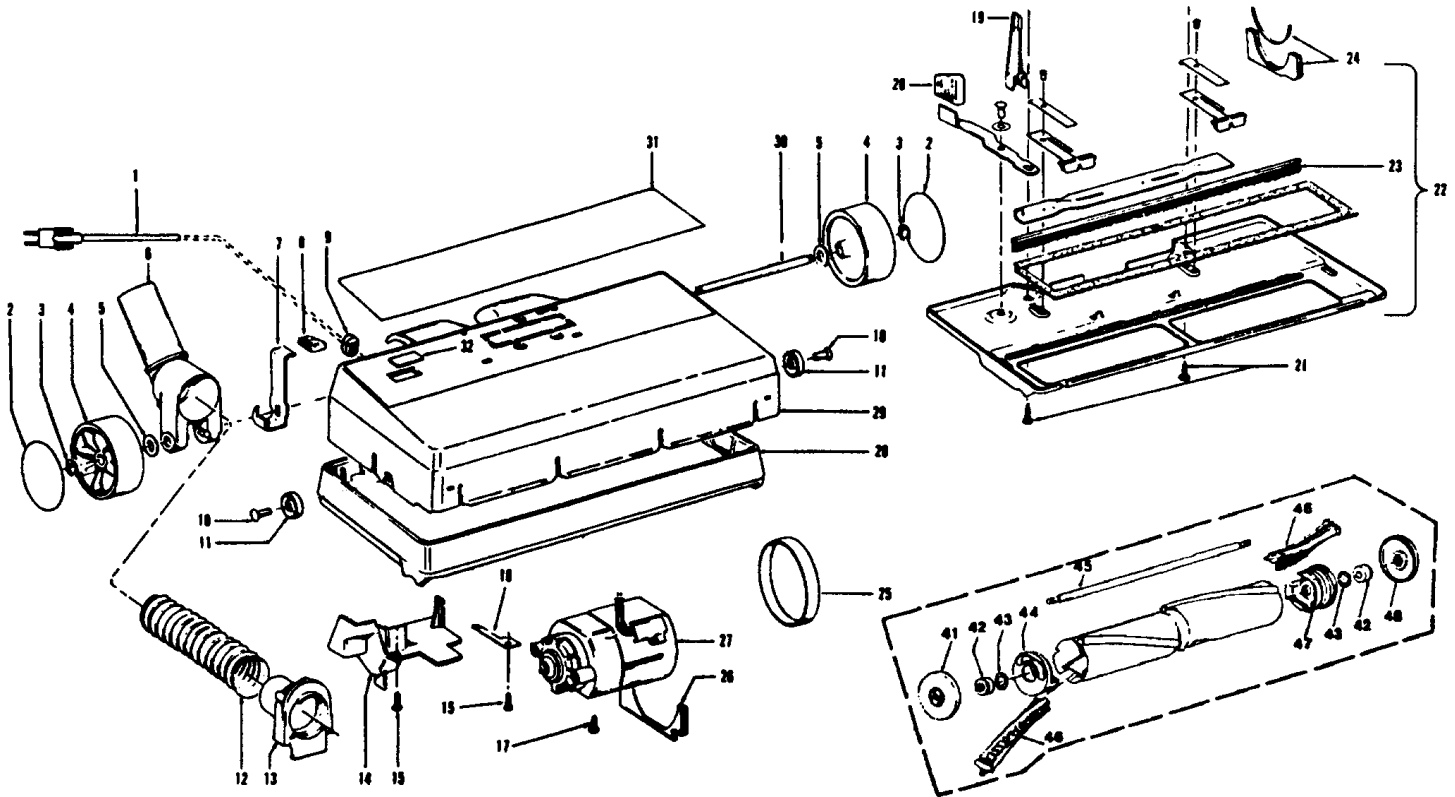

Power Nozzles

- 1 BI-5553325 Cord, power nozzle, CSS300
- 1 BI-5552352 Cord, power nozzle, CSS1000/B
- 2 N/A Wheel Cover, CSS1000/B
- 3 N/A Push Nut, wheel, CSS300
- 3 N/A Lock Ring, wheel, CSS1000/B
- 4 N/A Wheel, CSS300
- 4 BI-5552354 Wheel, CSS1000/B
- 5 N/A Washer, wheel, CSS1000/B
- 6 N/A Nozzle Connector, CSS300
- 6 N/A Nozzle Connector, CSS1000/B
- 7 N/A Lever, CSS1000/B
- 8 N/A Foot Pad, CSS1000/B
- 9 N/A Strain Relief, CSS1000/B
- 10 N/A Rivet, CSS1000/B
- 11 N/A Wheel, CSS1000/B
- 12 N/A Inlet Hose, CSS300
- 12 N/A Inlet Hose, CSS1000/B
- 13 N/A Ring Adaptor, CSS300
- 13 N/A Adaptor, CSS1000/B
- 14 N/A Cover, CSS1000/B
- 15 N/A Screw, cover, CSS1000/B
- 16 N/A Spring, CSS1000/B
- 17 N/A Screw, motor, CSS1000/B
- 18 N/A Brush & Pulley Assy, CSS300
- 18 N/A Agitator, CSS1000/B
- 19 N/A Indicator, CSS1000/B
- 20 N/A Foot Pad, CSS1000/B
- 21 N/A Screw, bottom plate, CSS300
- 21 N/A Screw, bottom plate, CSS1000/B
- 22 N/A Shoe & Seal Assy, CSS300
- 22 N/A Bottom Plate, CSS1000/B

ITEMS NOT ILLUSTRATED

- N/A Lower Motor Housing, CSS300
- N/A Screw, lower motor housing, CSS300
- N/A Seal Only, sleeve bearing, CSS300
- N/A Retaining Clip, bottom plate to lower motor housing, CSS300
- BI-5550724 Female Connector, CSS300