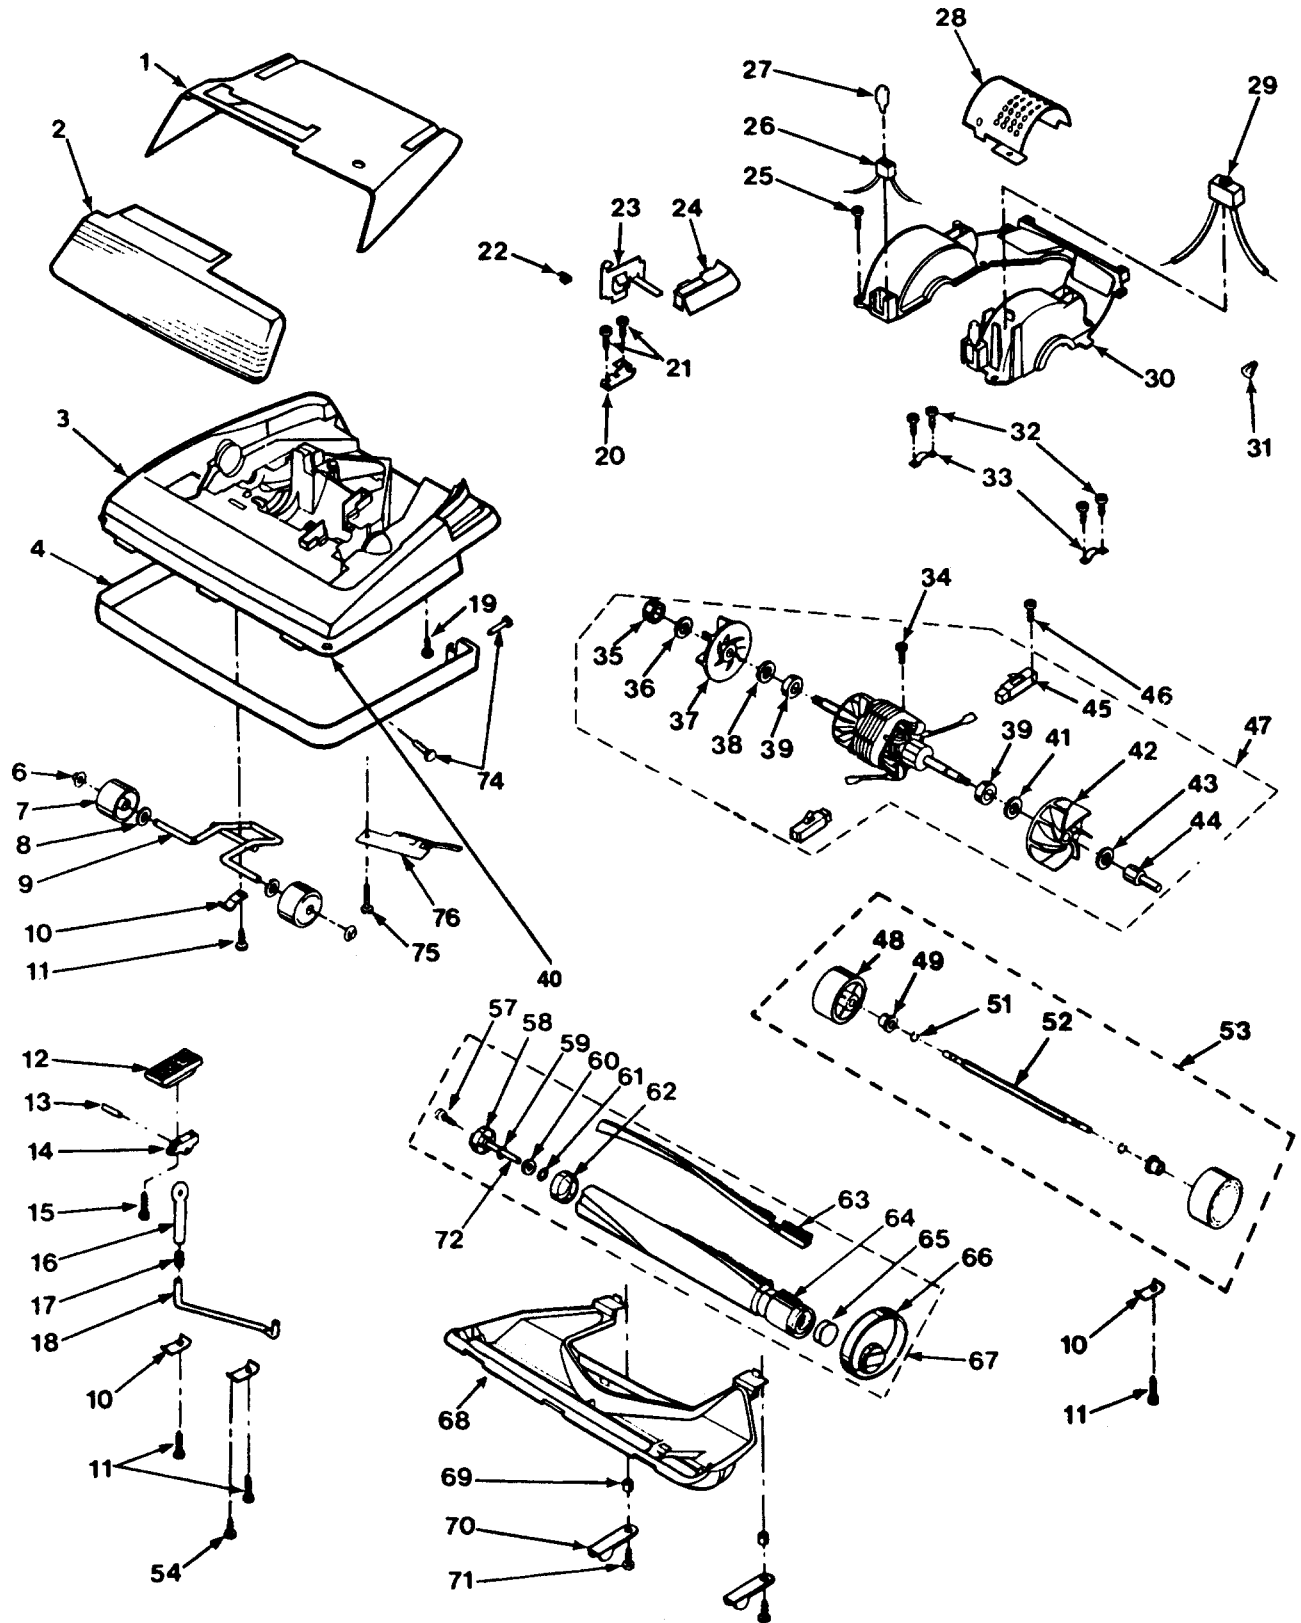

Model: SC-2500

1	BI-5552722	Top Cover	46	BI-5551382	Motor Brush Screw
2	BI-5552710	Lens, w/ label	47	N/A	Motor Assembly
3	N/A	Chassis	48	N/A	Rear Wheel
4	BI-5552704	Bumper	49	N/A	Bushing
6	BI-5554608	Push Nut	51	N/A	Retaining Ring
7	BI-5550343	Front Wheel	52	N/A	Axle
8	BI-5554564	Washer	53	BI-5552649	Rear Wheel Assy
9	N/A	Front Axle	54	N/A	Screw, w/ washer
10	BI-7106908	Retainer	57	BI-5552648	Screw
11	BI-8807035	Retainer Screw	58	BI-5552077	Cap, floor brush
12	BI-5551831	Foot Pedal	59	BI-5554539	Felt Washer
13	BI-5551867	Drive Pin	60	BI-2100556	Ball Bearing
14	N/A	Foot Pedal Adaptor	62	BI-5552078	Cup, floor brush
15	N/A	Screw, foot pedal	63	BI-5551417	Brush Element
16	BI-5551743	Sleeve	64	BI-5552081	Brush Roll
17	N/A	Spring, height adjustment	65	BI-5553495	Bearing Cup
18	N/A	Bell Crank	66	BI-32026	Belt
19	BI-5550008	Top Cover Screw	67	BI-5552087	Floor Brush Assy
20	BI-5551785	Latch Plate	68	N/A	Access Plate
21	BI-5553170	Plate Screw	69	BI-5550172	Spacer
22	N/A	Spring, handle release	70	N/A	Access Plate Latch
23	BI-5552707	Handle Latch	71	BI-8807203	Latch Screw
24	N/A	Handle Release Pedal	72	BI-4440993	Floor Brush Shaft
25	BI-8807203	Blower Cover Screw	73	N/A	Washer
26	BI-5551840	Lamp Base	74	BI-5553542	Rivet
27	BI-5559069	Lamp	75	BI-8807035	Screw
28	BI-5551883	Motor Cover	76	N/A	Bag Latch
29	N/A	Overload Protector					
30	N/A	Blower Cover					
31	BI-7102650	Wire Nut					
32	BI-5551861	Bearing Strap Screw					
33	BI-5551740	Bearing Strap					
34	BI-5553170	Field Restraining Screw					
35	BI-5550309	Hex Nut					
36	BI-2809064	Washer, fan, right hand					
37	BI-5551006	Fan, right hand, includes, #36,38					
38	N/A	Shoulder Washer, hex nut side					
39	BI-5554794	Bearing					
40	BI-5550973	Chassis, w/ motor module					
41	N/A	Shoulder Washer, belt side					
42	BI-5551005	Fan, left hand, includes, #41,43					
43	BI-2809062	Washer, fan, belt side					
44	BI-5550436	Motor Shaft Pulley					
45	N/A	Carbon Brush					