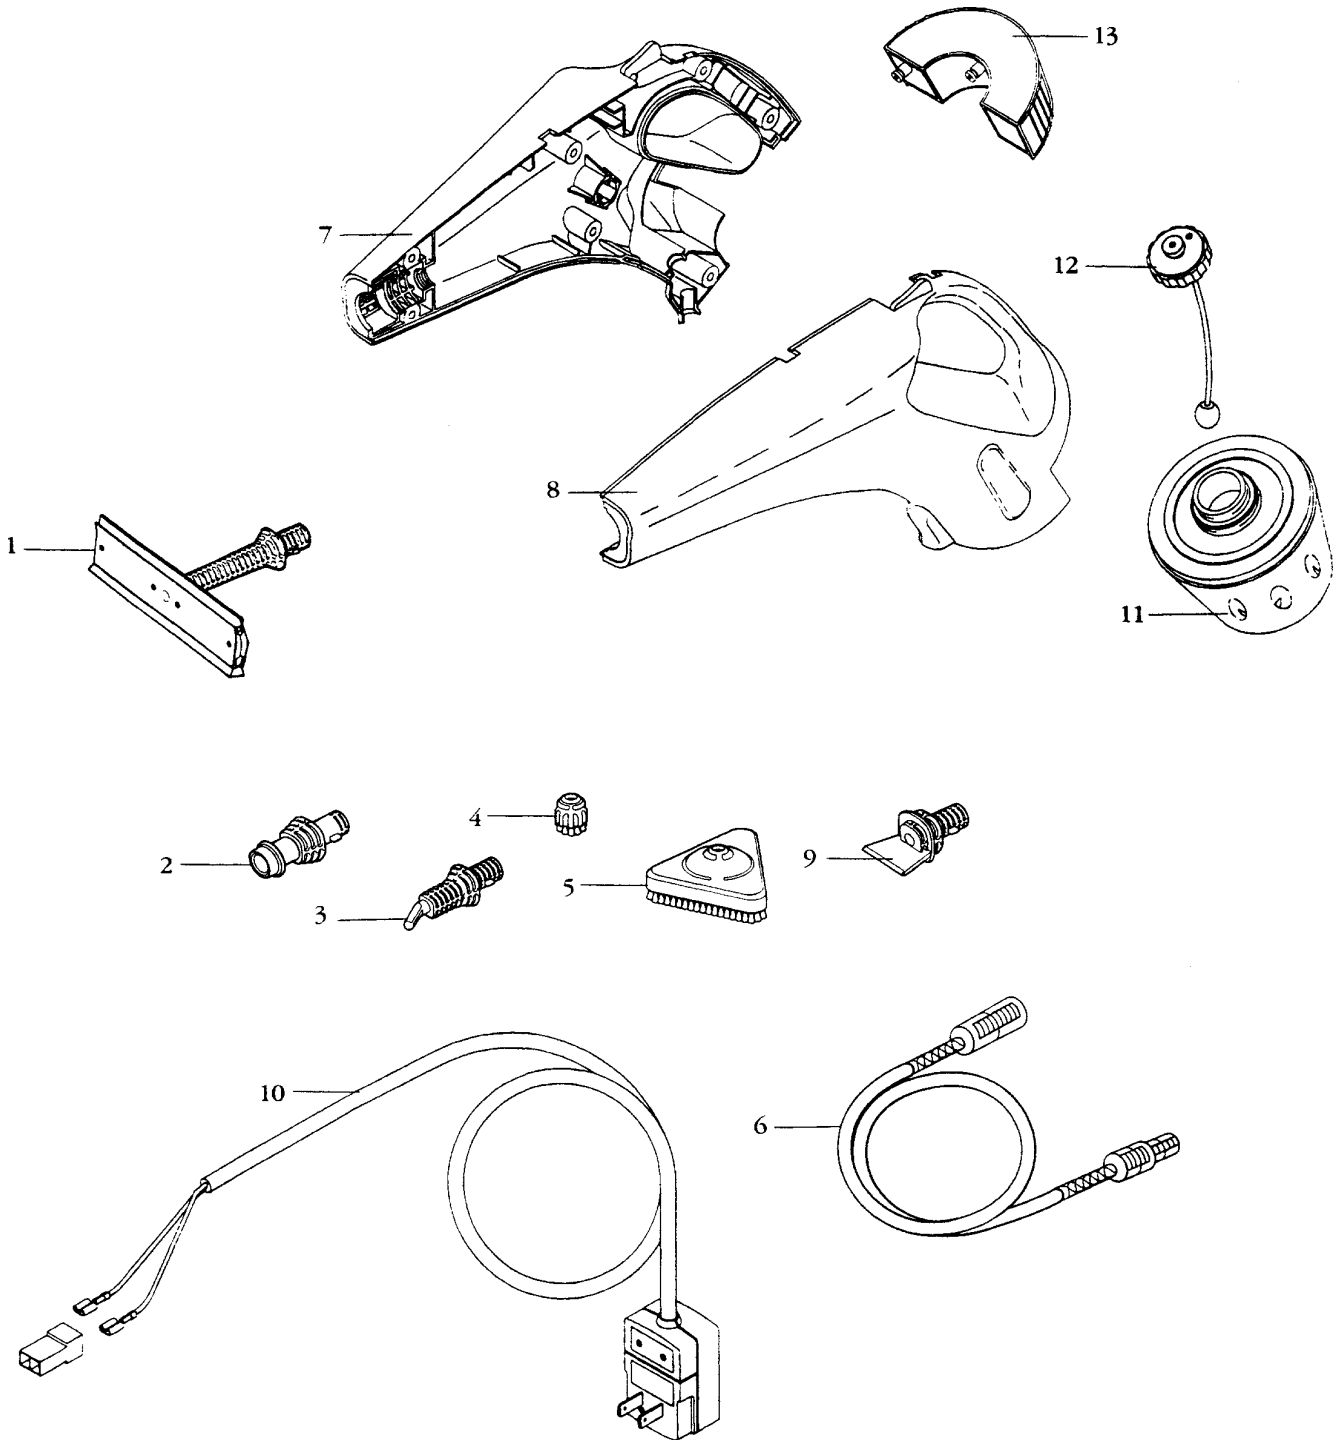

Model: 1860

HAND HELD STEAM CLEANER

- 1 BI-0108441 Squeegee / Glass Cleaner
- 2 BI-0100009 Applicator, 2 position
- 3 BI-0106104 Jet Nozzle, curved
- 4 BI-0101166 Brush, round, white
- 4 BI-0101168 Brush, round, green
- 4 BI-0101169 Brush, round, black
- 5 BI-0101167 Brush, triangular
- 6 BI-0109403 Extension Tube, white

- 7 BI-0103818 Shell, right half
- 8 BI-0103819 Shell, left half
- 9 BI-0100011 Scraper
- 10 BI-0103035 Cord
- 11 BI-0109102 Water Tank
- 12 BI-0101642 Cap
- 13 BI-2103504 Filter, calcium