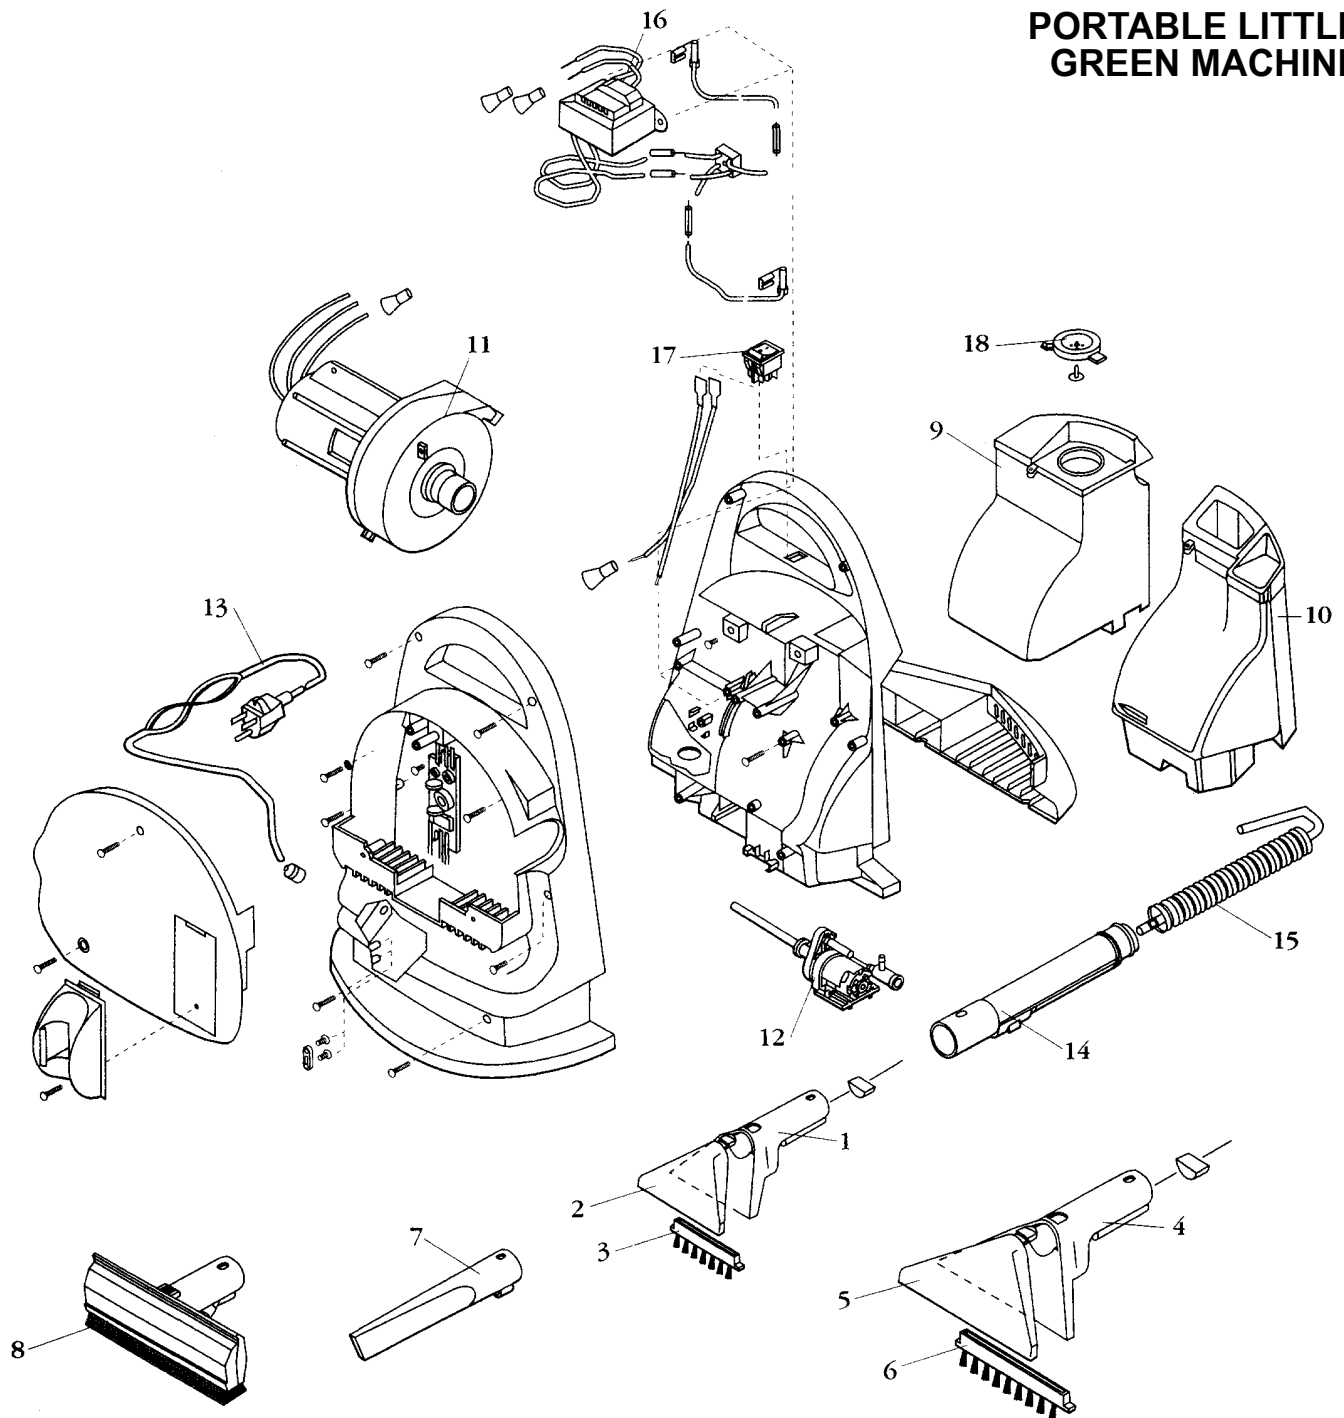

Model: 1720-1, 1720-2, 1720-3, 1720-Q

PORTABLE LITTLE GREEN MACHINE

- 1.....BI-2030983.....Cleaning Nozzle, w/ brush, 4"
- 2.....NLA.....Window, 4"
- 3.....BI-2109213.....Removable Brush, 4"
- 4.....BI-2030985.....Cleaning Nozzle, w/ brush, 6"
- 5.....NLA.....Window, 6"
- 6.....BI-2030986.....Removable Brush, 6"
- 7.....NLA.....Crevice Tool
- 8.....NLA.....Window Washing Tool
- 9.....NLA.....Solution Tank, natural, 1720-1
- 9.....NLA.....Solution Tank, tinted, 1720-2
- 9.....BI-6031204.....Solution Tank, tinted, 1720Q

- 10.....BI-2031201.....Recovery Tank, natural, 1720-1
- 10.....BI-2031203.....Recovery Tank, tinted, 1720-2/3
- 11.....BI-6037151.....Air Pump Assy, green, 1720-1
- 12.....NLA.....Water Pump Assy
- 13.....BI-6032890.....Power Cord, 20 ft
- 14.....BI-2034985.....Hand Grip Assy
- 15.....BI-2034683.....Hose Flex & PVC Tube Assy
- 16.....BI-6039169.....Transformer Assy, 120V
- 17.....N/A.....Switch, on/off, 120V
- 18.....BI-6032908.....Solution Tank Cover Assy
- 19.....BI-2035842.....User's Guide