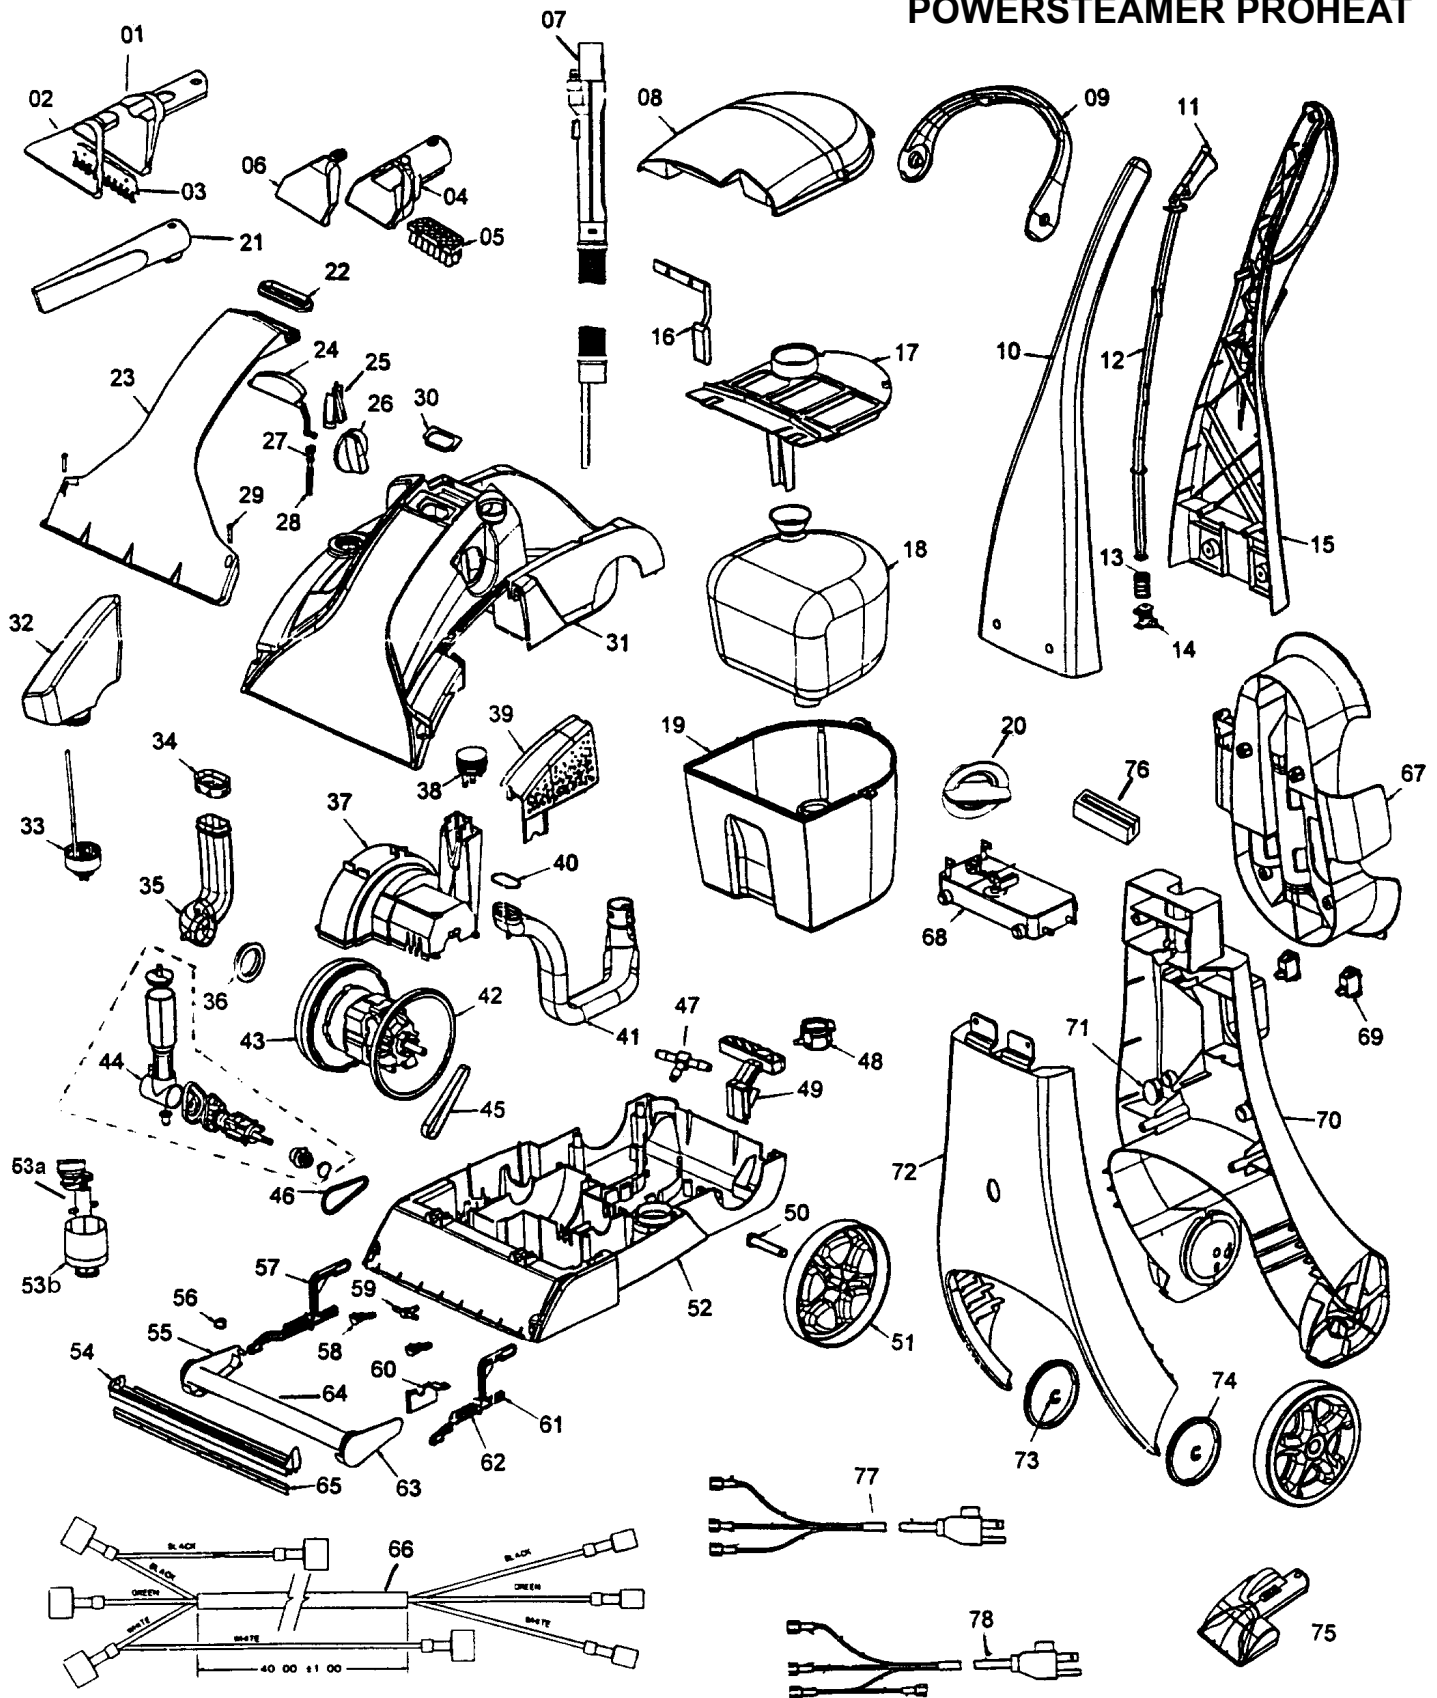

BISSELL

Upright Deep Cleaners

Model: 1697, 1698, 1698-1

POWERSTEAMER PROHEAT

PHONE: 1-800-VAC-SHOP FAX: 847-647-0534 E-MAIL: sales@hescoinc.com WEB: hescoinc.com

POWERSTEAMER PROHEAT

1.....BI-2109213.....Upholstery Tool, 4"	46.....BI-0150621.....Belt, brush
2.....NLA.....Window, upholstery tool	47.....BI-2158001.....T-Connection, odd barb
3.....BI-2030966.....Brush, upholstery tool	48.....BI-2140710.....Receiver Autoload
4.....BI-2159155.....Tuff Stain Tool, 3" wide	49.....BI-5559102.....Pedal, handle release
5.....BI-2149156.....Brush, tuff stain tool	50.....BI-2100170.....Axle, wheel
6.....NLA.....Window, tuff stain tool	51.....BI-2139754.....Wheel
7.....BI-2153163.....Hose & Grip Assy	52.....BI-0140454.....Base
8.....BI-0154439.....Top Assy	53a.....BI-2108722.....Automix piston, w ring
9.....BI-2034435.....Tank Handle	53b.....BI-21000107.....Automix Cup
10.....BI-2134407.....Handle, up/front, 1698-1	54.....N/A.....Bare Floor Attachment
10.....BI-0144457.....Handle, up/front, 1697	55.....N/A.....Pivot Arm left and right
11.....BI-2139168.....Trigger, handle	56.....BI-5559113.....Arm Retainer, right
12.....BI-0147511.....Push Rod, handle	57.....BI-2000010.....Elevator Lever, right
13.....BI-2108422.....Spring, push rod	58.....BI-2106107.....Spray Tip
14.....BI-2109592.....Valve Assy, trigger	59.....BI-2102602.....T Connector, regular
15.....N/A.....Handle, up/rear, 1698-1	60.....BI-5559113.....Arm Retainer, left
15.....N/A.....Handle, up/rear, 1697	61.....BI-2000010.....Elevator lever, left
16.....BI-2140325.....Float Assy	62.....BI-2000010.....Spring, elevator lever
17.....N/A.....Baffle, tank	63.....N/A.....Pivot Arm, left and right
18.....BI-0159041.....Bladder	64.....BI-2101128.....Floor Brush Assy
19.....N/A.....Tank	65.....BI-2108451.....Wiper, bare floor
20.....BI-2141782.....Drain Cap, w/ gasket	66.....BI-2104446.....Wiring Harness, 1697
21.....BI-2109148.....Crevice Tool	67.....BI-2146752.....Caddy, storage
22.....BI-2104052.....Seal, oval	68.....BI-2104511.....Heater
23.....BI-2149871.....Window, base	69.....BI-2108827.....Switch
24.....BI-2136988.....Diverter, 1698-1	70.....BI-0144484.....Handle, lo/rear, 1698-1
24.....BI-2136987.....Diverter, 1697	70.....BI-0144485.....Handle, lo/rear, 1697
25.....N/A.....Base, knob	71.....BI-2105603.....Light Assy, 1698-1
26.....BI-2145170.....Knob, diverter	72.....N/A.....Handle, lo/front, 1698-1
27.....N/A.....Plunger, diverter	72.....BI-0144420.....Handle, lo/front, 1697
28.....N/A.....Spring, diverter	73.....BI-2106215.....E-Ring
29.....BI-5557030.....Screw	74.....BI-0101256.....Bushing, wheel
30.....BI-2114054.....Gasket, diverter	75.....BI-2101197.....Turbo Brush Assy
31.....NLA.....Housing, 1698-1	76.....BI-2108550.....Rubber Block, heater
31.....BI-2145018.....Housing, 1697	77.....N/A.....Power Cord, 1697
32.....NLA.....Shampoo Bottle	78.....BI-0103002.....Power Cord, 1698-1
33.....BI-2101795.....Cap Assy, bottle	BI-2102485.....Clamp, large, uses 13
34.....BI-2104050.....Gasket, short duct	BI-2102490.....Clamp, small
35.....BI-2103161.....Air Duct, short	BI-2104950.....Wiring Jumper
36.....BI-2104051.....Gasket, motor intake	N/A.....Bearing, floor brush
37.....BI-2132984.....Cover, motor	BI-0131154.....Cord Wrap
38.....NLA.....Flow Indicator	BI-2139440.....10" Tube, clear vinyl
BI-5556503.....Spinner, flow indicator	BI-2139442.....15" Tube, clear vinyl
BI-2100489.....Base, flow indicator	BI-2139444.....5" Tube, clear vinyl
39.....BI-2132991.....Cover, belt, 1698-1	BI-2139446.....28" Tube, clear vinyl
39.....BI-2132992.....Cover, belt, 1697	BI-2139447.....14" Tube, urethane
40.....BI-2104053.....O-Ring, above	BI-2139448.....32" Tube, urethane
41.....BI-2103160.....Air Duct, long	N/A.....7.5" Tube, clear vinyl
42.....BI-2104056.....Gasket motor	BI-2103418.....Gasket Material, .136" diam
43.....BI-0175972.....Motor Assy	N/A.....Screw
44.....BI-2107181.....Pump Assy	
45.....BI-2150628.....Belt, pump	