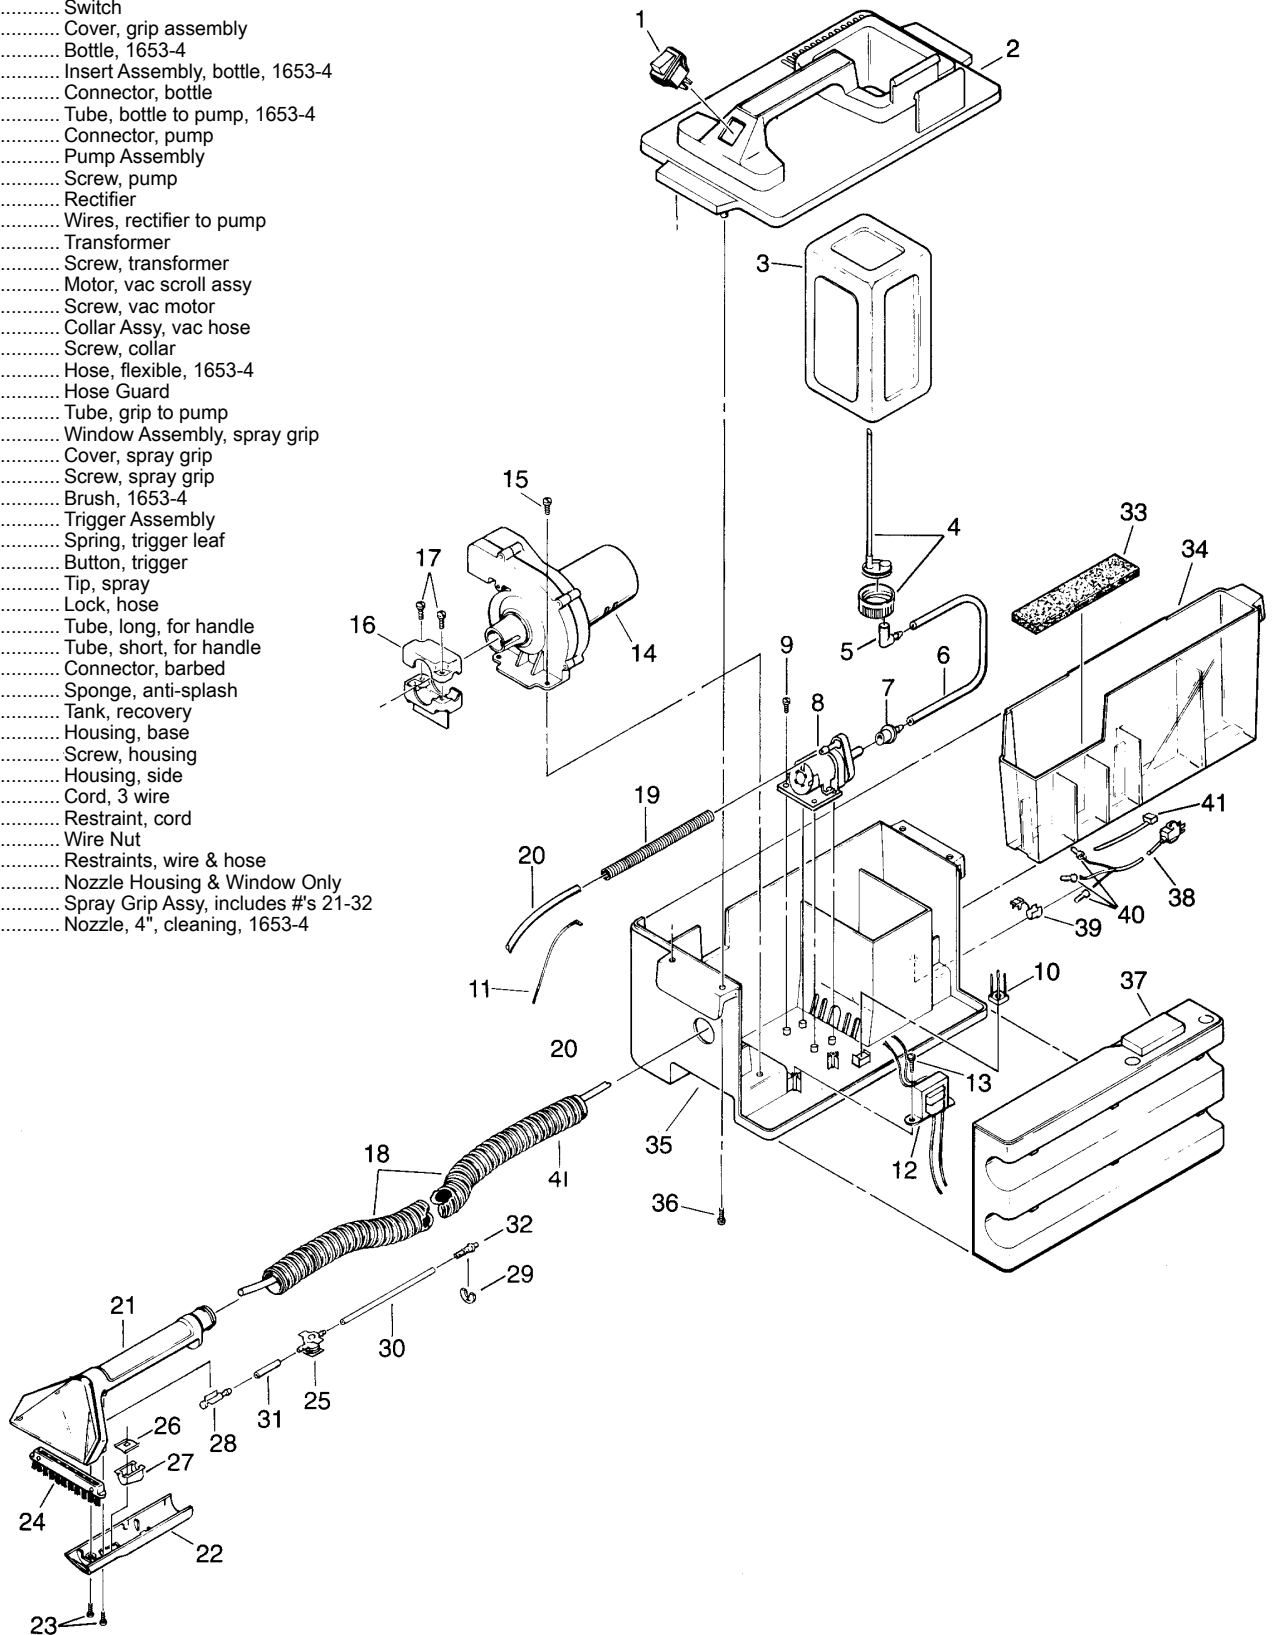

## Little Green Machine

- 1.....BI-6038844.....Switch
- 2.....BI-6032975.....Cover, grip assembly
- 3.....NLA.....Bottle, 1653-4
- 4.....NLA.....Insert Assembly, bottle, 1653-4
- 5.....N/A.....Connector, bottle
- 6.....BI-2030965.....Tube, bottle to pump, 1653-4
- 7.....NLA.....Connector, pump
- 8.....NLA.....Pump Assembly
- 9.....N/A.....Screw, pump
- 10.....NLA.....Rectifier
- 11.....NLA.....Wires, rectifier to pump
- 12.....BI-6039169.....Transformer
- 13.....N/A.....Screw, transformer
- 14.....NLA.....Motor, vac scroll assy
- 15.....BI-8807038.....Screw, vac motor
- 16.....BI-6037391.....Collar Assy, vac hose
- 17.....N/A.....Screw, collar
- 18.....BI-6030963.....Hose, flexible, 1653-4
- 19.....N/A.....Hose Guard
- 20.....BI-6039464.....Tube, grip to pump
- 21.....NLA.....Window Assembly, spray grip
- 22.....BI-6038454.....Cover, spray grip
- 23.....N/A.....Screw, spray grip
- 24.....BI-2109213.....Brush, 1653-4
- 25.....BI-2038456.....Trigger Assembly
- 26.....BI-6038457.....Spring, trigger leaf
- 27.....BI-6039165.....Button, trigger
- 28.....BI-6038445.....Tip, spray
- 29.....BI-6032472.....Lock, hose
- 30.....BI-6038458.....Tube, long, for handle
- 31.....BI-6038459.....Tube, short, for handle
- 32.....BI-6032605.....Connector, barbed
- 33.....NLA.....Sponge, anti-splash
- 34.....N/A.....Tank, recovery
- 35.....BI-6034803.....Housing, base
- 36.....N/A.....Screw, housing
- 37.....BI-6033302.....Housing, side
- 38.....BI-6032892.....Cord, 3 wire
- 39.....N/A.....Restraint, cord
- 40.....BI-2102652.....Wire Nut
- 41.....NLA.....Restraints, wire & hose
- N/A.....Nozzle Housing & Window Only
- NLA.....Spray Grip Assy, includes #'s 21-32
- BI-2030983.....Nozzle, 4", cleaning, 1653-4