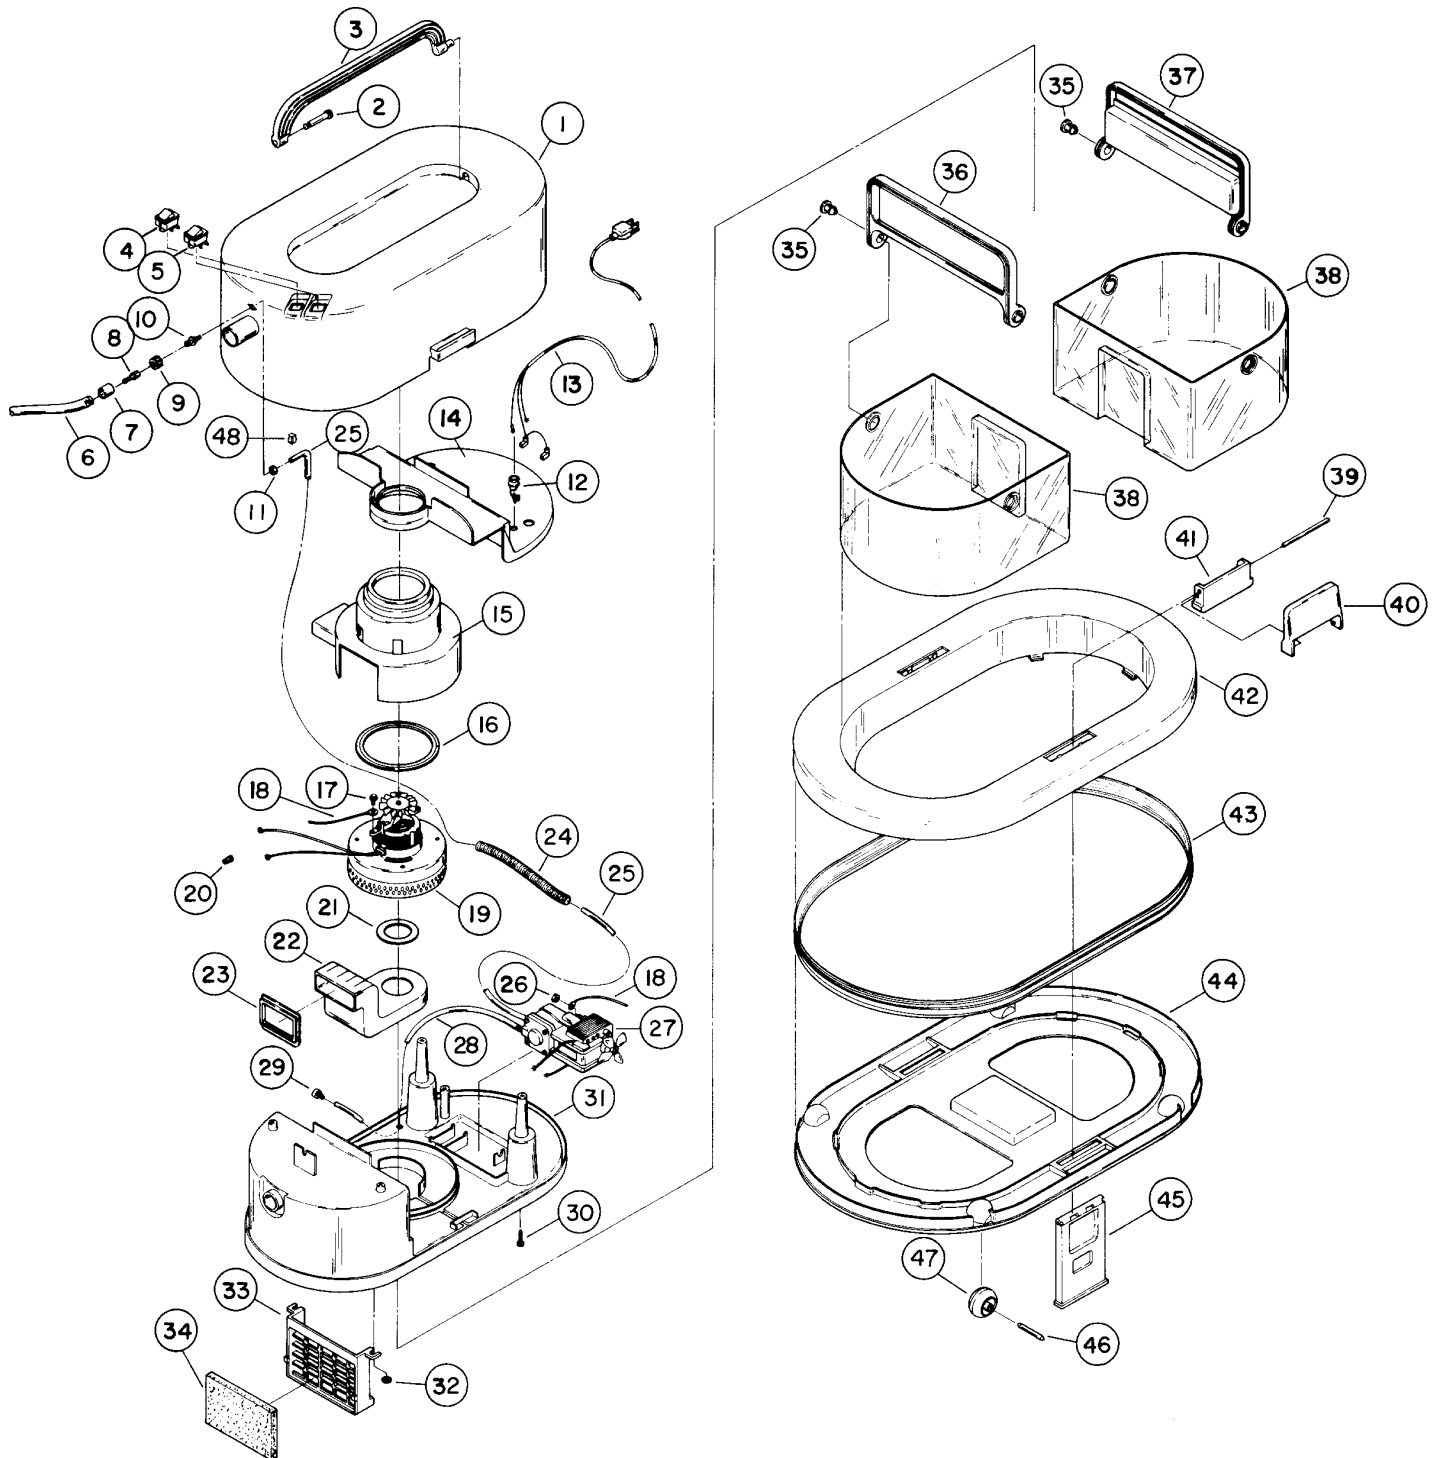

## SC (Self Contained) Carpet Extractor

## Models: SC Carpet Extractor 1632 (1990-1996)

- 1.....NLA.....Cover, switch, (1990-96)
- 2.....BI-0137079.....Post, handle
- 3.....BI-0134462.....Carrying Handle, (1990-96)
- 3.....BI-0134460.....Carrying Handle, (1994,95)
- 4.....BI-2108873.....Switch, vac, (1990-96)
- 6.....BI-5559013.....Hose, (1996)
- 7.....NLA.....Collar
- 8.....N/A.....Clamp, hose, (1990-94)
- 9.....N/A.....Cap, winged
- 10.....BI-2102661.....Hose Connector, (1990-96)
- 11.....BI-2102653.....Connector Nut
- 12.....SS-34.....Cord Clip, Heyco, (1990)
- 13.....BI-0103002.....Cordset, (1990-96)
- 14.....BI-0137731.....Seat, pump & motor, (1990-96)
- 15.....BI-0134705.....Housing, motor
- 16.....BI-0134013.....Gasket, motor top
- 17.....BI-8807019.....Ground Screw
- 18.....NLA.....Ground Wire
- 19.....NLA.....Motor
- 20.....N/A.....Wire Crimp Connector
- 21.....BI-0134004.....Gasket, motor bottom
- 22.....BI-0103152.....Air Duct
- 23.....NLA.....Gasket, air duct (1996)
- 24.....BI-0104252.....Tube Guard, 1632
- 25.....N/A.....Tube, 9 1/2"
- 26.....N/A.....Ground Nut, (1990)
- 27.....BI-5559002.....Pump, (1995,96)
- 28.....N/A.....Tube, 9 1/2"
- 29.....BI-5559036.....Filter (1995,96)
- 30.....BI-8807038.....Screw
- 31.....BI-0130487.....Base Cover, (1995,96)
- 32.....NLA.....Washer, push-on
- 33.....NLA.....Frame, filter, (199-96)
- 34.....BI-0103296.....Filter, foam
- 35.....NLA.....Post, tank handle, (1990,91,92,93)