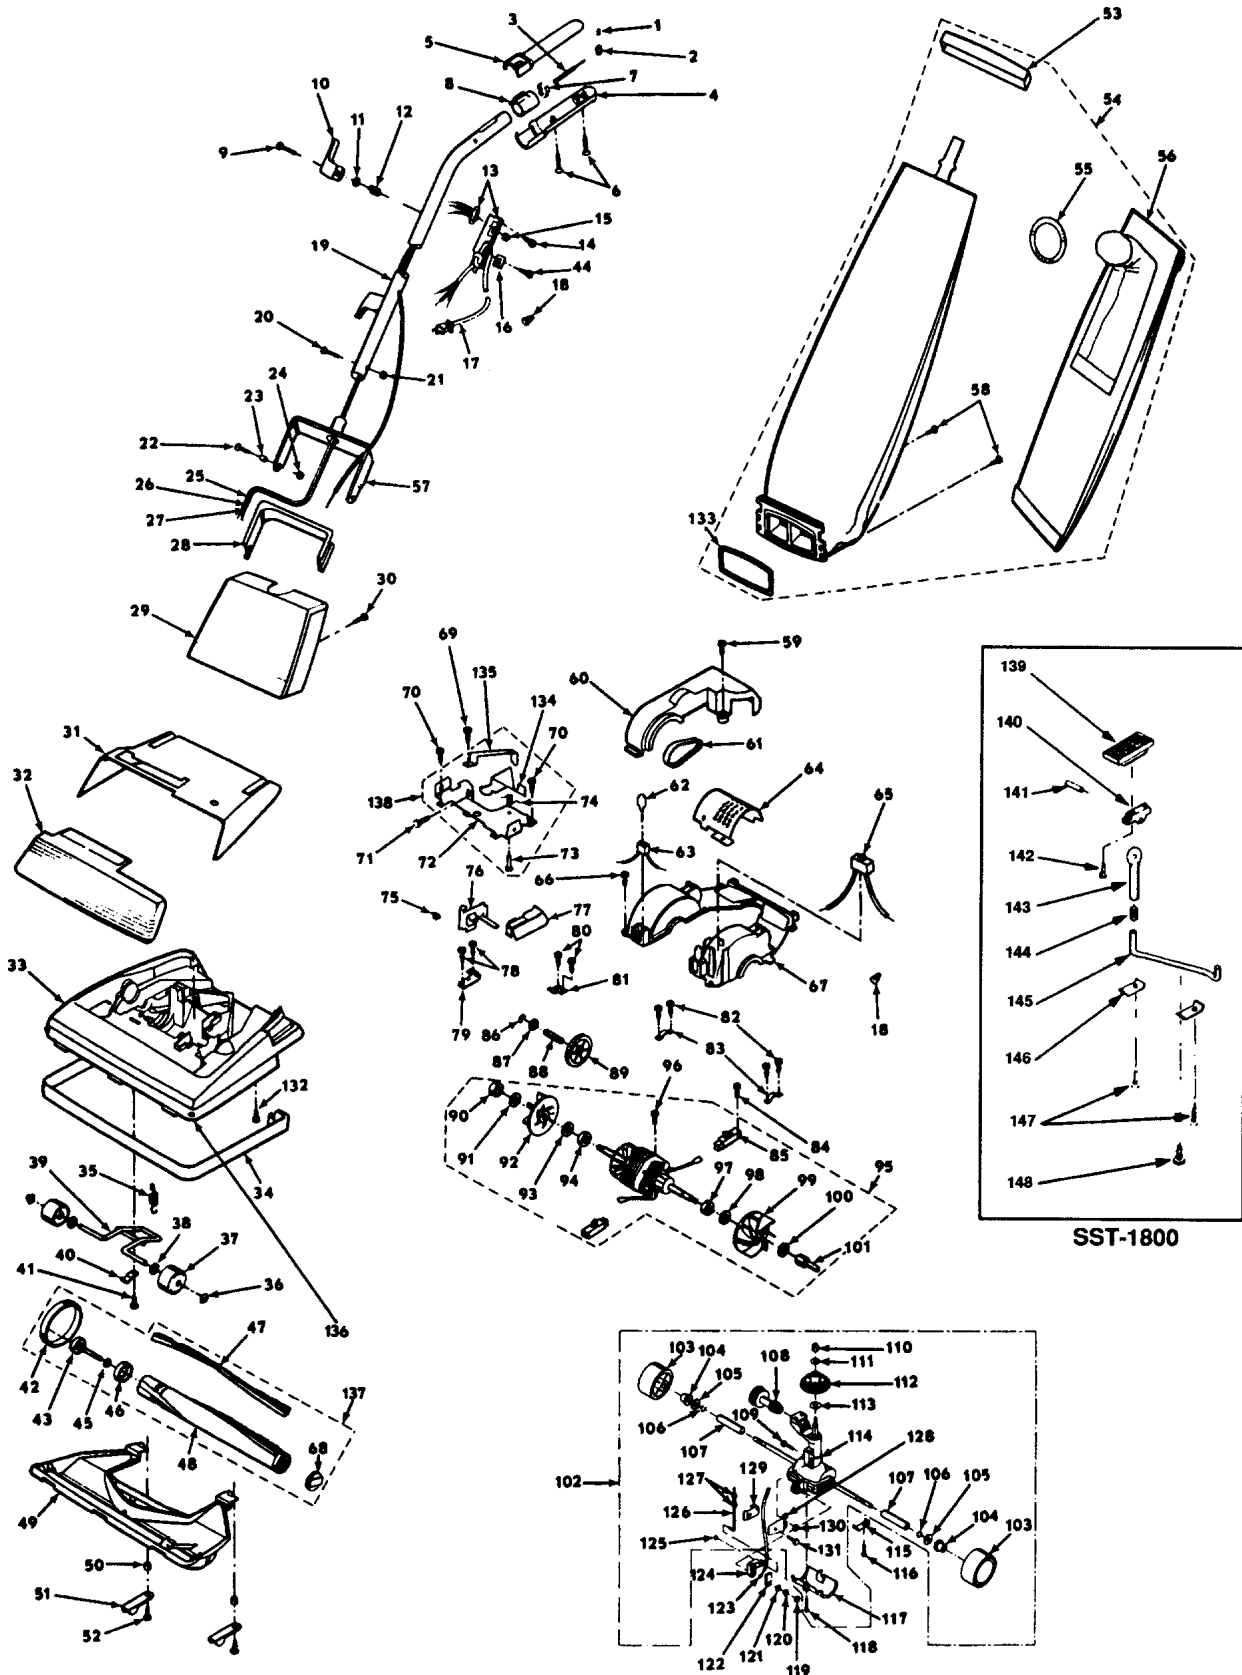

Model: SST-1100 / SST-1300 / SST-1300B / SST-1400 / SST-1700 / SST-1800 / SST-1900

Model: SST-1100 / SST-1300 / SST-1300B / SST-1400 / SST-1700 / SST-1800 / SST-1900

1	N/A	Set Screw	32	N/A	Lens, SST1100
2	N/A	Cable Clamp	32	BI-5552709	Lens, w/ label, SST1300/B
3	BI-5552565	Conduit, w/ cable & casting, SST1100-1300-1400	32	N/A	Lens, w/ graphic, SST1800
3	N/A	Conduit, w/ cable & casting, SST1300B	32	BI-5552715	Lens, SST1700
3	BI-5552506	Cable Assy, SST1700	32	N/A	Lens, SST1400
4	BI-5552688	Lower Handle Grip, w/ label, SST1300/B-1400	32	BI-5551770	Lens, w/ graphic, SST1900
4	BI-5552689	Lower Handle Grip, w/ label, SST1100	33	N/A	Chassis, w/ bumper, SST1100
4	N/A	Lower Handle Grip, SST1700	33	N/A	Chassis, SST1300/B-1400
5	BI-5552686	Upper Handle Grip, SST1300/B-1400	33	N/A	Chassis, w/ bumper, SST1700
5	BI-5552687	Upper Handle Grip, SST1100	33	BI-5551676	Chassis, w/ bumper, SST1800
5	N/A	Upper Handle Grip, SST1700	33	BI-5551679	Chassis, w/ bumper, SST1900
6	BI-5550563	Handle Grip Screw	34	BI-5552706	Bumper, SST1300/B-1400-1700
7	N/A	Detent Spring	34	BI-5552705	Bumper, SST1100
8	BI-5552684	Handle Grip Collar, SST1300/B-1400	34	BI-5552706	Bumper, SST1800
8	BI-5552685	Handle Grip Collar, SST1100	34	N/A	Bumper, SST1900
8	N/A	Collar, SST1700	35	N/A	Spring
9	BI-5551205	Cord Latch Pin, SST1300-1400	36	BI-5554608	Push Nut
9	N/A	Screw, SST1300B	37	BI-5550343	Front Wheel
10	BI-5552697	Cord Latch, SST1300-1400	38	BI-5554564	Washer
10	N/A	Screw, SST1300B,	39	N/A	Front Axle
11	BI-8809060	Washer, SST1300-1400	40	BI-7106908	Clamp
12	BI-5551204	Spring, SST1300-1400	41	BI-8807035	Screw
13	N/A	Switch, w/ plate & label, SST1300/B	42	BI-32026	Drive Belt, SDB2, pkg of 2
13	N/A	Switch, w/ plate & label, SST1400	43	BI-5552431	Shaft and Cap Assy
14	N/A	Switch Plate Screw	44	N/A	Bag Tension Screw, SST1300/B-1400
15	BI-7135112	Switch Cap	45	BI-5554564	Washer, floor brush
16	N/A	Cover, bag strap	46	BI-5552078	Cup, floor brush
17	N/A	Power Cord, 20 ft, SST1100	47	BI-5551417	Brush Element
17	N/A	Power Cord, SST1300/B	47	BI-5551417	Brush Element, SST1700
17	BI-5550044	Power Cord, 30 ft, SST1400	47	BI-5552093	Brush Element, SST1900
17	N/A	Power Cord, SST1700	48	BI-5552090	Brush Holder, w/ bearing
18	BI-7102650	Wire Connector	49	N/A	Access Plate, SST1100
19	N/A	Handle Tube, SST110	49	N/A	Access Plate, SST1300/B
19	N/A	Handle Tube Assy, w/ #9,10,11,12, SST1300-1400	49	BI-5551725	Access Plate, SST1400-1700-1800
19	N/A	Handle Tube, SST1700	50	BI-5550172	Spacer
19	BI-5555269	Handle Tube Assy, w/ #3, SST1300B	51	N/A	Access Plate Latch
20	N/A	Handle Tube Screw	52	BI-8807203	Latch Screw
21	BI-8805042	Hex Nut	53	BI-5552181	Bag Cap, SST1300/B-1400
22	N/A	Handle Bail Rivet, SST1100-1700	54	N/A	Dust Bag Assy, complete, SST1100
22	BI-5551810	Handle Pivot Screw, SST1300/B-1400	54	N/A	Dust Bag Assy, complete, SST1300
23	N/A	Handle Bail Rtnng Ring, SST1100-1700	54	BI-644457931	Dust Bag Assy, complete, SST1300B
23	BI-5550173	Handle Pivot Spacer, SST1300/B-1400	54	N/A	Dust Bag Assy, complete, SST1400
24	BI-8805041	Hex Nut, SST1300/B-1400	54	BI-5550228	Dust Bag Assy, complete, SST1700
25	BI-5554548	Lead, black, 46", SST1300-1400	55	BI-5554606	Garter Spring
26	BI-5554554	Lead, red, SST1400	56	N/A	Paper Bags, SUB-2, pkg of 3
27	BI-5554559	Lead, yellow, 46", SST1300-1400	57	BI-5553310	Handle Bail, SST1100
28	N/A	Lead Cover, SST1300-1400	57	N/A	Handle Bail, SST1300/B-1400
28	N/A	2 Conductor Cord, 41 5/8", SST1300B	57	N/A	Handle Bail, SST1700
29	N/A	Bail Cover, SST1100	58	BI-8807035	Screw, bag ring
29	BI-5552672	Bail Cover, SST1300-1400	59	BI-5550603	Gear Cover Screw
29	N/A	Bail Cover, SST1300B	60	BI-5551793	Gear Cover, SST1100-1700-1800
29	N/A	Bail Cover, SST1700	60	BI-5551792	Gear Cover, SST1300/B-1400
30	BI-8807203	Bail Cover Screw	61	BI-5551776	Timing Belt
31	N/A	Top Cover, SST1100	62	BI-5559069	Lamp
31	N/A	Top Cover, SST1300/B	63	BI-5551840	Lamp Base
31	BI-5551944	Top Cover, SST1700	64	N/A	Motor Cover
31	BI-5552721	Top Cover, SST1400	65	N/A	Overload Protector, SST1100-1300B-1700-1800
31	BI-5551943	Top Cover, SST1900	65	BI-5552028	Overload Protector, SST1300-1400
31	N/A	Top Cover, w/ graphics, SST1800	66	BI-8807203	Blower Cover Screw