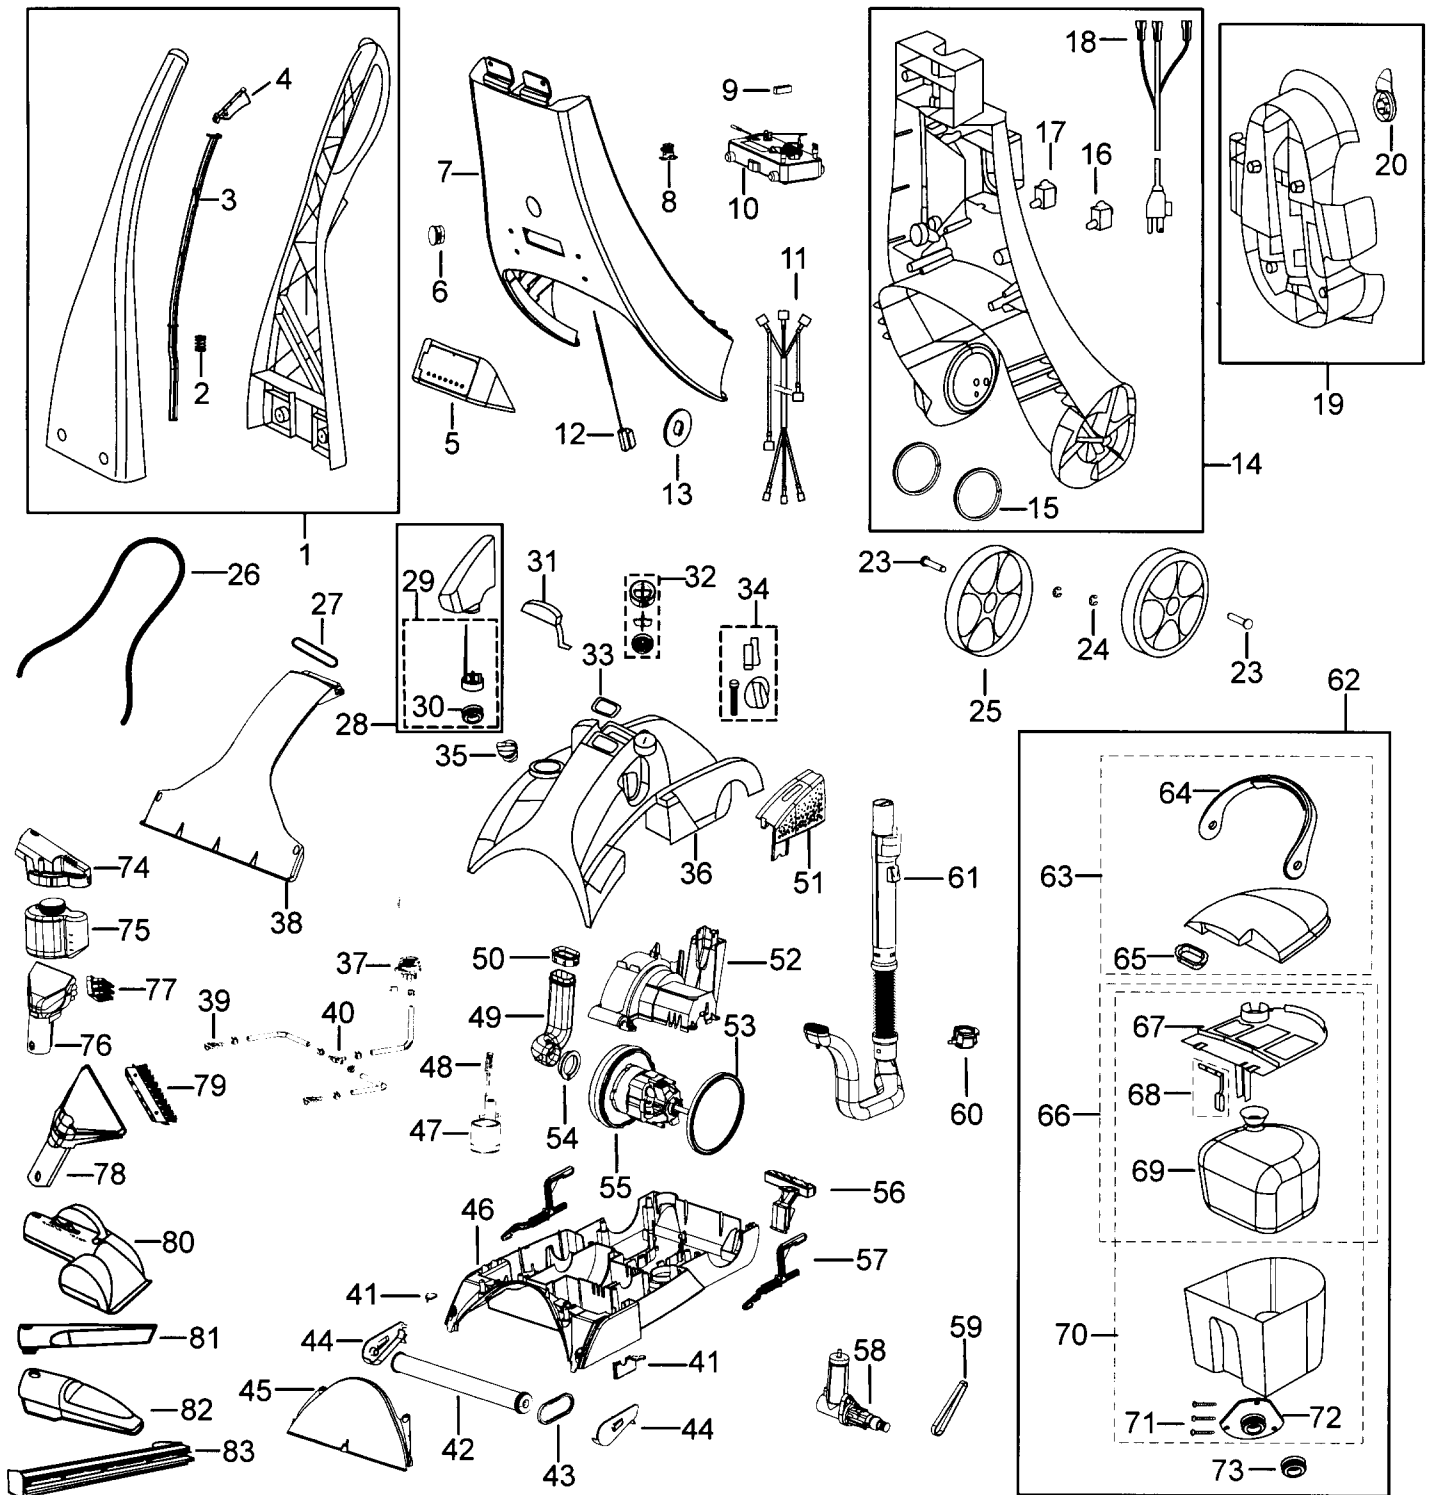

ProHeat PerfectPass

ProHeat PerfectPass

In-	Part No.	Description
1	BI-2144503	Handle upper assembly - bronze mist
1	BI-2144509	Handle upper assembly - blue metallic
1	BI-2144500	Handle upper assembly - silver metallic
2	BI-2108422	Push rod spring
3	BI-2147511	Push rod with spring
4	BI-2139168	Trigger handle - gray
5	BI-2144925	Circuit board - housing assembly
6	BI-2105603	Light assembly
7	BI-2144925	Handle lower front with light - bronze mist
7	BI-2144024	Handle lower front with light - blue metallic
7	BI-2144355	Handle lower front with light - silver metallic
8	BI-2109592	Valve assembly - trigger
9	BI-2108550	Rubber block - heater
10	BI-2104503	Heater - 700 watt
11	BI-2104451	Wiring harness
12	BI-2101071	Sensor - speed indicator
13	BI-2101075	Magnet - sensor
14	BI-2144301	Lower handle back with switches - bronze mist
14	BI-2144323	Lower handle back with switches - blue metallic
14	BI-2144305	Lower handle back with switches - silver metallic
15	BI-2101256	Bushing wheel
16	BI-5559125	Switch - heater
17	BI-2108827	Switch - power
18	BI-2102883	33' power cord
19	BI-2146752	Tool caddy
20	BI-2131154	Cord wrap
23	BI-2100170	Axle - wheel
24	BI-2106215	E-ring
25	BI-2139754	Wheel
26	BI-2103418	Gasket extruded
27	BI-2104052	Seal oval
28	BI-2101785	Shampoo bottle assembly
29	BI-2101795	Cap assembly bottle
30	BI-2106241	Overseal auto load
31	BI-2136988	Diverter - medium cool gray
32	BI-5556503	Flow indicator assembly (cap, rotor, filter)
33	BI-2114054	Diverter gasket
34	BI-2145170	Diverter knob assembly - gray
35	BI-2105108	Knob automix - gray
36	NLA	Main housing - bronze mist
36	NLA	Main housing - blue metallic
36	BI-2144922	Main housing - silver metallic
37	BI-2100489	Base flow indicator
38	BI-2149871	Window nozzle with hook
39	BI-2106107	Spray tip
40	BI-2102602	T connector regular
41	BI-5559113	Arm retainer right and left
42	BI-2101158	Floor brush assembly - 5 row
42	BI-2101128	Floor brush assembly - 6 row
43	BI-0150621	Belt - brush
44	BI-2140054	Pivot arm right and left
45	NLA	Background window < 02120
45	BI-2149851	Background window > 02165
46	BI-2140449	Base with window assembly
47	BI-2100107	Automix assembly
48	BI-2108722	Automix piston with ring
49	BI-2103161	Air duct short