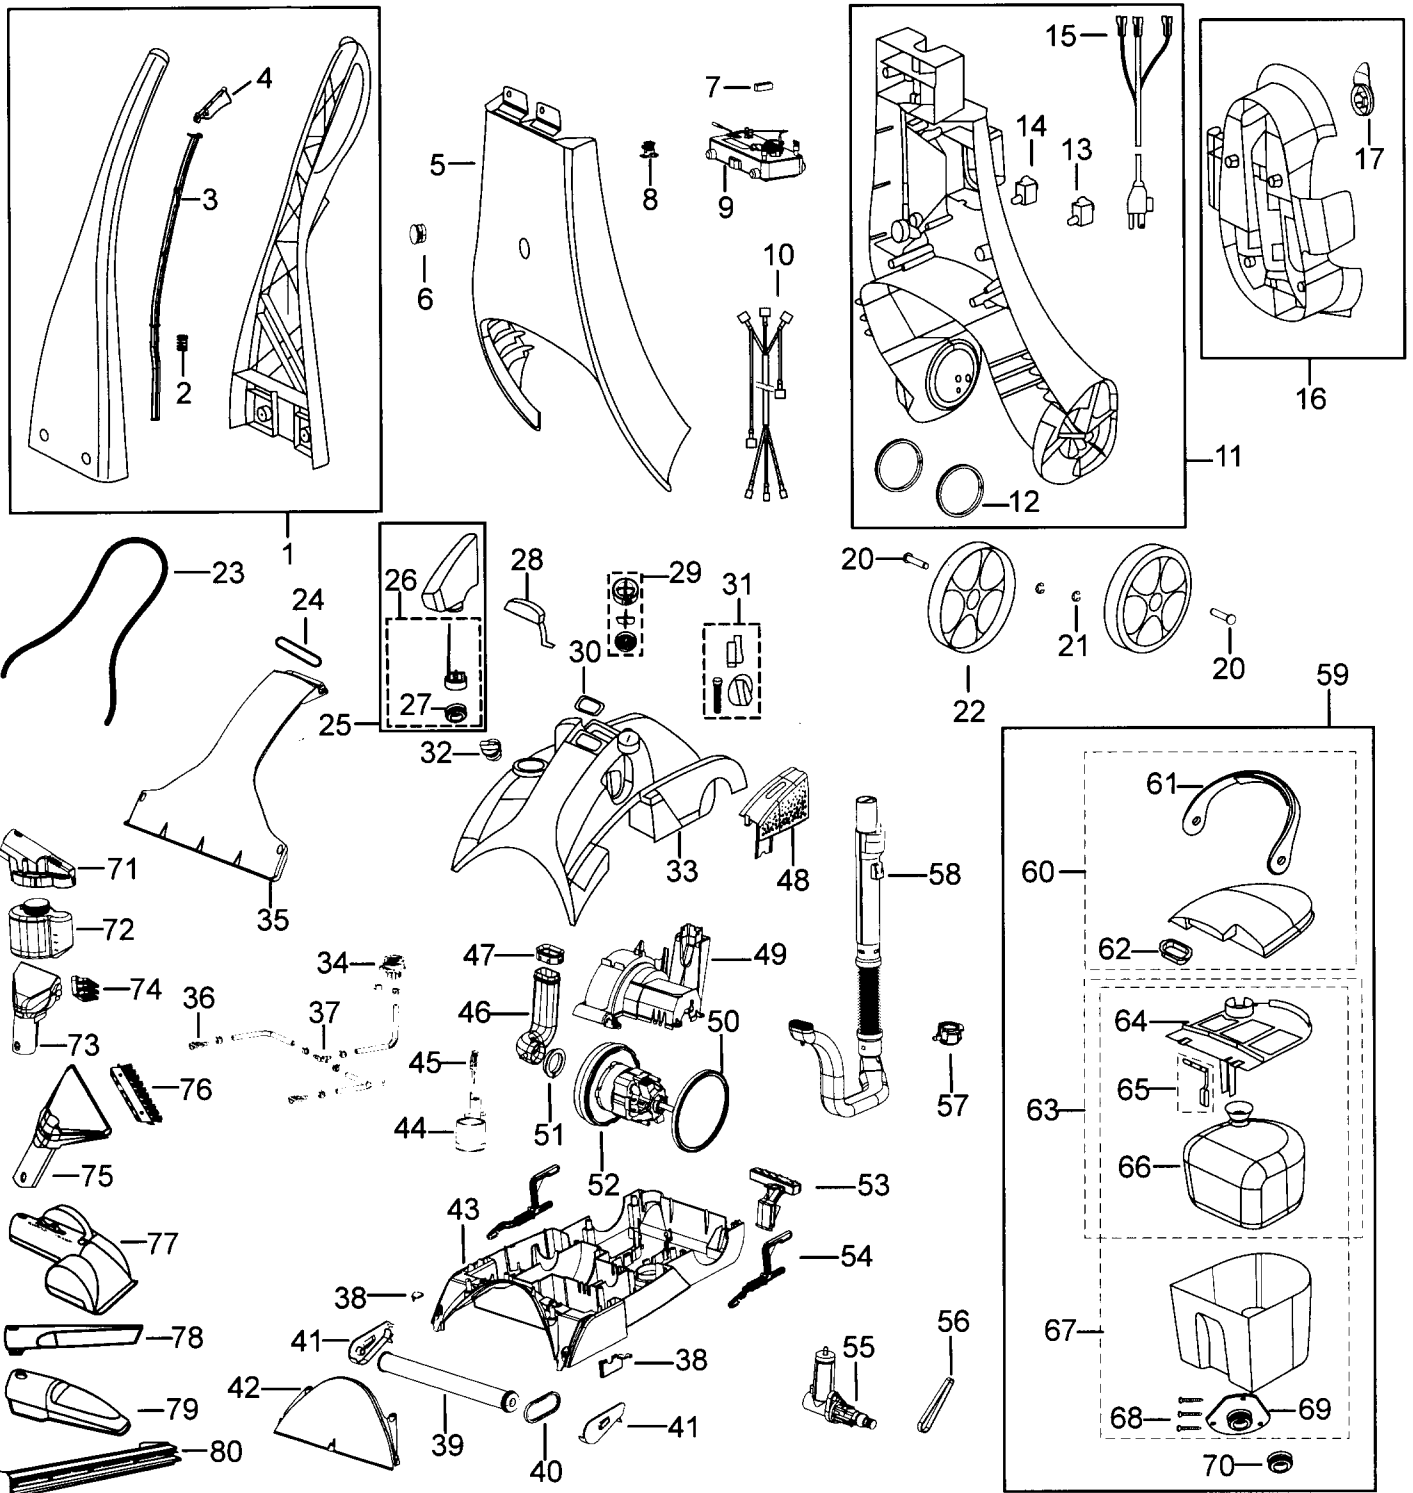

## ProHeat ClearView

Index	Part No.	Description
1	BI-2144500	Handle upper assembly - silver metallic
1	BI-2144406	Handle upper assembly - black/banana
1	BI-2134092	Handle upper assembly - midnight blue
1	BI-2144509	Handle upper assembly - blue metallic
1	BI-2144405	Handle upper assembly - burgundy metallic
1	NLA	Handle upper assembly - plum metallic
2	BI-2108422	Push rod spring
3	BI-2147511	Push rod with spring
4	BI-2139168	Trigger - Handle - Gray
4	BI-2139169	Trigger - Handle - banana
5	BI-2144355	Handle lower front with light - silver metallic
5	BI-2144404	Handle lower front with light - Black
5	N/A	Handle lower front with light - midnight blue
5	BI-2144024	Handle lower front with light - blue metallic
5	BI-2144443	Handle lower front with light - burgundy metallic
5	BI-2144360	Handle lower front with light - plum metallic
6	BI-2105603	Light assembly
7	BI-2108550	Rubber block - heater
8	BI-2109592	Valve assembly - trigger
9	BI-2104503	Heater - 700 watt
10	BI-2104451	Wiring harness
11	BI-2144305	Lower handle back with switches - silver metallic
11	BI-2144308	Lower handle back with switches - black
11	BI-2144303	Lower handle back with switches - midnight blue
11	BI-2144323	Lower handle back with switches - blue metallic
11	BI-2144313	Lower handle back with switches - burgundy metallic
11	BI-2144321	Lower handle back with switches - plum metallic
12	BI-2101256	Bushing wheel
13	BI-5559125	Switch - heater
14	BI-2108827	Switch - power
15	BI-2102883	33' powercord
16	BI-2146752	Tool caddy
17	BI-2131154	Cord wrap
20	BI-2100170	Axle - wheel
21	BI-2106215	E-ring
22	BI-2139754	Wheel
23	BI-2103418	Gasket extruded
24	BI-2104052	Seal oval
25	BI-2101785	Shampoo bottle assembly
26	BI-2101795	Cap assembly bottle
27	BI-2106241	Overseal autoloader
28	BI-2136988	Diverter, medium cool gray
29	BI-5556503	Flow indicator assembly - cap, rotor, filter
30	BI-2114054	Diverter gasket
31	BI-2145170	Diverter knob assembly - gray
31	BI-2145172	Diverter knob assembly - banana
32	BI-2105108	Knob automix - gray
32	BI-2105120	Knob automix - banana
33	BI-2144956	Main housing - plum
33	BI-2144922	Main housing - silver metallic
33	BI-2145010	Main housing - black/banana
33	BI-2144932	Main housing - midnight blue
33	NLA	Main housing - blue metallic
33	BI-2145014	Main housing - burgundy metallic
33	BI-2144938	Main housing - plum metallic
34	BI-2100489	Base flow indicator
35	BI-2149871	Window nozzle w/hook
36	BI-2106107	Spray tip - red
37	BI-2102602	T connector regular
38	BI-5559113	Arm retainer right and left
39	BI-2101158	Floor brush assembly - 5 row
39	BI-2101128	Floor brush assembly - 6 row
40	BI-0150621	Belt - brush
41	BI-2140054	Pivot arm - right and left
42	BI-2149867	Background window < 02120