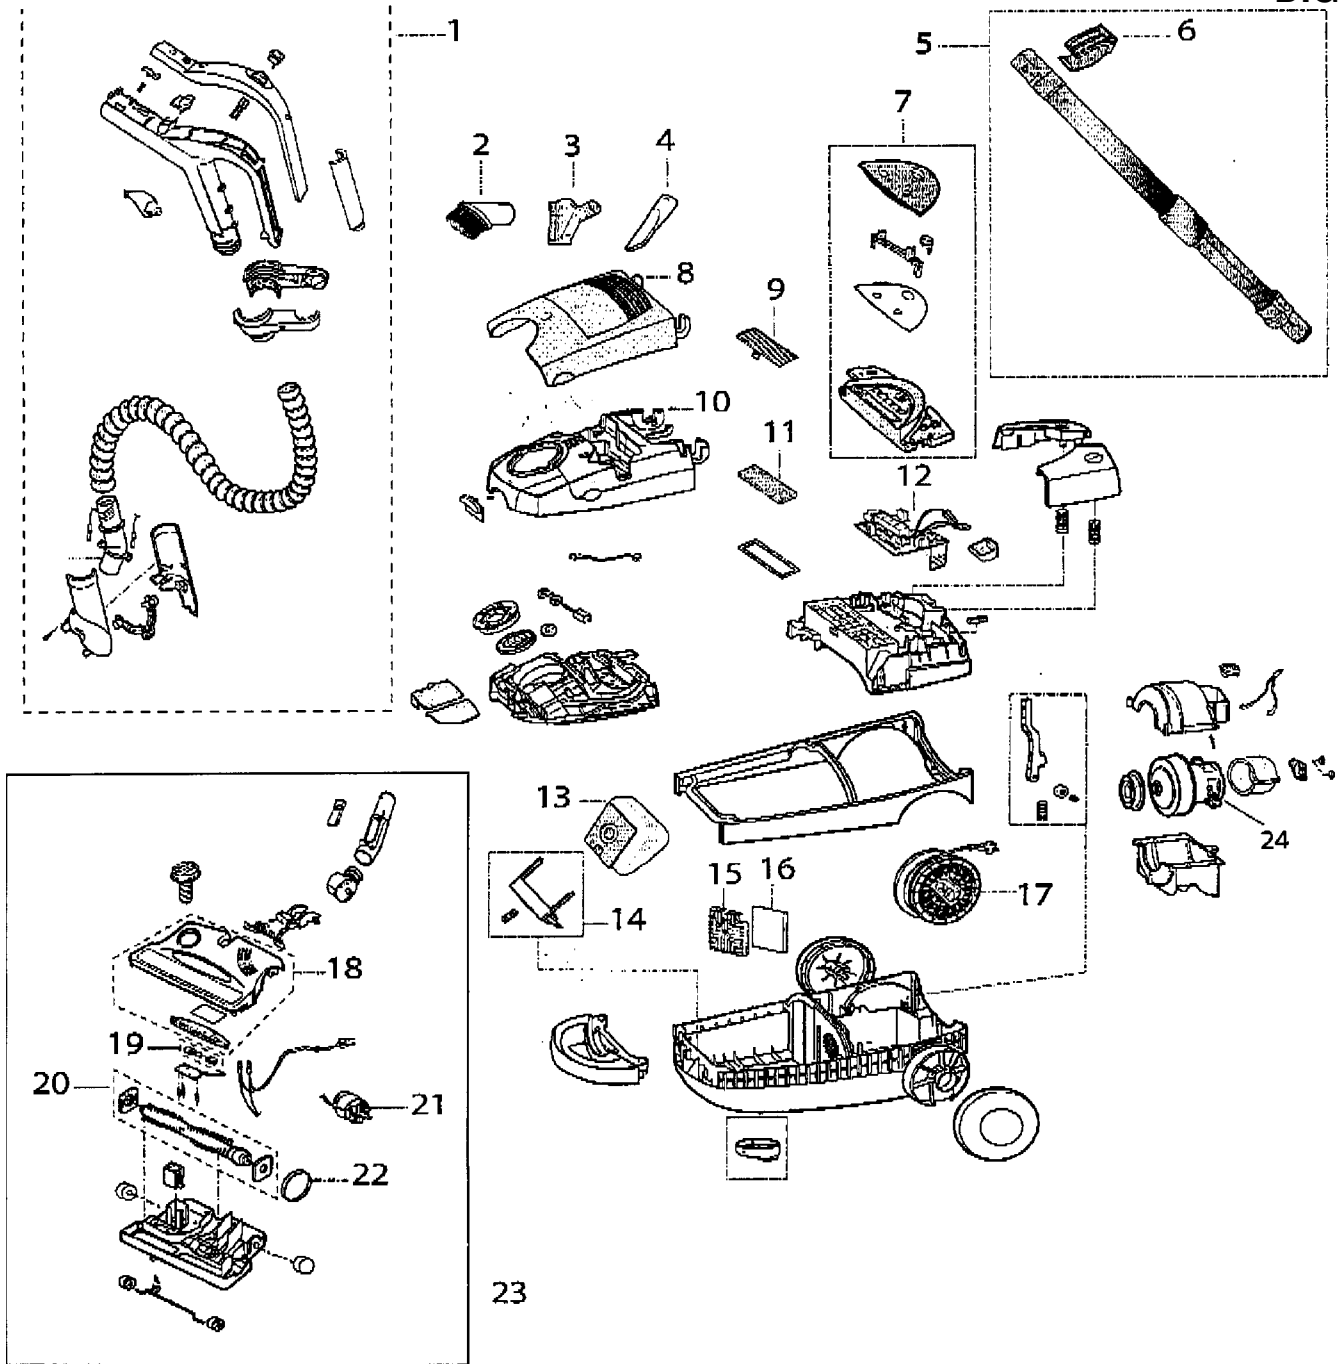

Model: 6900

DIGIPRO

- 1 BI-2034406 Hose assembly with handle
- 2 BI-2034408 Dusting brush
- 3 BI-2034409 Upholstery tool
- 4 BI-2034410 Crevice tool
- 5 BI-2034404 Telescopic wand
- 6 BI-2034405 Wand clip
- 7 BI-2034415 Control panel assembly
- 8 BI-2034419 Accessory cover
- 9 BI-2034411 Post motor filter HEPA Media
- 10 BI-2034420 Dust cover
- 11 BI-2034407 Post motor filter (black)
- 12 BI-2034421 Circuit board

- 13 BI-32115 Vacuum bags (3 pack)
- 14 BI-2034412 Bag retainer
- 15 BI-2034414 Pre motor filter grill
- 16 BI-2034413 Pre motor filter
- 17 BI-2034418 Cord reel assembly
- 18 BI-2034417 Top cover
- 19 BI-2031007 Light bulb
- 20 BI-2034402 Brush assembly
- 21 BI-2034416 Brush motor
- 22 BI-32033 Belt
- 23 BI-2034403 Foot assembly
- 24 BI-2034422 Vacuum motor