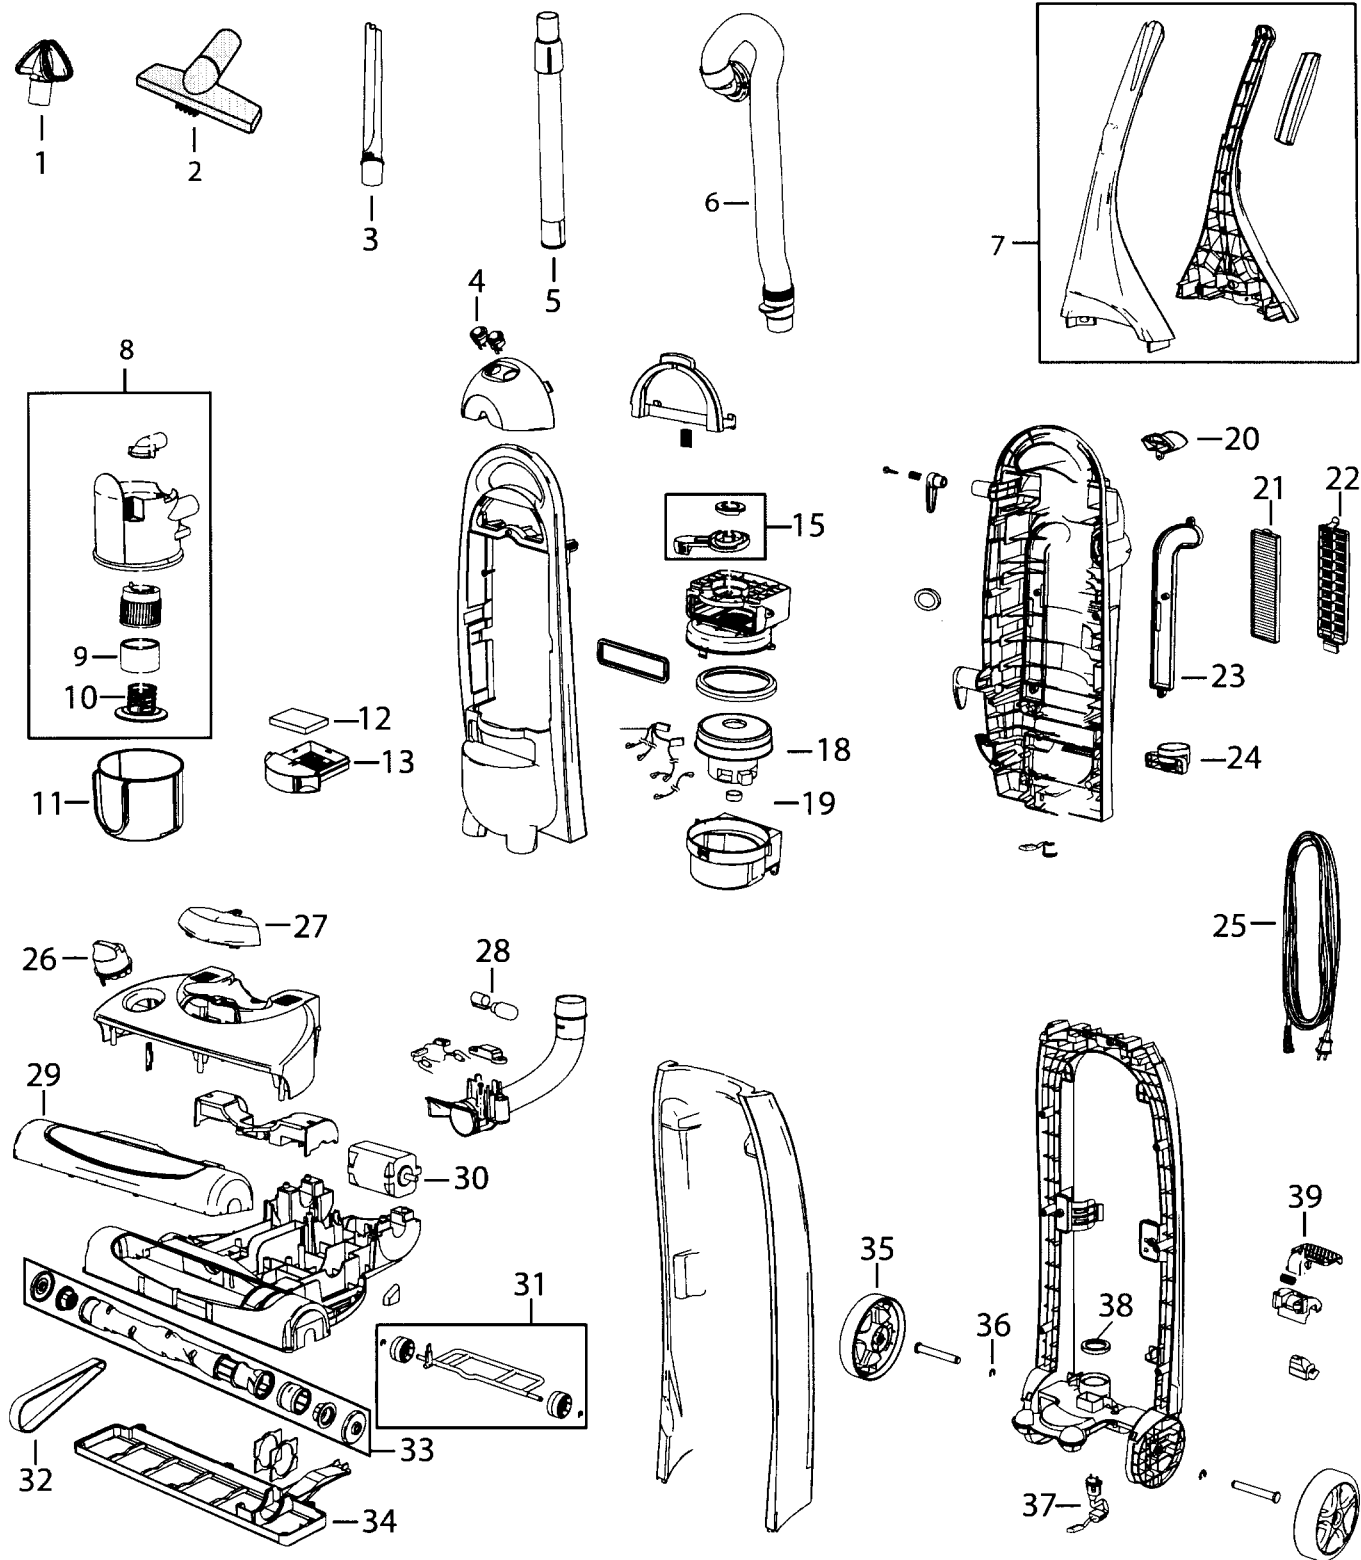

Lift-Off® Bagless

Index	Part No.	Description
1	BI-2031023	Upholstery/dusting brush tool
2	BI-2036624	Stair tool
3	BI-2031063	Crevice tool
4	BI-6031268	Switch
5	BI-2036625	Telescoping wand
6	BI-2036633	Hose assembly
7	BI-2036600	Handle assembly
8	BI-2036614	Upper tank
9	BI-2031085	Upper tank filter
10	BI-2036615	Grille cap, salsa red
11	BI-2031117	Dirt cup
12	BI-2031073	Pre motor filter
13	BI-2036606	Filter tray
15	BI-2036613	Lock n' seal lever
18	BI-2036630	Vacuum motor
19	BI-2036629	Motor cushion
20	BI-2036607	Hose hanger
21	BI-2036608	HEPA filter
22	BI-2036609	Post motor filter grille
23	BI-2036612	Cyclone duct
24	BI-2036610	Hose guide
25	BI-2036626	Cord
26	BI-2036632	Height adjustment knob
27	BI-2036623	Headlight lens
28	BI-2031007	Lamp
29	BI-2036622	Brush window
30	BI-2036634	Brush motor
31	BI-2036621	Front wheel assembly
32	BI-3200	Belt
33	BI-2036619	Brush
34	BI-2036620	Access plate
35	BI-2036627	Rear wheel
36	BI-2032548	E-ring
37	BI-2036628	Male plug
38	BI-2036605	Gasket - pod to base
39	BI-2036604	Detent lever