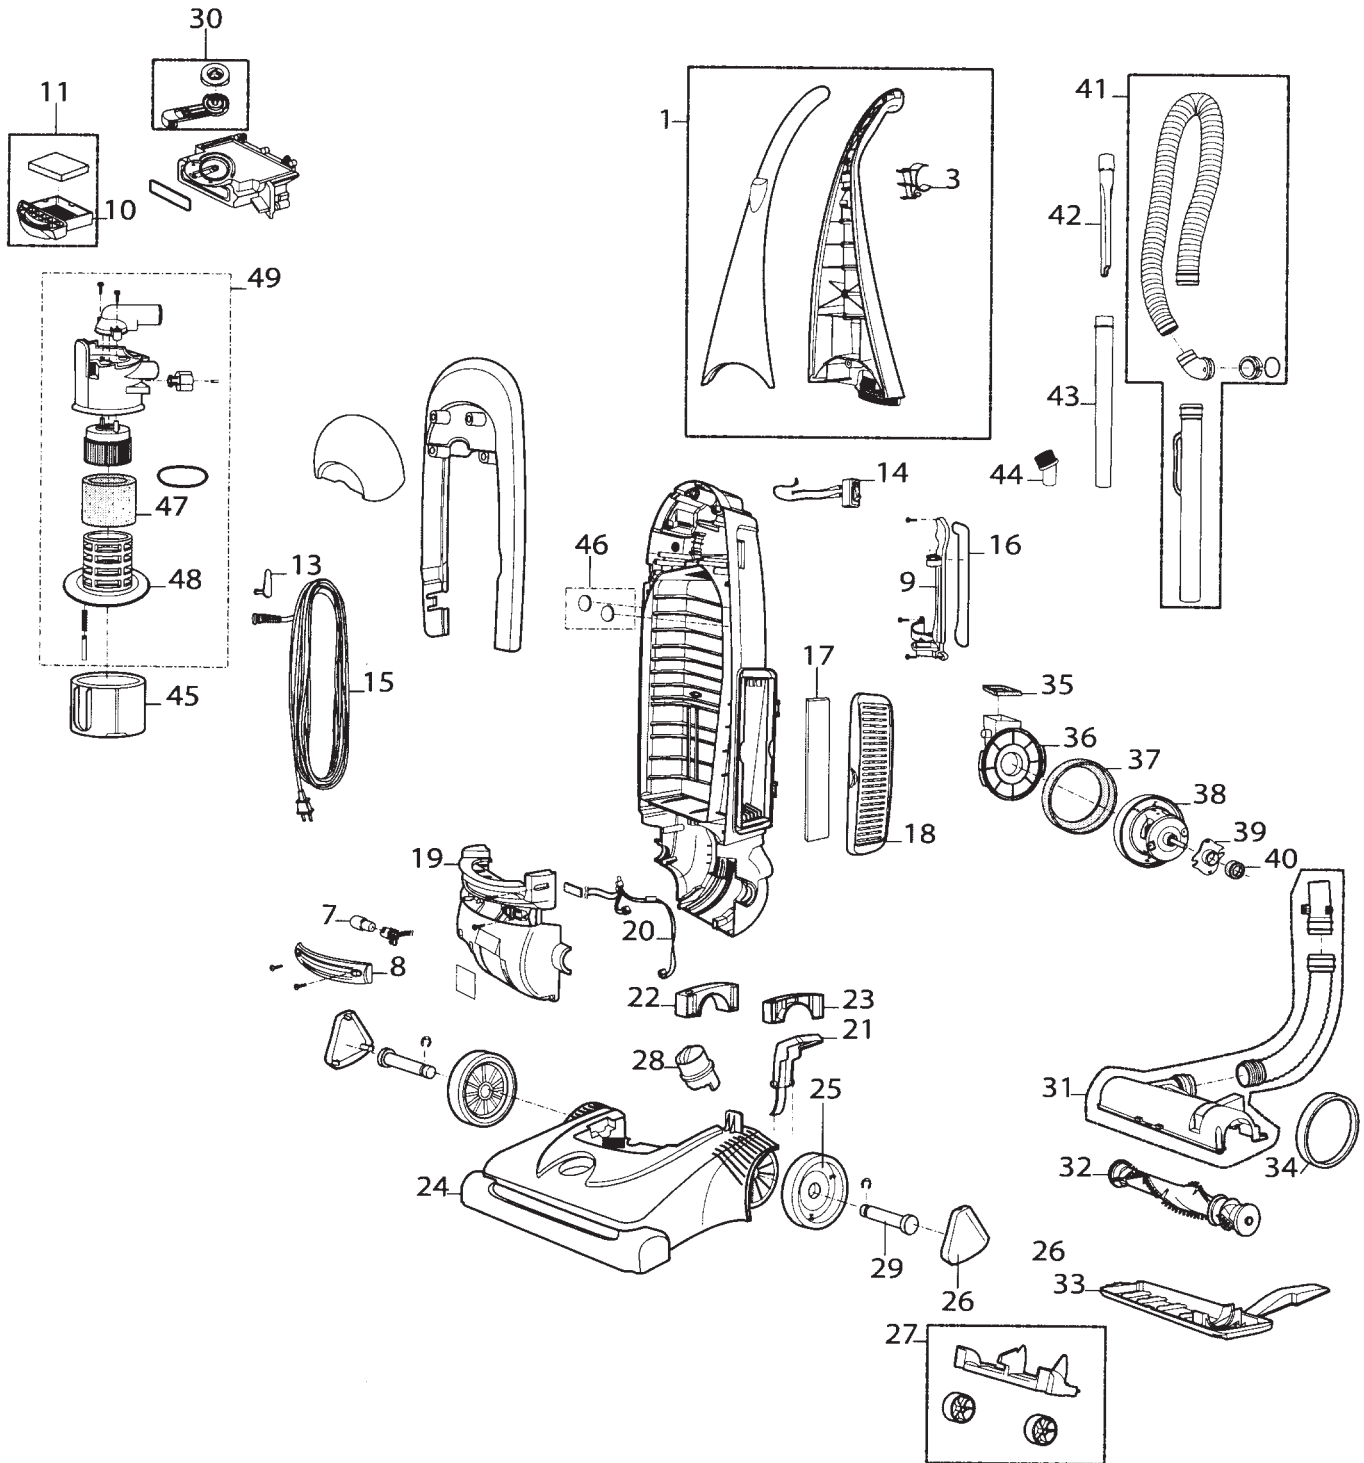

## CleanView Bagless PowerTrak

## CleanView Bagless PowerTrak

Index	Part No.	Description
1	BI-2032041	Upper handle assembly, plum
3	BI-2031028	Hanger, hose
7	BI-2031007	Lamp, incandescent
8	BI-2031008	Window, lamp
9	BI-2031076	Tool caddy
10	BI-2031118	Pre motor filter tray, gray
11	BI-2031073	Pre motor filter
13	BI-2031018	Cord release
14	BI-2031035	Switch, rocker
15	BI-2031067	Power cord, 35'
16	BI-2031077	Gasket
17	BI-32076	Post motor filter - HEPA media
18	BI-2031011	Post motor filter grill
20	BI-2031034	Wire harness - thermo
21	BI-2030052	Lever release
22	BI-2031040	Right neck brush
23	BI-2031039	Left neck brush
24	NLA	Foot cover - plum
25	BI-2032037	Wheel
26	BI-2032038	Wheel cap
27	BI-2032556	Roller assembly w/axle
28	BI-2031079	Knob, dusk blue
28	BI-2031122	Knob, gray
30	BI-2031119	Lock n' Seal lever - gray
31	BI-2032039	Case drum assembly
32	BI-2032013	Brush
33	BI-2032036	Access plate
34	BI-32074	Belt
35	BI-2031058	Motor seal
36	BI-2031057	Motor case
37	BI-2031060	Motor cushion, large
38	BI-2031052	Motor
39	BI-2031054	Motor support
40	BI-2031061	Motor cushion - small
41	BI-2032012	Hose assembly, clear
42	BI-2031063	Crevice tool
43	BI-2031084	Extension wand
44	BI-2031083	Dust brush tool
45	BI-2031117	Dirt cup - clear
46	BI-2031082	Gasket set
47	BI-2031085	Separation flange filter
48	BI-2032042	Separation flange frame - yellow
49	BI-2032034	Upper tank assembly, clear yellow