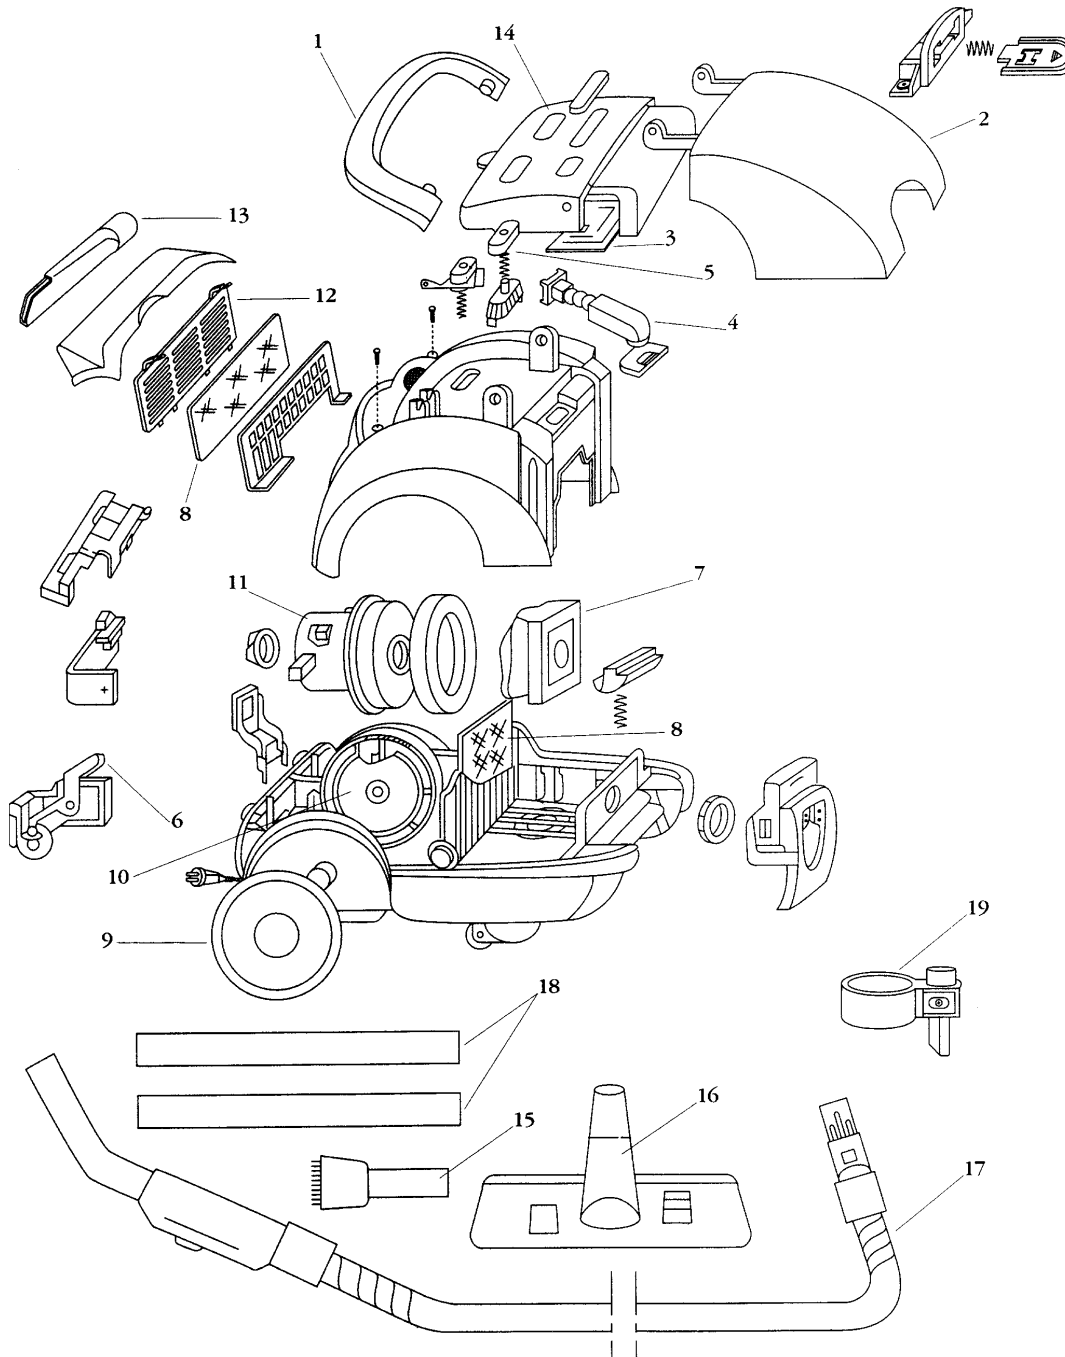

BUTLER

In-	Part No.	Description
1	BI-0102901	Front cover
2	BI-0106024	PC boards (2)
3	BI-0108876	Switch
4	BI-0102798	Cord reel release assembly
5	BI-2100258	Filter kit - front and rear
6	NLA	Rear wheel
7	N/A	Cord reel assembly
8	BI-0106022	Motor
9	BI-0106958	Plate grill
10	BI-2109149	Crevice tool

In-	Part No.	Description
11	BI-0102902	Panel cover
12	BI-2100451	Dusting brush
13	BI-2100450	Floor brush
14	N/A	Hose assembly
15	BI-2109622	Extension wand (2)
16	BI-0109623	Wand storage clip - 3580
16	BI-2109634	Wand storage clip - 3580M
17	N/A	Cover latch
18	BI-32023	Bags
	BI-2100061	Upholstery tool