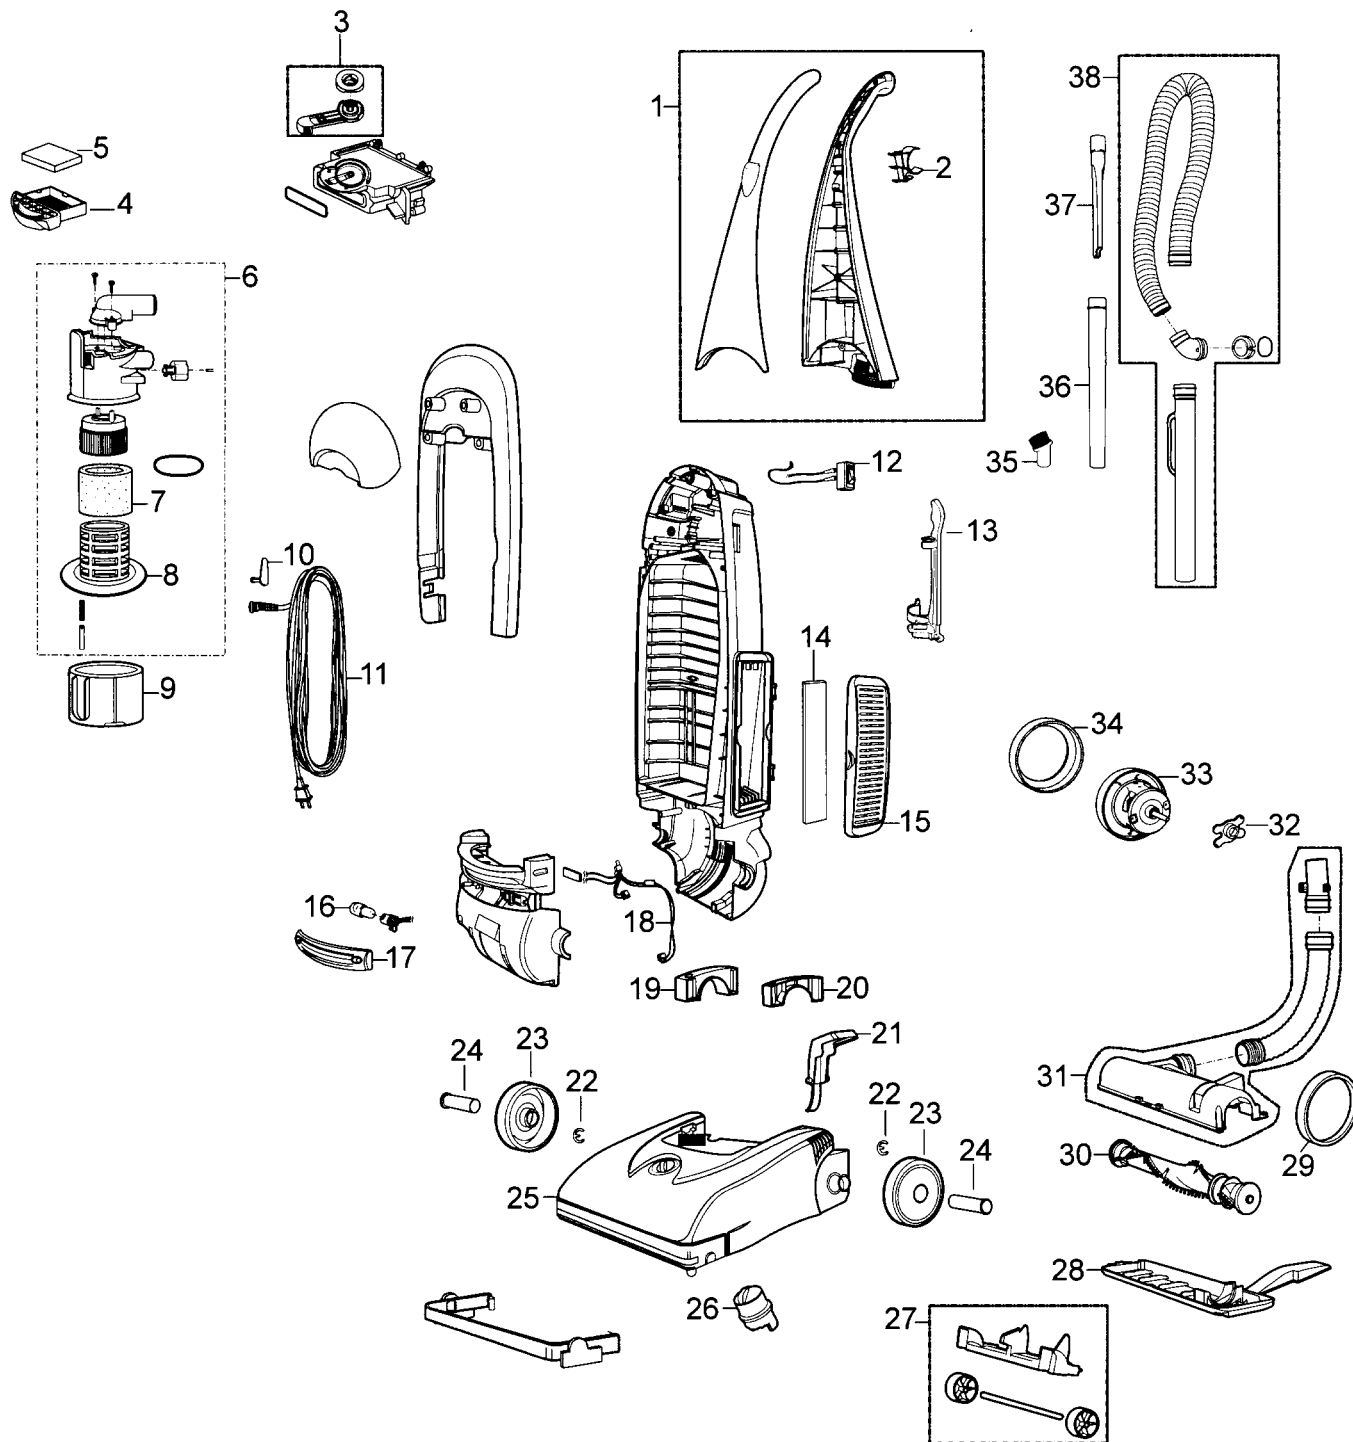

BISSELL

Bagless Vacuum

Model: 3575, 8975

CleanView™

Index	Part No.	Description
1	BI-2035803	Upper handle assembly - forest green
1	NLA	Upper handle assembly - indigo
1	BI-2031078	Upper handle assembly - black
1	BI-2032060	Upper handle assembly - metallic red
2	BI-2031028	Hanger - hose
3	BI-2031119	Lock n' Seal lever - medium gray
4	BI-2032058	Pre motor filter tray - medium gray
5	BI-2031073	Pre motor filter
6	BI-2032549	Upper tank assembly - clear
7	BI-2031085	Separation flange filter
8	BI-2031115	Separation flange frame
9	BI-2031117	Dirt cup
10	BI-2031018	Cord release
11	BI-2032061	Power cord - 30'
12	BI-2031035	Switch rocker
13	BI-2031076	Tool caddy
14	NLA	Post motor filter
15	BI-2031011	Post motor filter grill
16	BI-2031007	Lamp, incandescent
17	BI-2031008	Headlight lens
18	BI-2031108	Wire harness - thermo
19	BI-2031040	Right neck brush

Index	Part No.	Description
20	BI-2031039	Left neck brush
21	BI-2031044	Lever release
25	BI-2031167	Top cover - indigo
25	BI-2031081	Top cover - black
25	BI-2032063	Top cover - metallic red
26	BI-2031122	height adjustment knob
27	BI-2031080	Roller assembly with axle
23	BI-2032546	Rear wheel
24	BI-2032547	Axle
22	BI-2032548	E-ring
28	BI-2031017	Access plate
30	BI-2032032	Brush
29	BI-2031093	Belt
31	BI-2031046	Case drum assembly
32	BI-2031054	Motor support
33	BI-2031100	Motor
34	BI-2031107	Motor cushion - large
35	BI-2031083	Dust brush tool
36	BI-2031084	Extension wand
37	BI-2031063	Crevice tool
38	BI-2031164	Hose assembly