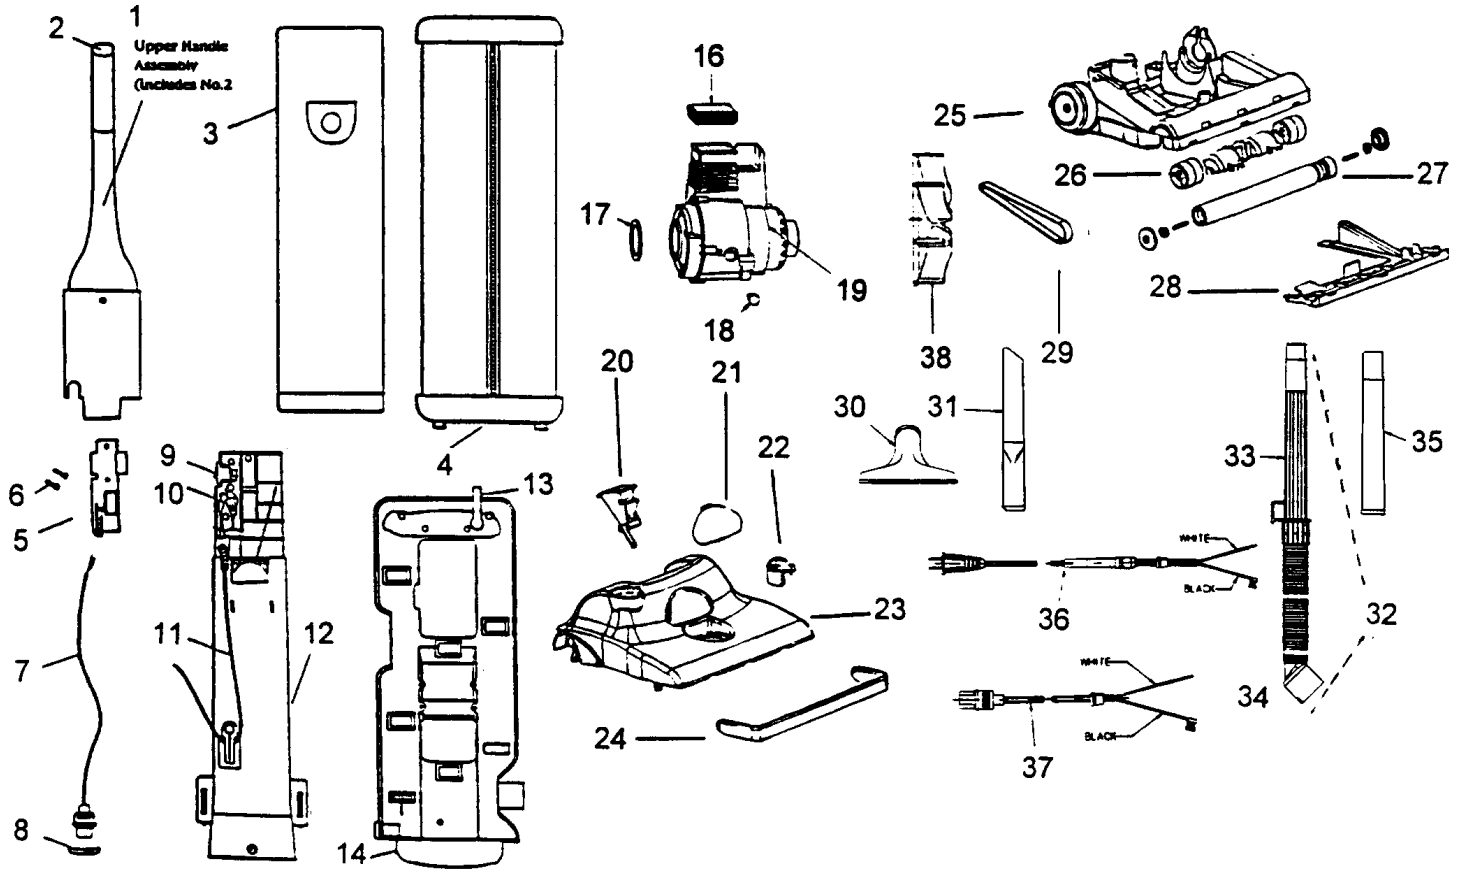

MICRO LOCK UPRIGHT

- 1.....BI-7144420..... Upper Handle Assy
- 2.....BI-7135105..... Handle Plug
- 3.....BI-7100201..... Filter Bag, paper
- 4.....BI-3100238..... Outer Bag Assy
- 5.....BI-7132966..... Switch Cover
- 6.....BI-8807002..... Screws
- 7.....BI-3102818..... Wiring Harness
- 8.....BI-7108432..... Spring, plug retainer
- 9.....BI-7108621..... Switch
- 10....BI-0102652..... Wire Nut
- 11....BI-7102834..... Power Cord, w/ strain relief
- 12....BI-3149420..... Dirt Tube, w/ gasket
- 13....BI-7137000..... Cord Wrap Latch
- 14....BI-7141603..... Tool Caddy, w/ latch
- 16....BI-3137749..... Seal, motor outlet
- 17....BI-5559263..... Seal, motor inlet
- 18....BI-5559069..... Light Bulb
- 19....BI-0106011..... Motor, w/ bulb
- 20....BI-2133765..... Foot Pedal
- 21....BI-0133716..... Lens

- 22....BI-0133724..... Height Adjustment Knob
- 23....BI-3143706..... Foot Cover, w/ lens
- 24....BI-2133741..... Bumper
- 25....BI-5555365..... Foot Base
- 26....BI-0143740..... front Wheel Assy
- 27....BI-2141164..... Floor Brush, complete
- 28....BI-2133701..... Access Plate
- 29....BI-32034..... Belt, 2pk
- 30....BI-7109104..... Upholstery Tool
- N/A..... Slide On Brush
- 31....BI-7109103..... Crevice Tool
- 32....BI-0114678..... Stretch Hose Assy
- 33....BI-0114678..... Wand, w/ hose adaptor
- 34....BI-0104679..... Hose Connector
- 35....BI-3109102..... Extension Wand, 14"
- 36....BI-7102834..... Power Cord, w/ strain relief
- 37....BI-3102818..... Wiring Harness
- 38....NLA..... Replacement Fan