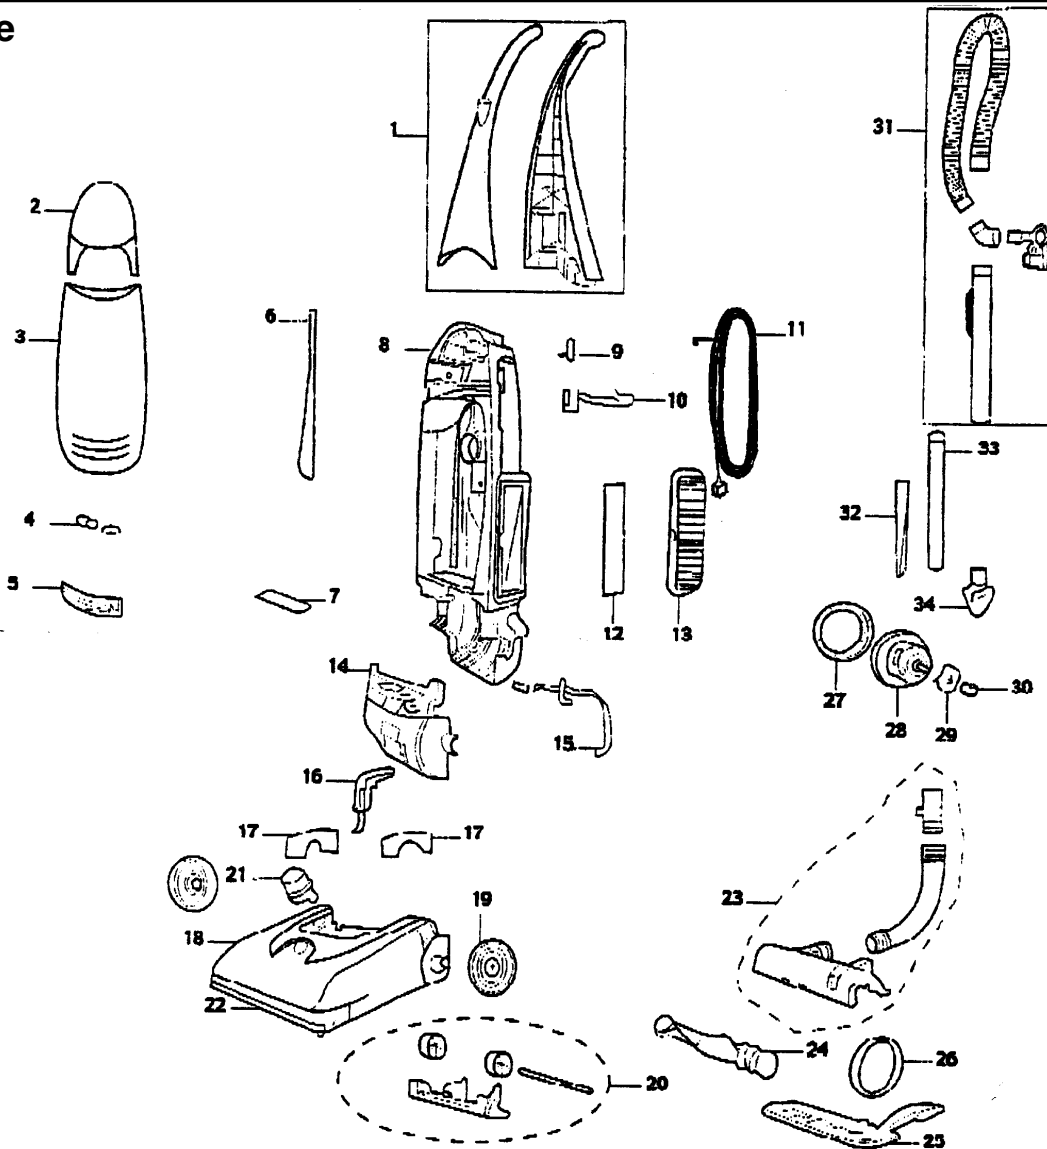

Models: 3522

PowerForce

Index	Part No.	Description
1	BI-2031098	Handle assembly, black
2	BI-2031109	Top panel, black
3	BI-2031087	Dust cover assembly, black
4	BI-2031007	Lamp, incandescent
5	BI-2031008	Window, clamp
6	BI-2031106	Wire cap
7	BI-2031089	Pre-motor filter
8	BI-2031103	Body base
9	BI-2031018	Cord release
10	BI-2031035	Switch rocker
11	BI-2031105	Power cord
12	BI-2031009	Post motor filter
13	BI-2031088	Filter grille, post
14	BI-2031033	Cover, motor lamp
15	BI-2031108	Harness thermo
16	BI-2031044	Lever release
17	BI-2031112	Right neck brush
17	BI-2031112	Left neck brush
18	BI-2031113	Foot cover - black

Index	Part No.	Description
19	BI-2031111	Rear wheel
20	BI-2031094	Roller assembly
21	BI-2031095	Knob
23	BI-2031110	Case drum assembly
24	BI-2031096	Brush
25	BI-2031091	Brush cover
26	BI-2031093	Belt
27	BI-2031107	Motor cushion - large
28	BI-2031100	Vacuum motor
29	BI-2031101	Motor support
30	BI-2031102	Motor cushion - small
31	BI-2031097	Hose assembly
32	BI-2031063	Crevice tool
33	BI-2031022	Extension wand
34	BI-2031099	Combo tool - upholstery/dusting
	BI-2031003	Screw for handle assembly
	BI-32120	Style 7 back (3 pack)
	BI-32074	Style 7 belt (2 pack)