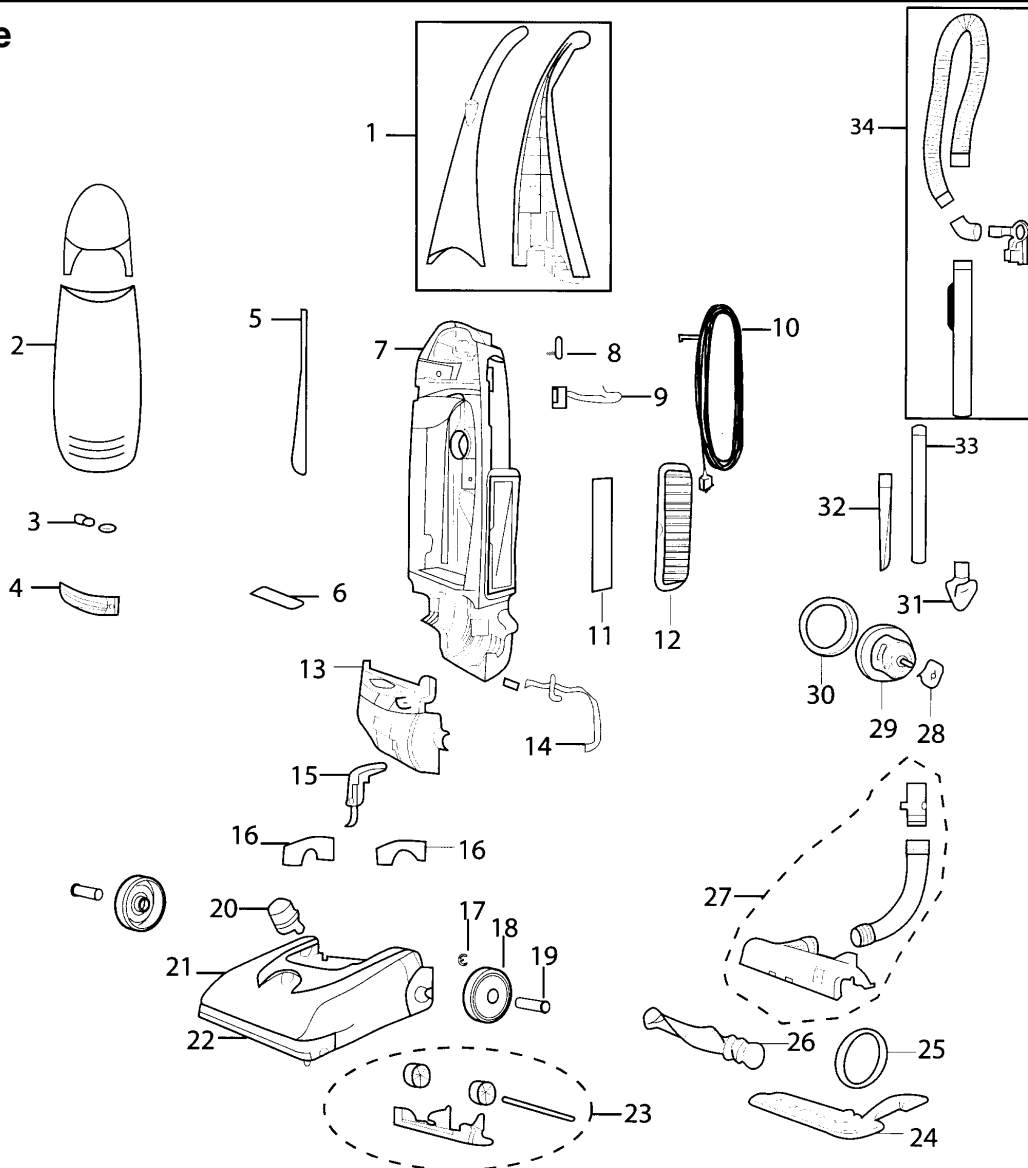

Models: 3522-1

## PowerForce

Index	Part No.	Description
1	BI-2031098	Handle assembly, black
2	BI-2031174	Bag door assembly with full bag indicator - black
3	BI-2031007	Lamp, incandescent
4	BI-2031008	Window, lamp
5	BI-2031106	Wire cap
6	BI-2031089	Pre-motor filter
7	BI-2031103	Body base
8	BI-2031018	Cord release
9	BI-2031035	Switch rocker
10	BI-2031105	Power cord 25'
11	BI-2031009	Post motor filter
12	BI-2031088	Filter grille - post
13	BI-2031033	Cover - motor lamp
14	BI-2031108	Harness thermo
15	BI-2031044	Lever release
16	BI-2031112	Right neck brush
16	BI-2031112	Left neck brush
17	BI-2032548	E-ring
18	BI-2032070	Rear wheel

Index	Part No.	Description
19	BI-2032547	Axle
20	BI-2031095	Knob
21	BI-2031113	Foot cover - black
23	BI-2031094	Roller assembly
24	BI-2031091	Access plate
25	BI-2031093	Belt
26	BI-2032032	Brush
27	BI-2031110	Case drum assembly
28	BI-2031101	Motor support
29	BI-2031100	vacuum motor
30	BI-2031107	Motor cushion - large
31	BI-2031099	Combo tool, upholstery/dusting
32	BI-2031063	Crevice tool
33	BI-2031022	Extension wand
34	BI-2031175	Hose assembly
	BI-2031003	Screw for handle assembly
	BI-2032553	Belt guide
	BI-32120	Style 7 bag (3 pack)
	BI-32074	Style 7 belt (2 pack)