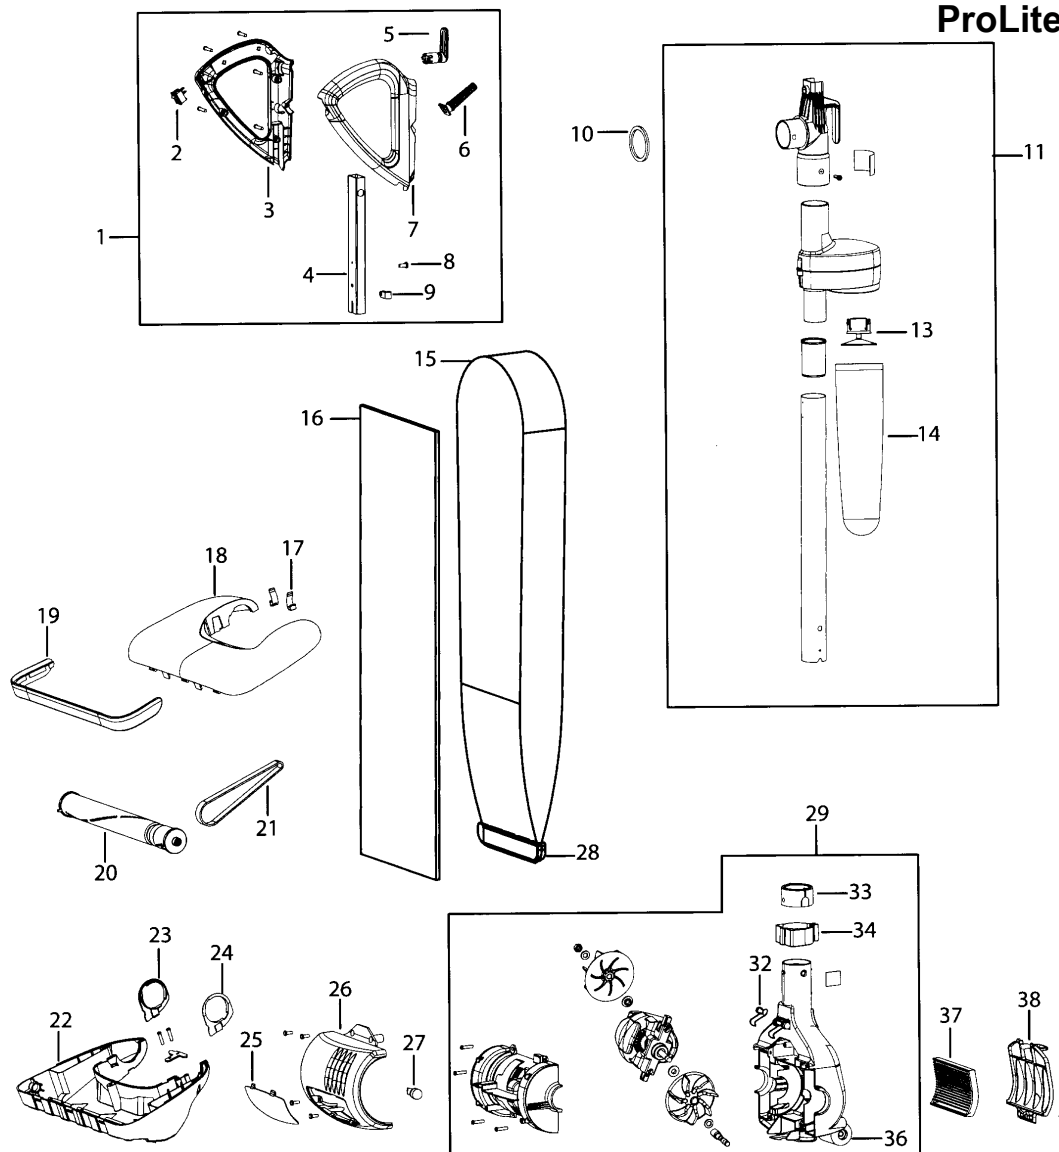

Model: 34000

## ProLite Revolution

In-	Part No.	Description
1	BI-5550023	Closed grip assembly
2	BI-2108828	Switch
3	BI-2103982	Right grip
4	BI-2109420	Handle tube
5	BI-2133931	Cord wrap
6	BI-2104524	Cord and harness assembly, gray
7	BI-2103983	Left grip
8	BI-2807024	Screw - sheet metal #10
9	BI-2101506	Cable clamp
10	BI-2103834	Tube connector seal
11	BI-2109020	Cyclone assembly with fill tube
13	BI-2032051	Cyclone insert
14	BI-2132031	Dirt cup
15	BI-2140250	Cloth outer bag assembly
16	BI-2100190	Filter bag prolite revolution
17	BI-2101602	Detent clip
18	BI-2143983	Foot cover - jazz blue
19	BI-2133972	Furniture protection guard
20	BI-2101131	Brush assembly
21	BI-2100631	Belt, 2 pack

In-	Part No.	Description
22	BI-2144034	Foot base assembly
23	BI-2135040	Bushing - right side
24	BI-2135030	Bushing - left side
25	BI-2133929	Lens
26	BI-2133976	Lens cover - jazz blue
27	BI-5559069	Headlight bulb
28	BI-2133967	Bag clip
29	BI-2146060	Motor assembly
32	BI-2108455	Bag retainer spring
33	BI-2136035	Collar
34	BI-2133962	Yoke
36	BI-2103920	Rear wheel (2)
37	BI-32054	Exhaust filter - 2 pack filtrete
38	BI-2143940	Filter cover assembly
	BI-2103917	Wiper blade
	BI-2103150	Hair cutter
	BI-2107321	Receptacle
	NLA	Front wheel and axle kit (2 pack)