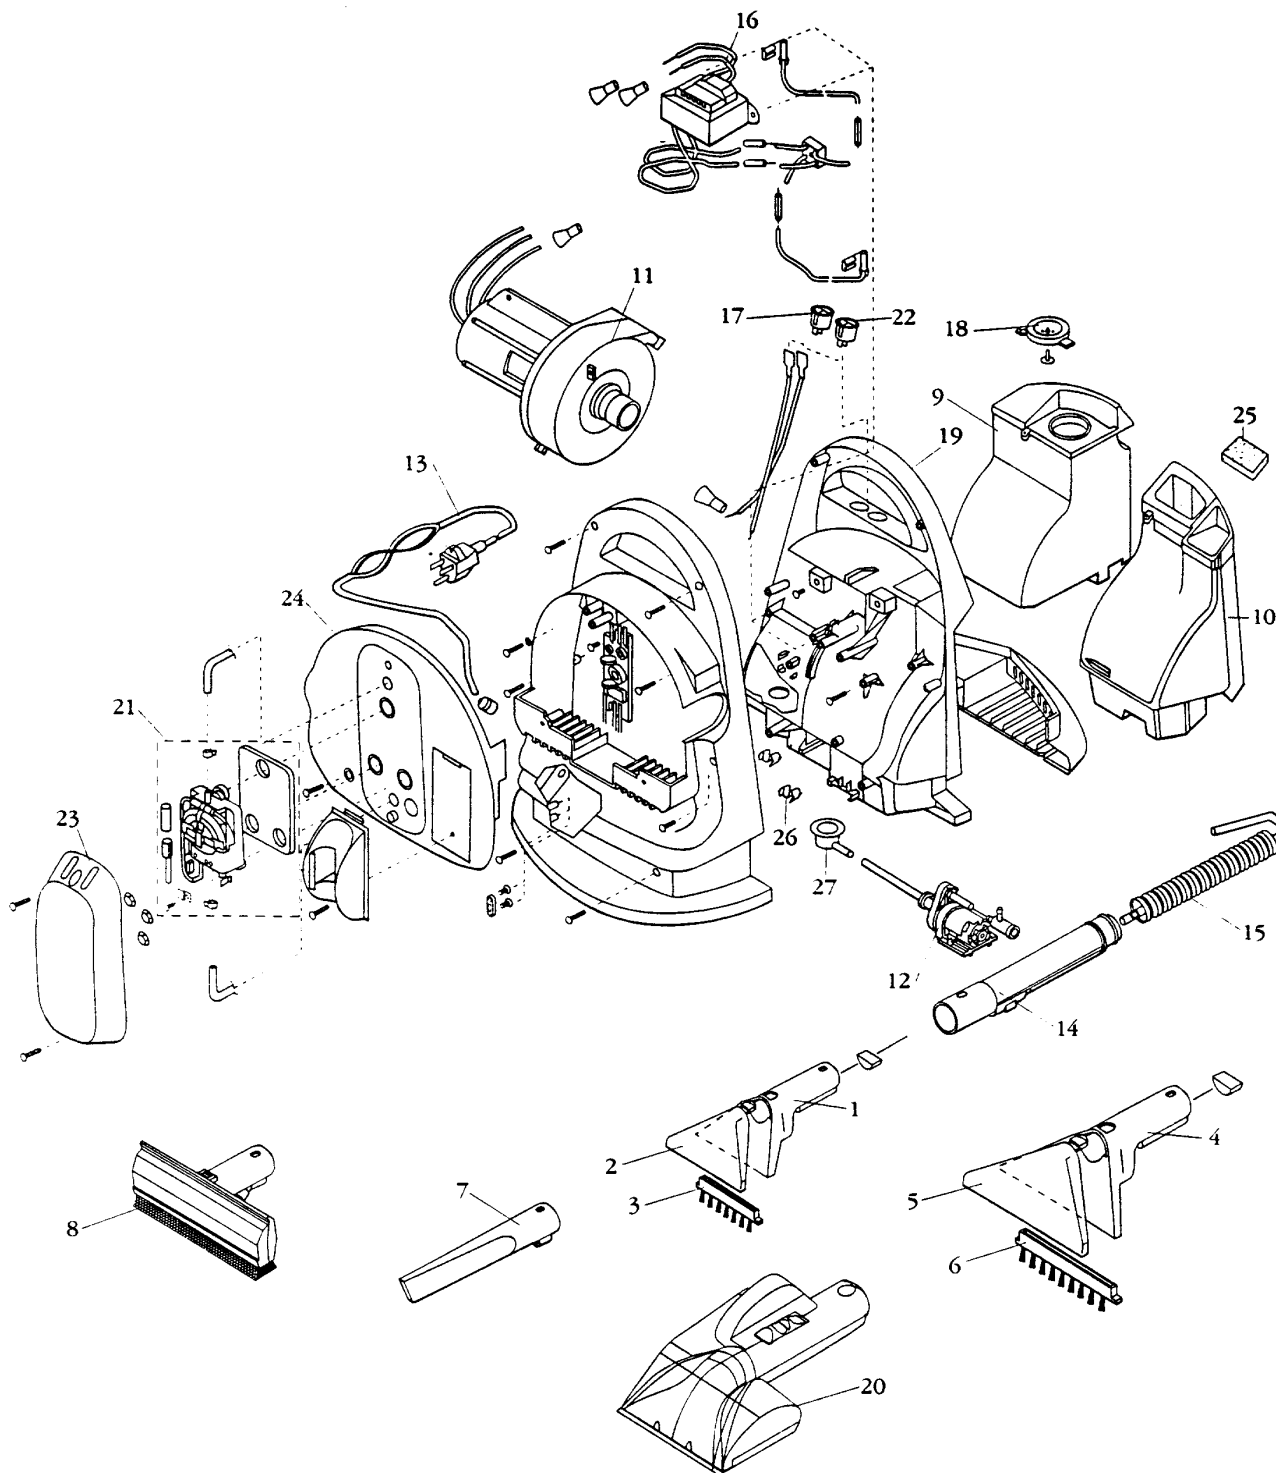

BISSELL / SINGER

MODEL: 1725, 1725-1

Portable Deep Cleaner

LITTLE GREEN PROHEAT

- | | | | | | |
|-------------------|-------------------------------------|-------------------|---------------------------------|-------------------|--|
| 1 ... BI-6030983 | Cleaning Nozzle, 4", w/ brush | 11 ... BI-6037151 | Pump, air | 22 ... BI-6030435 | Switch, power, black |
| 2 ... BI-6030961 | Window, 4" | 12 ... BI-6037165 | Water Pump Assy | 23 ... BI-6030434 | Heater Housing, mean green |
| 3 ... BI-6030984 | Removable Brush, 4" | 13 ... BI-6032890 | Power Cord, 20 ft | 23 ... BI-6030437 | Heater Housing, stone grey |
| 4 ... BI-6030985 | Cleaning Nozzle, 6", w/ brush | 14 ... BI-6034985 | Hand Grip Assy | 24 ... BI-6030438 | Housing Back, mean green |
| 5 ... BI-6030912 | Window, 6" | 15 ... BI-6034683 | Hose Flex & PVC Tube Assy | 24 ... BI-6030439 | Housing Back, stone grey |
| 6 ... BI-6030986 | Removable Brush, 6" | 16 ... BI-6039169 | Transformer Assy | 24 ... BI-6030432 | Housing Back, mean green, w/ turbo brush |
| 7 ... BI-6030987 | Crevice Tool | 17 ... BI-6038863 | Switch, 2 position | 25 ... BI-0103505 | Filter, foam |
| 8 ... BI-6030988 | Window Washing Tool | 18 ... BI-6032908 | Solution Tank Cover Assy | 26 ... BI-6039001 | Clip Repair Kit |
| 9 ... BI-6031209 | Solution Tank, 1725 | 19 ... BI-0102072 | Front Housing | 27 ... BI-0107159 | Tube Assy, tank to pump |
| 9 ... BI-2031210 | Solution Tank, 1725-1 | 20 ... BI-0101183 | Turbo Brush | | |
| 10 ... BI-6031201 | Recovery Tank, natural | 21 ... BI-6030433 | Heater, w/ thermostat | | |